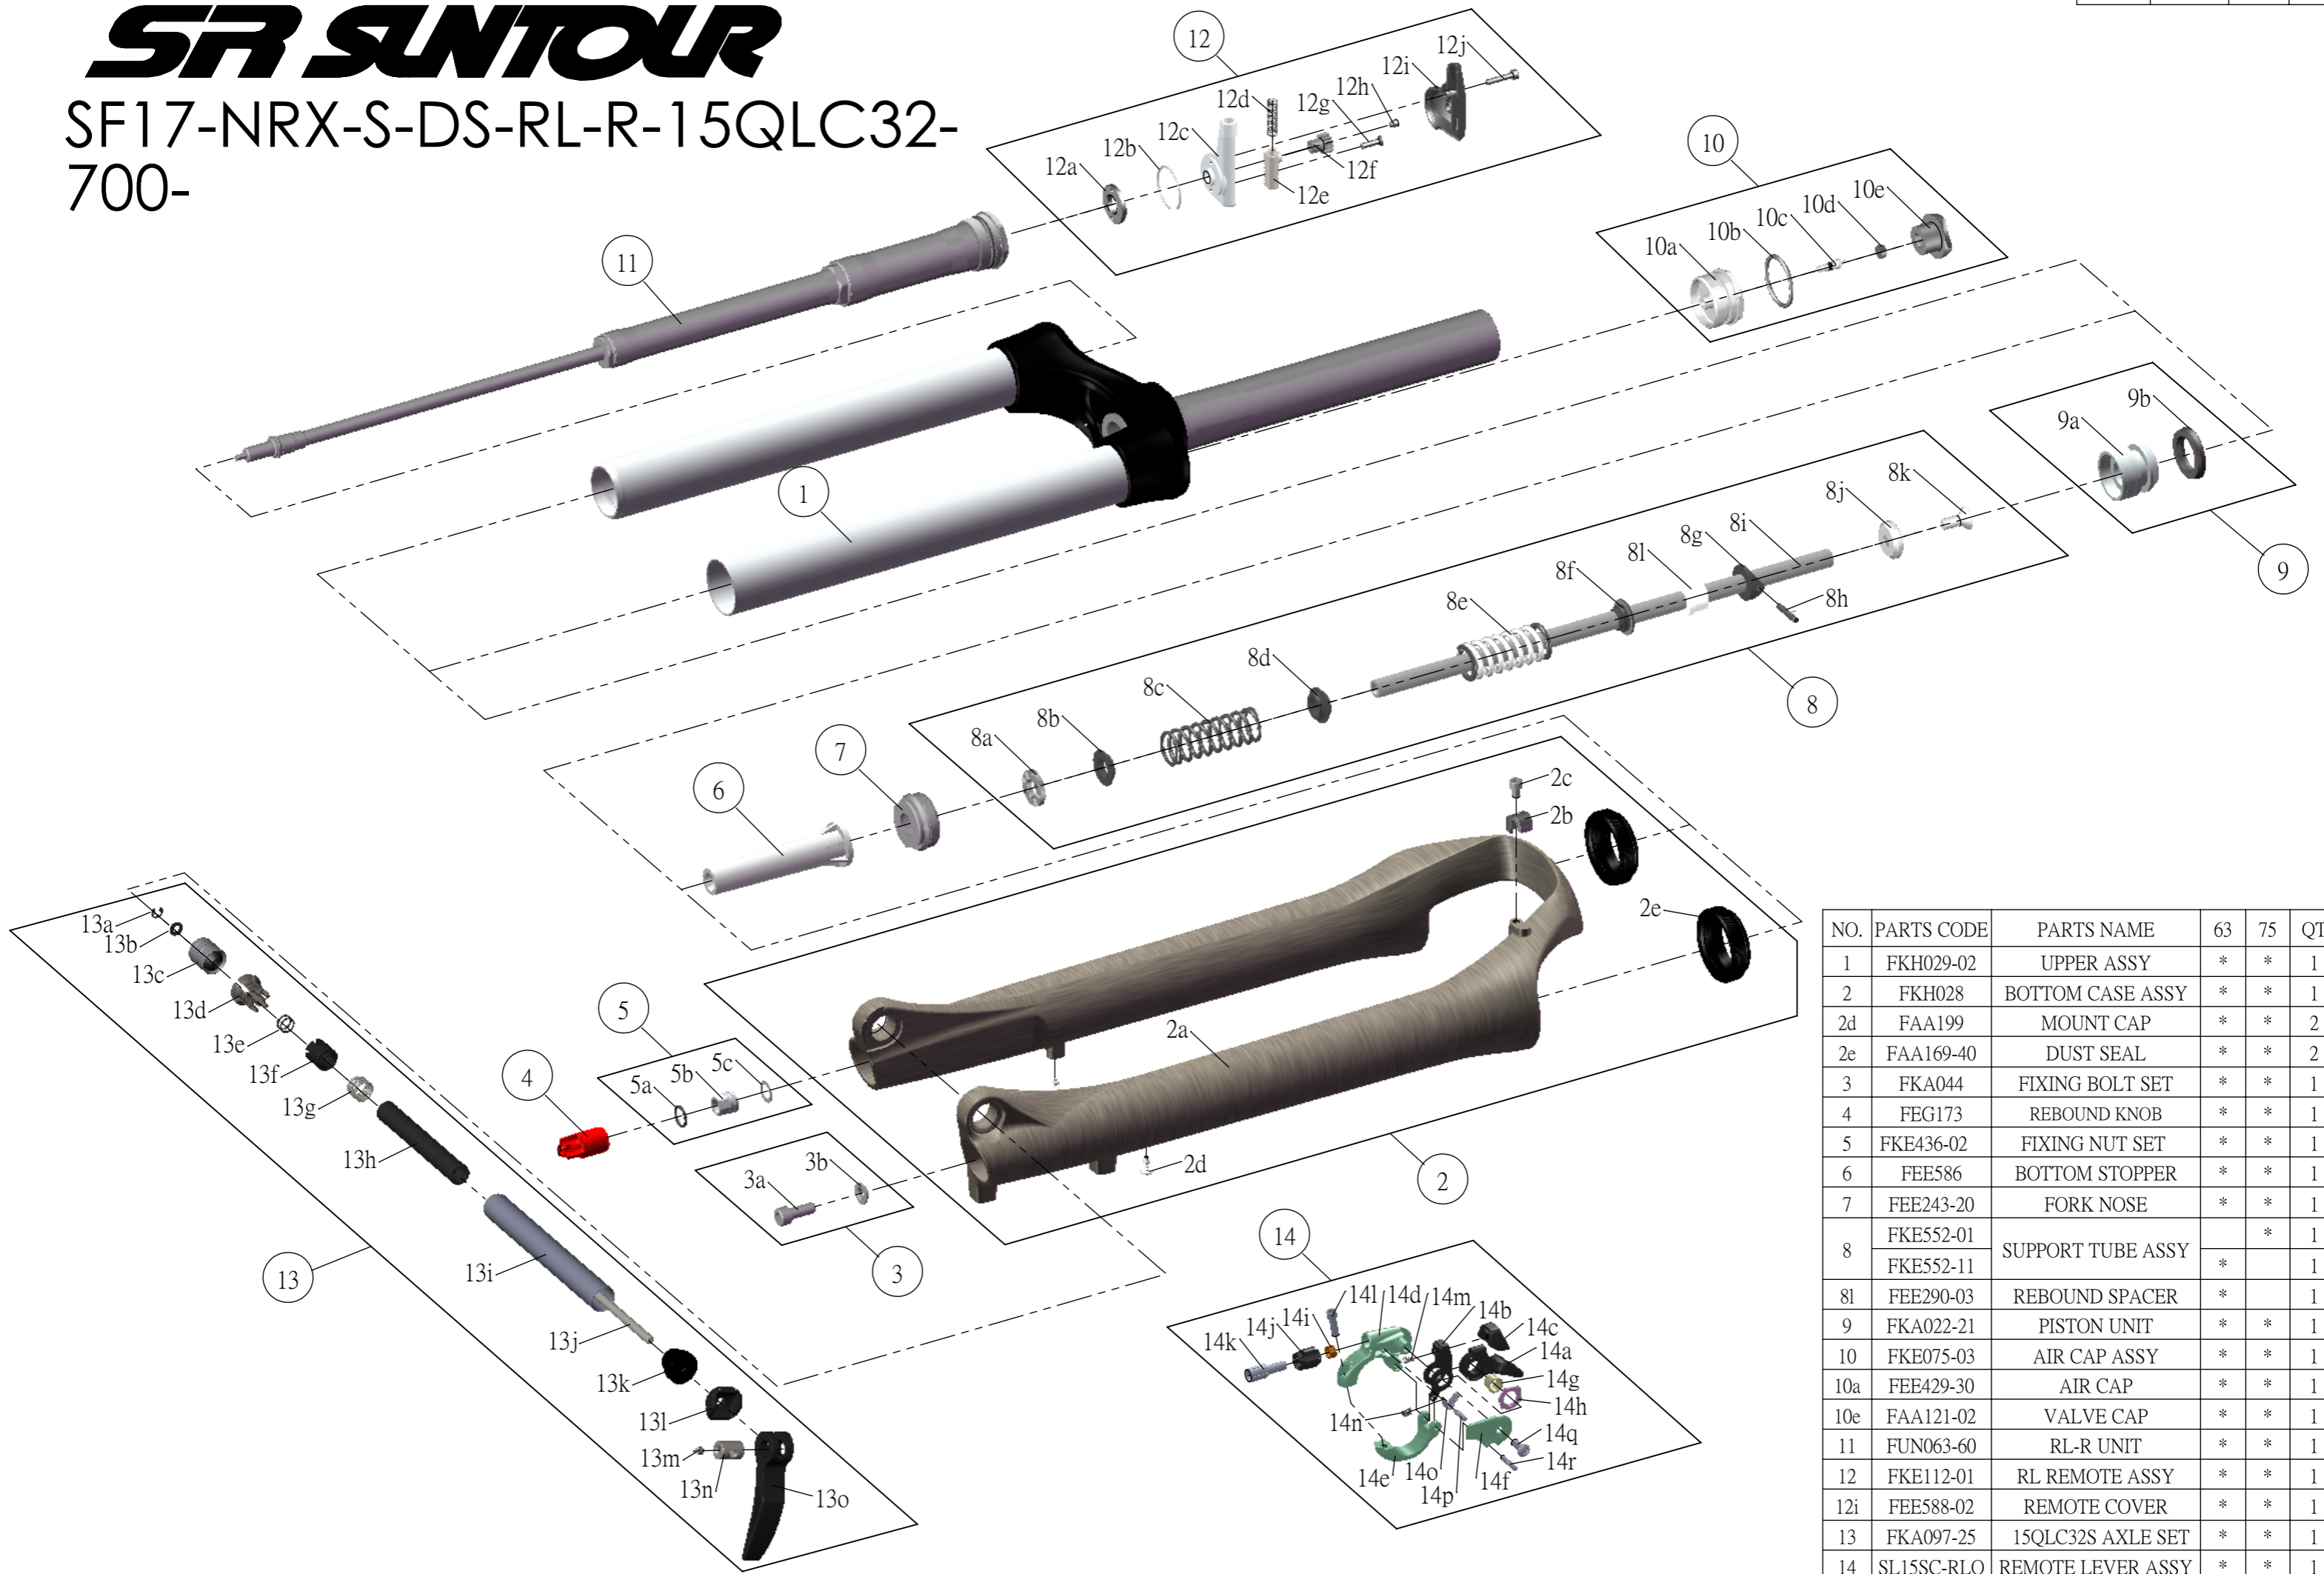

SF SUNTOUR

SF17-NRX-S-DS-RL-R-15QLC32-700-

NO.	PARTS CODE	PARTS NAME	63	75	QT
1	FKH029-02	UPPER ASSY	*	*	1
2	FKH028	BOTTOM CASE ASSY	*	*	1
2d	FAA199	MOUNT CAP	*	*	2
2e	FAA169-40	DUST SEAL	*	*	2
3	FKA044	FIXING BOLT SET	*	*	1
4	FEG173	REBOUND KNOB	*	*	1
5	FKE436-02	FIXING NUT SET	*	*	1
6	FEE586	BOTTOM STOPPER	*	*	1
7	FEE243-20	FORK NOSE	*	*	1
8	FKE552-01	SUPPORT TUBE ASSY		*	1
	FKE552-11		*		1
8l	FEE290-03	REBOUND SPACER	*		1
9	FKA022-21	PISTON UNIT	*	*	1
10	FKE075-03	AIR CAP ASSY	*	*	1
10a	FEE429-30	AIR CAP	*	*	1
10e	FAA121-02	VALVE CAP	*	*	1
11	FUN063-60	RL-R UNIT	*	*	1
12	FKE112-01	RL REMOTE ASSY	*	*	1
12i	FEE588-02	REMOTE COVER	*	*	1
13	FKA097-25	15QLC32S AXLE SET	*	*	1
14	SL15SC-RLO	REMOTE LEVER ASSY	*	*	1