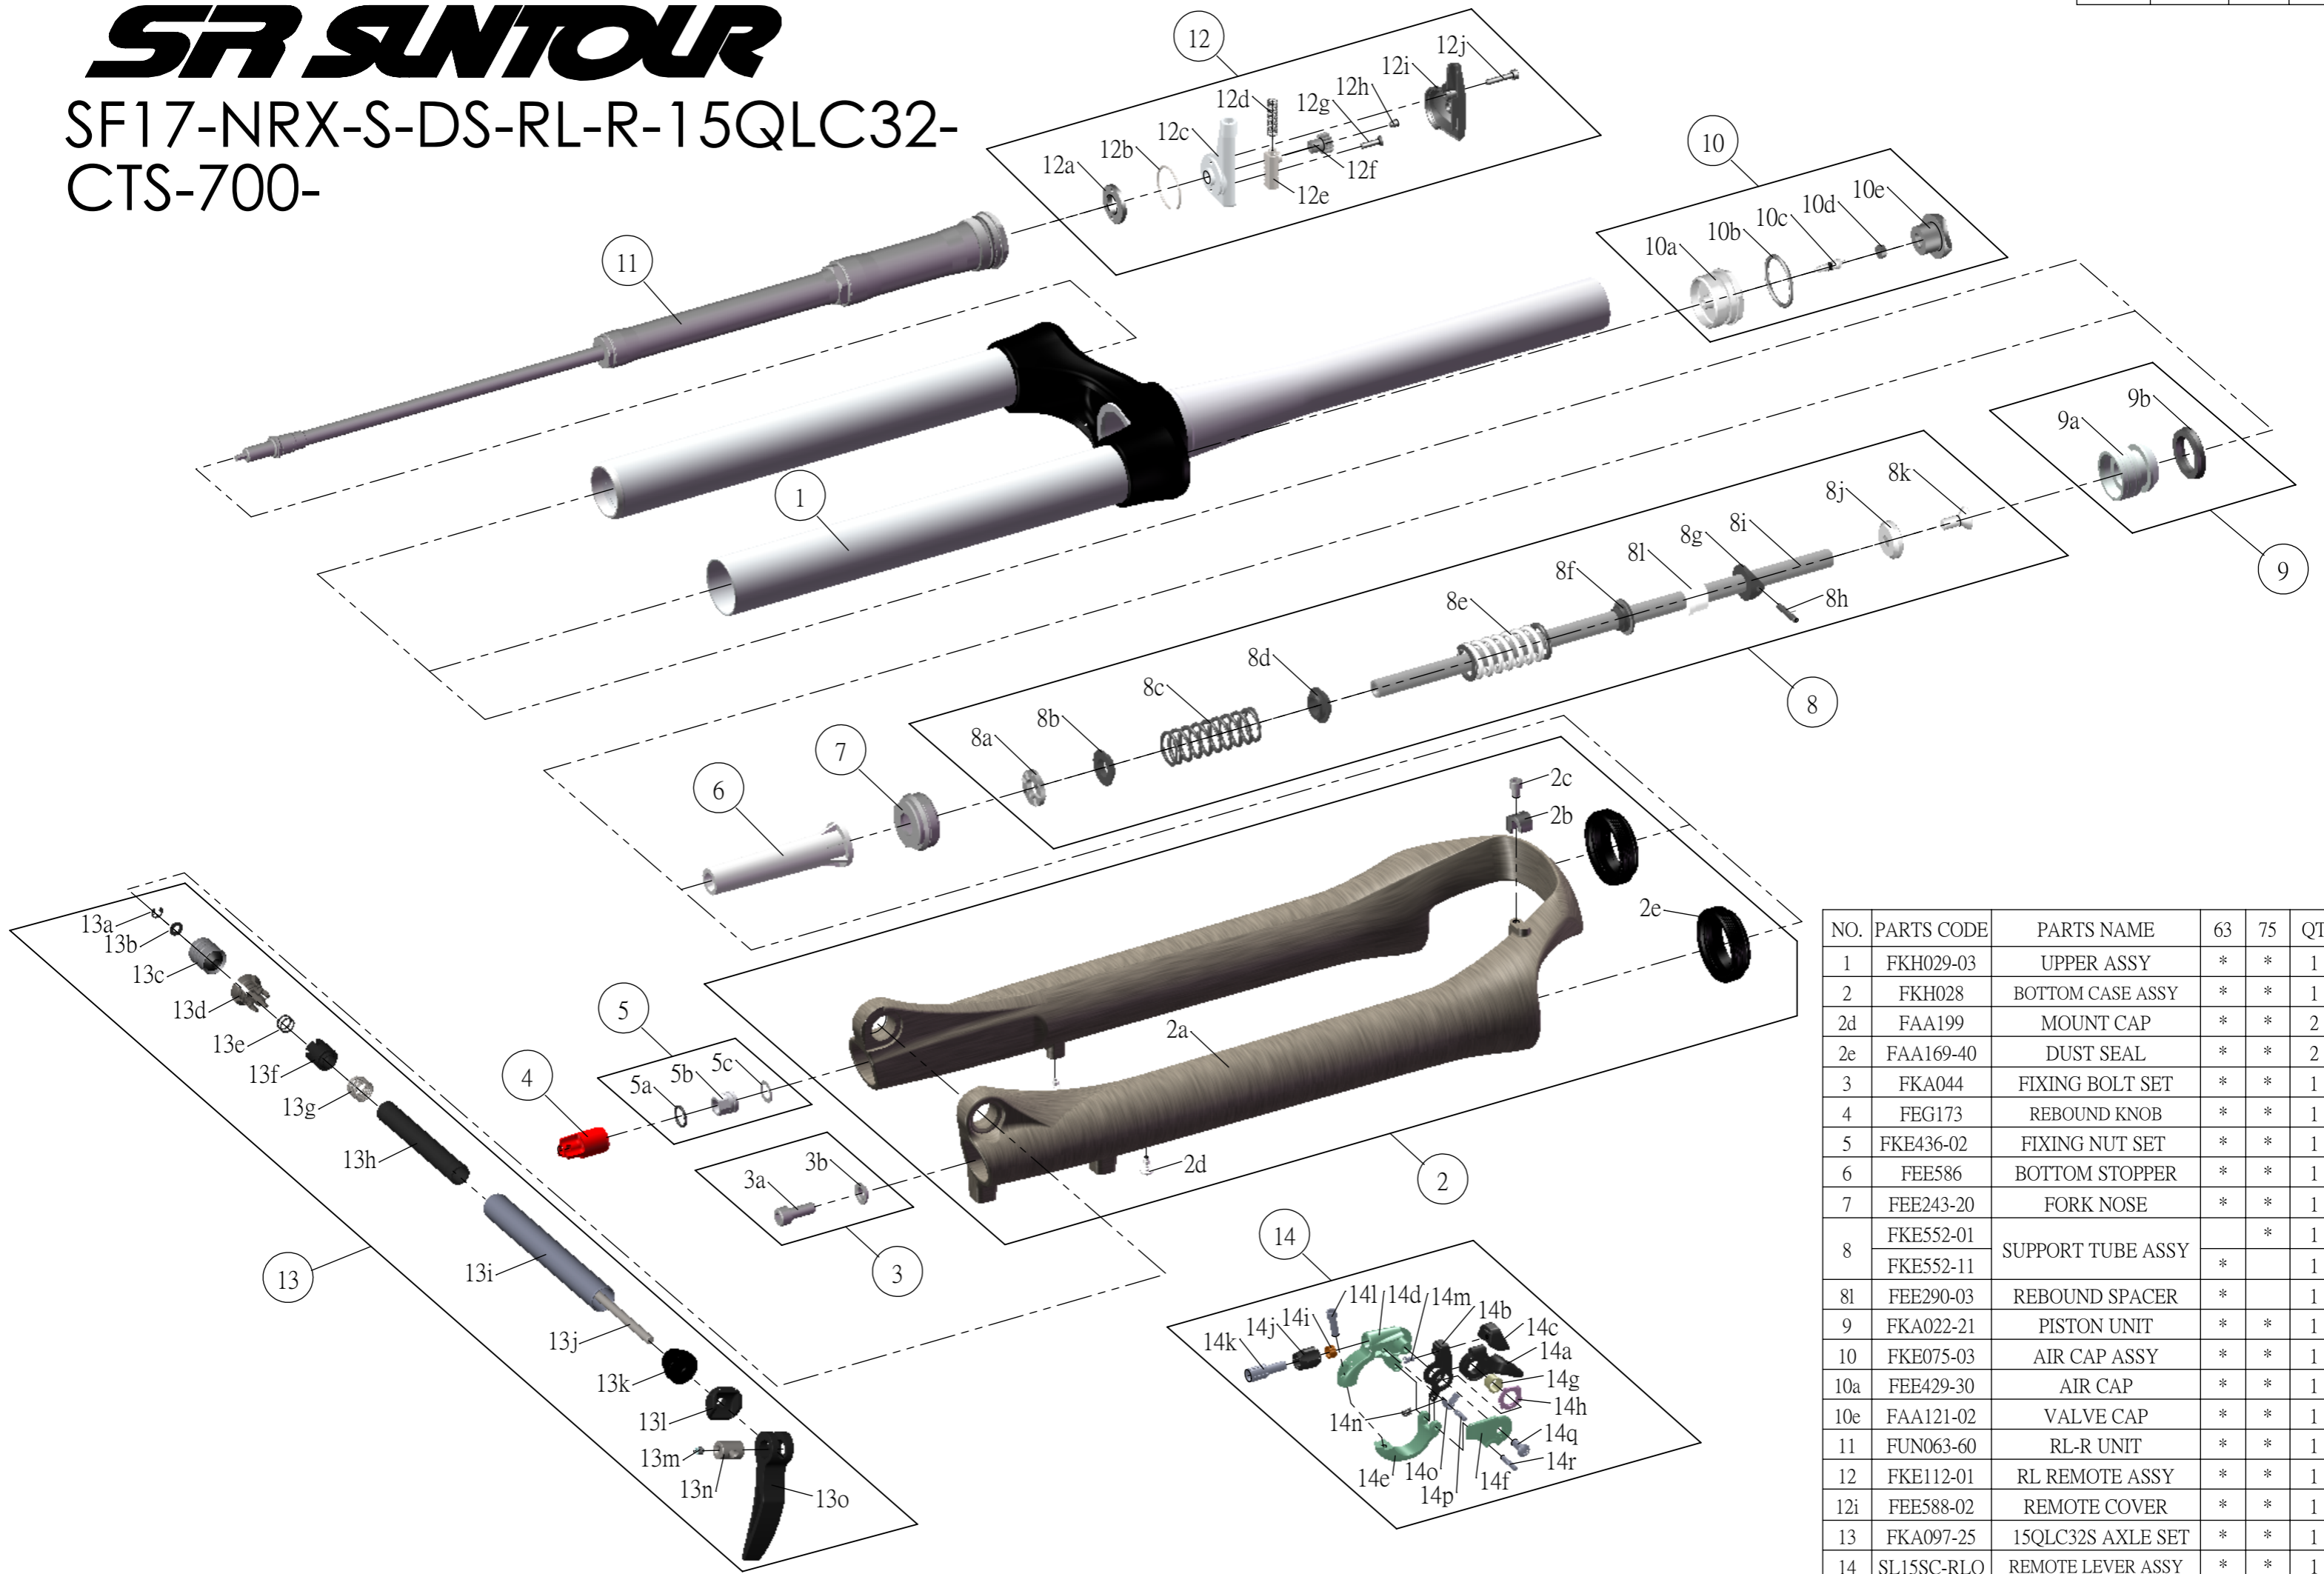

SF SUNTOUR

SF17-NRX-S-DS-RL-R-15QLC32-CTS-700-

NO.	PARTS CODE	PARTS NAME	63	75	QT
1	FKH029-03	UPPER ASSY	*	*	1
2	FKH028	BOTTOM CASE ASSY	*	*	1
2d	FAA199	MOUNT CAP	*	*	2
2e	FAA169-40	DUST SEAL	*	*	2
3	FKA044	FIXING BOLT SET	*	*	1
4	FEG173	REBOUND KNOB	*	*	1
5	FKE436-02	FIXING NUT SET	*	*	1
6	FEE586	BOTTOM STOPPER	*	*	1
7	FEE243-20	FORK NOSE	*	*	1
8	FKE552-01	SUPPORT TUBE ASSY		*	1
	FKE552-11		*		1
8l	FEE290-03	REBOUND SPACER	*		1
9	FKA022-21	PISTON UNIT	*	*	1
10	FKE075-03	AIR CAP ASSY	*	*	1
10a	FEE429-30	AIR CAP	*	*	1
10e	FAA121-02	VALVE CAP	*	*	1
11	FUN063-60	RL-R UNIT	*	*	1
12	FKE112-01	RL REMOTE ASSY	*	*	1
12i	FEE588-02	REMOTE COVER	*	*	1
13	FKA097-25	15QLC32S AXLE SET	*	*	1
14	SL15SC-RLO	REMOTE LEVER ASSY	*	*	1