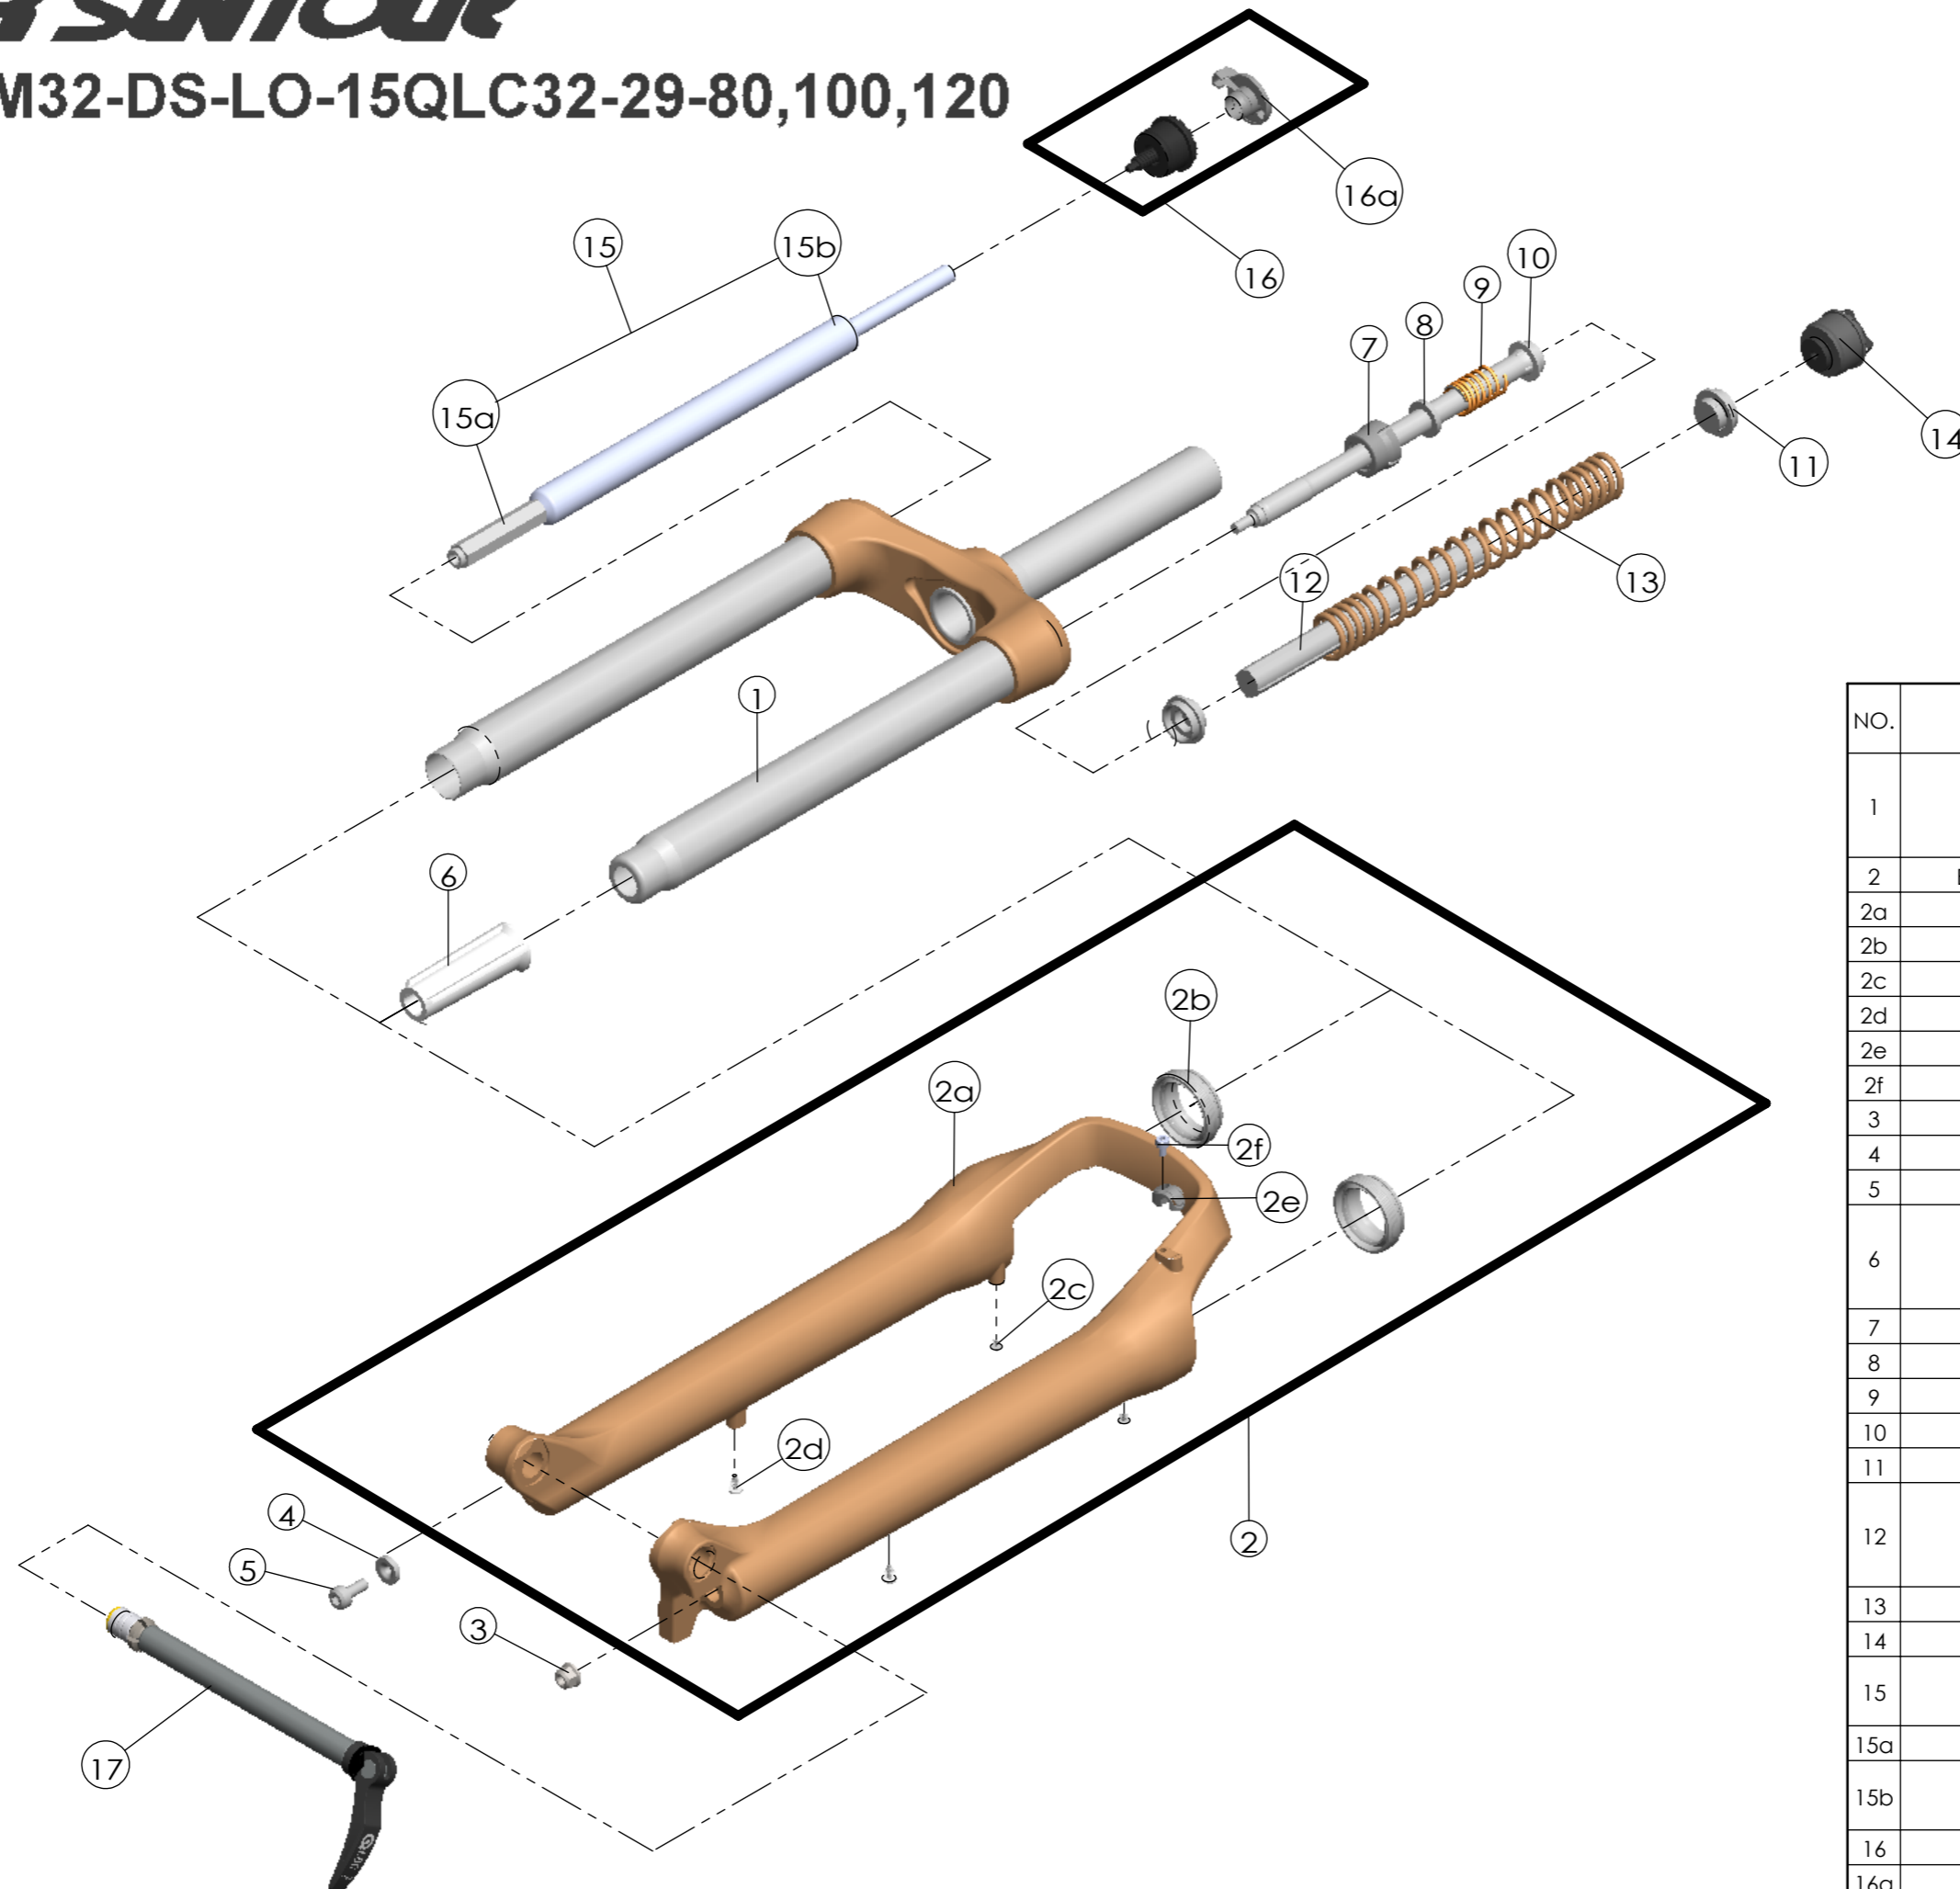

Date	2016.11.29	Version	4
Amended	2018.11.29		

NO.	PART NAME	PART CODE	QTY.		
			80	100	120
1	UPPER ASSY	FKZ098-02	1	-	-
		FKZ098-03	-	1	-
		FKZ098-04	-	-	1
2	BOTTOM CASE ASSY	FKZ099-10	1	1	1
2a	BOTTOM CASE	FPB440	1	1	1
2b	DUST SEAL	FAA169-20	2	2	2
2c	MOUNT CAP	FAA199-10	2	2	2
2d	MOUNT CAP	FAA199	2	2	2
2e	BOLT	FSB153	1	1	1
2f	HOSE GUIDE	FEG166	1	1	1
3	FIXING NUT	FSN023	1	1	1
4	WASHER	FSW025	1	1	1
5	FIXING BOLT	FSB070	1	1	1
6	BOTTOM STOPPER	FEE959-00	1	-	-
		FEE806-40	-	1	-
		FEP806-30	-	-	1
7	FORK NOSE	FEE805	1	1	1
8	REBOUND RUBBER	FEP053	1	1	1
9	REBOUND SPRING	FEP189-20	1	1	1
10	SUPPORT TUBE	FEG175	1	1	1
11	SPRING GUIDE	FEE434-10	2	2	2
		FEP759	1	-	-
		FEP754	-	1	-
12	MAIN SPRING	FEP758	-	-	1
		FEP320-10	1	1	1
13	DAMPER	FEP320-10	1	1	1
14	ADJUST SYSTEM	FKE009-21	1	1	1
15	DAMPER UNIT	FUN006-27	1	-	-
		FUN006-29	-	1	1
15a	DAMPER BODY	FUN006-20	1	1	1
15b	SUPPORT TUBE	FEE314-10	1	-	-
		FEE314-12	-	1	1
16	LO ADJUST SYSTEM	FKE028-38	1	1	1
16a	LO KNOB	FEG426	1	1	1
17	15QLC32 AXLE SET	FKA069-25	1	1	1