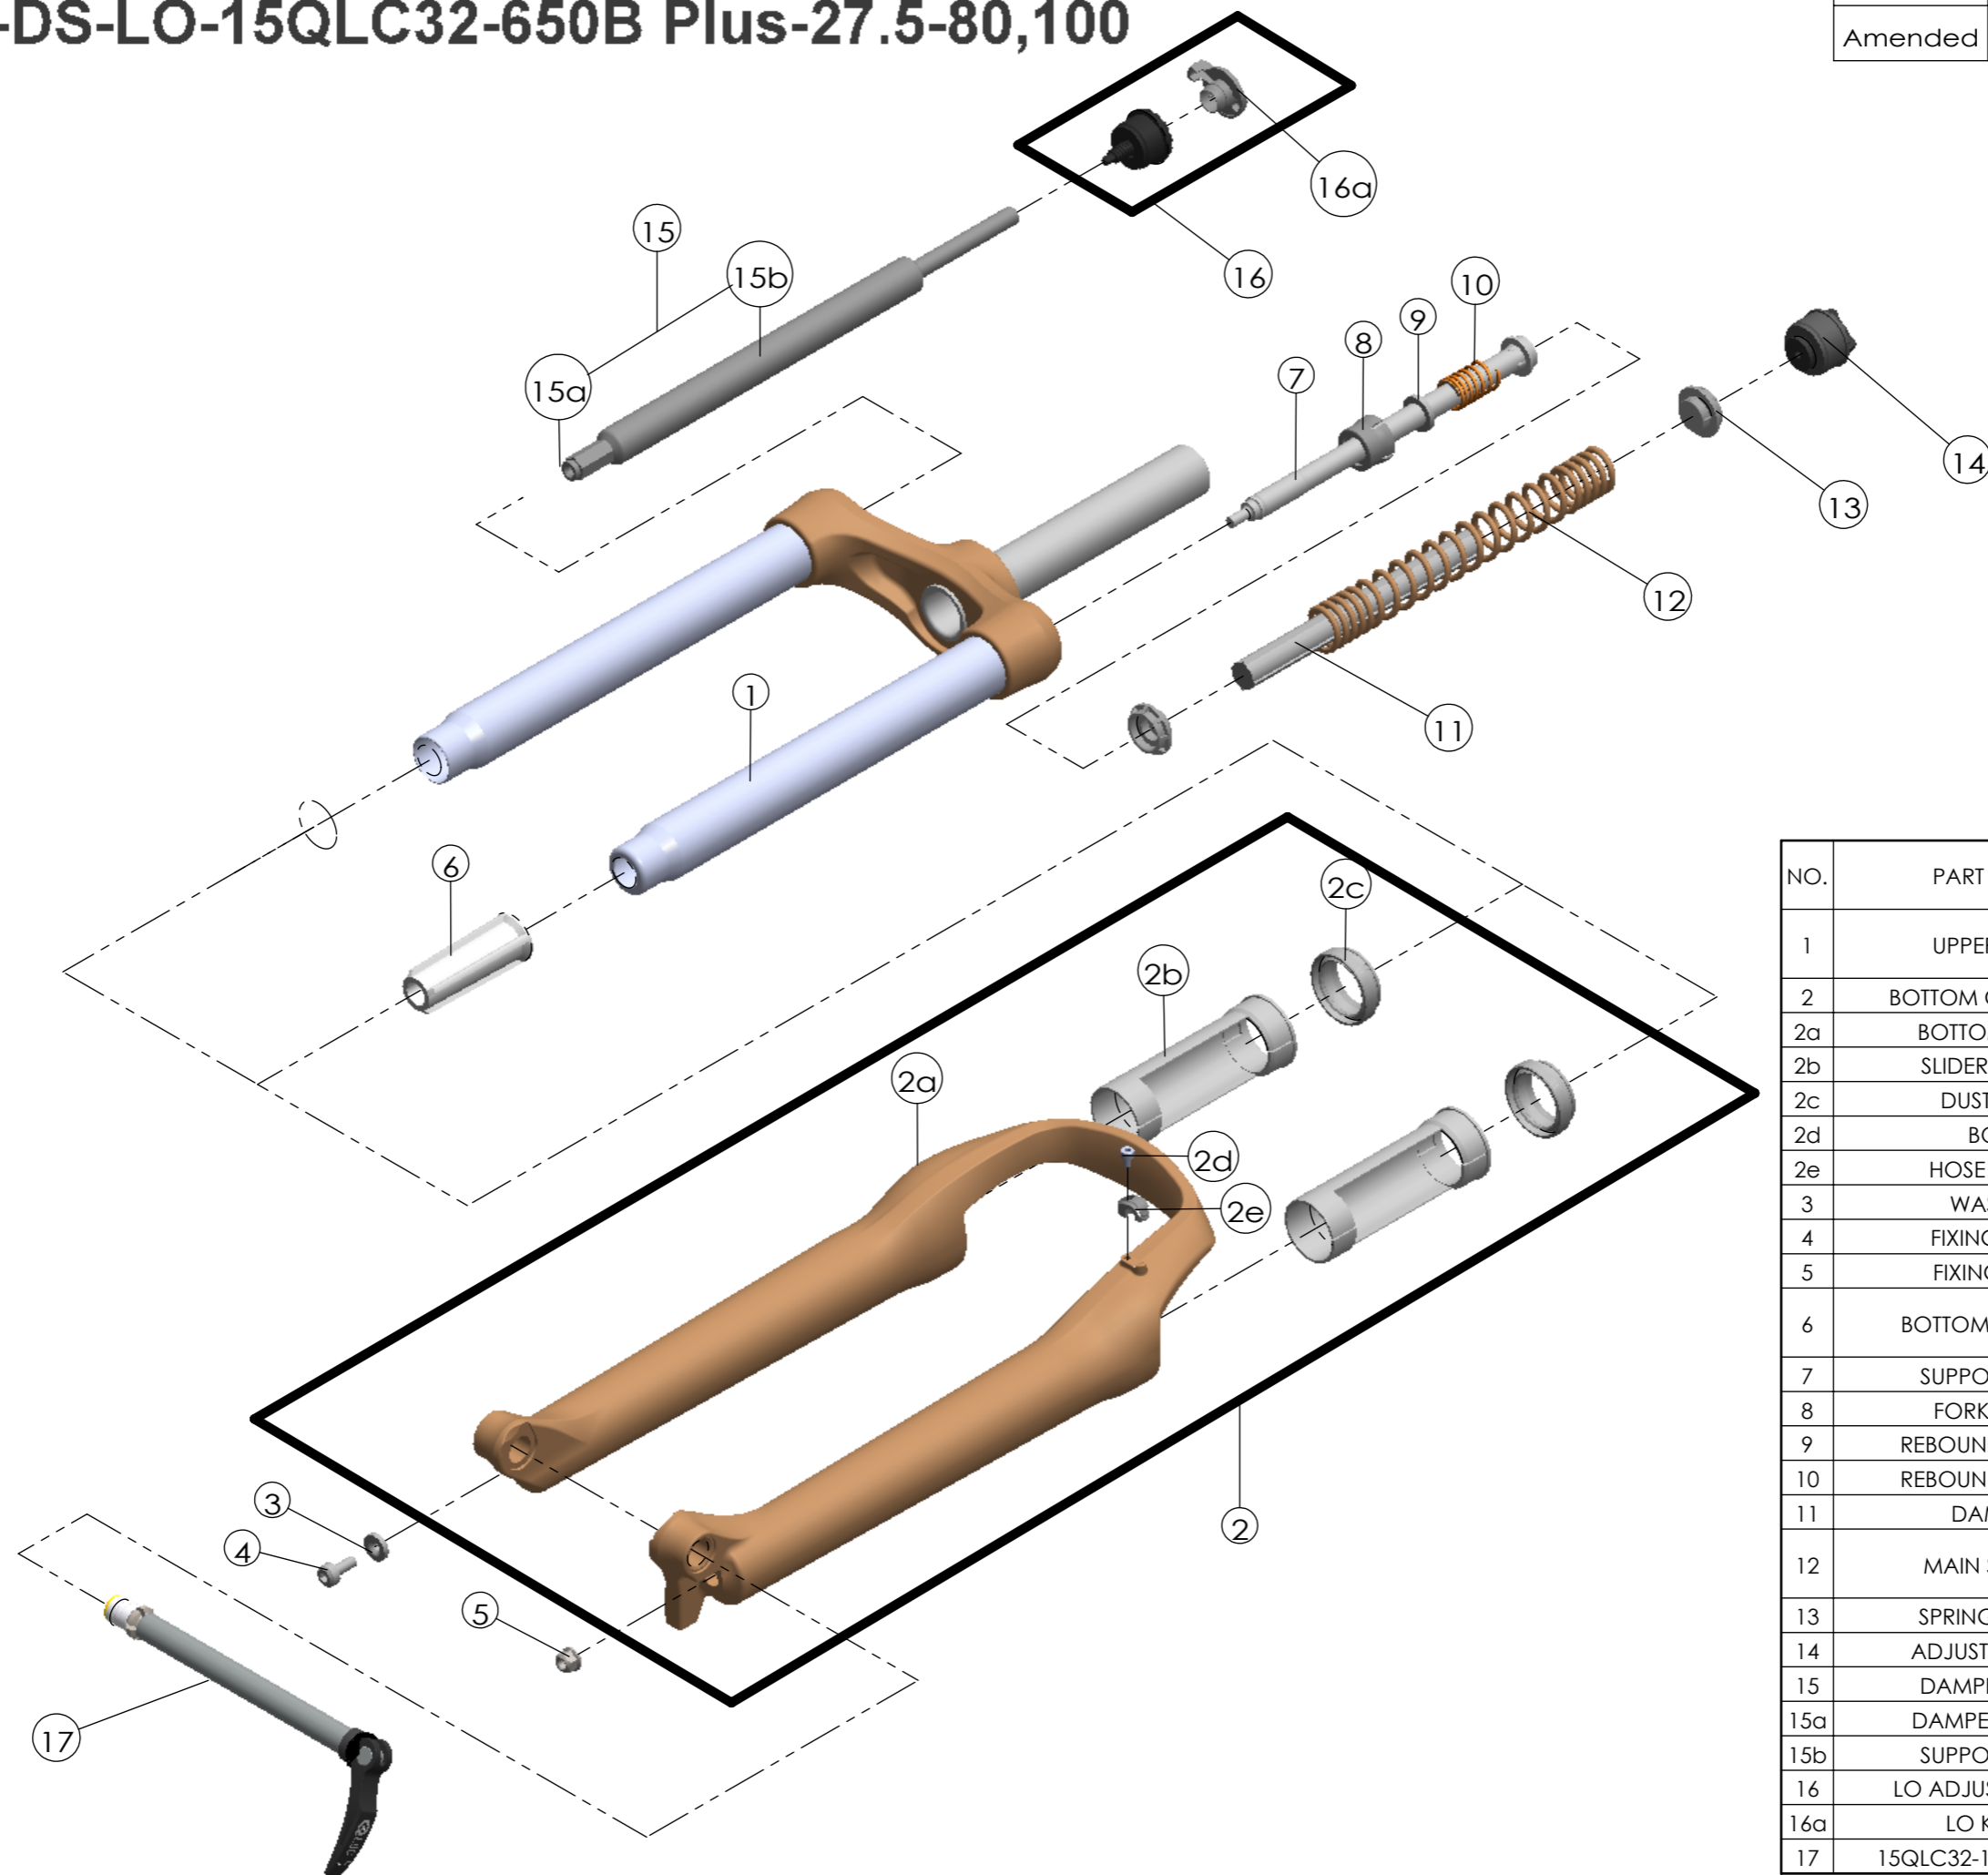

Date	2016.7.28	Version	3
Amended	2017.7.6		

NO.	PART NAME	PART CODE	QTY.	
			80	100
1	UPPER ASSY	FKZ096-04	1	-
		FKZ096-05	-	1
2	BOTTOM CASE ASSY	FKZ097-10	1	1
2a	BOTTOM CASE	FPB424	1	1
2b	SLIDER SLEEVE	FEG137	2	2
2c	DUST SEAL	FAA169-20	2	2
2d	BOLT	FSB153	1	1
2e	HOSE GUIDE	FEG166	1	1
3	WASHER	FSW025	1	1
4	FIXING BOLT	FSB070	1	1
5	FIXING NUT	FSN023	1	1
6	BOTTOM STOPPER	FEE959-00	1	-
		FEP806-40	-	1
7	SUPPORT TUBE	FEG175	1	1
8	FORK NOSE	FEE805	1	1
9	REBOUND RUBBER	FEP053	1	1
10	REBOUND SPRING	FEP189-20	1	1
11	DAMPER	FEP661-10	1	1
12	MAIN SPRING	FEP755	1	-
		FEP754	-	1
13	SPRING GUIDE	FEE262-30	2	2
14	ADJUST SYSTEM	FKE009-21	1	1
15	DAMPER UNIT	FUN006-29	1	1
15a	DAMPER BODY	FUN006-20	1	1
15b	SUPPORT TUBE	FEE314-12	1	1
16	LO ADJUST SYSTEM	FKE028-38	1	1
16a	LO KNOB	FEG426	1	1
17	15QLC32-110 AXLE SET	FKA100-25	1	1