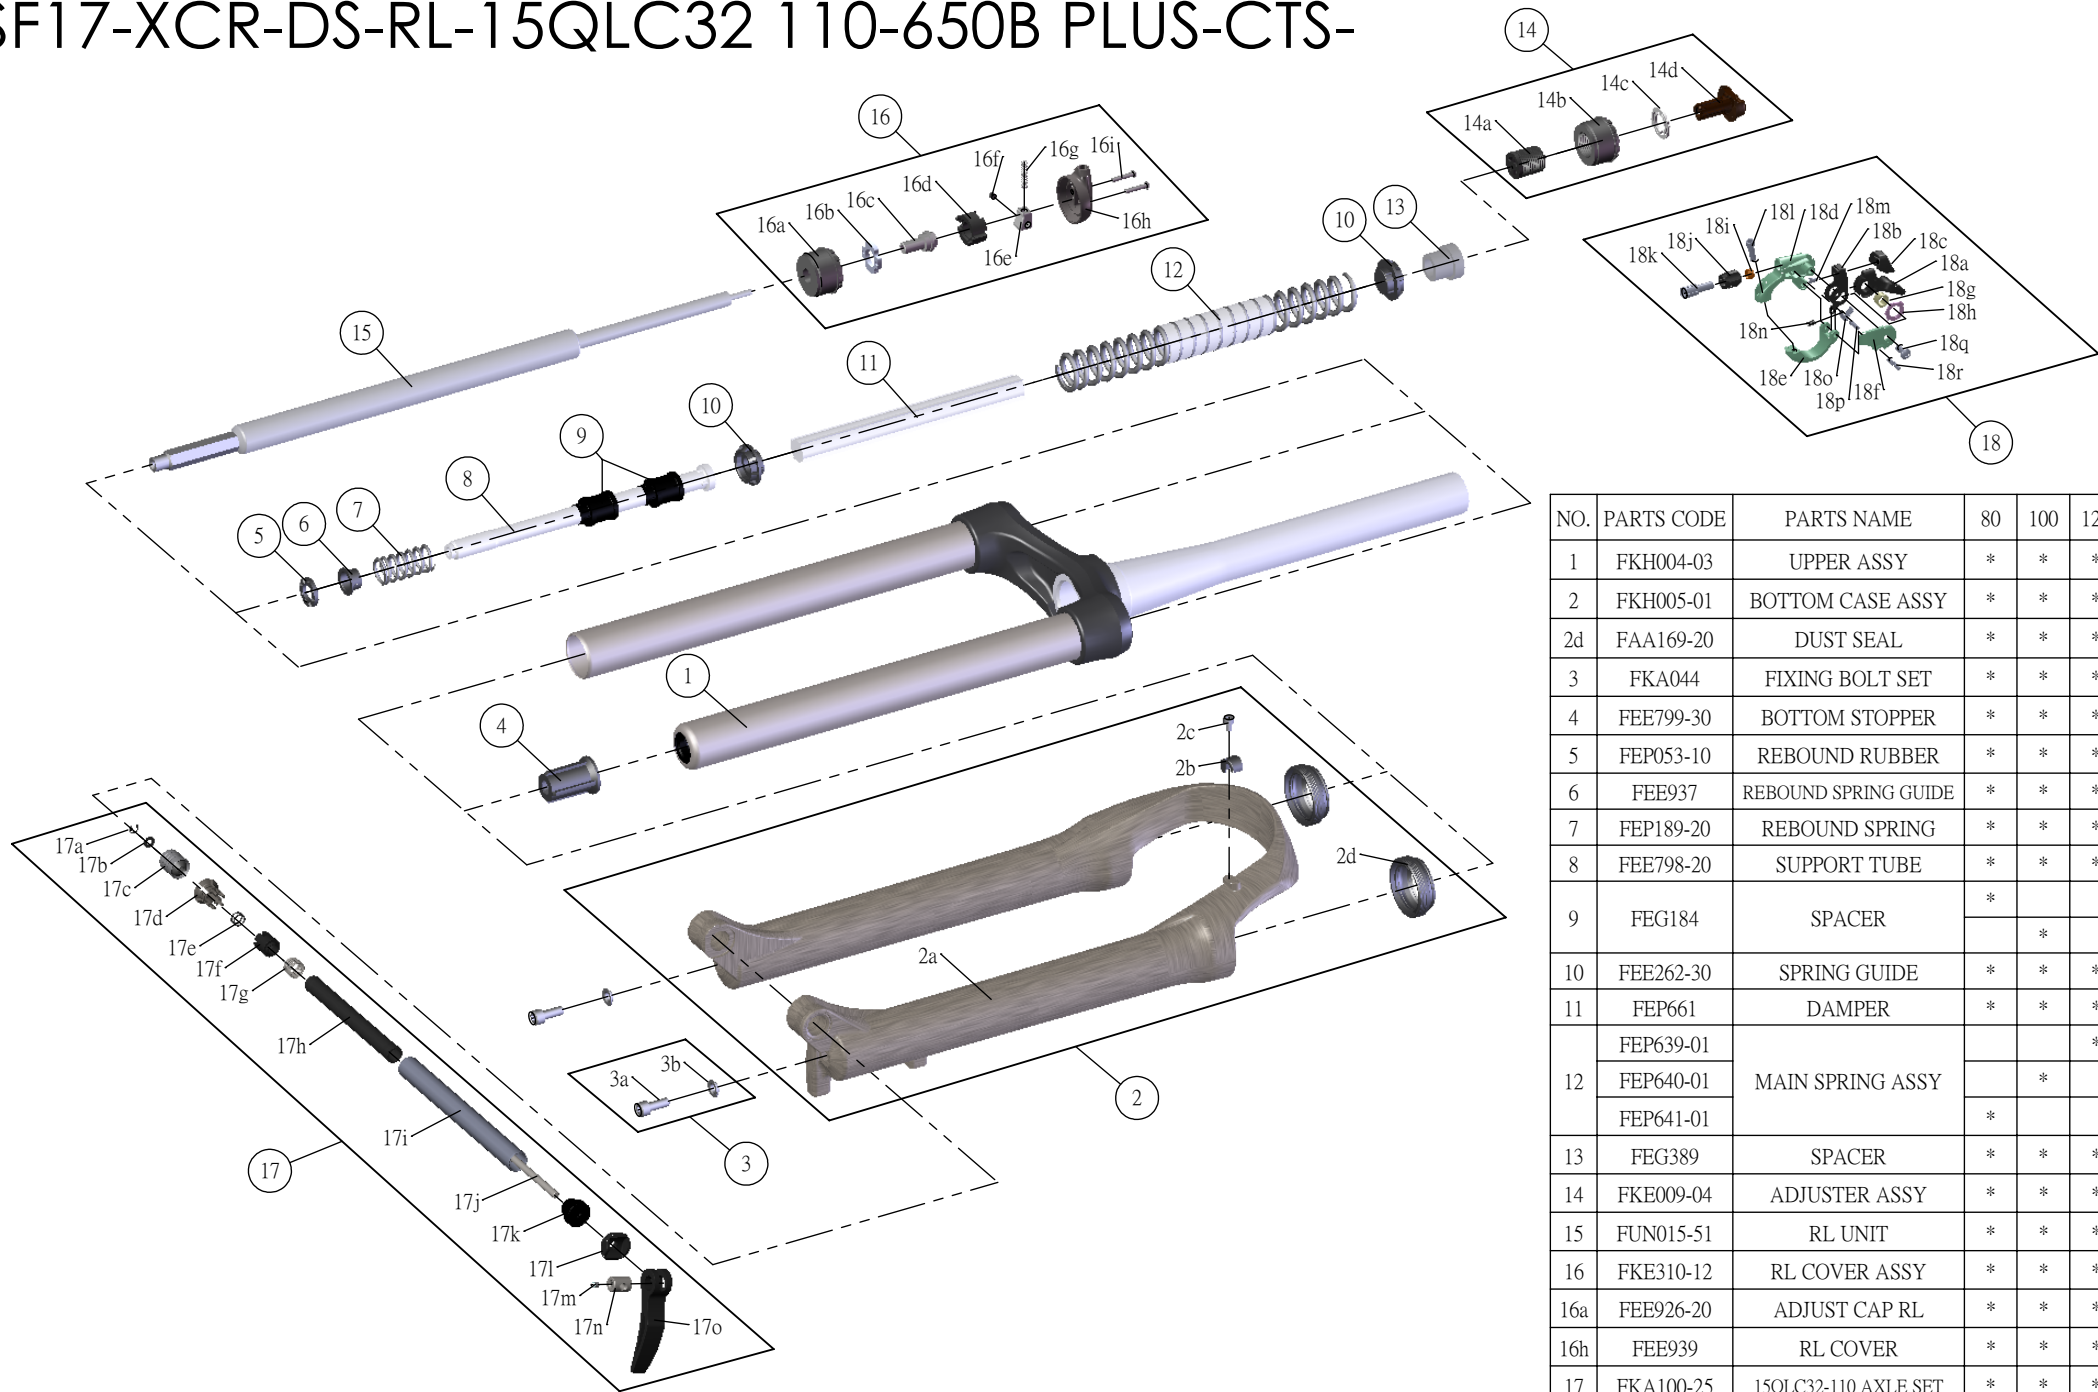

# SR SUNTOUR

## SF17-XCR-DS-RL-15QLC32 110-650B PLUS-CTS-

Date	2016. 01. 29	Version	1
Amended			

NO.	PARTS CODE	PARTS NAME	80	100	120	QT
1	FKH004-03	UPPER ASSY	*	*	*	1
2	FKH005-01	BOTTOM CASE ASSY	*	*	*	1
2d	FAA169-20	DUST SEAL	*	*	*	2
3	FKA044	FIXING BOLT SET	*	*	*	2
4	FEE799-30	BOTTOM STOPPER	*	*	*	1
5	FEP053-10	REBOUND RUBBER	*	*	*	1
6	FEE937	REBOUND SPRING GUIDE	*	*	*	1
7	FEP189-20	REBOUND SPRING	*	*	*	1
8	FEE798-20	SUPPORT TUBE	*	*	*	1
9	FEG184	SPACER	*	*		2
				*		1
10	FEE262-30	SPRING GUIDE	*	*	*	2
11	FEP661	DAMPER	*	*	*	1
	FEP639-01	MAIN SPRING ASSY			*	1
12	FEP640-01			*		1
	FEP641-01		*			1
13	FEG389	SPACER	*	*	*	1
14	FKE009-04	ADJUSTER ASSY	*	*	*	1
15	FUN015-51	RL UNIT	*	*	*	1
16	FKE310-12	RL COVER ASSY	*	*	*	1
16a	FEE926-20	ADJUST CAP RL	*	*	*	1
16h	FEE939	RL COVER	*	*	*	1
17	FKA100-25	15QLC32-110 AXLE SET	*	*	*	1
18	SL15SC-RLO	REMOTE LEVER ASSY	*	*	*	1