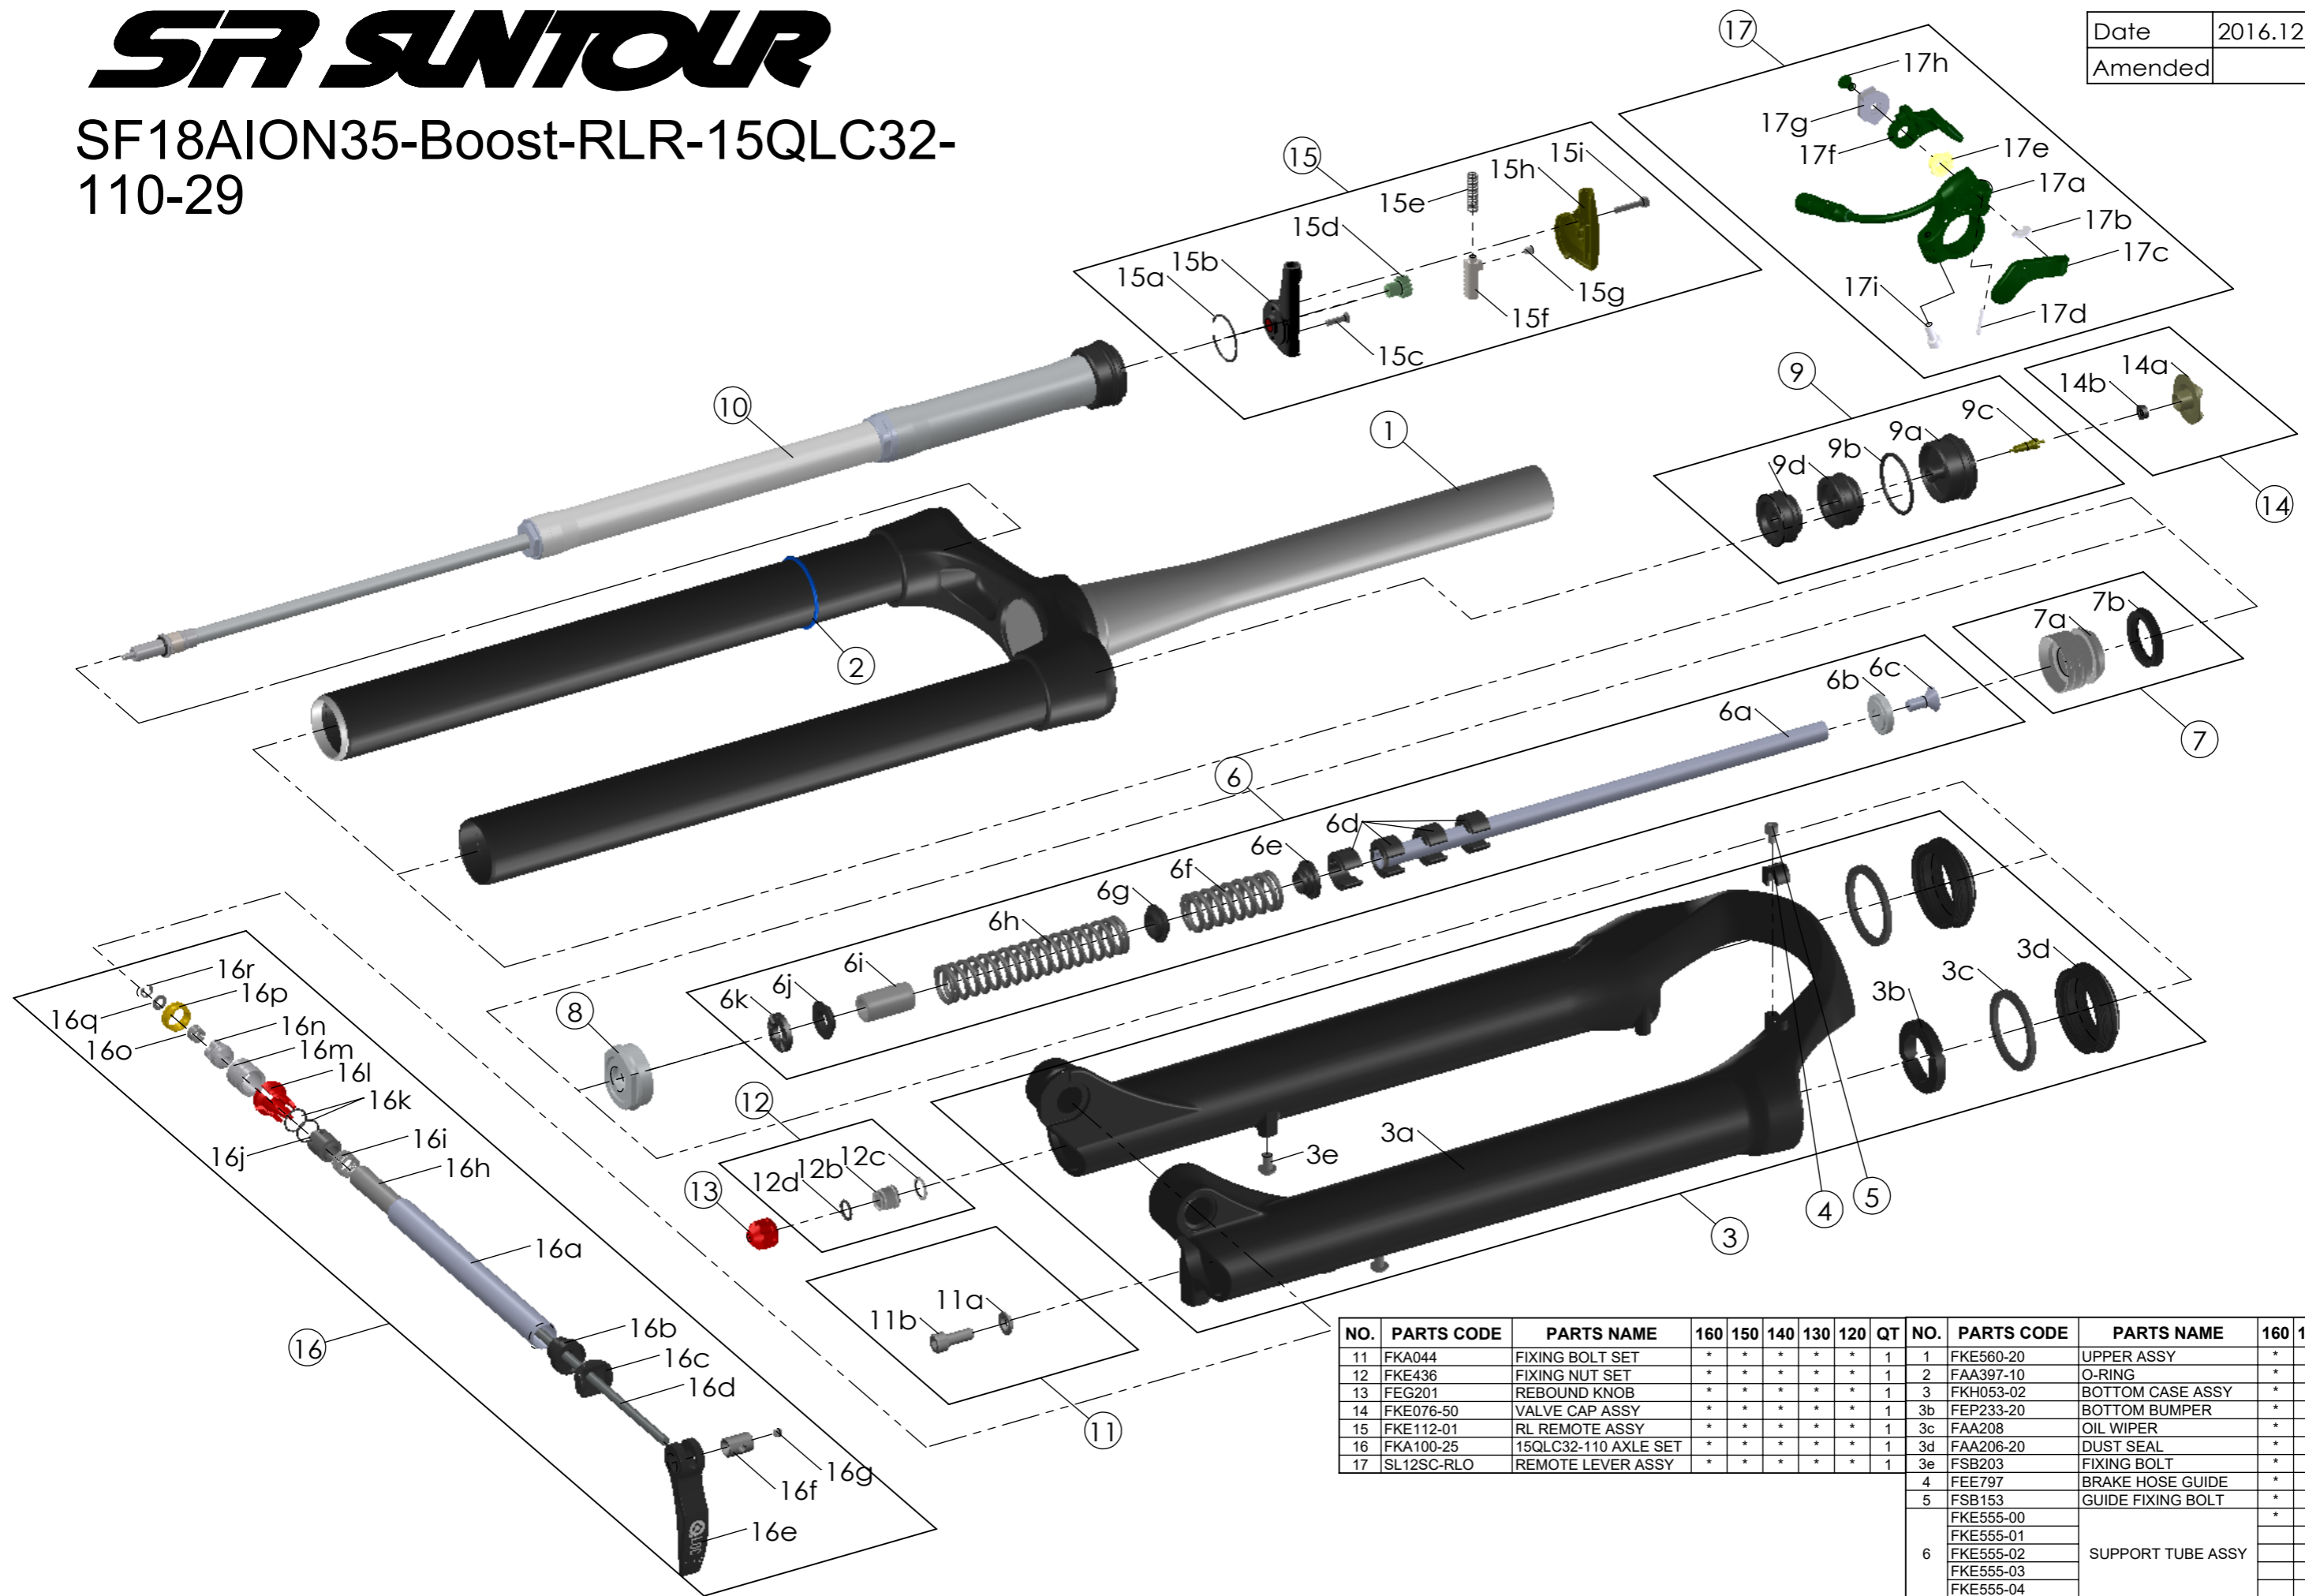

SUNTOUR

SF18AION35-Boost-RLR-15QLC32-110-29

Date	2016.12.27	Version	0
Amended			

NO.	PARTS CODE	PARTS NAME	160	150	140	130	120	QT	NO.	PARTS CODE	PARTS NAME	160	150	140	130	120	QT
11	FKA044	FIXING BOLT SET	*	*	*	*	*	1	1	FKE560-20	UPPER ASSY	*	*	*	*	*	1
12	FKE436	FIXING NUT SET	*	*	*	*	*	1	2	FAA397-10	O-RING	*	*	*	*	*	1
13	FEG201	REBOUND KNOB	*	*	*	*	*	1	3	FKH053-02	BOTTOM CASE ASSY	*	*	*	*	*	1
14	FKE076-50	VALVE CAP ASSY	*	*	*	*	*	1	3b	FEP233-20	BOTTOM BUMPER	*	*	*	*	*	1
15	FKE112-01	RL REMOTE ASSY	*	*	*	*	*	1	3c	FAA208	OIL WIPER	*	*	*	*	*	2
16	FKA100-25	15QLC32-110 AXLE SET	*	*	*	*	*	1	3d	FAA206-20	DUST SEAL	*	*	*	*	*	2
17	SL12SC-RLO	REMOTE LEVER ASSY	*	*	*	*	*	1	3e	FSB203	FIXING BOLT	*	*	*	*	*	2
									4	FEE797	BRAKE HOSE GUIDE	*	*	*	*	*	1
									5	FSB153	GUIDE FIXING BOLT	*	*	*	*	*	1
										FKE555-00		*					1
										FKE555-01			*				1
									6	FKE555-02	SUPPORT TUBE ASSY			*			1
									FKE555-03					*			1
									FKE555-04						*		1
									7	FKE091-20		PISTON UNIT	*	*	*	*	*
									8	FEE766-10	FORK NOSE	*	*	*	*	*	1
									9	FKE075-74	AIR CAP ASSY	*	*	*	*	*	1
									10	FUN063-38	DAMPER UNIT	*	*	*	*	*	1