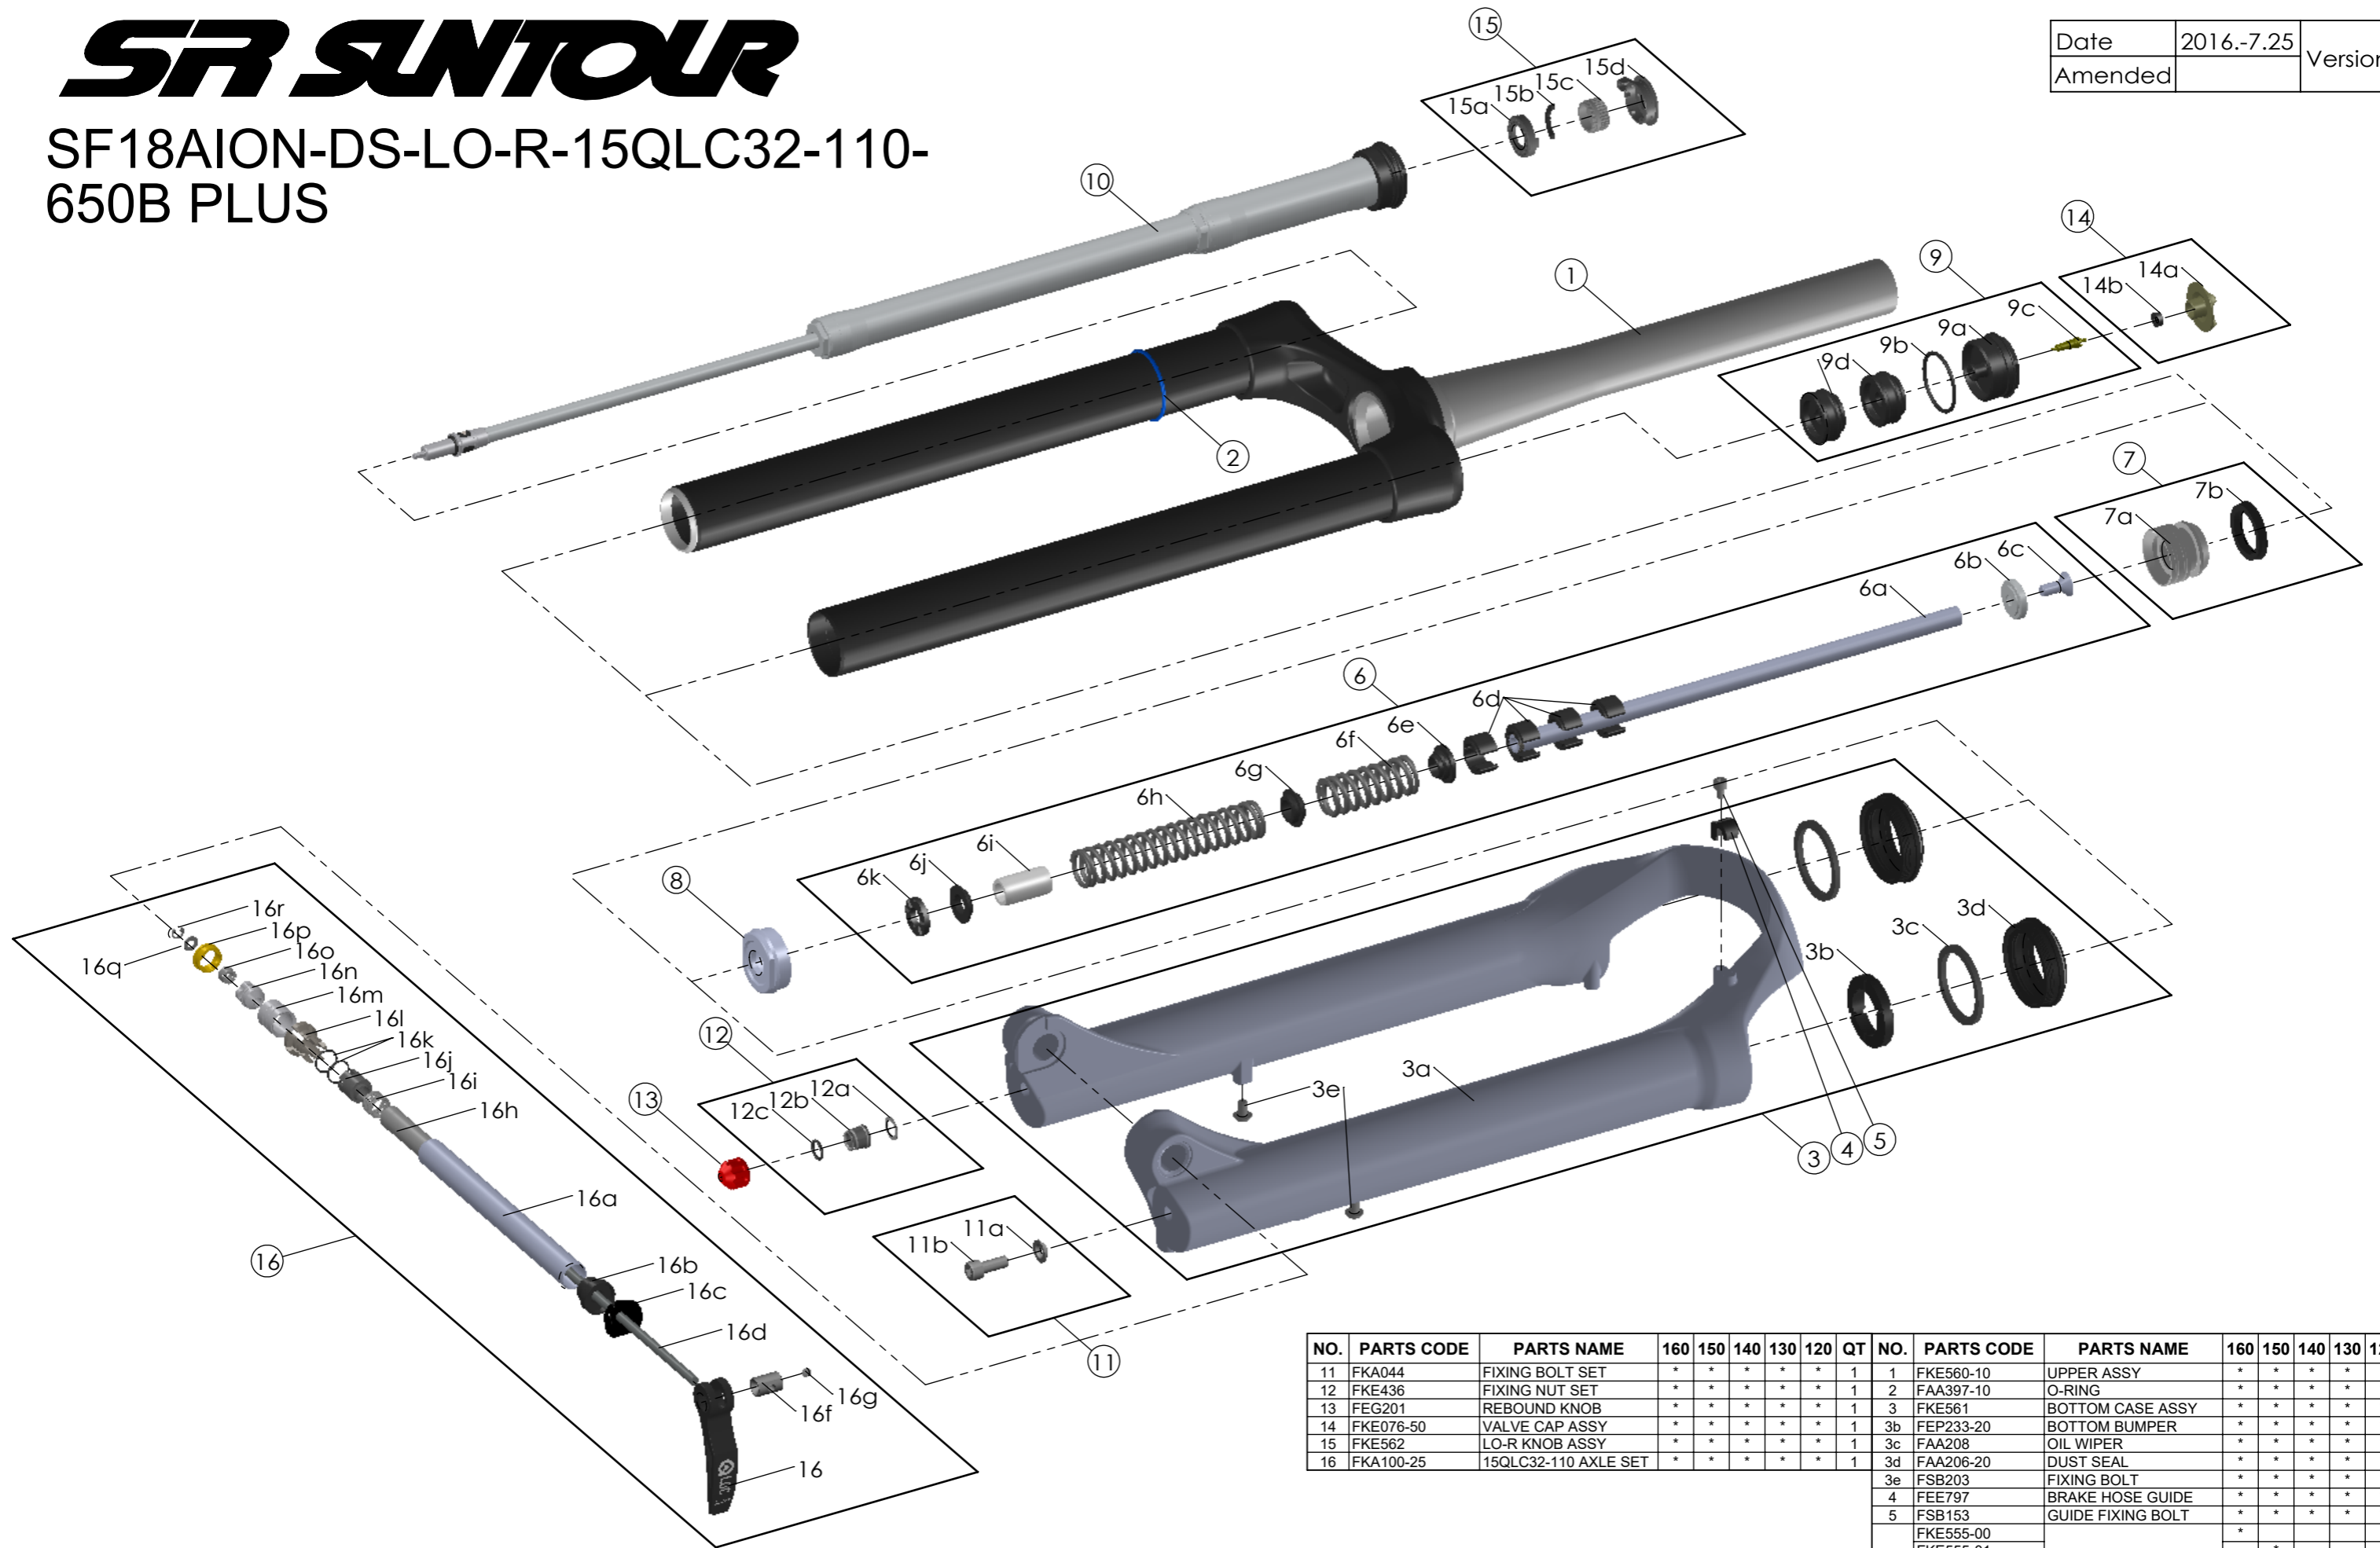

SUNTOUR

SF18AION-DS-LO-R-15QLC32-110-650B PLUS

Date	2016.-7.25	Version	0
Amended			

NO.	PARTS CODE	PARTS NAME	160	150	140	130	120	QT	NO.	PARTS CODE	PARTS NAME	160	150	140	130	120	QT
11	FKA044	FIXING BOLT SET	*	*	*	*	*	1	1	FKE560-10	UPPER ASSY	*	*	*	*	*	1
12	FKE436	FIXING NUT SET	*	*	*	*	*	1	2	FAA397-10	O-RING	*	*	*	*	*	1
13	FEG201	REBOUND KNOB	*	*	*	*	*	1	3	FKE561	BOTTOM CASE ASSY	*	*	*	*	*	1
14	FKE076-50	VALVE CAP ASSY	*	*	*	*	*	1	3b	FEP233-20	BOTTOM BUMPER	*	*	*	*	*	1
15	FKE562	LO-R KNOB ASSY	*	*	*	*	*	1	3c	FAA208	OIL WIPER	*	*	*	*	*	2
16	FKA100-25	15QLC32-110 AXLE SET	*	*	*	*	*	1	3d	FAA206-20	DUST SEAL	*	*	*	*	*	2
									3e	FSB203	FIXING BOLT	*	*	*	*	*	2
									4	FEE797	BRAKE HOSE GUIDE	*	*	*	*	*	1
									5	FSB153	GUIDE FIXING BOLT	*	*	*	*	*	1
										FKE555-00		*					1
										FKE555-01			*				1
									6	FKE555-02	SUPPORT TUBE ASSY			*			1
										FKE555-03				*			1
										FKE555-04					*		1
									7	FKE091-20	PISTON UNIT	*	*	*	*	*	1
									8	FEE766-10	FORK NOSE	*	*	*	*	*	1
									9	FKE075-74	AIR CAP ASSY	*	*	*	*	*	1
									10	FUN062-38	DAMPER UNIT	*	*	*	*	*	1