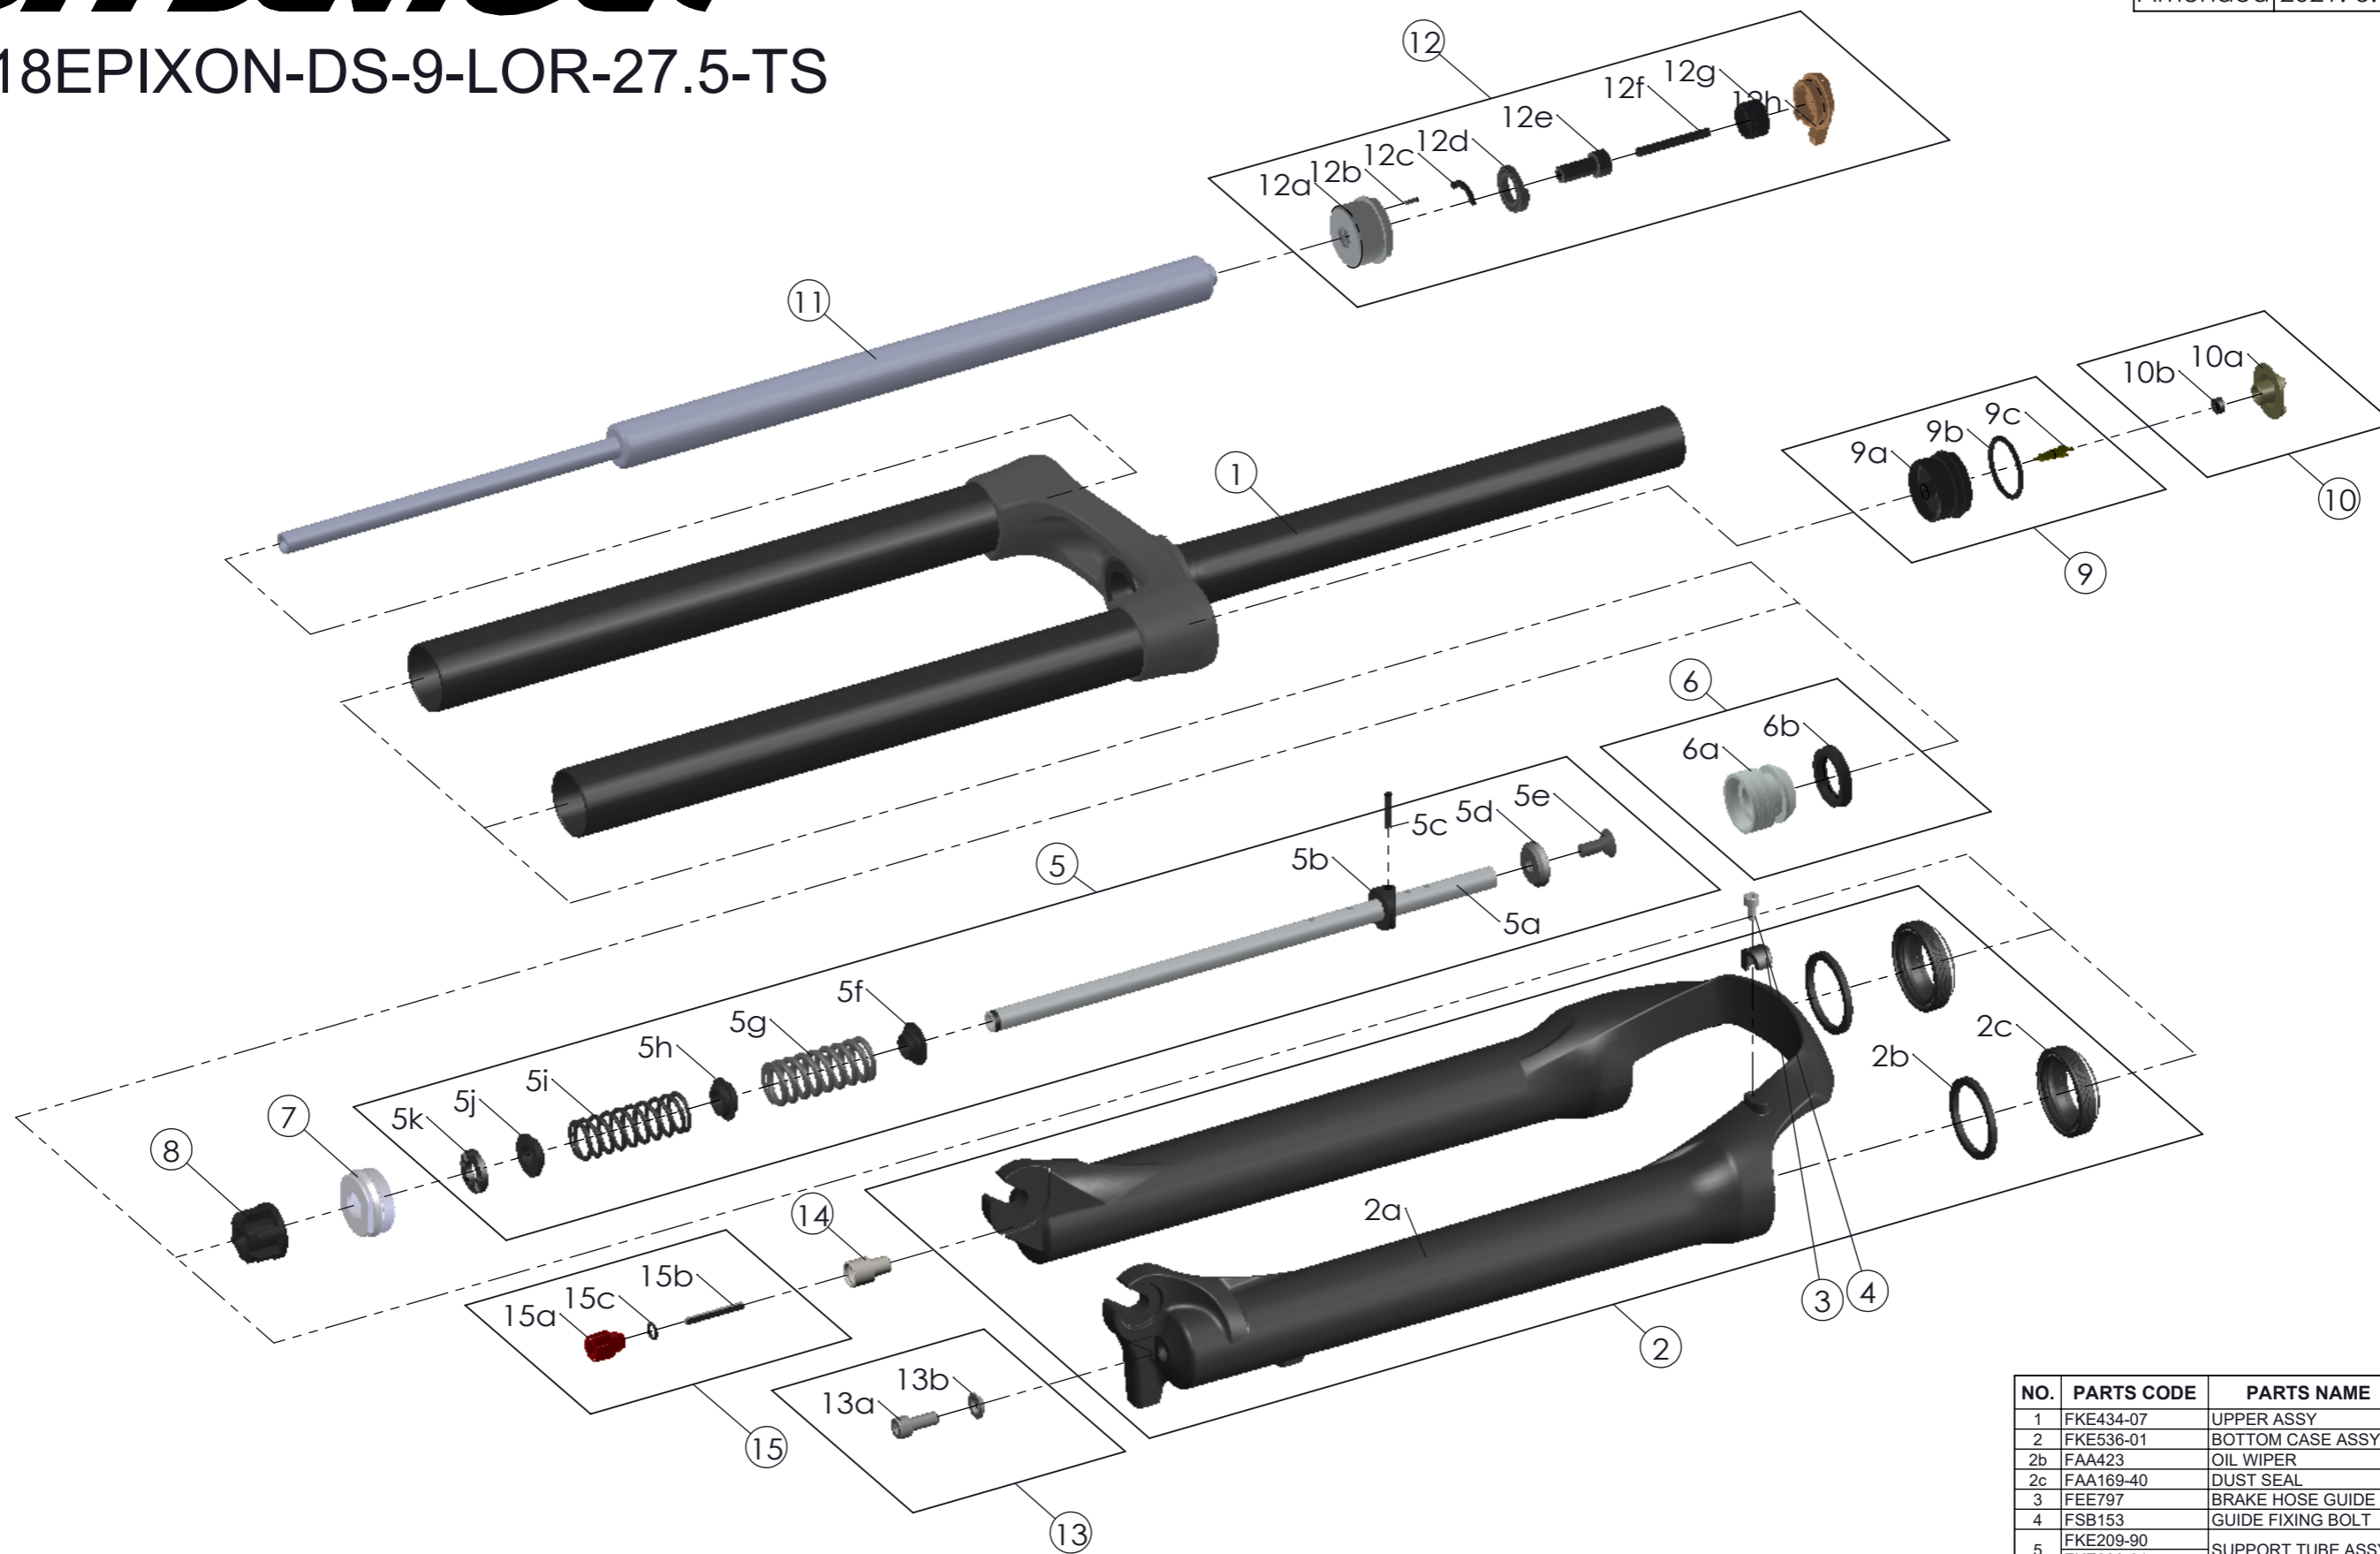

SUNTOUR

SF18EPIXON-DS-9-LOR-27.5-TS

Date	2016.12.27	Version	2
Amended	2021.-5.-7		

NO.	PARTS CODE	PARTS NAME	120	100	QT
1	FKE434-07	UPPER ASSY	*	*	1
2	FKE536-01	BOTTOM CASE ASSY	*	*	1
2b	FAA423	OIL WIPER	*	*	1
2c	FAA169-40	DUST SEAL	*	*	2
3	FEE797	BRAKE HOSE GUIDE	*	*	1
4	FSB153	GUIDE FIXING BOLT	*	*	1
5	FKE209-90	SUPPORT TUBE ASSY	*	*	1
	FKE209-91		*	*	1
6	FKA022-20	PISTON UNIT	*	*	1
7	FEE243-20	FORK NOSE	*	*	1
8	FEG192	BOTTOM STOPPER	*	*	1
9	FKE075-04	AIR CAP ASSY	*	*	1
10	FKE076-50	VALVE CAP ASSY	*	*	1
11	FUN070-00	LO-R UNIT	*	*	1
12	FKE526-12	LO TOP CAP ASSY	*	*	1
13	FKA044	FIXING BOLT SET	*	*	1
14	FSB058	DAMPER FIXING BOLT	*	*	1
15	FKA004-30	DAMPER KNOB ASSY	*	*	1