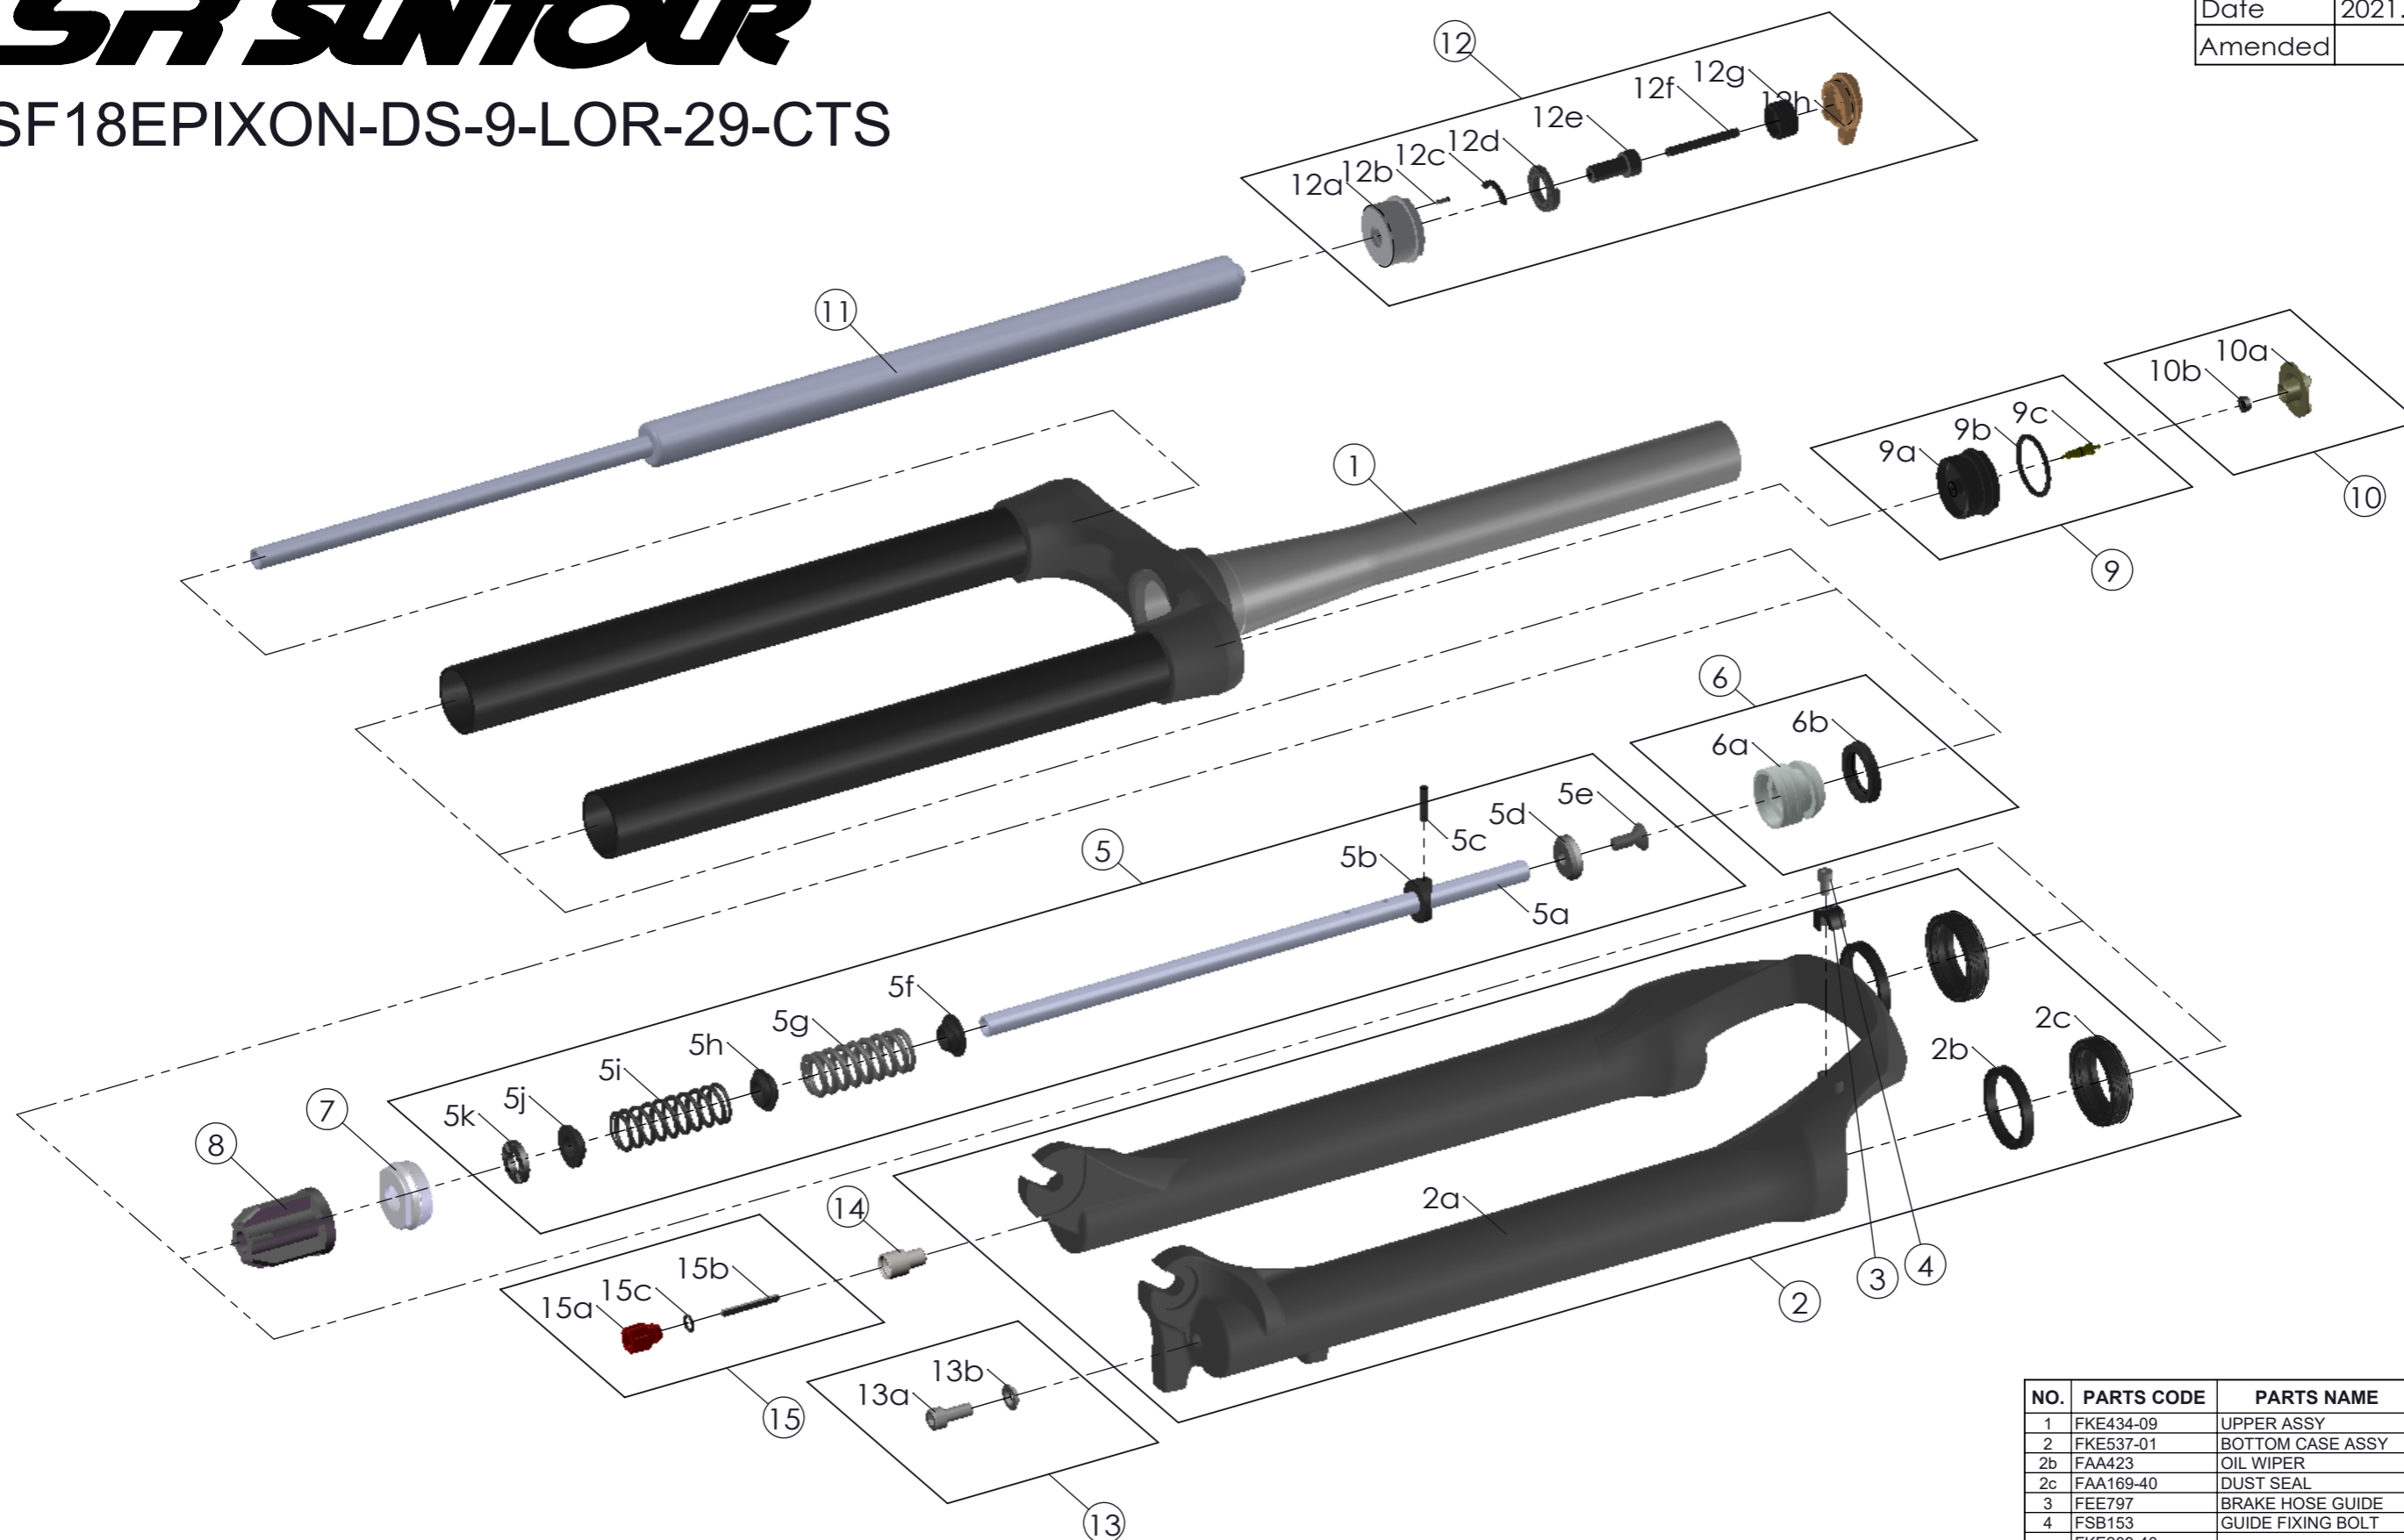

# SR SUNTOUR

SF18EPIXON-DS-9-LOR-29-CTS

Date	2021.-5.-7	Version	0
Amended			

NO.	PARTS CODE	PARTS NAME	120	100	80	QT
1	FKE434-09	UPPER ASSY	*	*	*	1
2	FKE537-01	BOTTOM CASE ASSY	*	*	*	1
2b	FAA423	OIL WIPER	*	*	*	2
2c	FAA169-40	DUST SEAL	*	*	*	2
3	FEE797	BRAKE HOSE GUIDE	*	*	*	1
4	FSB153	GUIDE FIXING BOLT	*	*	*	1
5	FKE209-40	SUPPORT TUBE ASSY	*			1
	FKE209-41			*		1
	FKE209-42				*	1
6	FKA022-20	PISTON UNIT	*	*	*	1
7	FEE243-20	FORK NOSE	*	*	*	1
8	FEE248-20	BOTTOM STOPPER	*	*	*	1
9	FKE075-04	AIR CAP ASSY	*	*	*	1
10	FKE076-50	VALVE CAP ASSY	*	*	*	1
11	FUN200-10	LOR UNIT	*	*	*	1
12	FKE526-12	LO TOP CAP ASSY	*	*	*	1
13	FKA044	FIXING BOLT SET	*	*	*	1
14	FSB058	DAMPER FIXING BOLT	*	*	*	1
15	FKA004-30	DAMPER KNOB ASSY	*	*	*	1