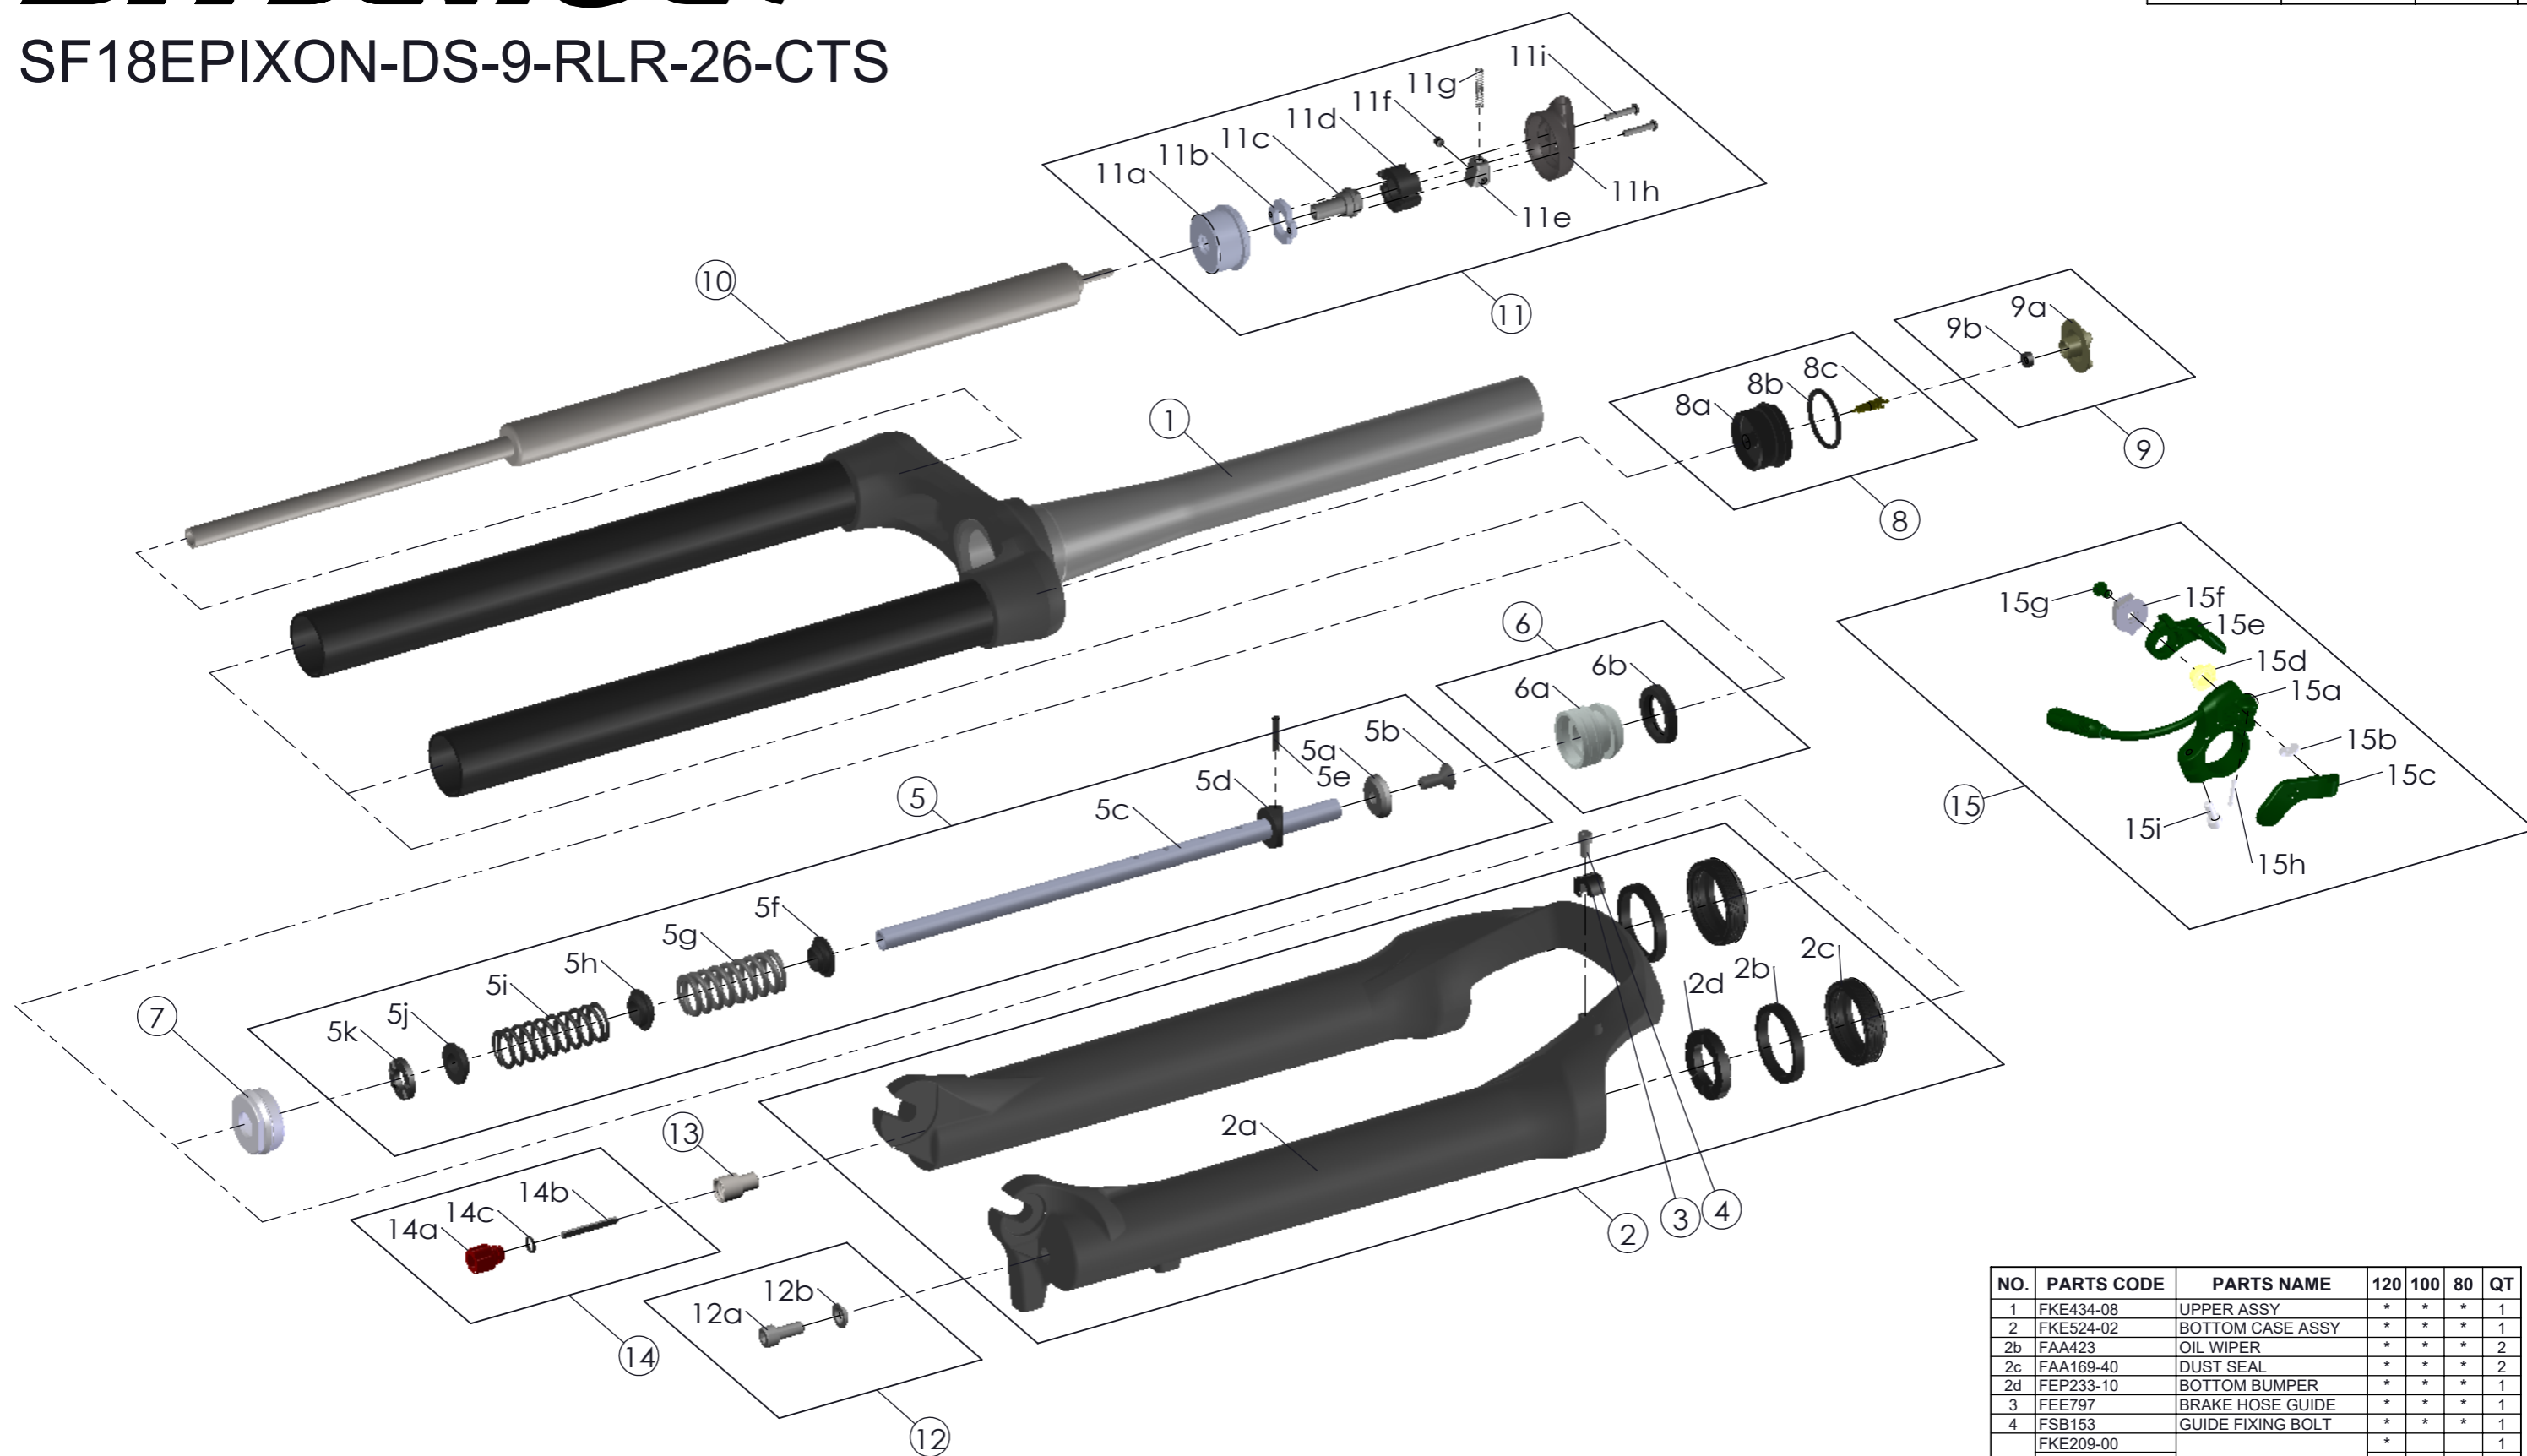

SUNTOUR

SF18EPIXON-DS-9-RLR-26-CTS

Date	2021.-5.-7	Version	0
Amended			

NO.	PARTS CODE	PARTS NAME	120	100	80	QT
1	FKE434-08	UPPER ASSY	*	*	*	1
2	FKE524-02	BOTTOM CASE ASSY	*	*	*	1
2b	FAA423	OIL WIPER	*	*	*	2
2c	FAA169-40	DUST SEAL	*	*	*	2
2d	FEP233-10	BOTTOM BUMPER	*	*	*	1
3	FEE797	BRAKE HOSE GUIDE	*	*	*	1
4	FSB153	GUIDE FIXING BOLT	*	*	*	1
	FKE209-00		*	*	*	1
5	FKE209-10	SUPPORT TUBE ASSY	*	*	*	1
	FKE209-20		*	*	*	1
6	FKA022-20	PISTON UNIT	*	*	*	1
7	FEE243-20	FORK NOSE	*	*	*	1
8	FKE075-04	AIR CAP ASSY	*	*	*	1
9	FKE076-50	VALVE CAP ASSY	*	*	*	1
10	FUN071-00	RLR UNIT	*	*	*	1
11	FKE310-07	RL COVER ASSY	*	*	*	1
12	FKA044	FIXING BOLT SET	*	*	*	1
13	FSB058	DAMPER FIXING BOLT	*	*	*	1
14	FKA004-30	DAMPER KNOB ASSY	*	*	*	1
15	SL12SC-RL0	REMOTE LEVER ASSY	*	*	*	1