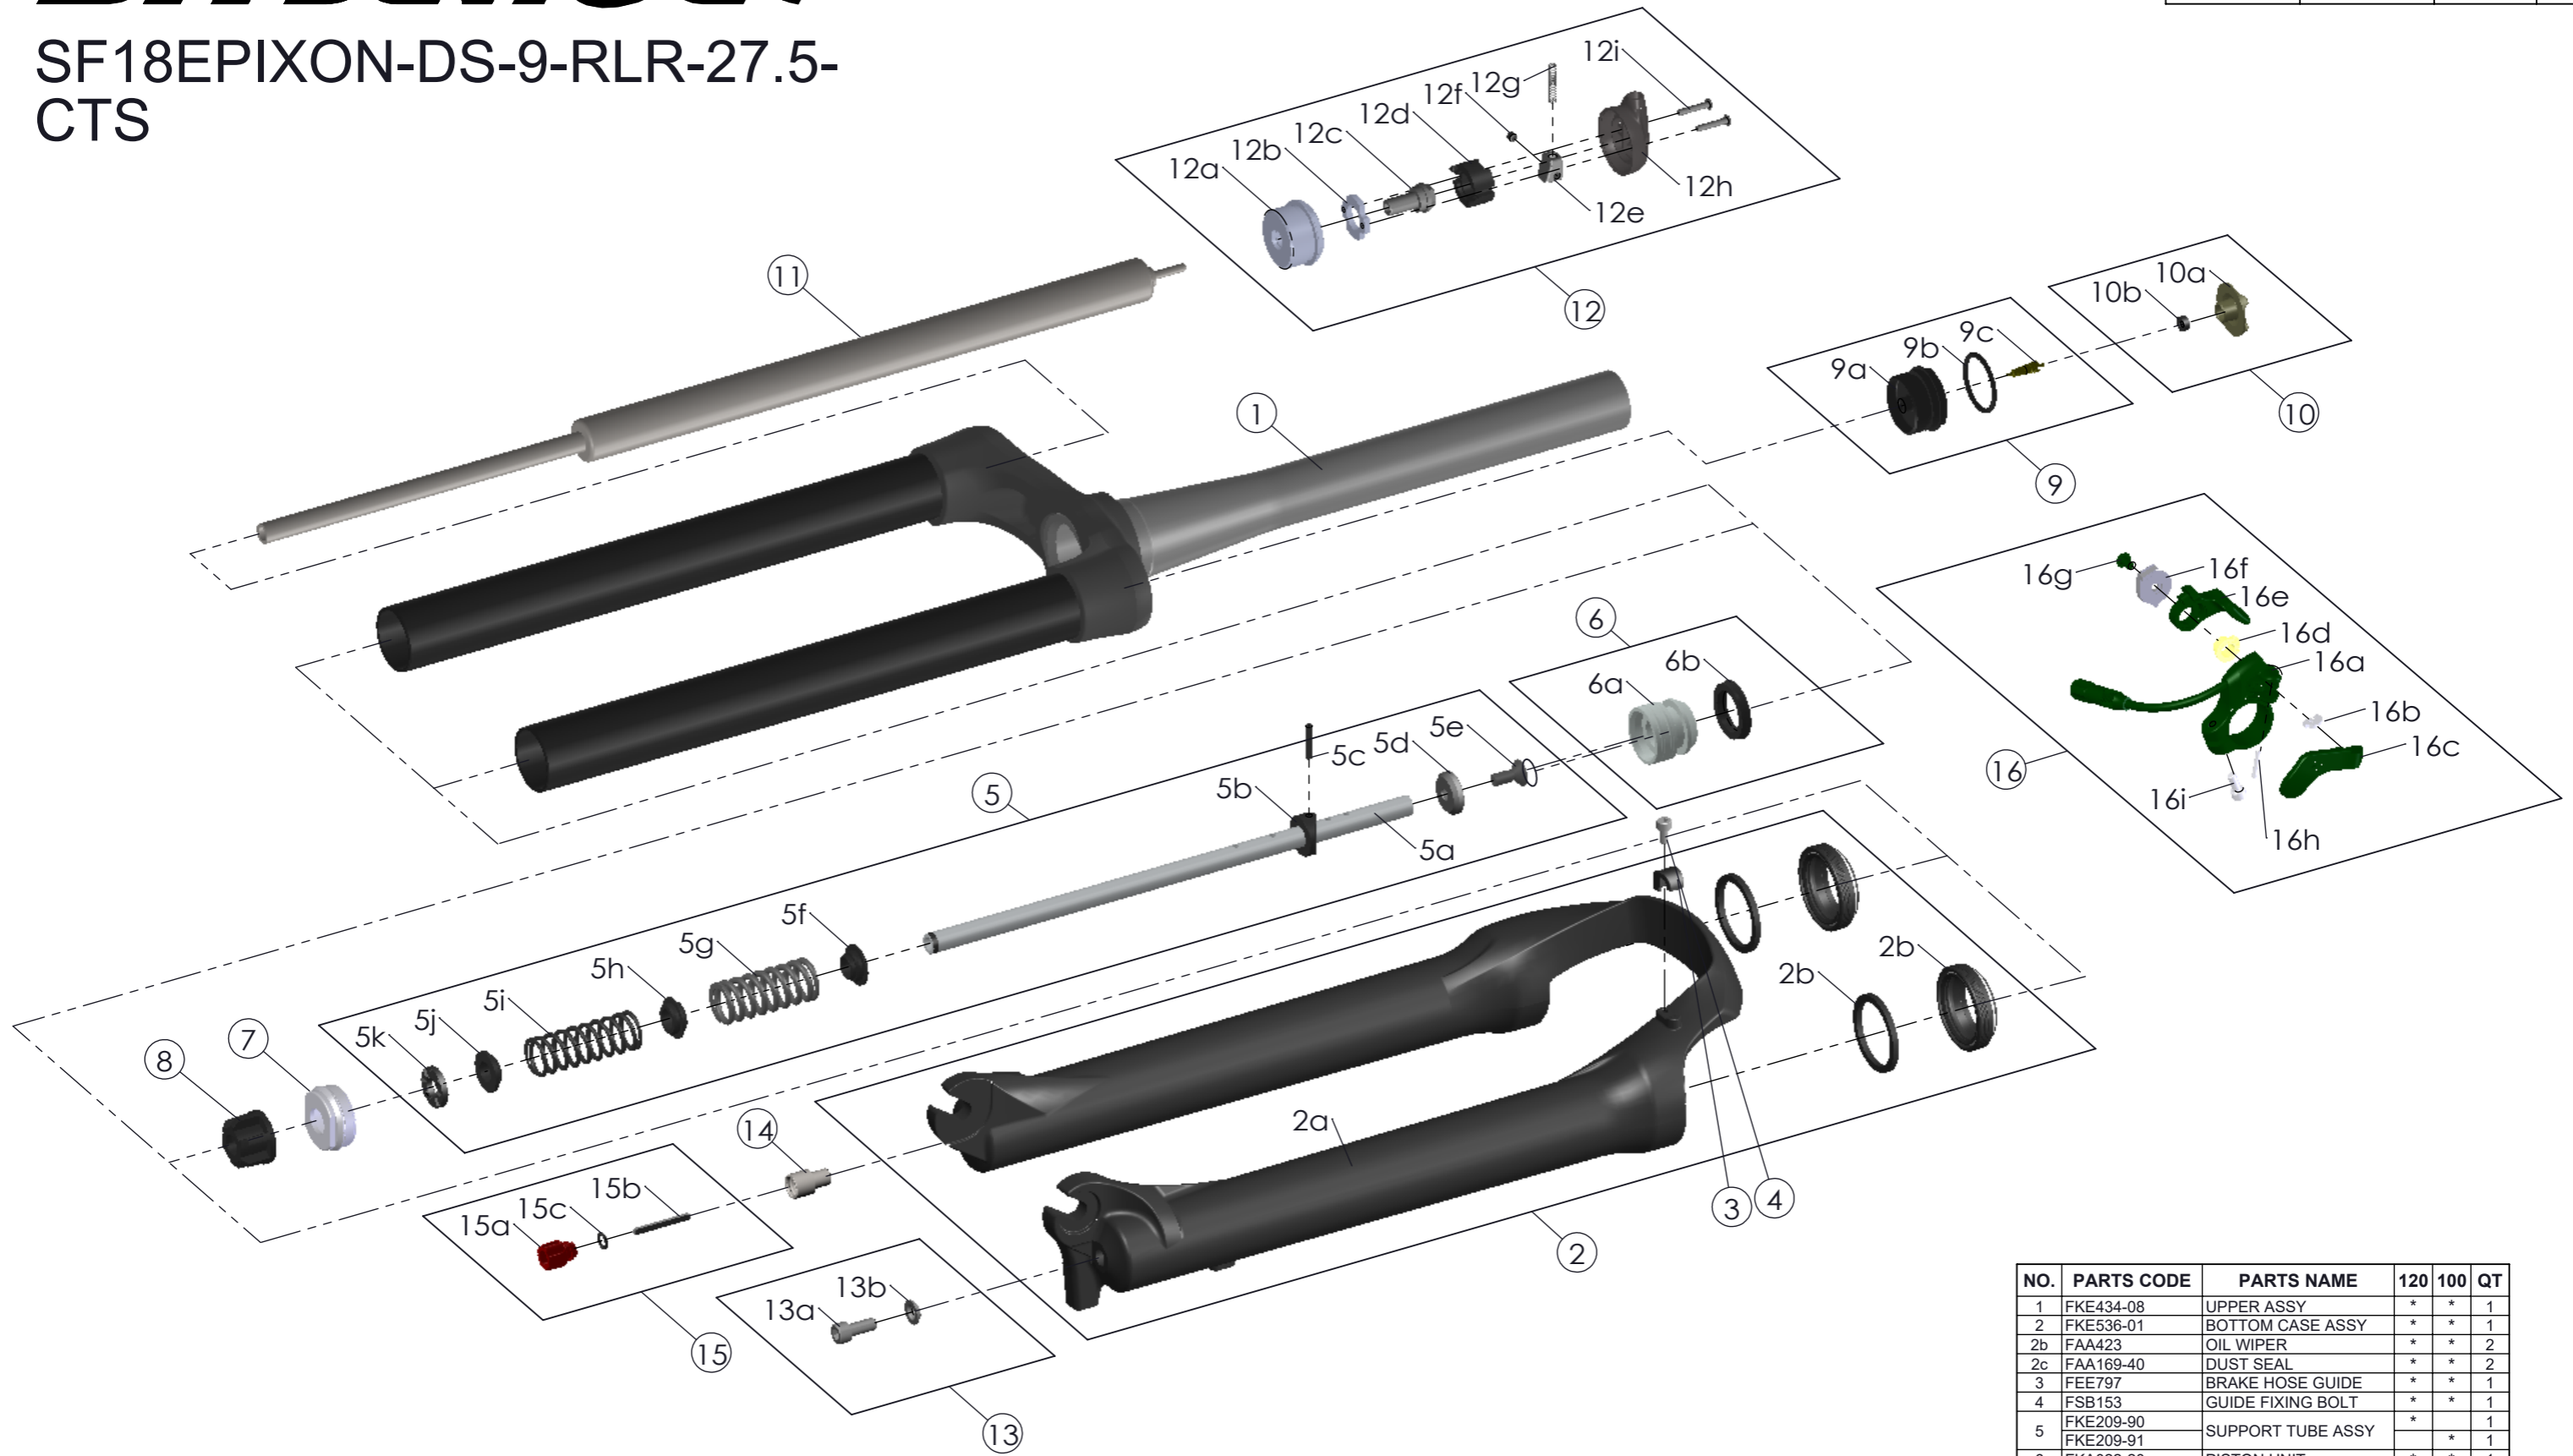

SUNTOUR

SF18EPIXON-DS-9-RLR-27.5-CTS

Date	2021.-5.-7	Version	0
Amended			

NO.	PARTS CODE	PARTS NAME	120	100	QT
1	FKE434-08	UPPER ASSY	*	*	1
2	FKE536-01	BOTTOM CASE ASSY	*	*	1
2b	FAA423	OIL WIPER	*	*	2
2c	FAA169-40	DUST SEAL	*	*	2
3	FEE797	BRAKE HOSE GUIDE	*	*	1
4	FSB153	GUIDE FIXING BOLT	*	*	1
5	FKE209-90	SUPPORT TUBE ASSY	*	*	1
	FKE209-91		*	*	1
6	FKA022-20	PISTON UNIT	*	*	1
7	FEE243-20	FORK NOSE	*	*	1
8	FEG192	BOTTOM STOPPER	*	*	1
9	FKE075-04	AIR CAP ASSY	*	*	1
10	FKE076-50	VALVE CAP ASSY	*	*	1
11	FUN071-00	RLR UNIT	*	*	1
12	FKE310-07	RL COVER ASSY	*	*	1
13	FKA044	FIXING BOLT SET	*	*	1
14	FSB058	DAMPER FIXING BOLT	*	*	1
15	FKA004-30	DAMPER KNOB ASSY	*	*	1
16	SL12SC-RLO	REMOTE LEVER ASSY	*	*	1