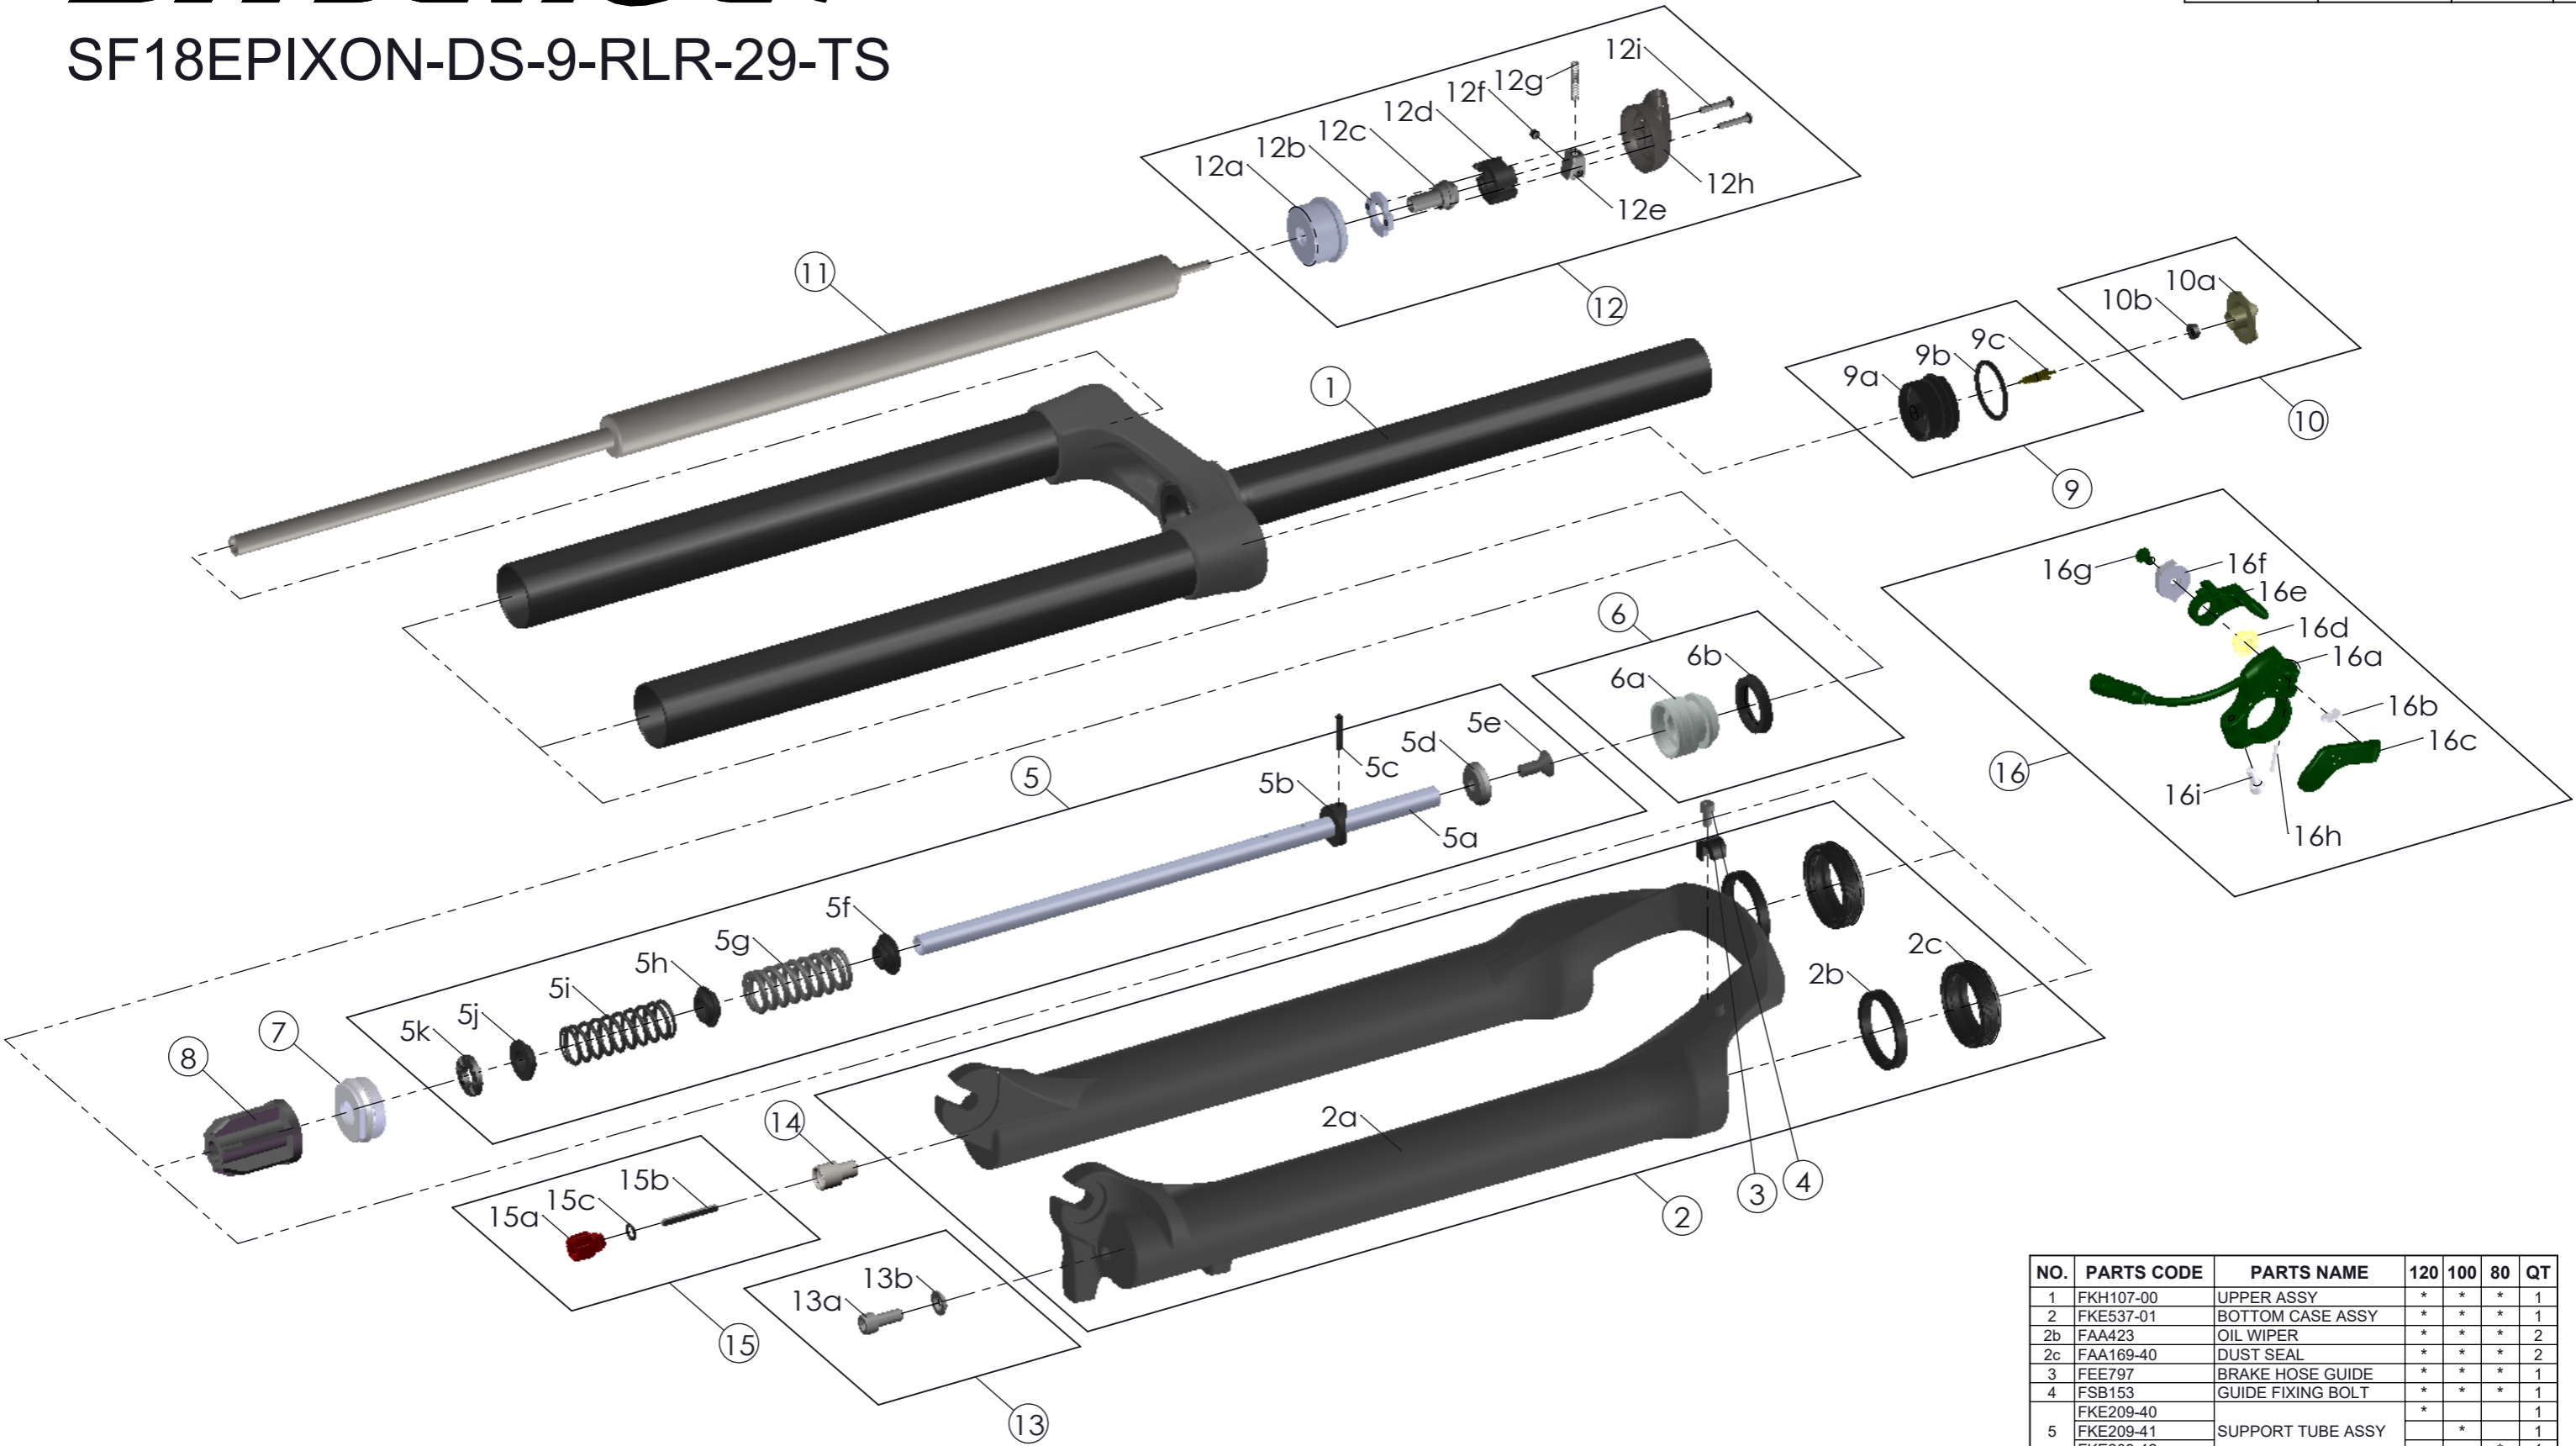

## SF18EPIXON-DS-9-RLR-29-TS

Date	2016.12.27	Version	0
Amended			

NO.	PARTS CODE	PARTS NAME	120	100	80	QT
1	FKH107-00	UPPER ASSY	*	*	*	1
2	FKE537-01	BOTTOM CASE ASSY	*	*	*	1
2b	FAA423	OIL WIPER	*	*	*	2
2c	FAA169-40	DUST SEAL	*	*	*	2
3	FEE797	BRAKE HOSE GUIDE	*	*	*	1
4	FSB153	GUIDE FIXING BOLT	*	*	*	1
5	FKE209-40	SUPPORT TUBE ASSY	*			1
	FKE209-41			*		1
	FKE209-42				*	1
6	FKA022-20	PISTON UNIT	*	*	*	1
7	FEE243-20	FORK NOSE	*	*	*	1
8	FEE248-20	BOTTOM STOPPER	*	*	*	1
9	FKE075-04	AIR CAP ASSY	*	*	*	1
10	FKE076-50	VALVE CAP ASSY	*	*	*	1
11	FUN071-10	RLR UNIT	*	*	*	1
12	FKE310-07	RL COVER ASSY	*	*	*	1
13	FKA044	FIXING BOLT SET	*	*	*	1
14	FSB058	DAMPER FIXING BOLT	*	*	*	1
15	FKA004-30	DAMPER KNOB ASSY	*	*	*	1
16	SL12SC-RLO	REMOTE LEVER ASSY	*	*	*	1