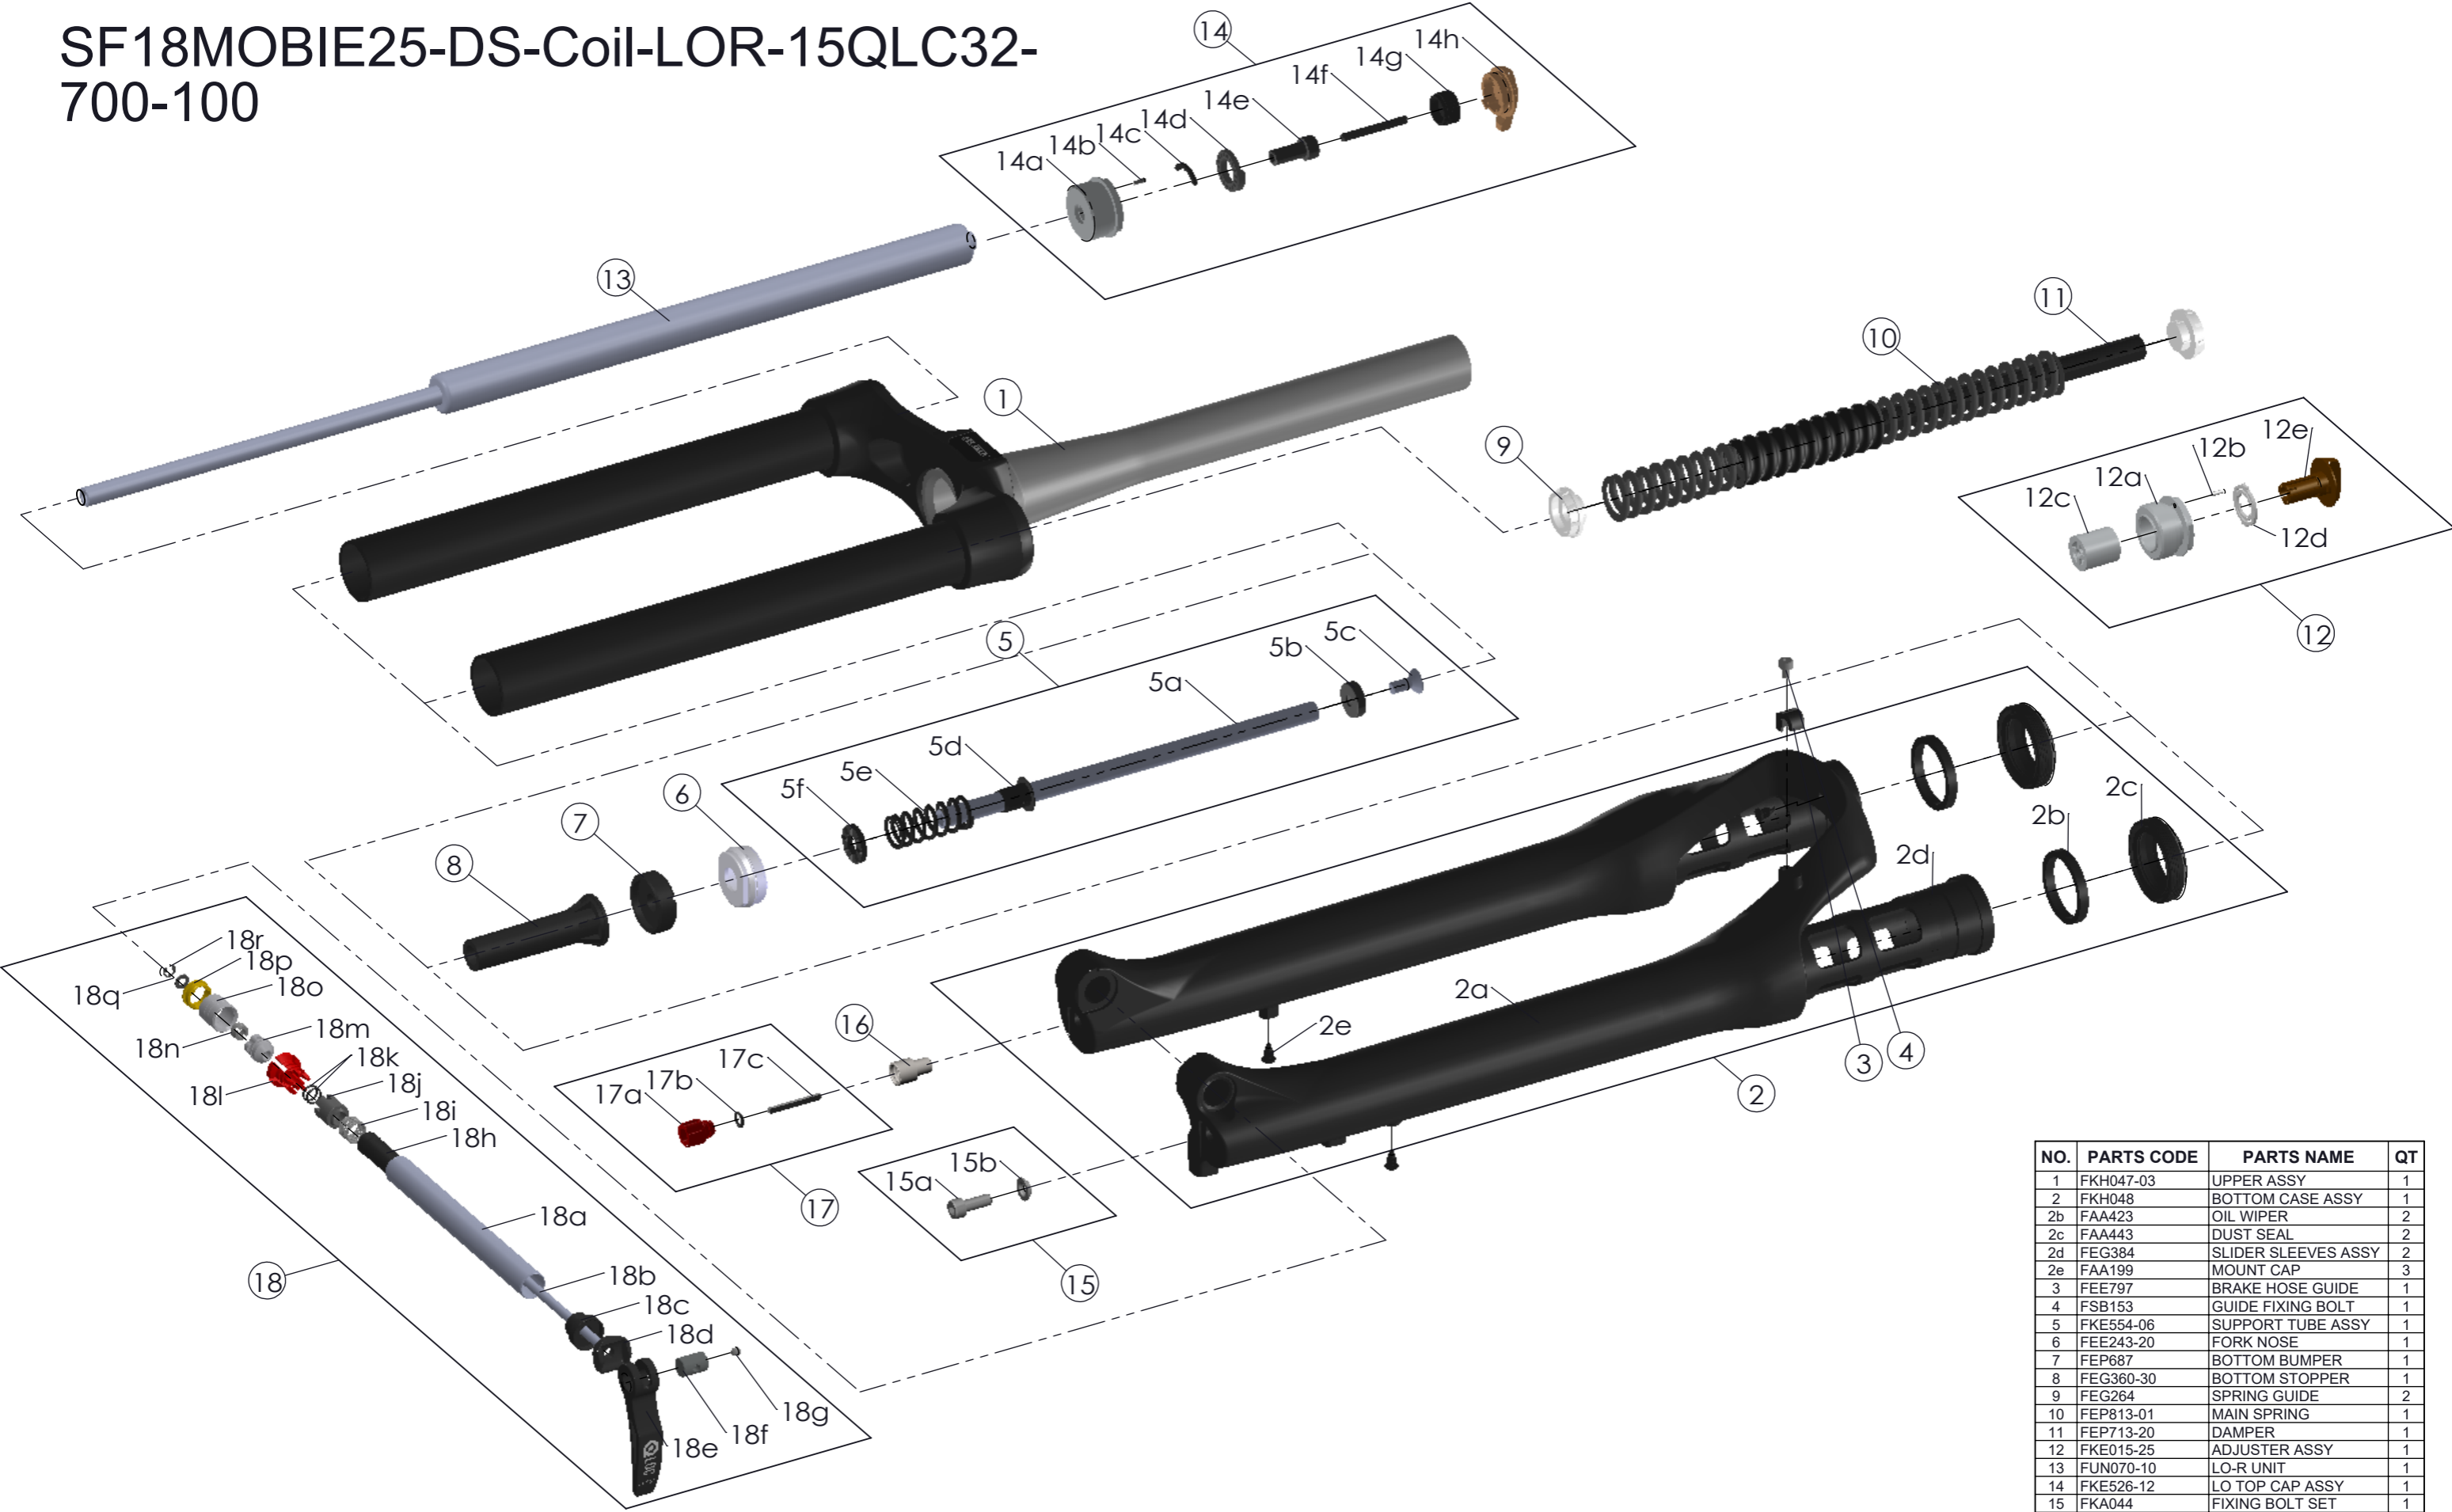

# SUNTOUR

SF18MOBIE25-DS-Coil-LOR-15QLC32-700-100

Date	2018.-7.24	Version	0
Amended			

NO.	PARTS CODE	PARTS NAME	QT
1	FKH047-03	UPPER ASSY	1
2	FKH048	BOTTOM CASE ASSY	1
2b	FAA423	OIL WIPER	2
2c	FAA443	DUST SEAL	2
2d	FEG384	SLIDER SLEEVES ASSY	2
2e	FAA199	MOUNT CAP	3
3	FEE797	BRAKE HOSE GUIDE	1
4	FSB153	GUIDE FIXING BOLT	1
5	FKE554-06	SUPPORT TUBE ASSY	1
6	FEE243-20	FORK NOSE	1
7	FEP687	BOTTOM BUMPER	1
8	FEG360-30	BOTTOM STOPPER	1
9	FEG264	SPRING GUIDE	2
10	FEP813-01	MAIN SPRING	1
11	FEP713-20	DAMPER	1
12	FKE015-25	ADJUSTER ASSY	1
13	FUN070-10	LO-R UNIT	1
14	FKE526-12	LO TOP CAP ASSY	1
15	FKA044	FIXING BOLT SET	1
16	FSB058	DAMPER FIXING BOLT	1
17	FKA004-21	DAMPER KNOB ASSY	1
18	FKA069-25	15QLC32 AXLE SET	1