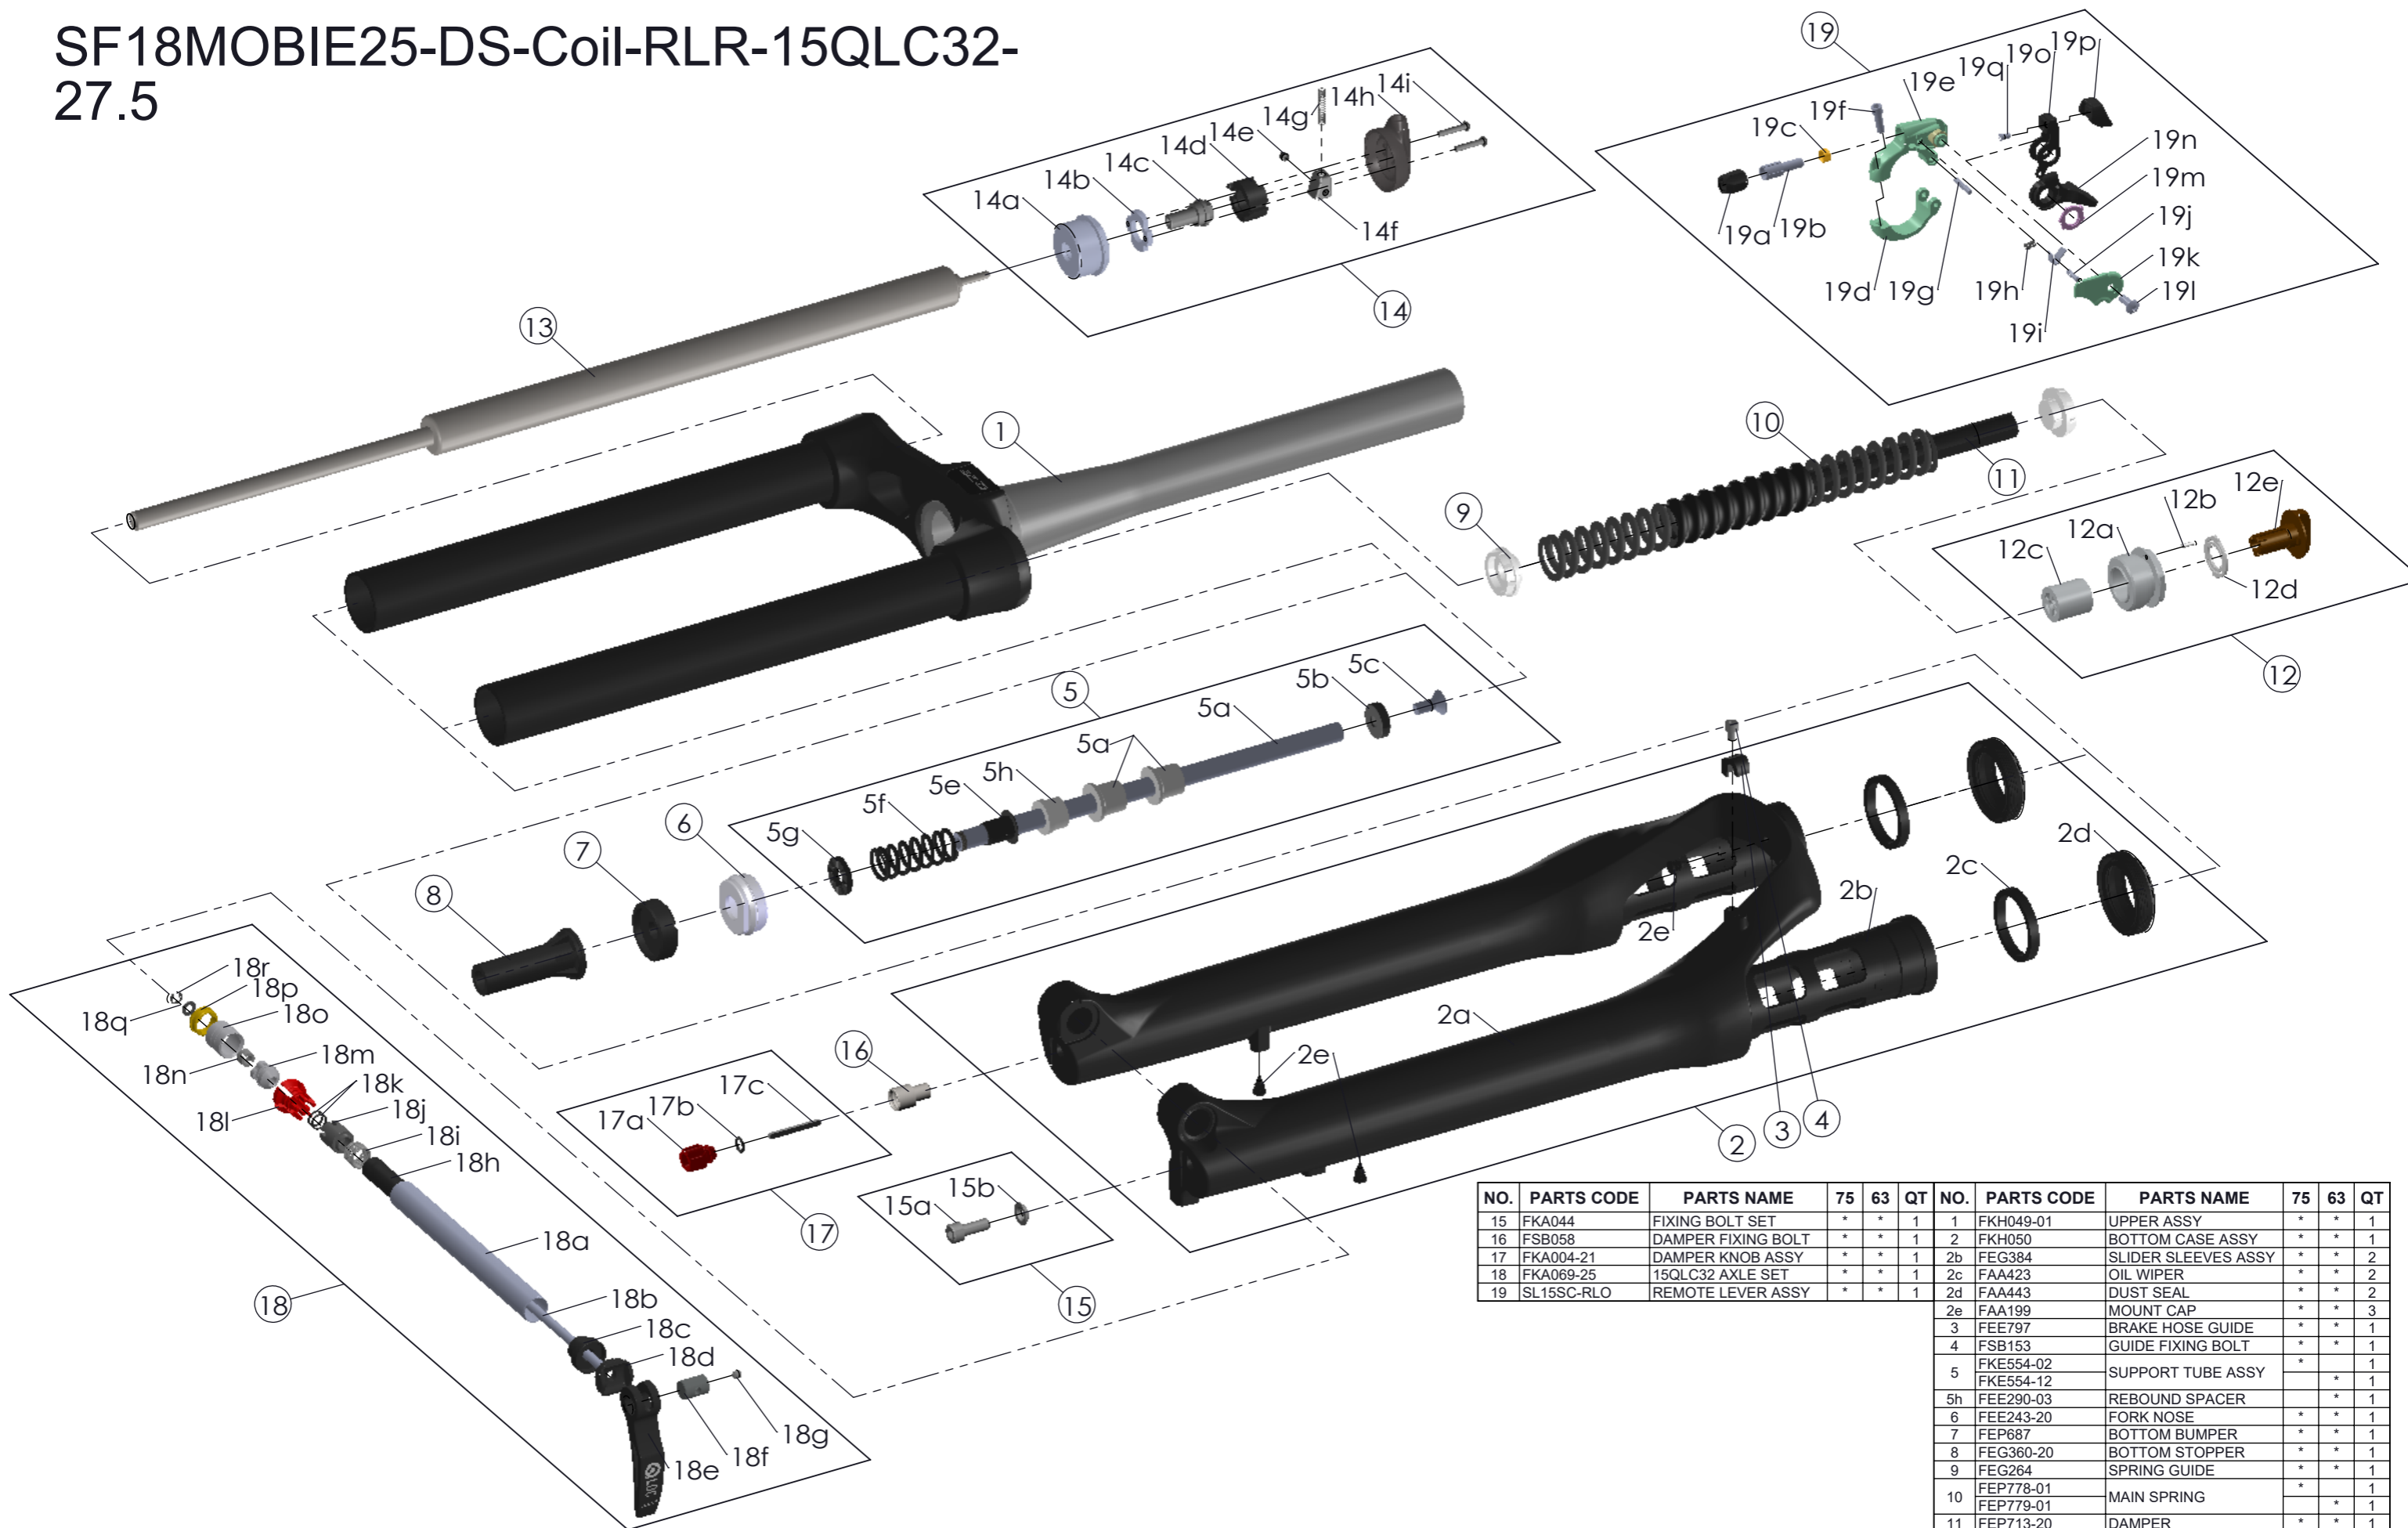

## SF18MOBIE25-DS-Coil-RLR-15QLC32-27.5

Date	2018.-7.24	Version	0
Amended			

NO.	PARTS CODE	PARTS NAME	75	63	QT	NO.	PARTS CODE	PARTS NAME	75	63	QT
15	FKA044	FIXING BOLT SET	*	*	1	1	FKH049-01	UPPER ASSY	*	*	1
16	FSB058	DAMPER FIXING BOLT	*	*	1	2	FKH050	BOTTOM CASE ASSY	*	*	1
17	FKA004-21	DAMPER KNOB ASSY	*	*	1	2b	FEG384	SLIDER SLEEVES ASSY	*	*	2
18	FKA069-25	15QLC32 AXLE SET	*	*	1	2c	FAA423	OIL WIPER	*	*	2
19	SL15SC-RLO	REMOTE LEVER ASSY	*	*	1	2d	FAA443	DUST SEAL	*	*	2
						2e	FAA199	MOUNT CAP	*	*	3
						3	FEE797	BRAKE HOSE GUIDE	*	*	1
						4	FSB153	GUIDE FIXING BOLT	*	*	1
						5	FKE554-02	SUPPORT TUBE ASSY	*	*	1
							FKE554-12		*	*	1
						5h	FEE290-03	REBOUND SPACER	*	*	1
						6	FEE243-20	FORK NOSE	*	*	2
						7	FEP687	BOTTOM BUMPER	*	*	1
						8	FEG360-20	BOTTOM STOPPER	*	*	1
						9	FEG264	SPRING GUIDE	*	*	1
							FEP778-01	MAIN SPRING	*	*	1
							FEP779-01		*	*	1
						11	FEP713-20	DAMPER	*	*	1
						12	FKE015-25	ADJUSTER ASSY	*	*	1
						13	FUN071-00	RL-R UNIT	*	*	1
						14	FKE310-30	RL COVER ASSY	*	*	1