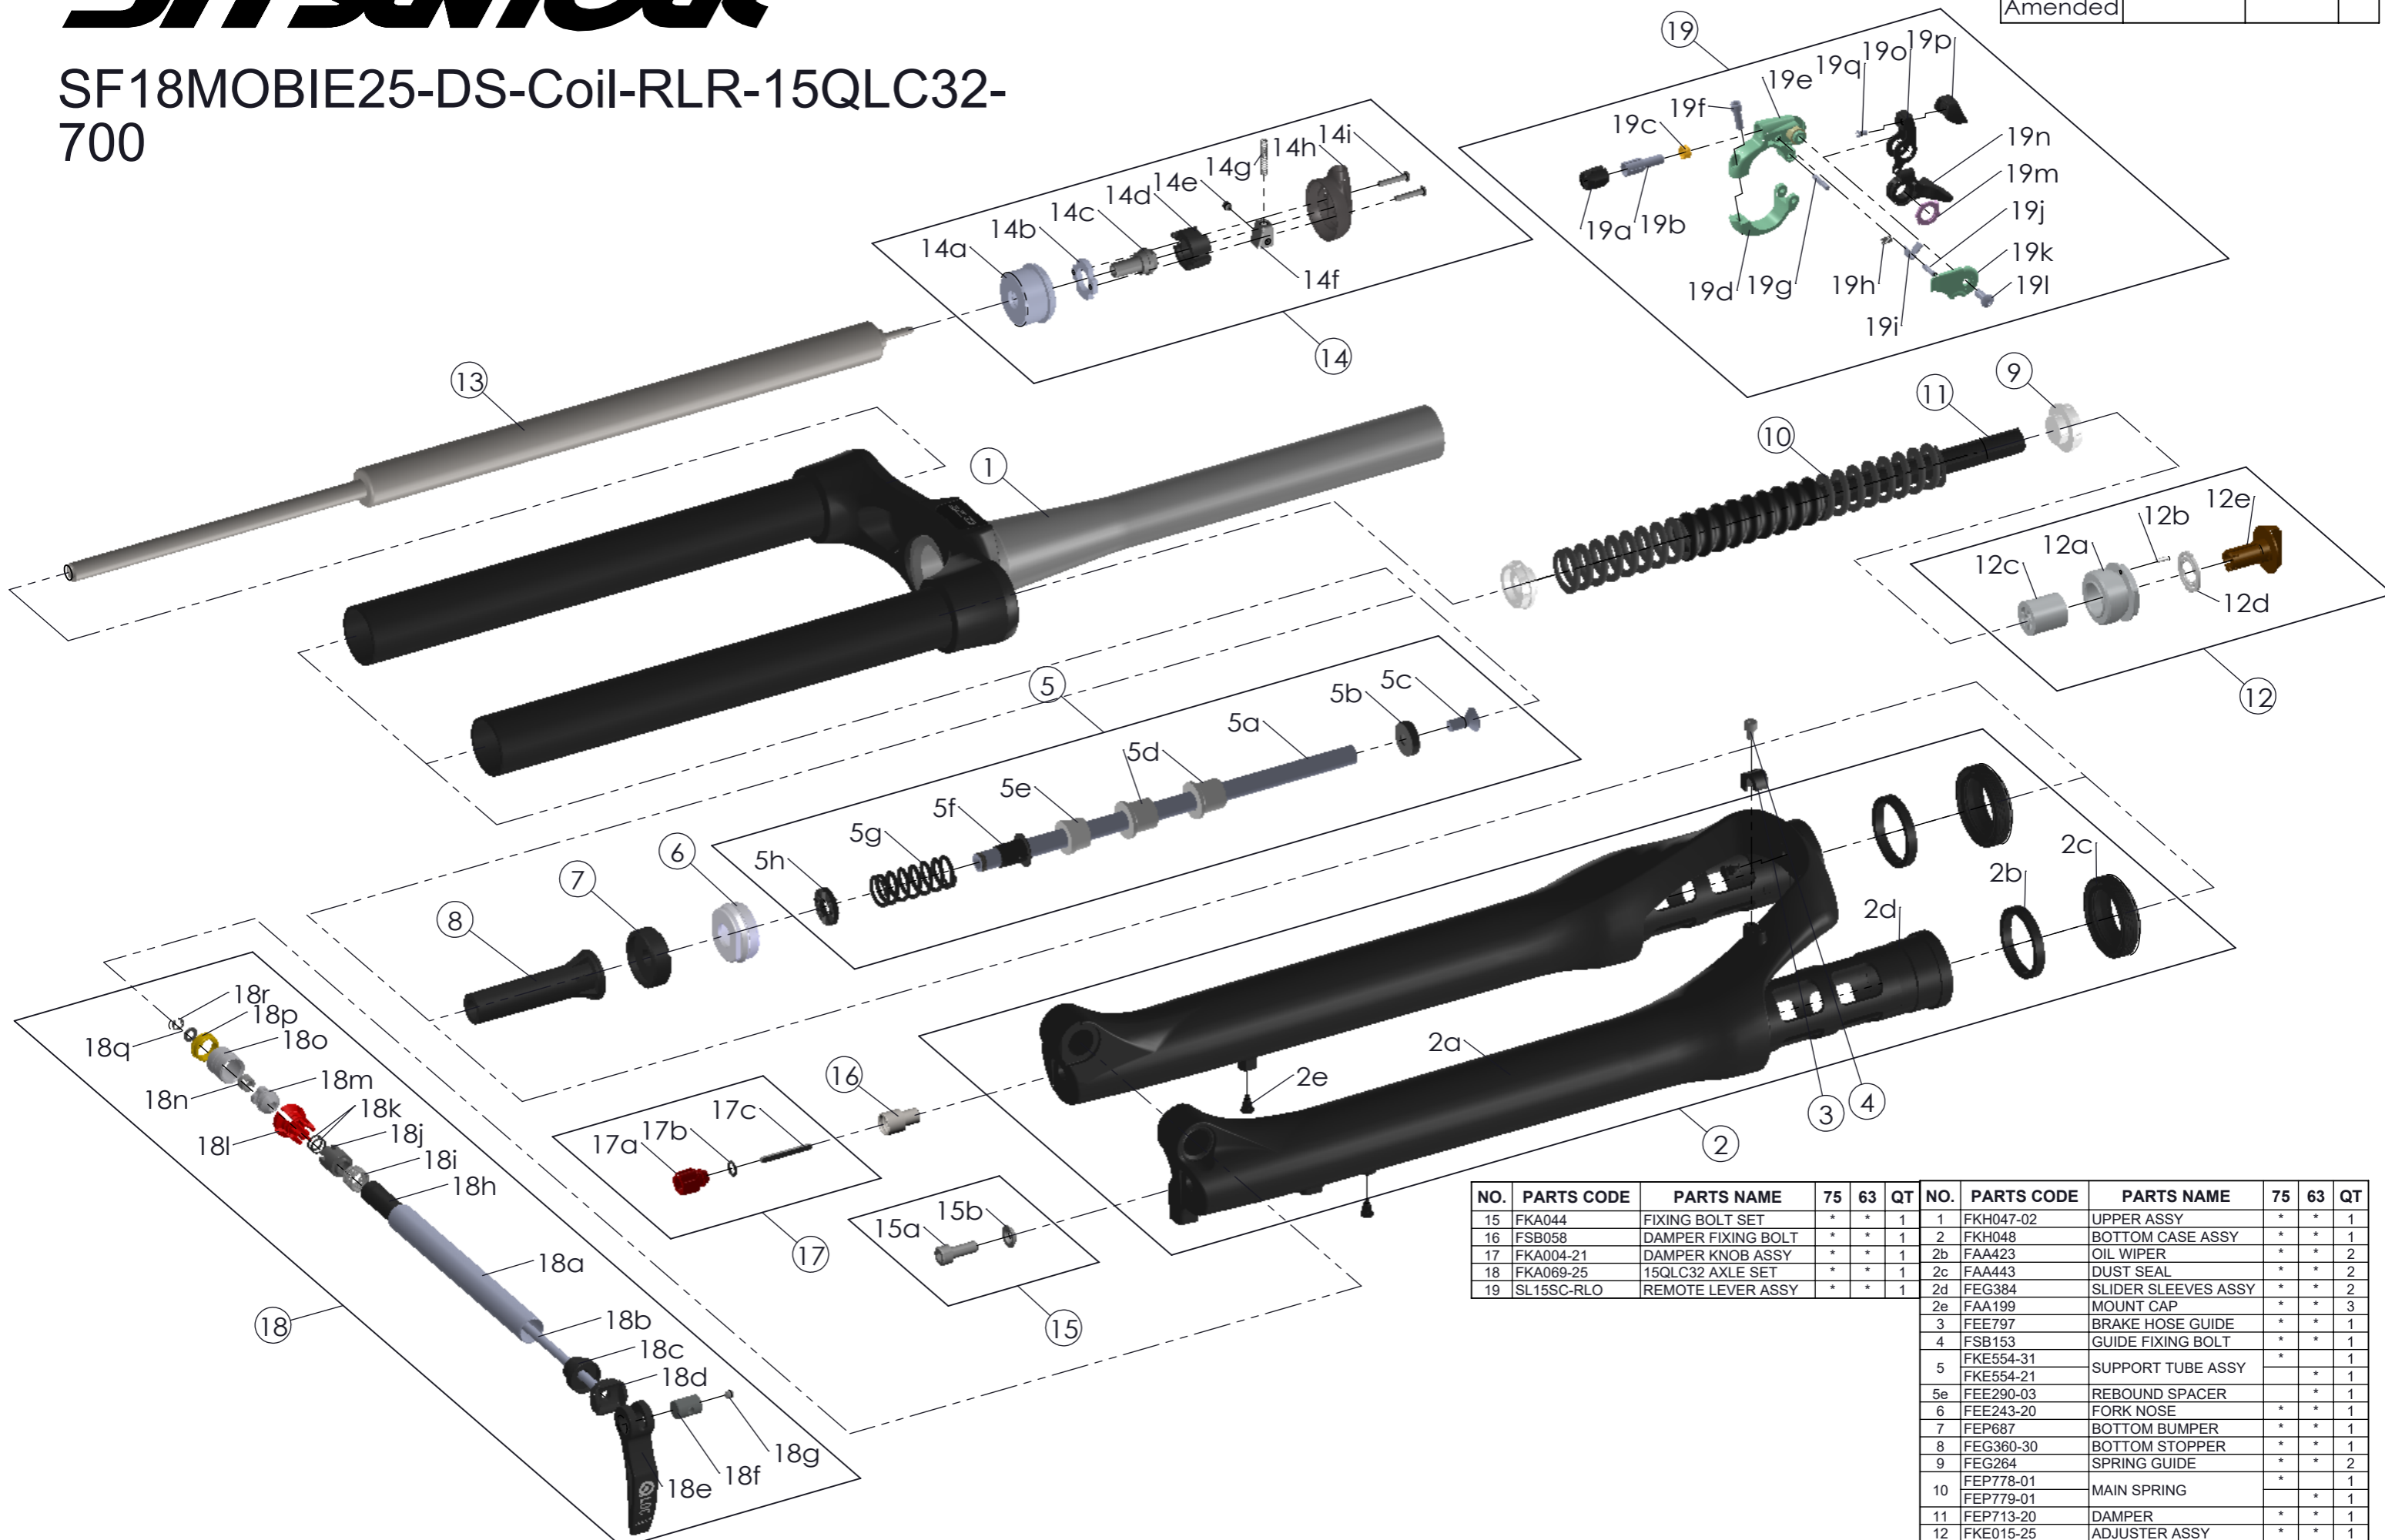

SUNTOUR

SF18MOBIE25-DS-Coil-RLR-15QLC32-700

Date	2018.-7.24	Version	0
Amended			

NO.	PARTS CODE	PARTS NAME	75	63	QT	NO.	PARTS CODE	PARTS NAME	75	63	QT
15	FKA044	FIXING BOLT SET	*	*	1	1	FKH047-02	UPPER ASSY	*	*	1
16	FSB058	DAMPER FIXING BOLT	*	*	1	2	FKH048	BOTTOM CASE ASSY	*	*	1
17	FKA004-21	DAMPER KNOB ASSY	*	*	1	2b	FAA423	OIL WIPER	*	*	2
18	FKA069-25	15QLC32 AXLE SET	*	*	1	2c	FAA443	DUST SEAL	*	*	2
19	SL15SC-RLO	REMOTE LEVER ASSY	*	*	1	2d	FEG384	SLIDER SLEEVES ASSY	*	*	2
						2e	FAA199	MOUNT CAP	*	*	3
						3	FEE797	BRAKE HOSE GUIDE	*	*	1
						4	FSB153	GUIDE FIXING BOLT	*	*	1
						5	FKE554-31	SUPPORT TUBE ASSY	*	*	1
						5e	FEE290-03	REBOUND SPACER	*	*	1
						6	FEE243-20	FORK NOSE	*	*	1
						7	FEP687	BOTTOM BUMPER	*	*	1
						8	FEG360-30	BOTTOM STOPPER	*	*	1
						9	FEG264	SPRING GUIDE	*	*	2
						10	FEP778-01	MAIN SPRING	*	*	1
							FEP779-01		*	*	1
						11	FEP713-20	DAMPER	*	*	1
						12	FKE015-25	ADJUSTER ASSY	*	*	1
						13	FUN071-00	RL-R UNIT	*	*	1
						14	FKE310-30	RL COVER ASSY	*	*	1