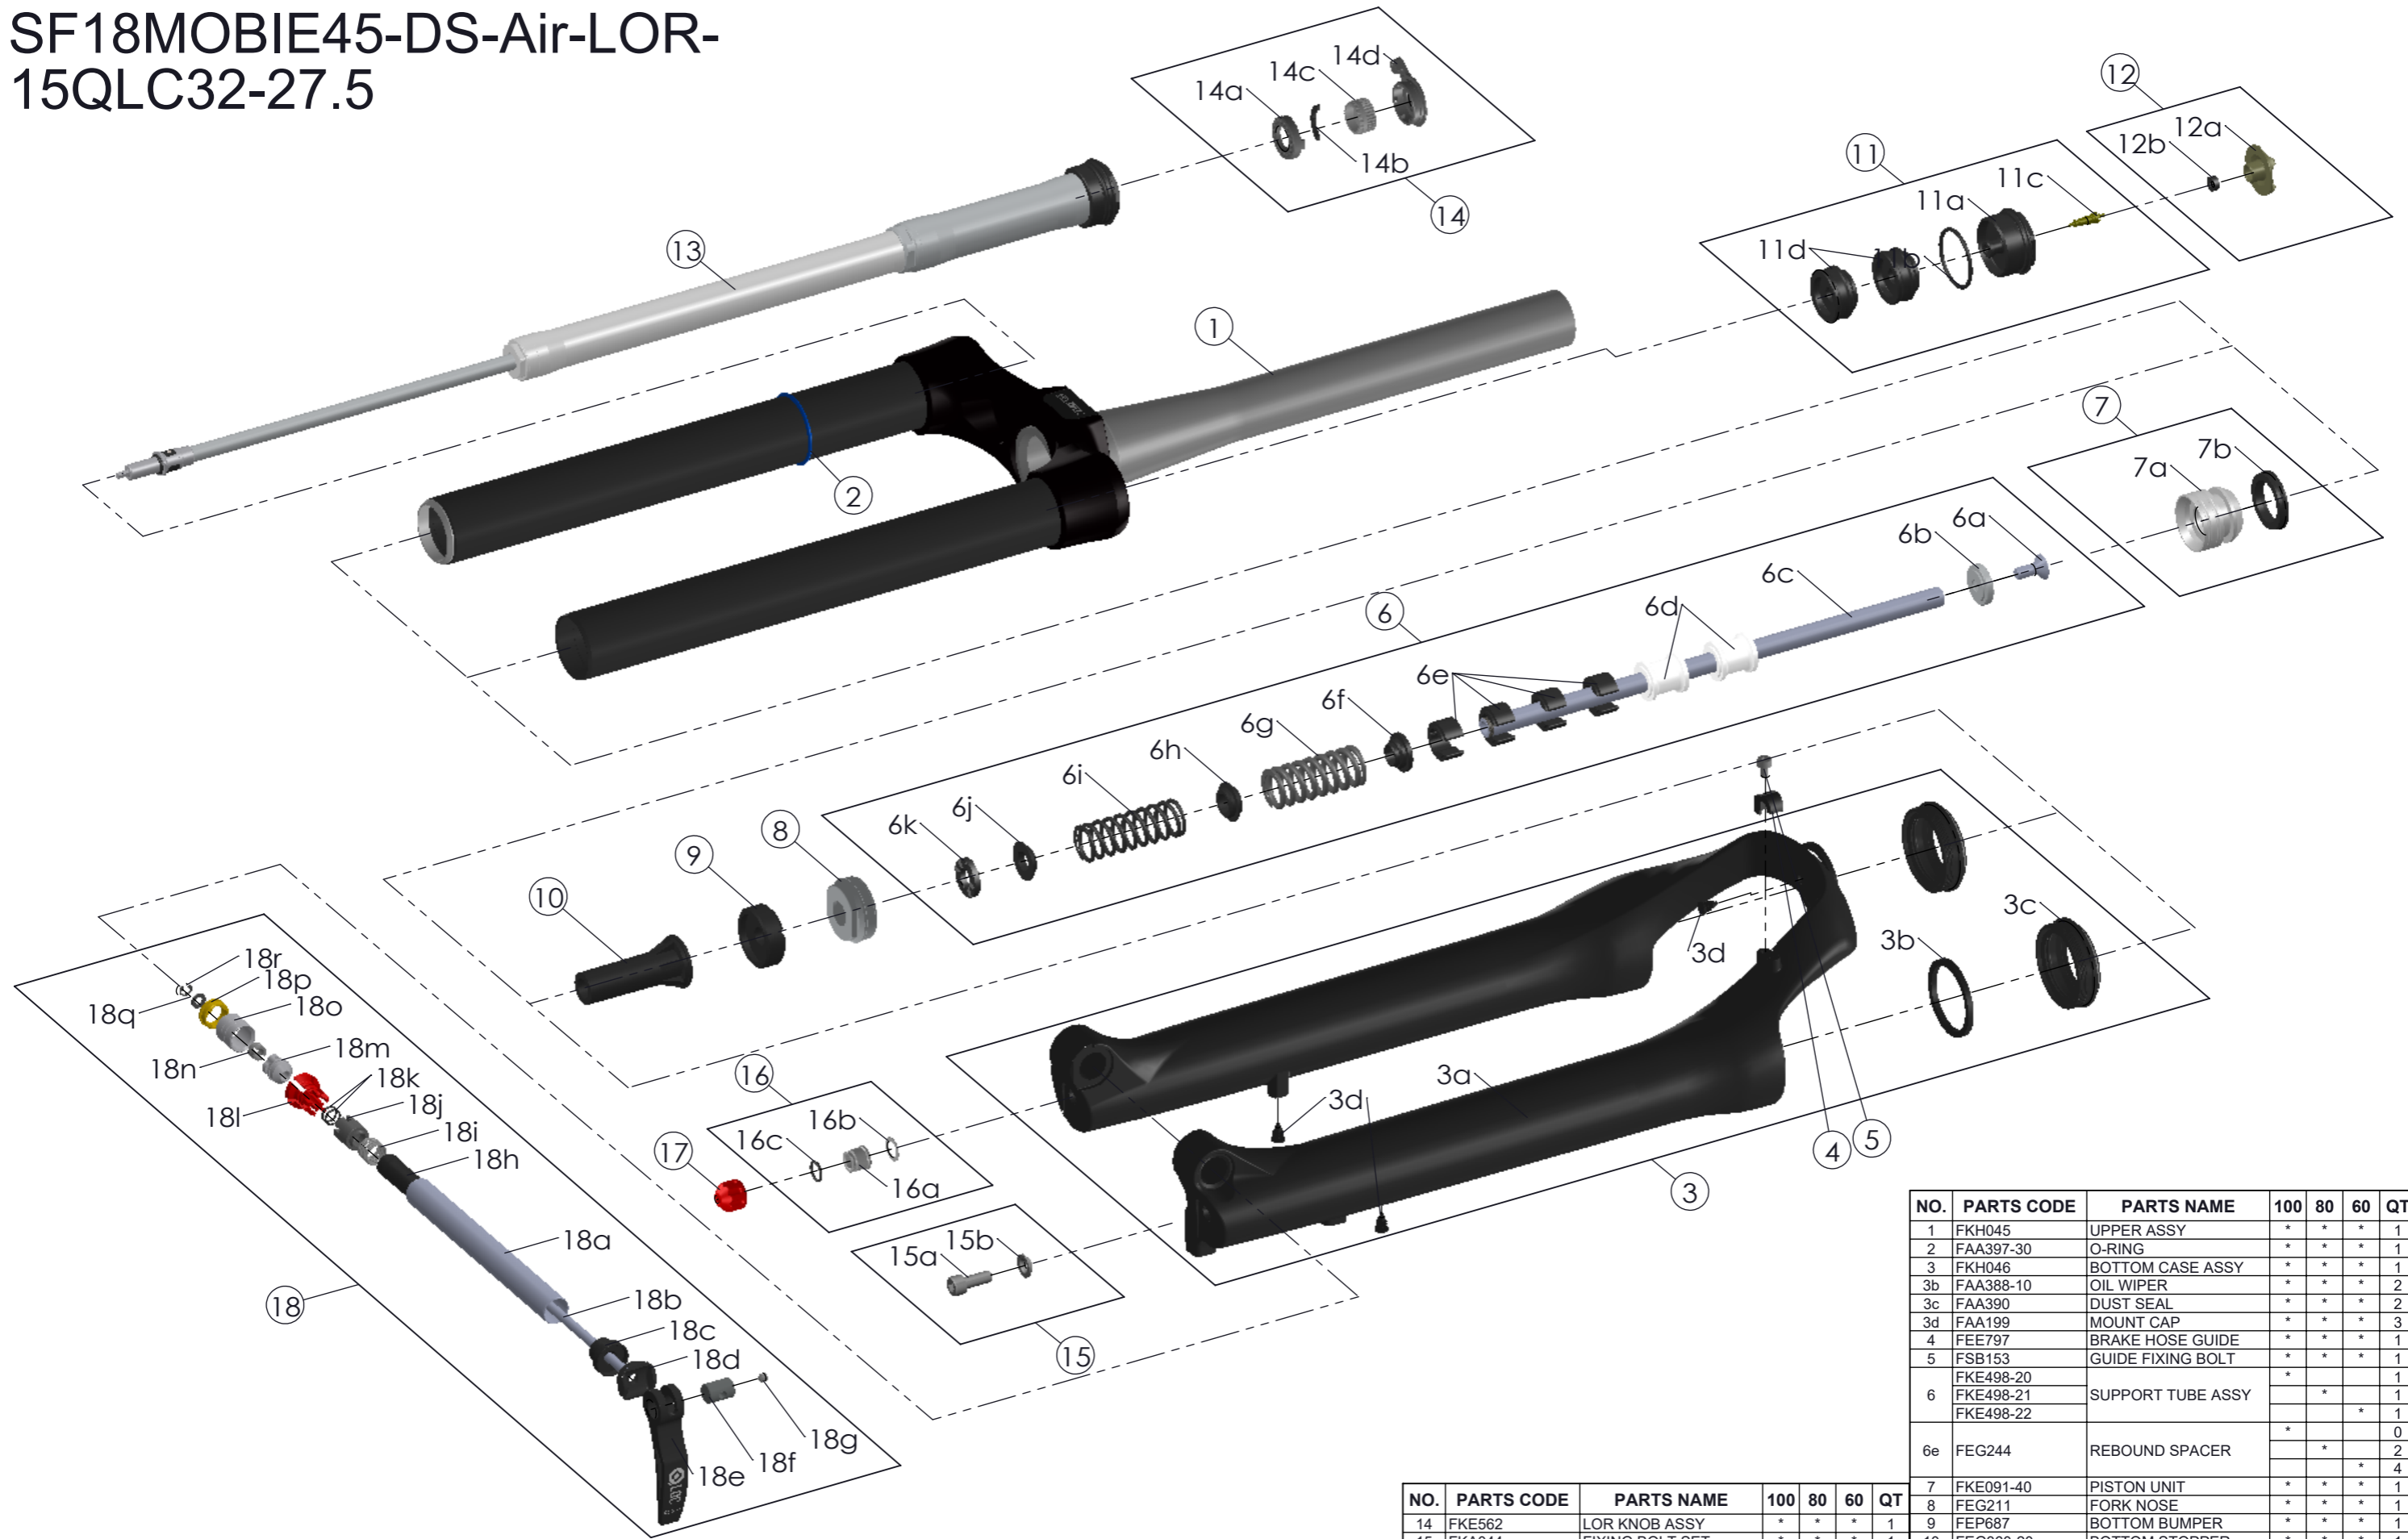

SUNTOUR

SF18MOBIE45-DS-Air-LOR-15QLC32-27.5

Date	2018.-7.26	Version	0
Amended			

NO.	PARTS CODE	PARTS NAME	100	80	60	QT
1	FKH045	UPPER ASSY	*	*	*	1
2	FAA397-30	O-RING	*	*	*	1
3	FKH046	BOTTOM CASE ASSY	*	*	*	1
3b	FAA388-10	OIL WIPER	*	*	*	2
3c	FAA390	DUST SEAL	*	*	*	2
3d	FAA199	MOUNT CAP	*	*	*	3
4	FEE797	BRAKE HOSE GUIDE	*	*	*	1
5	FSB153	GUIDE FIXING BOLT	*	*	*	1
	FKE498-20		*	*	*	1
6	FKE498-21	SUPPORT TUBE ASSY	*	*	*	1
	FKE498-22		*	*	*	1
6e	FEG244	REBOUND SPACER	*	*	*	0
			*	*	*	2
			*	*	*	4
7	FKE091-40	PISTON UNIT	*	*	*	1
8	FEG211	FORK NOSE	*	*	*	1
9	FEP687	BOTTOM BUMPER	*	*	*	1
10	FEG360-20	BOTTOM STOPPER	*	*	*	1
11	FKE075-18	AIR CAP ASSY	*	*	*	1
12	FKE076-50	VALVE CAP ASSY	*	*	*	1
13	FUN062-35	LO-R UNIT	*	*	*	1

NO.	PARTS CODE	PARTS NAME	100	80	60	QT
14	FKE562	LOR KNOB ASSY	*	*	*	1
15	FKA044	FIXING BOLT SET	*	*	*	1
16	FKE436	FIXING NUT SET	*	*	*	1
17	FEG201	REBOUND KNOB	*	*	*	1
18	FKA069-25	15QLC32 AXLE SET	*	*	*	1