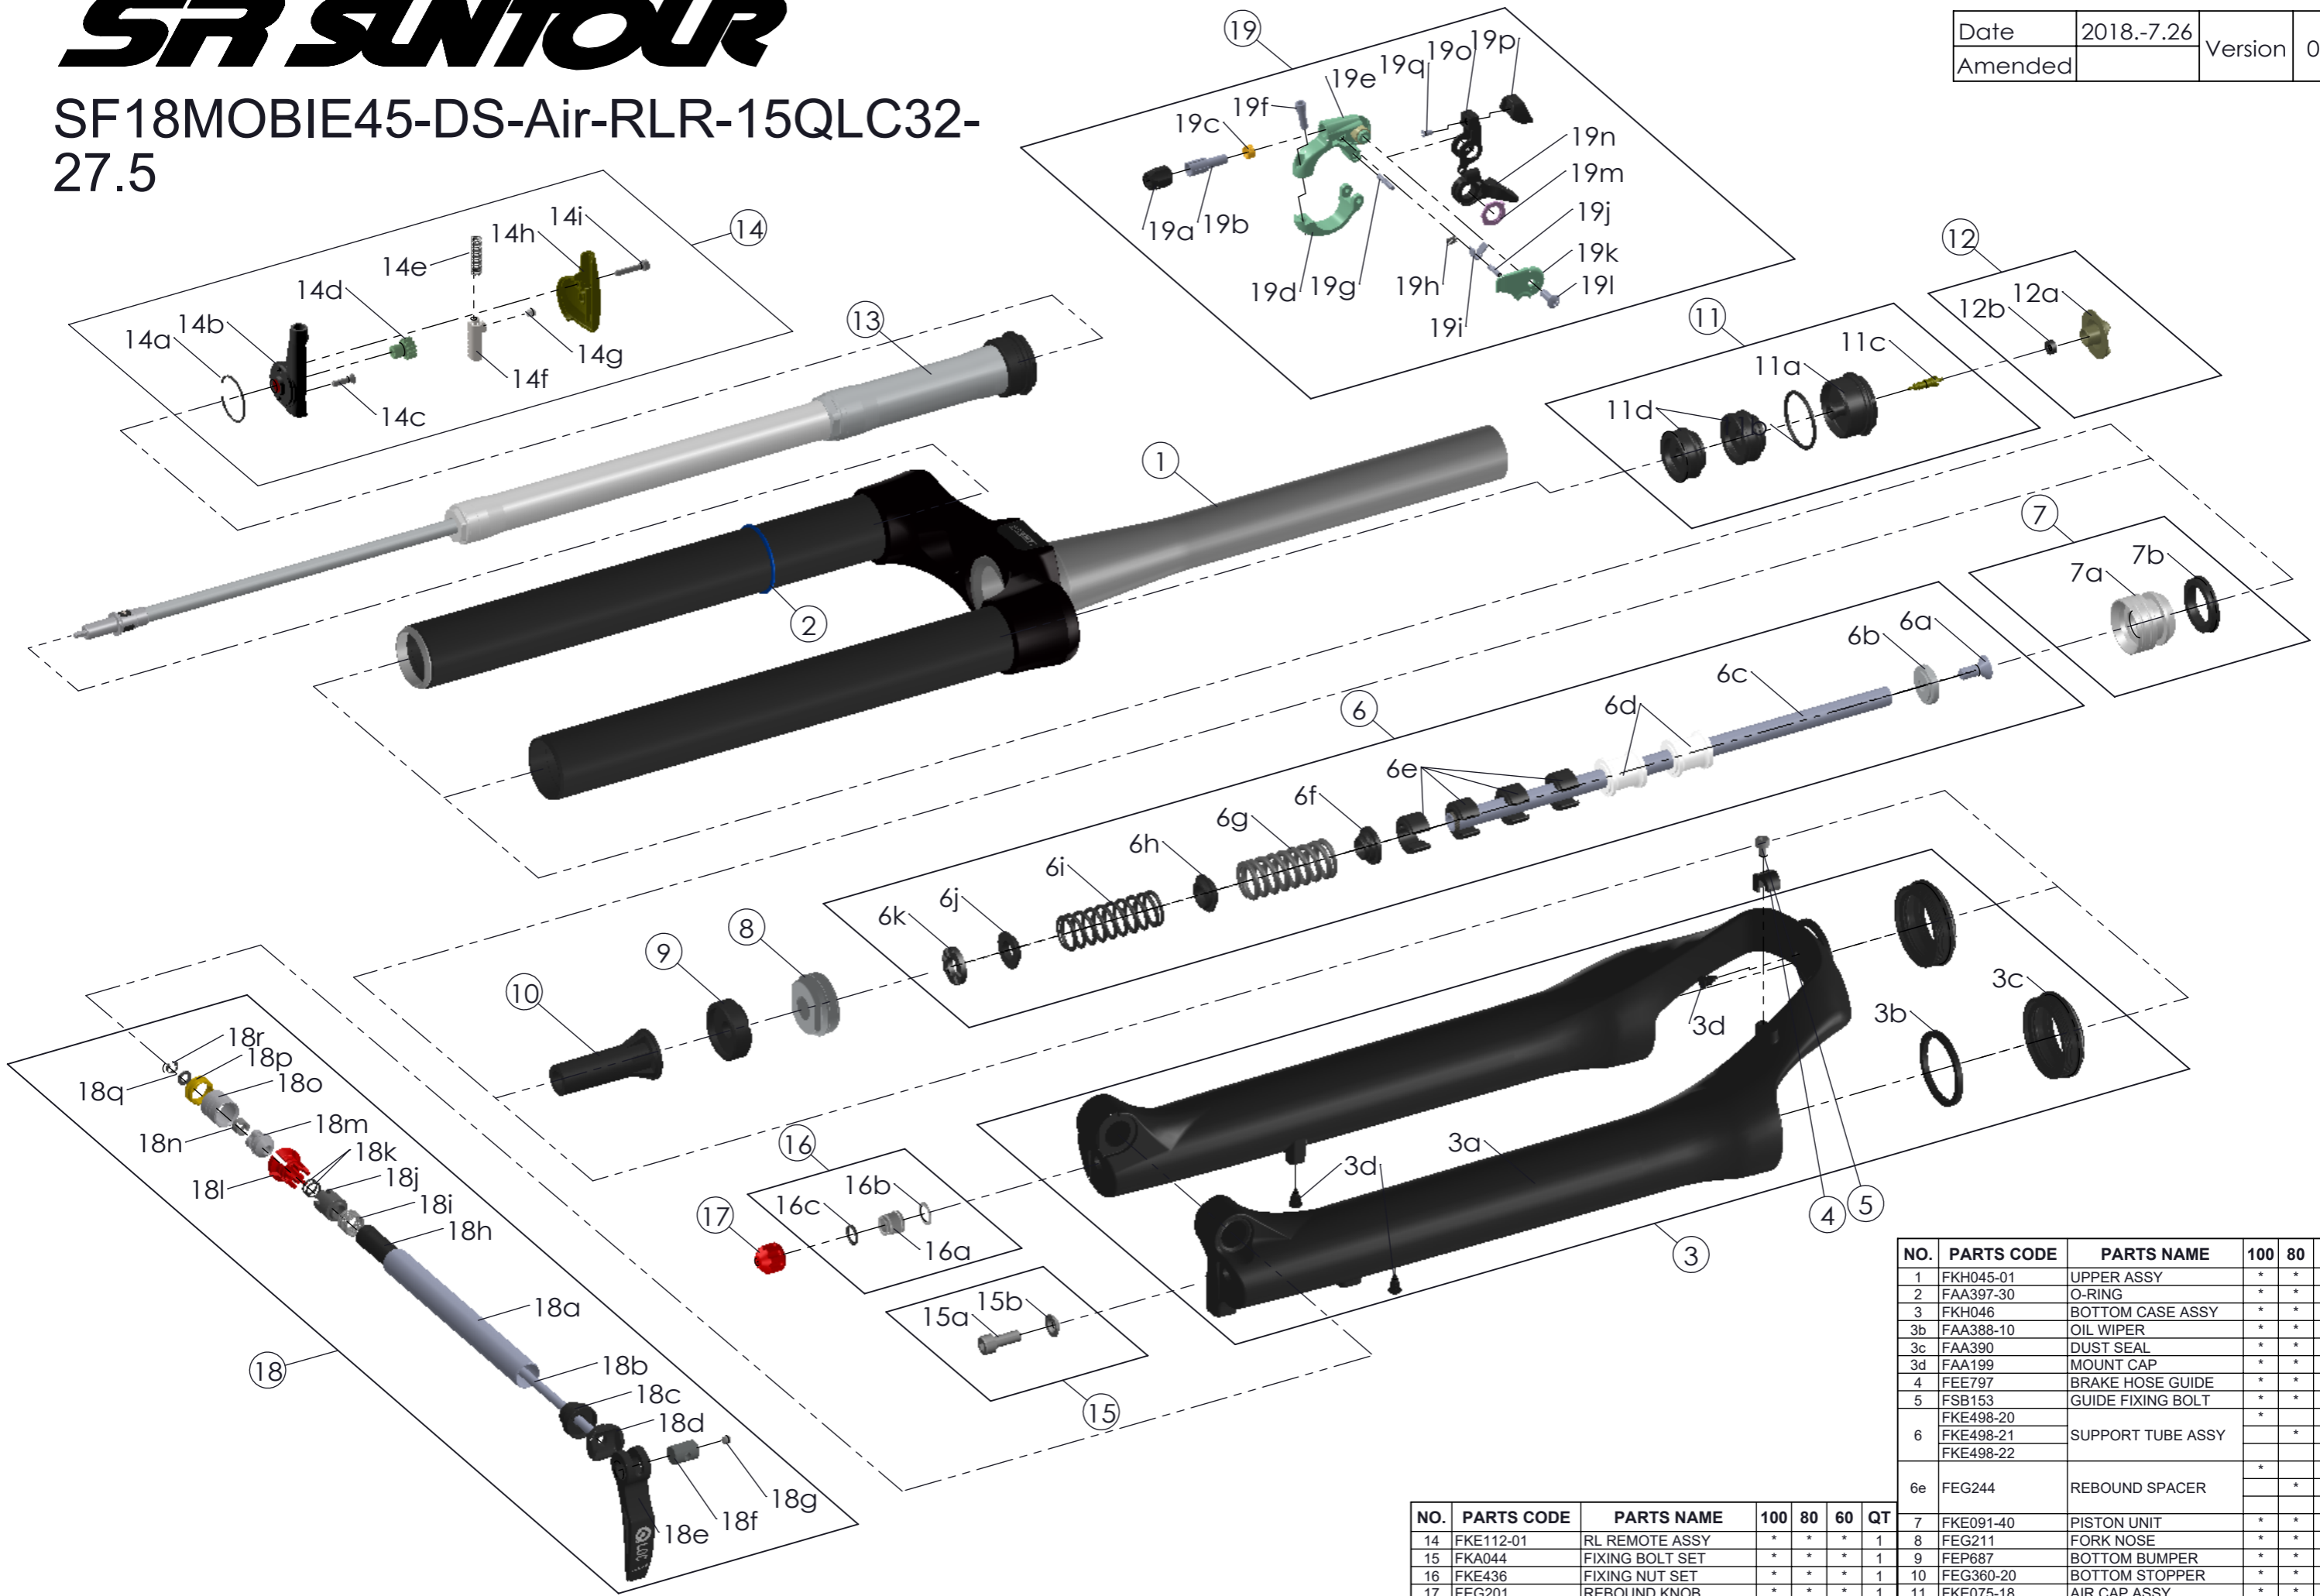

SUNTOUR

SF18MOBIE45-DS-Air-RLR-15QLC32-27.5

Date	2018.-7.26	Version	0
Amended			

NO.	PARTS CODE	PARTS NAME	100	80	60	QT
1	FKH045-01	UPPER ASSY	*	*	*	1
2	FAA397-30	O-RING	*	*	*	1
3	FKH046	BOTTOM CASE ASSY	*	*	*	1
3b	FAA388-10	OIL WIPER	*	*	*	2
3c	FAA390	DUST SEAL	*	*	*	2
3d	FAA199	MOUNT CAP	*	*	*	3
4	FEE797	BRAKE HOSE GUIDE	*	*	*	1
5	FSB153	GUIDE FIXING BOLT	*	*	*	1
6	FKE498-20	SUPPORT TUBE ASSY	*	*	*	1
	FKE498-21		*	*	*	1
	FKE498-22		*	*	*	0
6e	FEG244	REBOUND SPACER	*	*	*	2
7	FKE091-40	PISTON UNIT	*	*	*	1
	FEG211		FORK NOSE	*	*	*
8	FEG211	FORK NOSE	*	*	*	1
9	FEP687	BOTTOM BUMPER	*	*	*	1
10	FEG360-20	BOTTOM STOPPER	*	*	*	1
11	FKE075-18	AIR CAP ASSY	*	*	*	1
12	FKE076-50	VALVE CAP ASSY	*	*	*	1
13	FUN063-35	RL-R UNIT	*	*	*	1

NO.	PARTS CODE	PARTS NAME	100	80	60	QT
14	FKE112-01	RL REMOTE ASSY	*	*	*	1
15	FKA044	FIXING BOLT SET	*	*	*	1
16	FKE436	FIXING NUT SET	*	*	*	1
17	FEG201	REBOUND KNOB	*	*	*	1
18	FKA069-25	15QLC32 AXLE SET	*	*	*	1
19	SL15SC-RLO	REMOTE LEVER ASSY	*	*	*	1