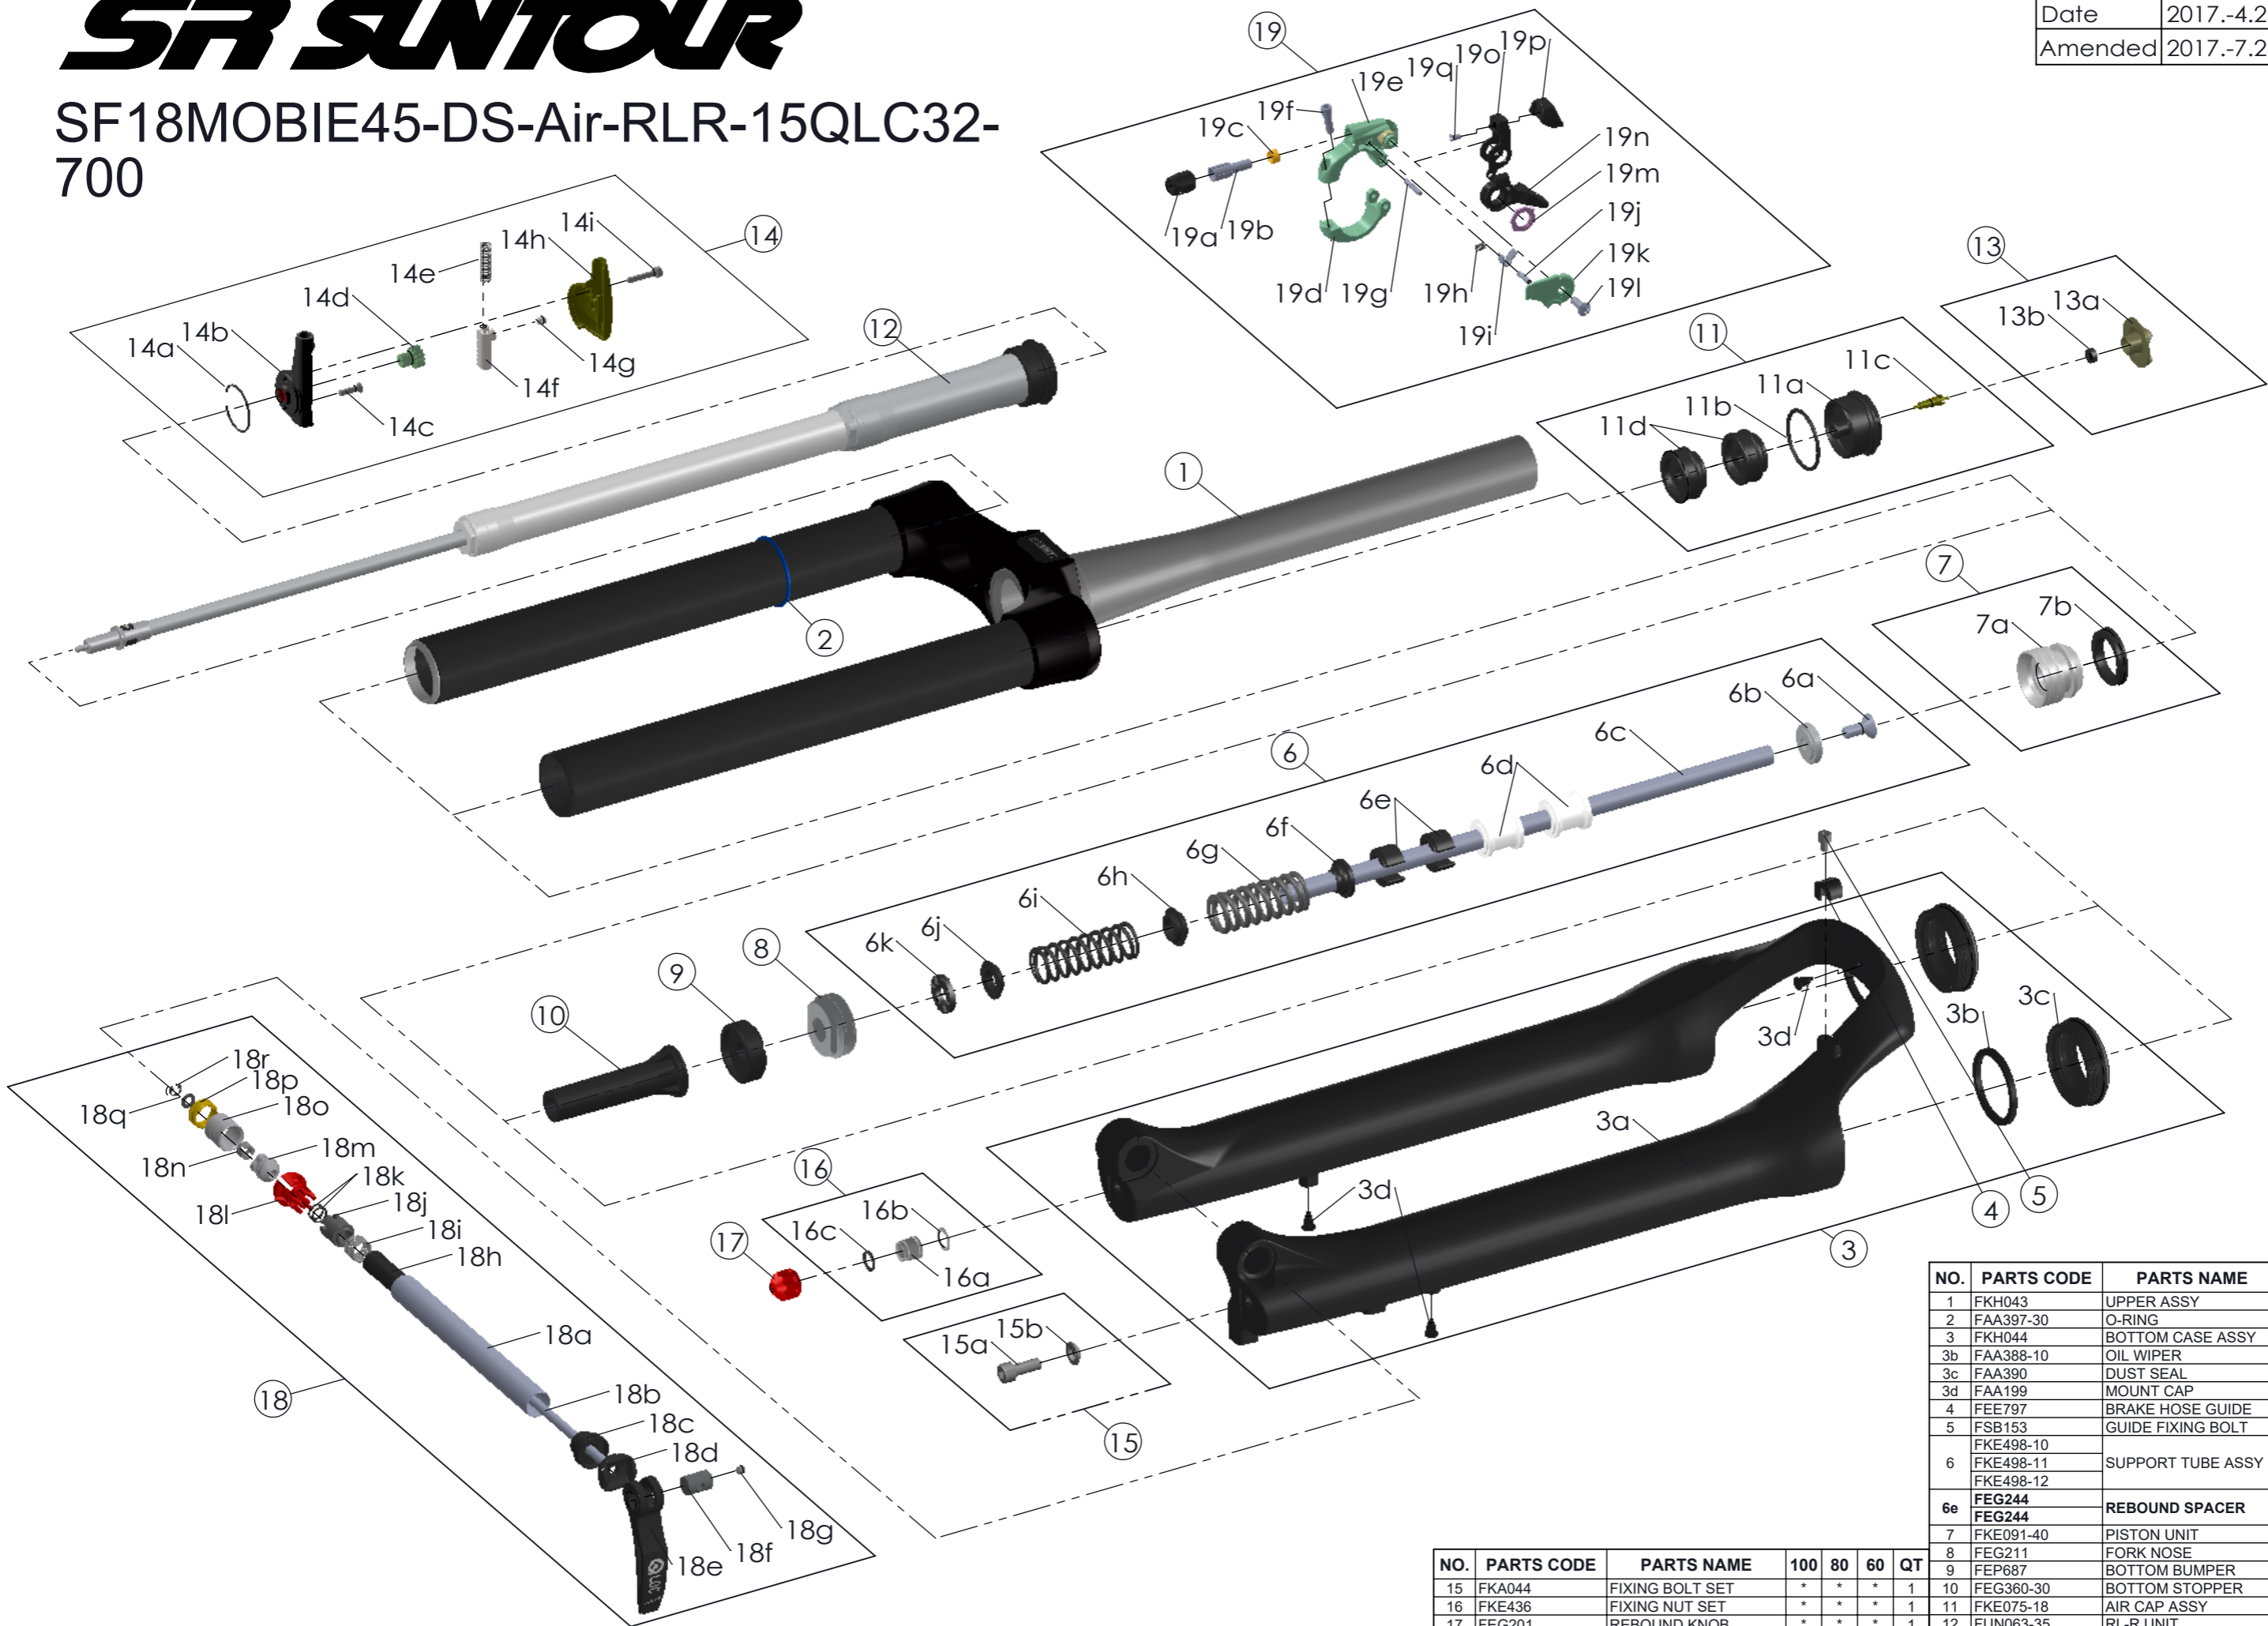

SUNTOUR

SF18MOBIE45-DS-Air-RLR-15QLC32-700

Date	2017.-4.21	Version	1
Amended	2017.-7.25		

NO.	PARTS CODE	PARTS NAME	100	80	60	QT
1	FKH043	UPPER ASSY	*	*	*	1
2	FAA397-30	O-RING	*	*	*	1
3	FKH044	BOTTOM CASE ASSY	*	*	*	1
3b	FAA388-10	OIL WIPER	*	*	*	2
3c	FAA390	DUST SEAL	*	*	*	2
3d	FAA199	MOUNT CAP	*	*	*	3
4	FEE797	BRAKE HOSE GUIDE	*	*	*	1
5	FSB153	GUIDE FIXING BOLT	*	*	*	1
	FKE498-10		*	*	*	1
6	FKE498-11	SUPPORT TUBE ASSY	*	*	*	1
	FKE498-12		*	*	*	1
6e	FEG244	REBOUND SPACER	*	*	*	2
	FEG244		*	*	*	1
7	FKE091-40	PISTON UNIT	*	*	*	1
8	FEG211	FORK NOSE	*	*	*	1
9	FEP687	BOTTOM BUMPER	*	*	*	1
10	FEG360-30	BOTTOM STOPPER	*	*	*	1
11	FKE075-18	AIR CAP ASSY	*	*	*	1
12	FUN063-35	RL-R UNIT	*	*	*	1
13	FKE076-50	VALVE CAP ASSY	*	*	*	1
14	FKE112-01	RL REMOTE ASSY	*	*	*	1
15	FKA044	FIXING BOLT SET	*	*	*	1
16	FKE436	FIXING NUT SET	*	*	*	1
17	FEG201	REBOUND KNOB	*	*	*	1
18	FKA069-25	15QLC32 AXLE SET	*	*	*	1
17	SL15SC-RLO	REMOTE LEVER ASSY	*	*	*	1