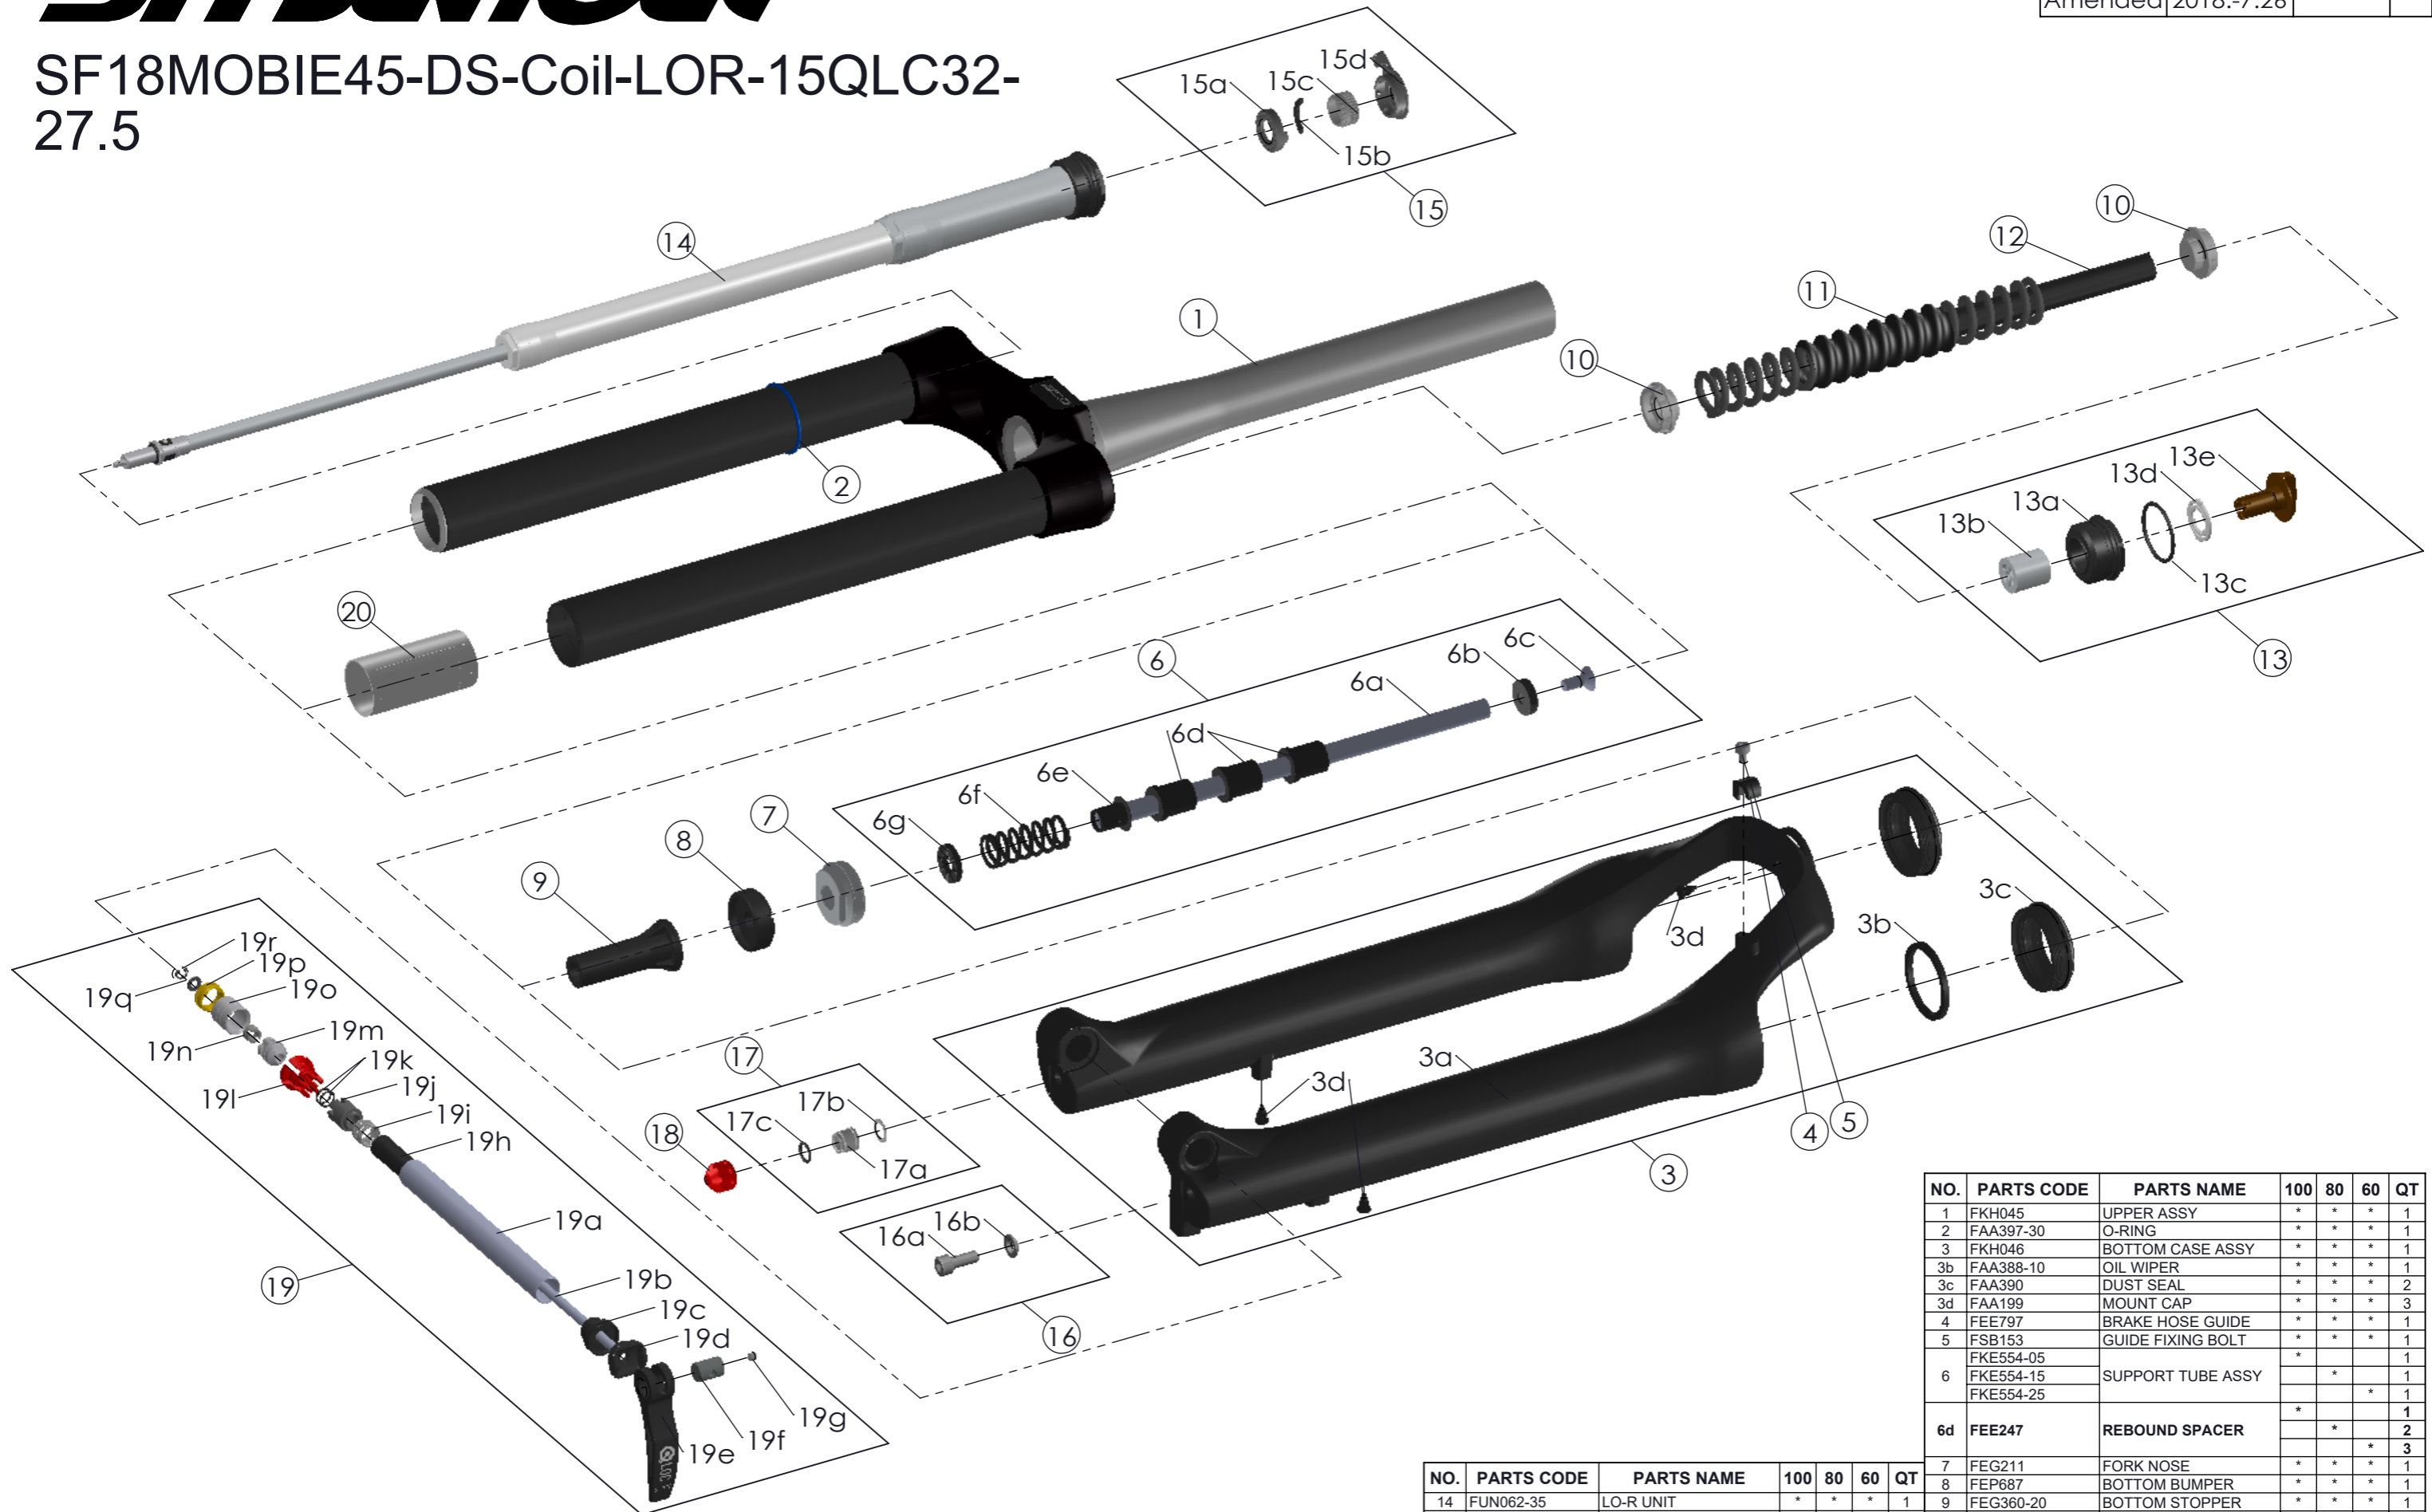

SUNTOUR

SF18MOBIE45-DS-Coil-LOR-15QLC32-27.5

Date	2017.-4.21	Version	1
Amended	2018.-7.26		

NO.	PARTS CODE	PARTS NAME	100	80	60	QT
1	FKH045	UPPER ASSY	*	*	*	1
2	FAA397-30	O-RING	*	*	*	1
3	FKH046	BOTTOM CASE ASSY	*	*	*	1
3b	FAA388-10	OIL WIPER	*	*	*	1
3c	FAA390	DUST SEAL	*	*	*	2
3d	FAA199	MOUNT CAP	*	*	*	3
4	FEE797	BRAKE HOSE GUIDE	*	*	*	1
5	FSB153	GUIDE FIXING BOLT	*	*	*	1
6	FKE554-05	SUPPORT TUBE ASSY	*	*	*	1
	FKE554-15		*	*	*	1
	FKE554-25		*	*	*	1
6d	FEE247	REBOUND SPACER	*	*	*	2
7	FEG211	FORK NOSE	*	*	*	1
8	FEP687	BOTTOM BUMPER	*	*	*	1
9	FEG360-20	BOTTOM STOPPER	*	*	*	1
10	FEE262-80	SPRING GUIDE	*	*	*	1
11	FEP786-01	MAIN SPRING	*	*	*	1
	FEP787-01		*	*	*	1
	FEP788-01		*	*	*	1
12	FEP789	DAMPER	*	*	*	1
13	FKE015-15	ADJUSTER ASSY	*	*	*	1
14	FUN062-35	LO-R UNIT	*	*	*	1
15	FKE562	LO-R KNOB ASSY	*	*	*	1
16	FKA044	FIXING BOLT SET	*	*	*	1
17	FKE436	FIXING NUT SET	*	*	*	1
18	FEG201	REBOUND KNOB	*	*	*	1
19	FKA069-25	15QLC32 AXLE SET	*	*	*	1
20	FEG463-10	SLEEVE	*	*	*	1