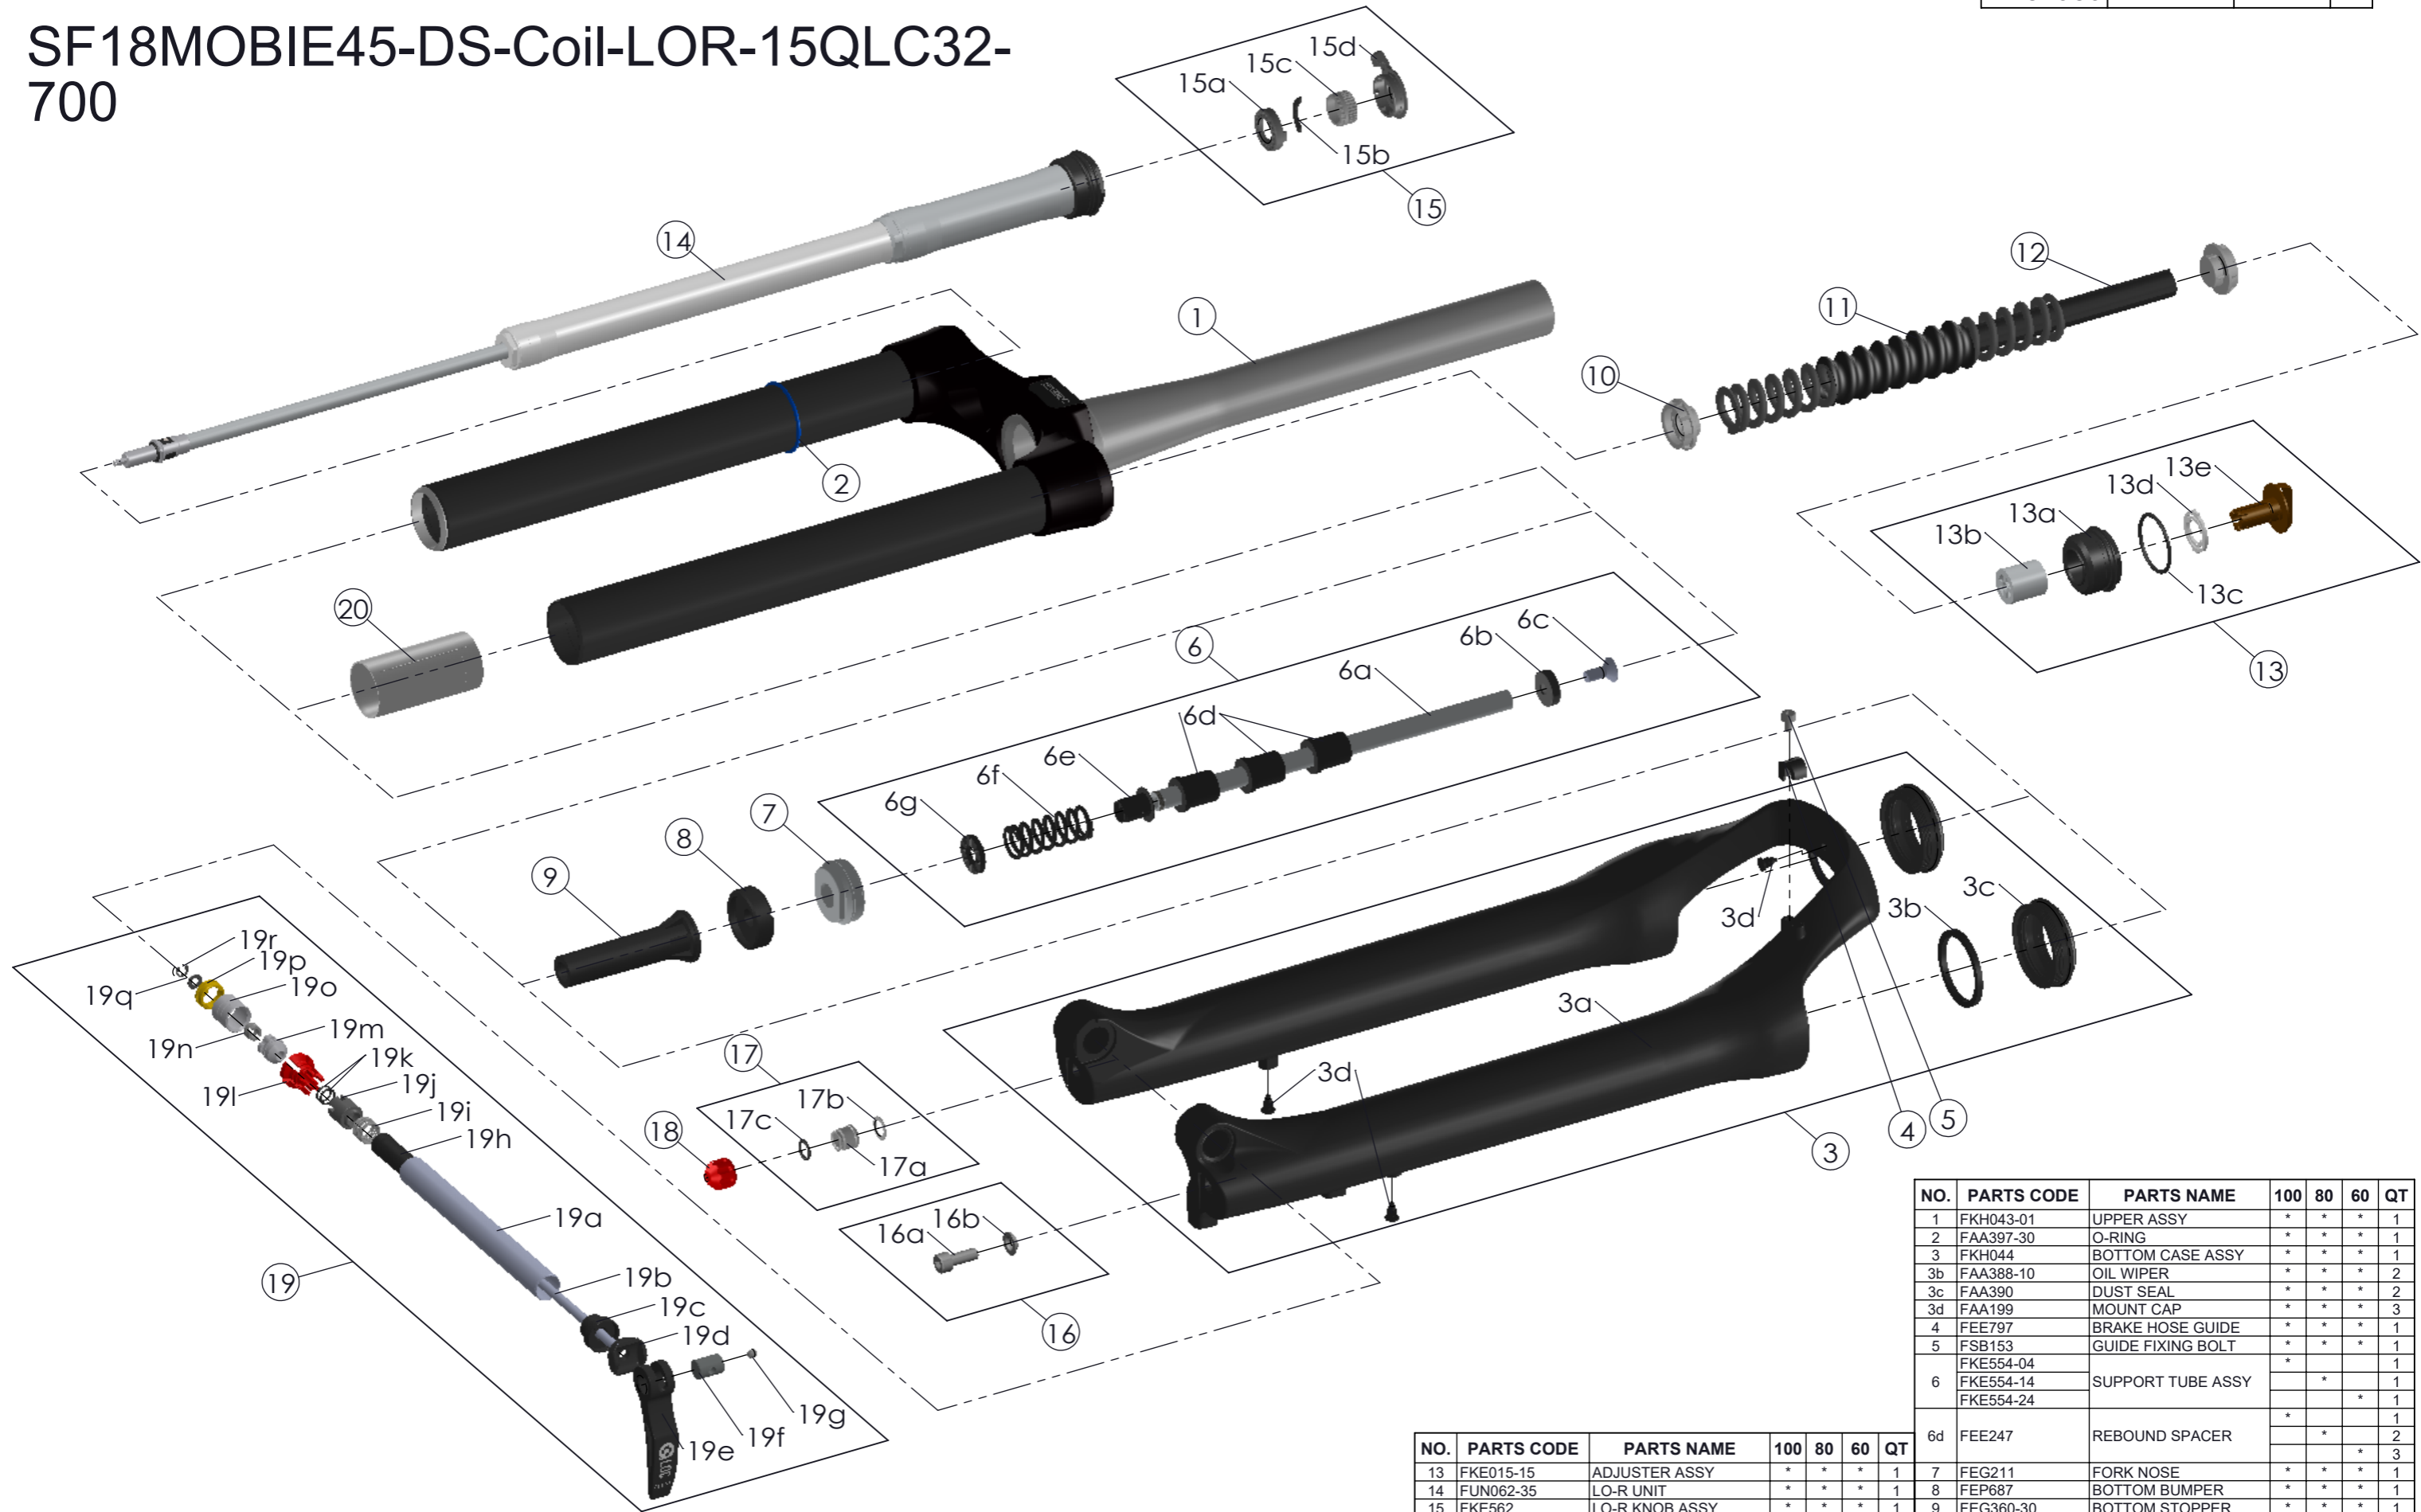

# SR SUNTOUR

## SF18MOBIE45-DS-Coil-LOR-15QLC32-700

Date	2018.-7.26	Version	0
Amended			

NO.	PARTS CODE	PARTS NAME	100	80	60	QT
1	FKH043-01	UPPER ASSY	*	*	*	1
2	FAA397-30	O-RING	*	*	*	1
3	FKH044	BOTTOM CASE ASSY	*	*	*	1
3b	FAA388-10	OIL WIPER	*	*	*	2
3c	FAA390	DUST SEAL	*	*	*	2
3d	FAA199	MOUNT CAP	*	*	*	3
4	FEE797	BRAKE HOSE GUIDE	*	*	*	1
5	FSB153	GUIDE FIXING BOLT	*	*	*	1
6	FKE554-04	SUPPORT TUBE ASSY	*	*	*	1
	FKE554-14		*	*	1	
	FKE554-24		*	*	1	
6d	FEE247	REBOUND SPACER	*	*	*	2
7	FEG211	FORK NOSE	*	*	*	1
8	FEP687	BOTTOM BUMPER	*	*	*	1
9	FEG360-30	BOTTOM STOPPER	*	*	*	1
10	FEE262-80	SPRING GUIDE	*	*	*	2
11	FEP786-01	MAIN SPRING	*	*	*	1
	FEP787-01		*	*	1	
19	FKA069-25	15QLC32 AXLE SET	*	*	*	1
	FEG463-10		*	*	*	1

NO.	PARTS CODE	PARTS NAME	100	80	60	QT
13	FKE015-15	ADJUSTER ASSY	*	*	*	1
14	FUN062-35	LO-R UNIT	*	*	*	1
15	FKE562	LO-R KNOB ASSY	*	*	*	1
16	FKA044	FIXING BOLT SET	*	*	*	1
17	FKE436	FIXING NUT SET	*	*	*	1
18	FEG201	REBOUND KNOB	*	*	*	1
19	FKA069-25	15QLC32 AXLE SET	*	*	*	1
20	FEG463-10	SLEEVE	*	*	*	1