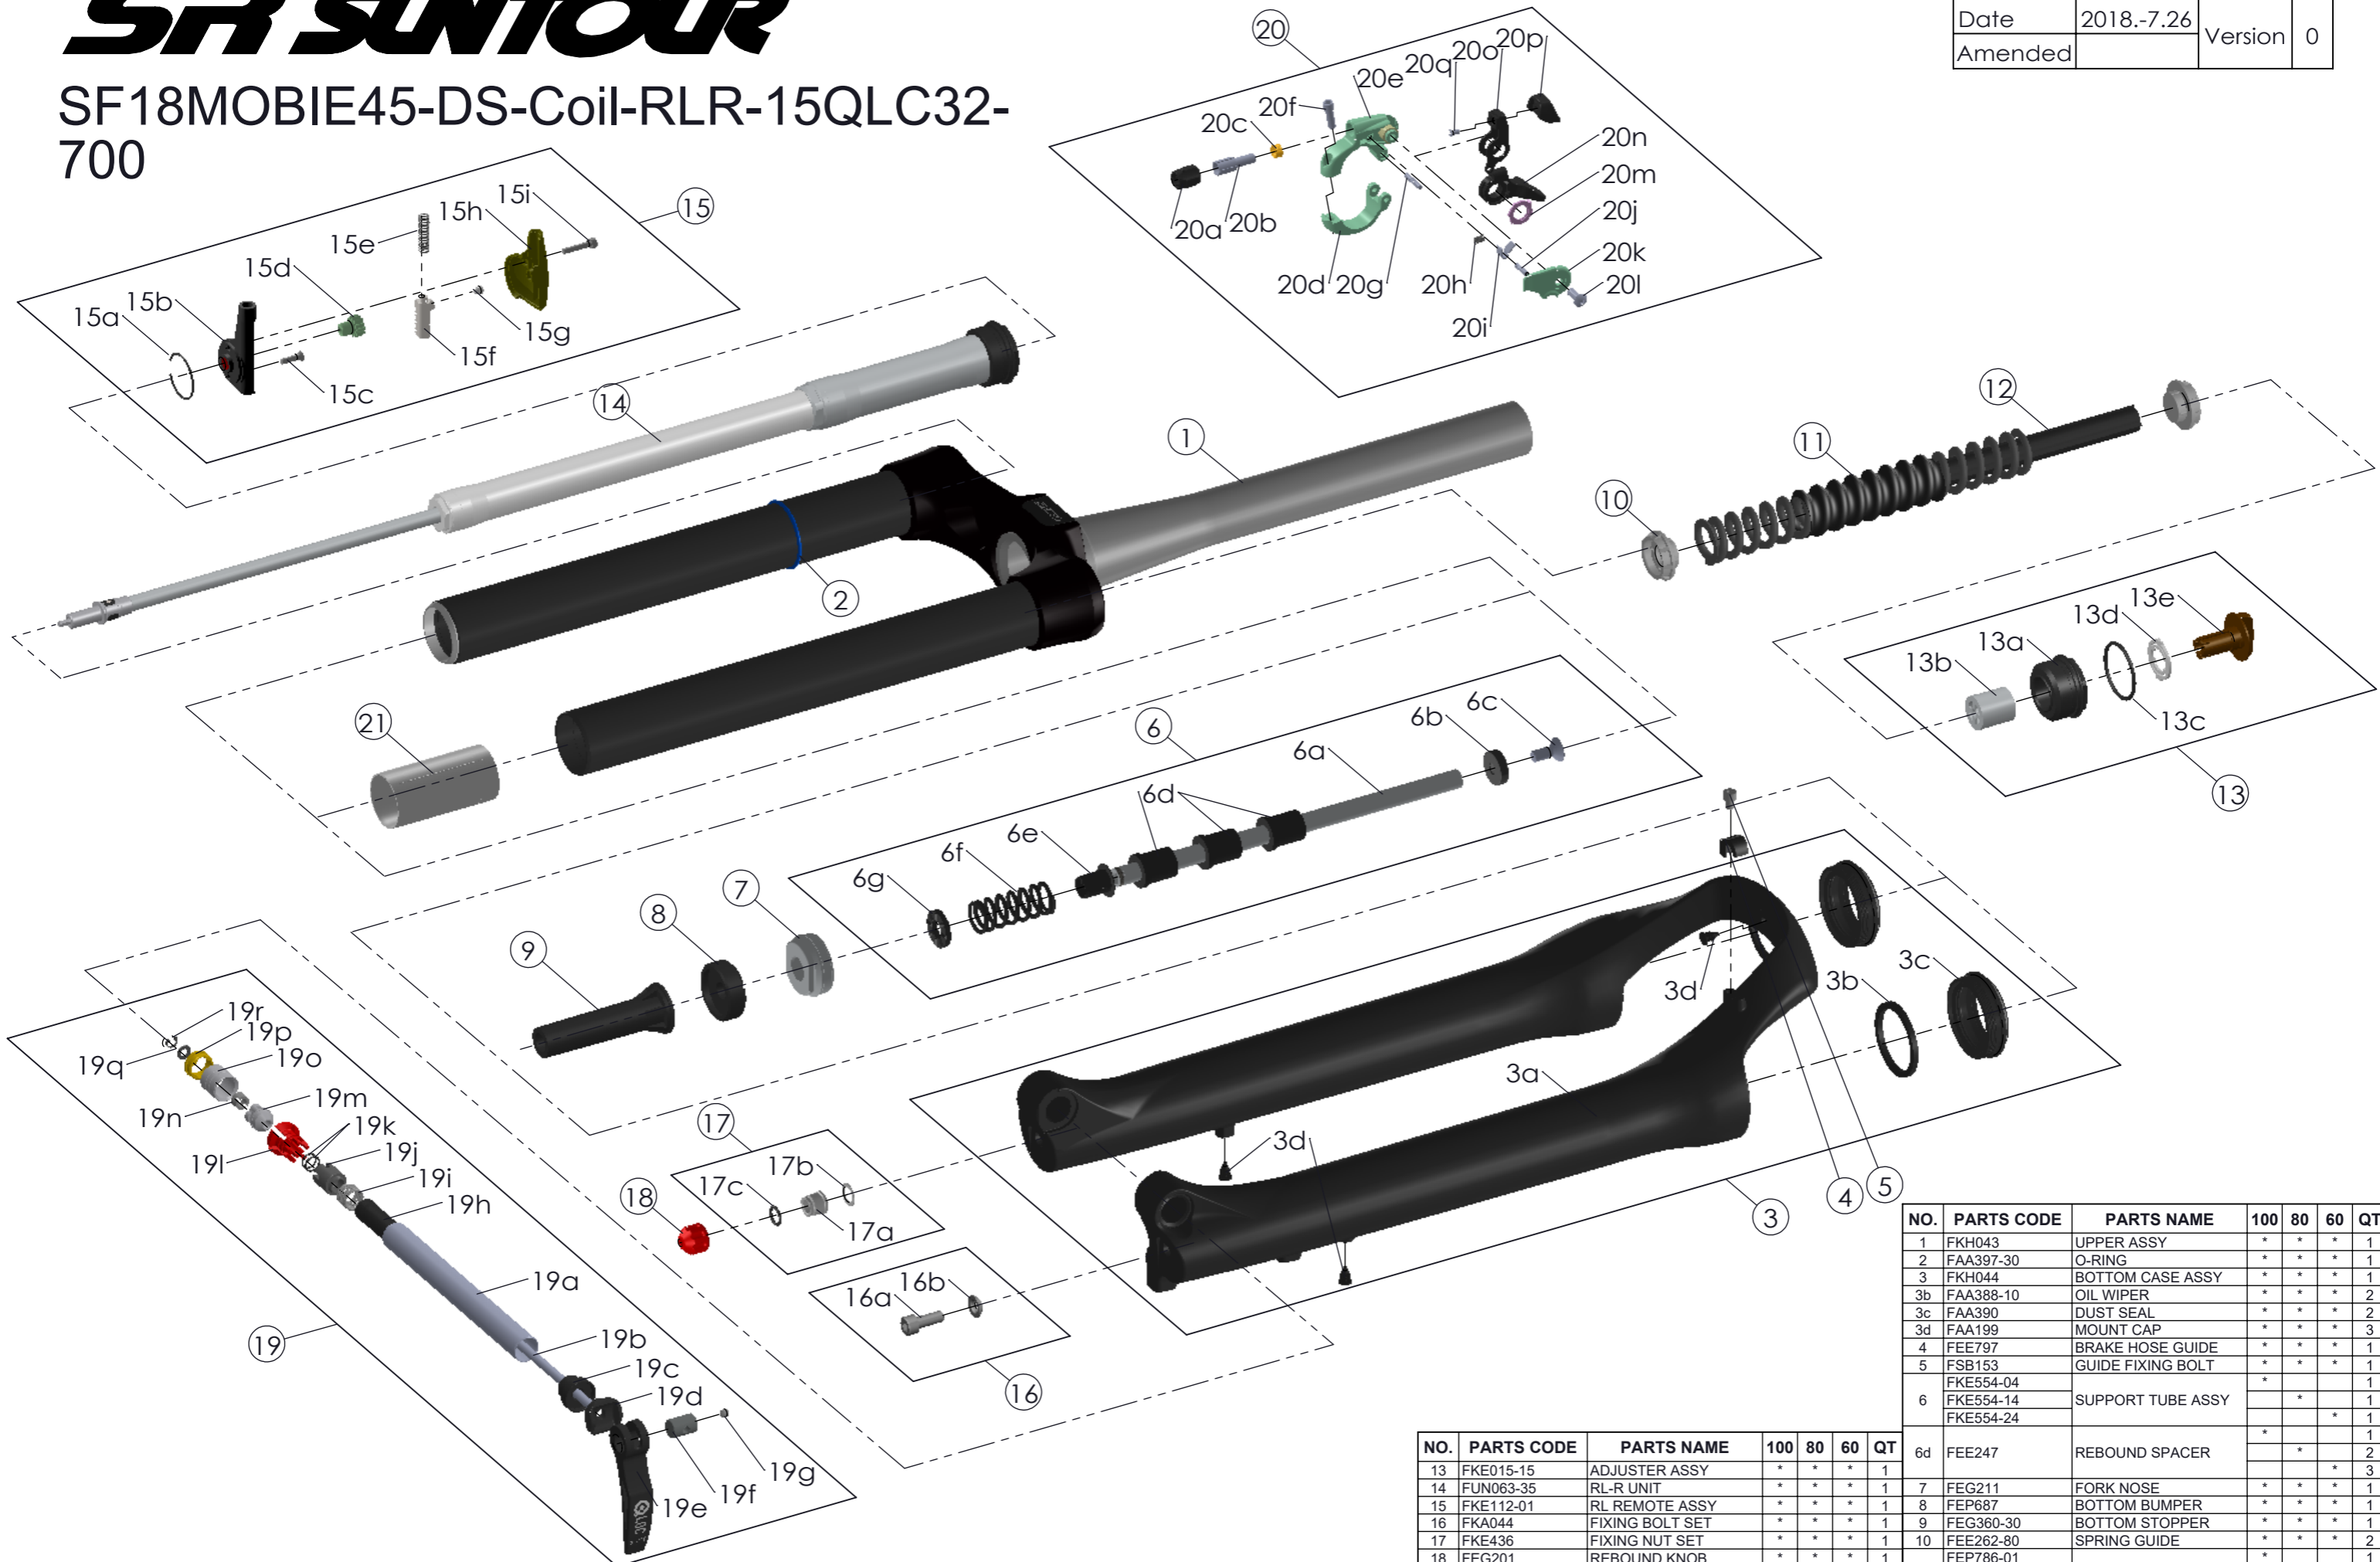

SUNTOUR

SF18MOBIE45-DS-Coil-RLR-15QLC32-700

Date	2018.-7.26	Version	0
Amended			

NO.	PARTS CODE	PARTS NAME	100	80	60	QT
1	FKH043	UPPER ASSY	*	*	*	1
2	FAA397-30	O-RING	*	*	*	1
3	FKH044	BOTTOM CASE ASSY	*	*	*	1
3b	FAA388-10	OIL WIPER	*	*	*	2
3c	FAA390	DUST SEAL	*	*	*	2
3d	FAA199	MOUNT CAP	*	*	*	3
4	FEE797	BRAKE HOSE GUIDE	*	*	*	1
5	FSB153	GUIDE FIXING BOLT	*	*	*	1
	FKE554-04					1
6	FKE554-14	SUPPORT TUBE ASSY	*	*	*	1
	FKE554-24					1
6d	FEE247	REBOUND SPACER	*	*	*	2
7	FEG211	FORK NOSE	*	*	*	1
8	FEP687	BOTTOM BUMPER	*	*	*	1
9	FEG360-30	BOTTOM STOPPER	*	*	*	1
10	FEE262-80	SPRING GUIDE	*	*	*	2
	FEP786-01		*	*	*	1
11	FEP787-01	MAIN SPRING	*	*	*	1
	FEP788-01		*	*	*	1
12	FEP789	DAMPER	*	*	*	1
13	FKE015-15	ADJUSTER ASSY	*	*	*	1
14	FUN063-35	RL-R UNIT	*	*	*	1
15	FKE112-01	RL REMOTE ASSY	*	*	*	1
16	FKA044	FIXING BOLT SET	*	*	*	1
17	FKE436	FIXING NUT SET	*	*	*	1
18	FEG201	REBOUND KNOB	*	*	*	1
19	FKA069-25	15QLC32 AXLE SET	*	*	*	1
20	SL15SC-RLO	REMOTE LEVER ASSY	*	*	*	1
21	FEG463-10	SLEEVE	*	*	*	1