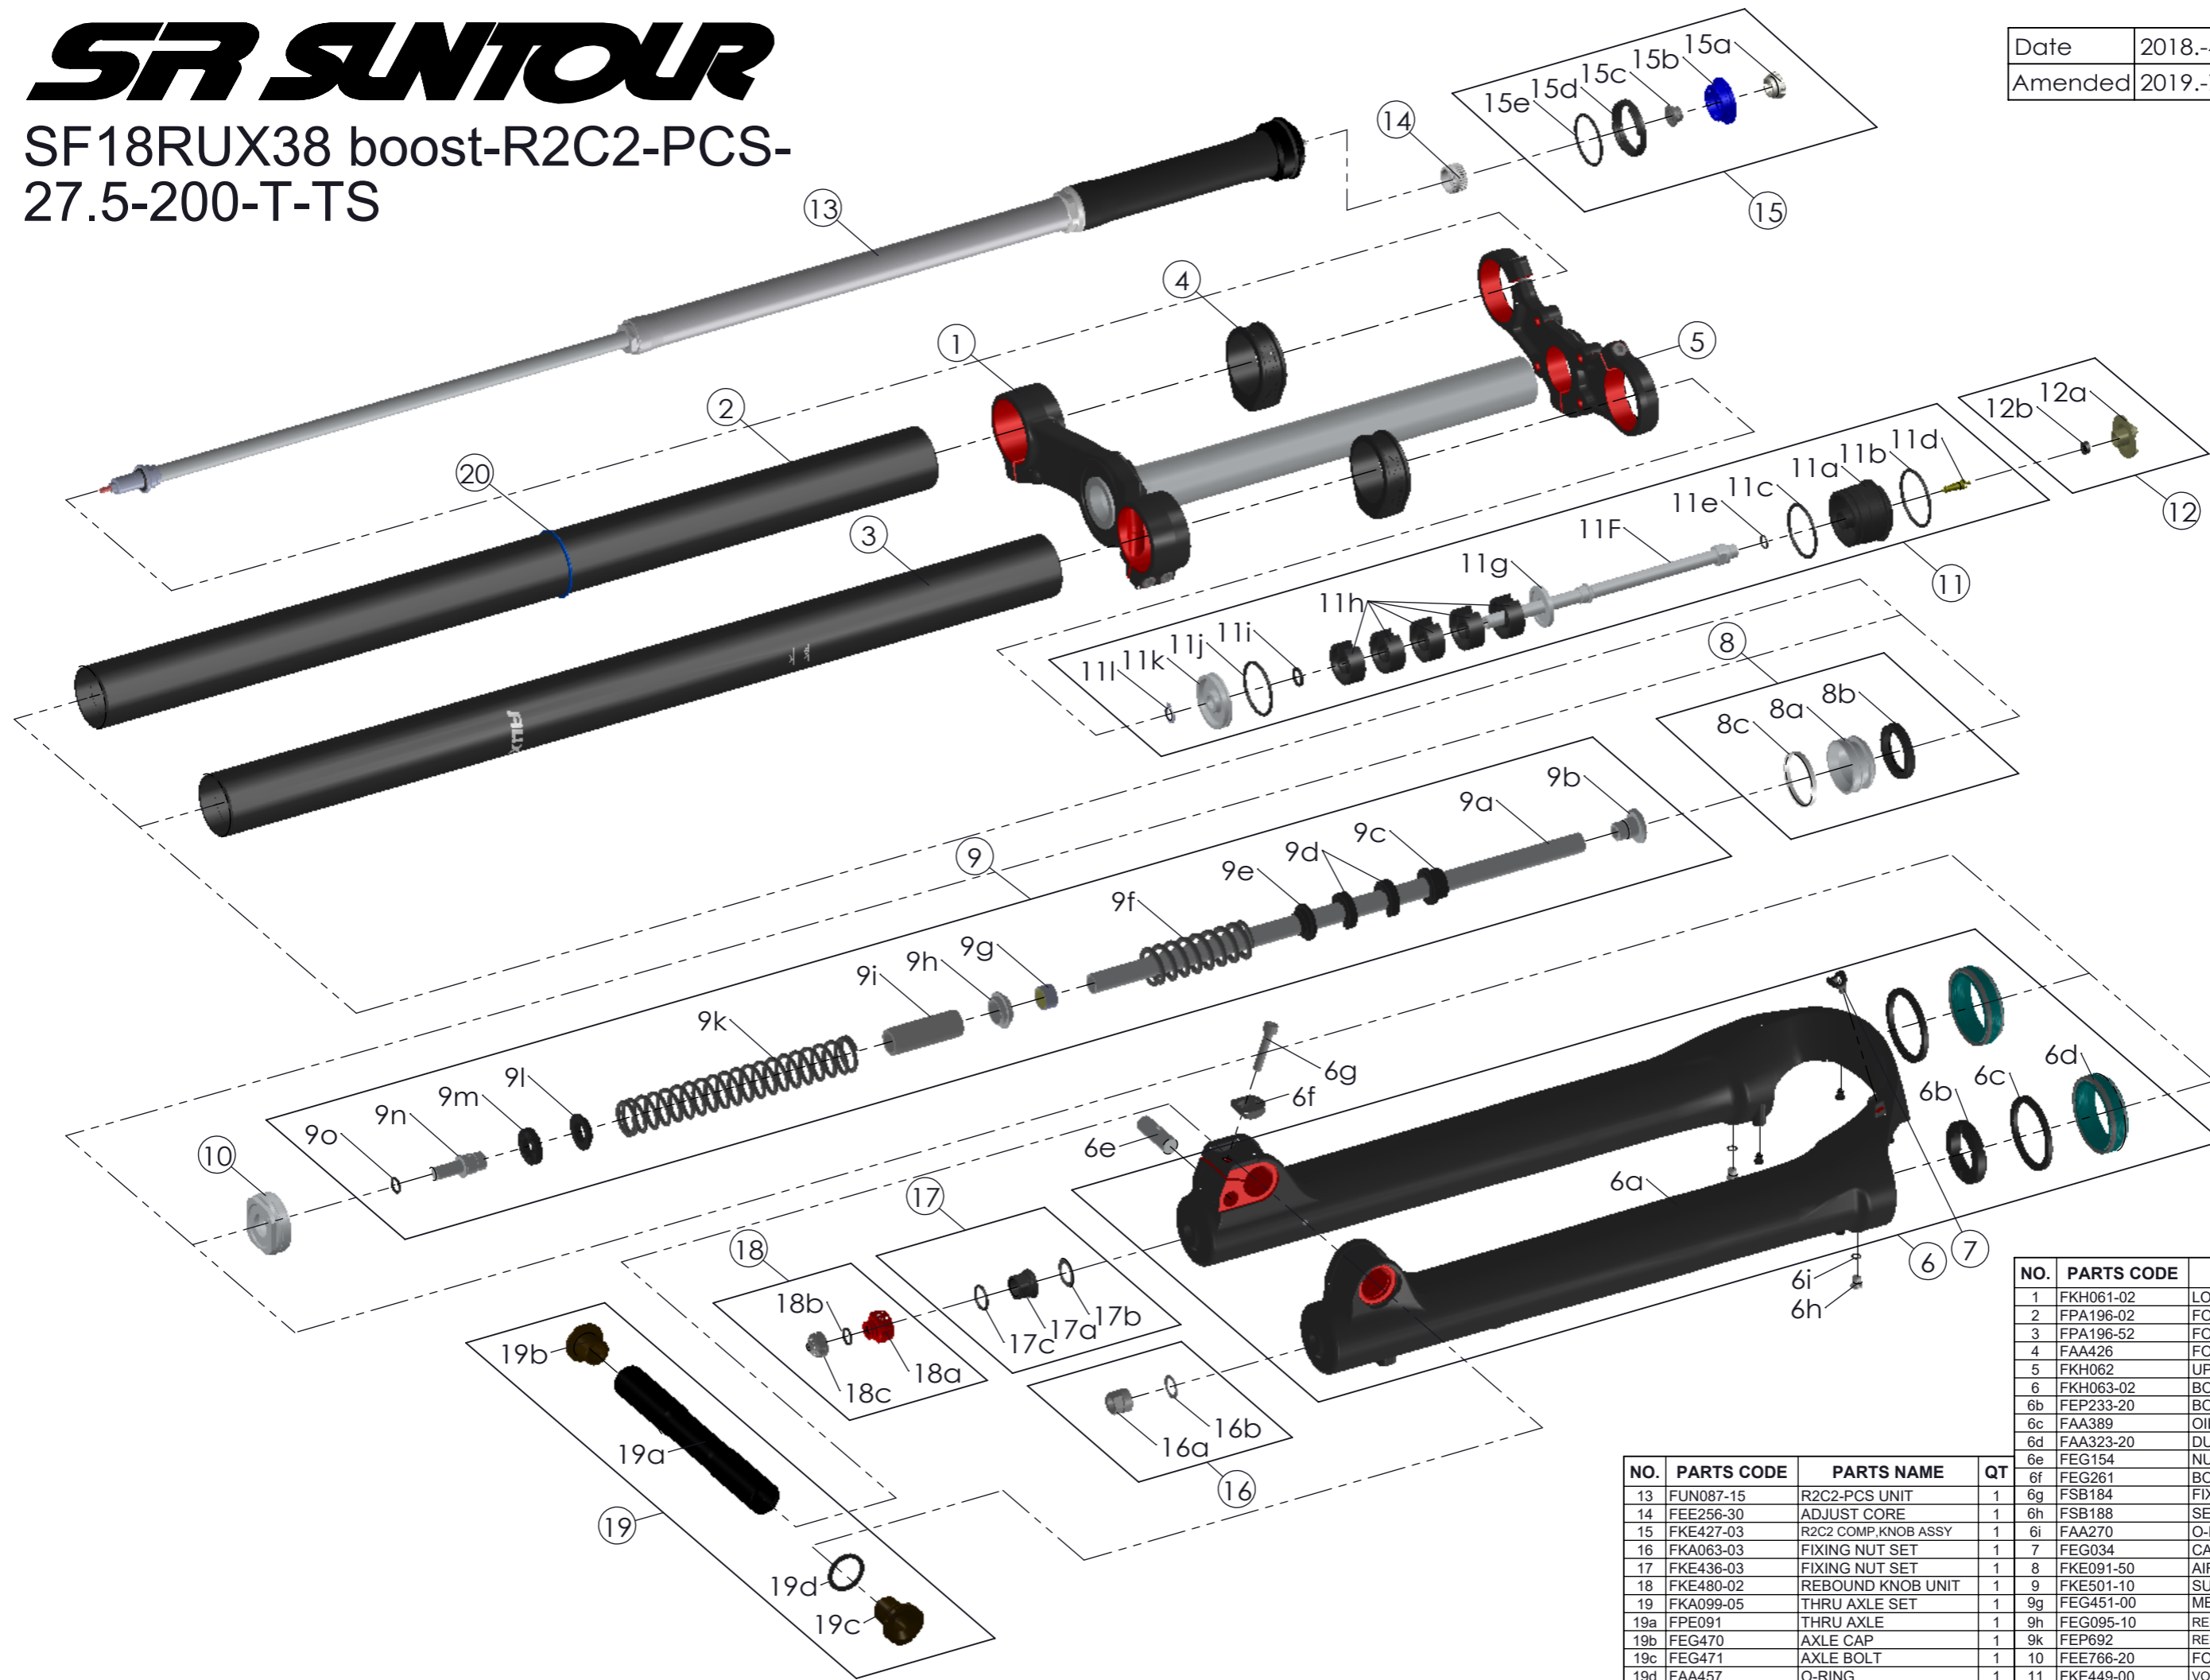

SUNTOUR

SF18RUX38 boost-R2C2-PCS-
27.5-200-T-TS

Date	2018.-4.20	Version	3
Amended	2019.-7.-2		

NO.	PARTS CODE	PARTS NAME	QT
1	FKH061-02	LOWER CROWN ASSY	1
2	FPA196-02	FORK PIPE R	1
3	FPA196-52	FORK PIPE L	1
4	FAA426	FORK BUMPER	2
5	FKH062	UPPER CROWN ASSY	1
6	FKH063-02	BOTTOM CASE ASSY	1
6b	FEP233-20	BOTTOM BUMPER	1
6c	FAA389	OIL WIPER	1
6d	FAA323-20	DUST SEAL	1
6e	FEG154	NUT	1
6f	FEG261	BOLT HOLDER	1
6g	FSB184	FIXING BOLT	1
6h	FSB188	SEAL SCREW	1
6i	FAA270	O-RING	1
7	FEG034	CABLE CLIP	1
8	FKE091-50	AIR PISTON UNIT	1
9	FKE501-10	SUPPORT TUBE ASSY	1
9g	FEG451-00	METAL BUSHING	1
9h	FEG095-10	REBOUND SPRING GUIDE 2	1
9i	FEG470	AXLE CAP	1
9k	FEP692	REBOUND SPRING LOWER	1
10	FEE766-20	FORK NOSE	1
11	FKE449-00	VOLUME ADJUSTER ASSY	1
12	FKE076-50	VALVE CAP ASSY	1
13	FUN087-15	R2C2-PCS UNIT	1
14	FEE256-30	ADJUST CORE	1
15	FKE427-03	R2C2 COMP KNOB ASSY	1
16	FKA063-03	FIXING NUT SET	1
17	FKE436-03	FIXING NUT SET	1
18	FKE480-02	REBOUND KNOB UNIT	1
19	FKA099-05	THRU AXLE SET	1
19a	FPE091	THRU AXLE	1
19b	FEG470	AXLE CAP	1
19c	FEG471	AXLE BOLT	1
19d	FAA457	O-RING	1
20	FAA397-20	O-RING	1