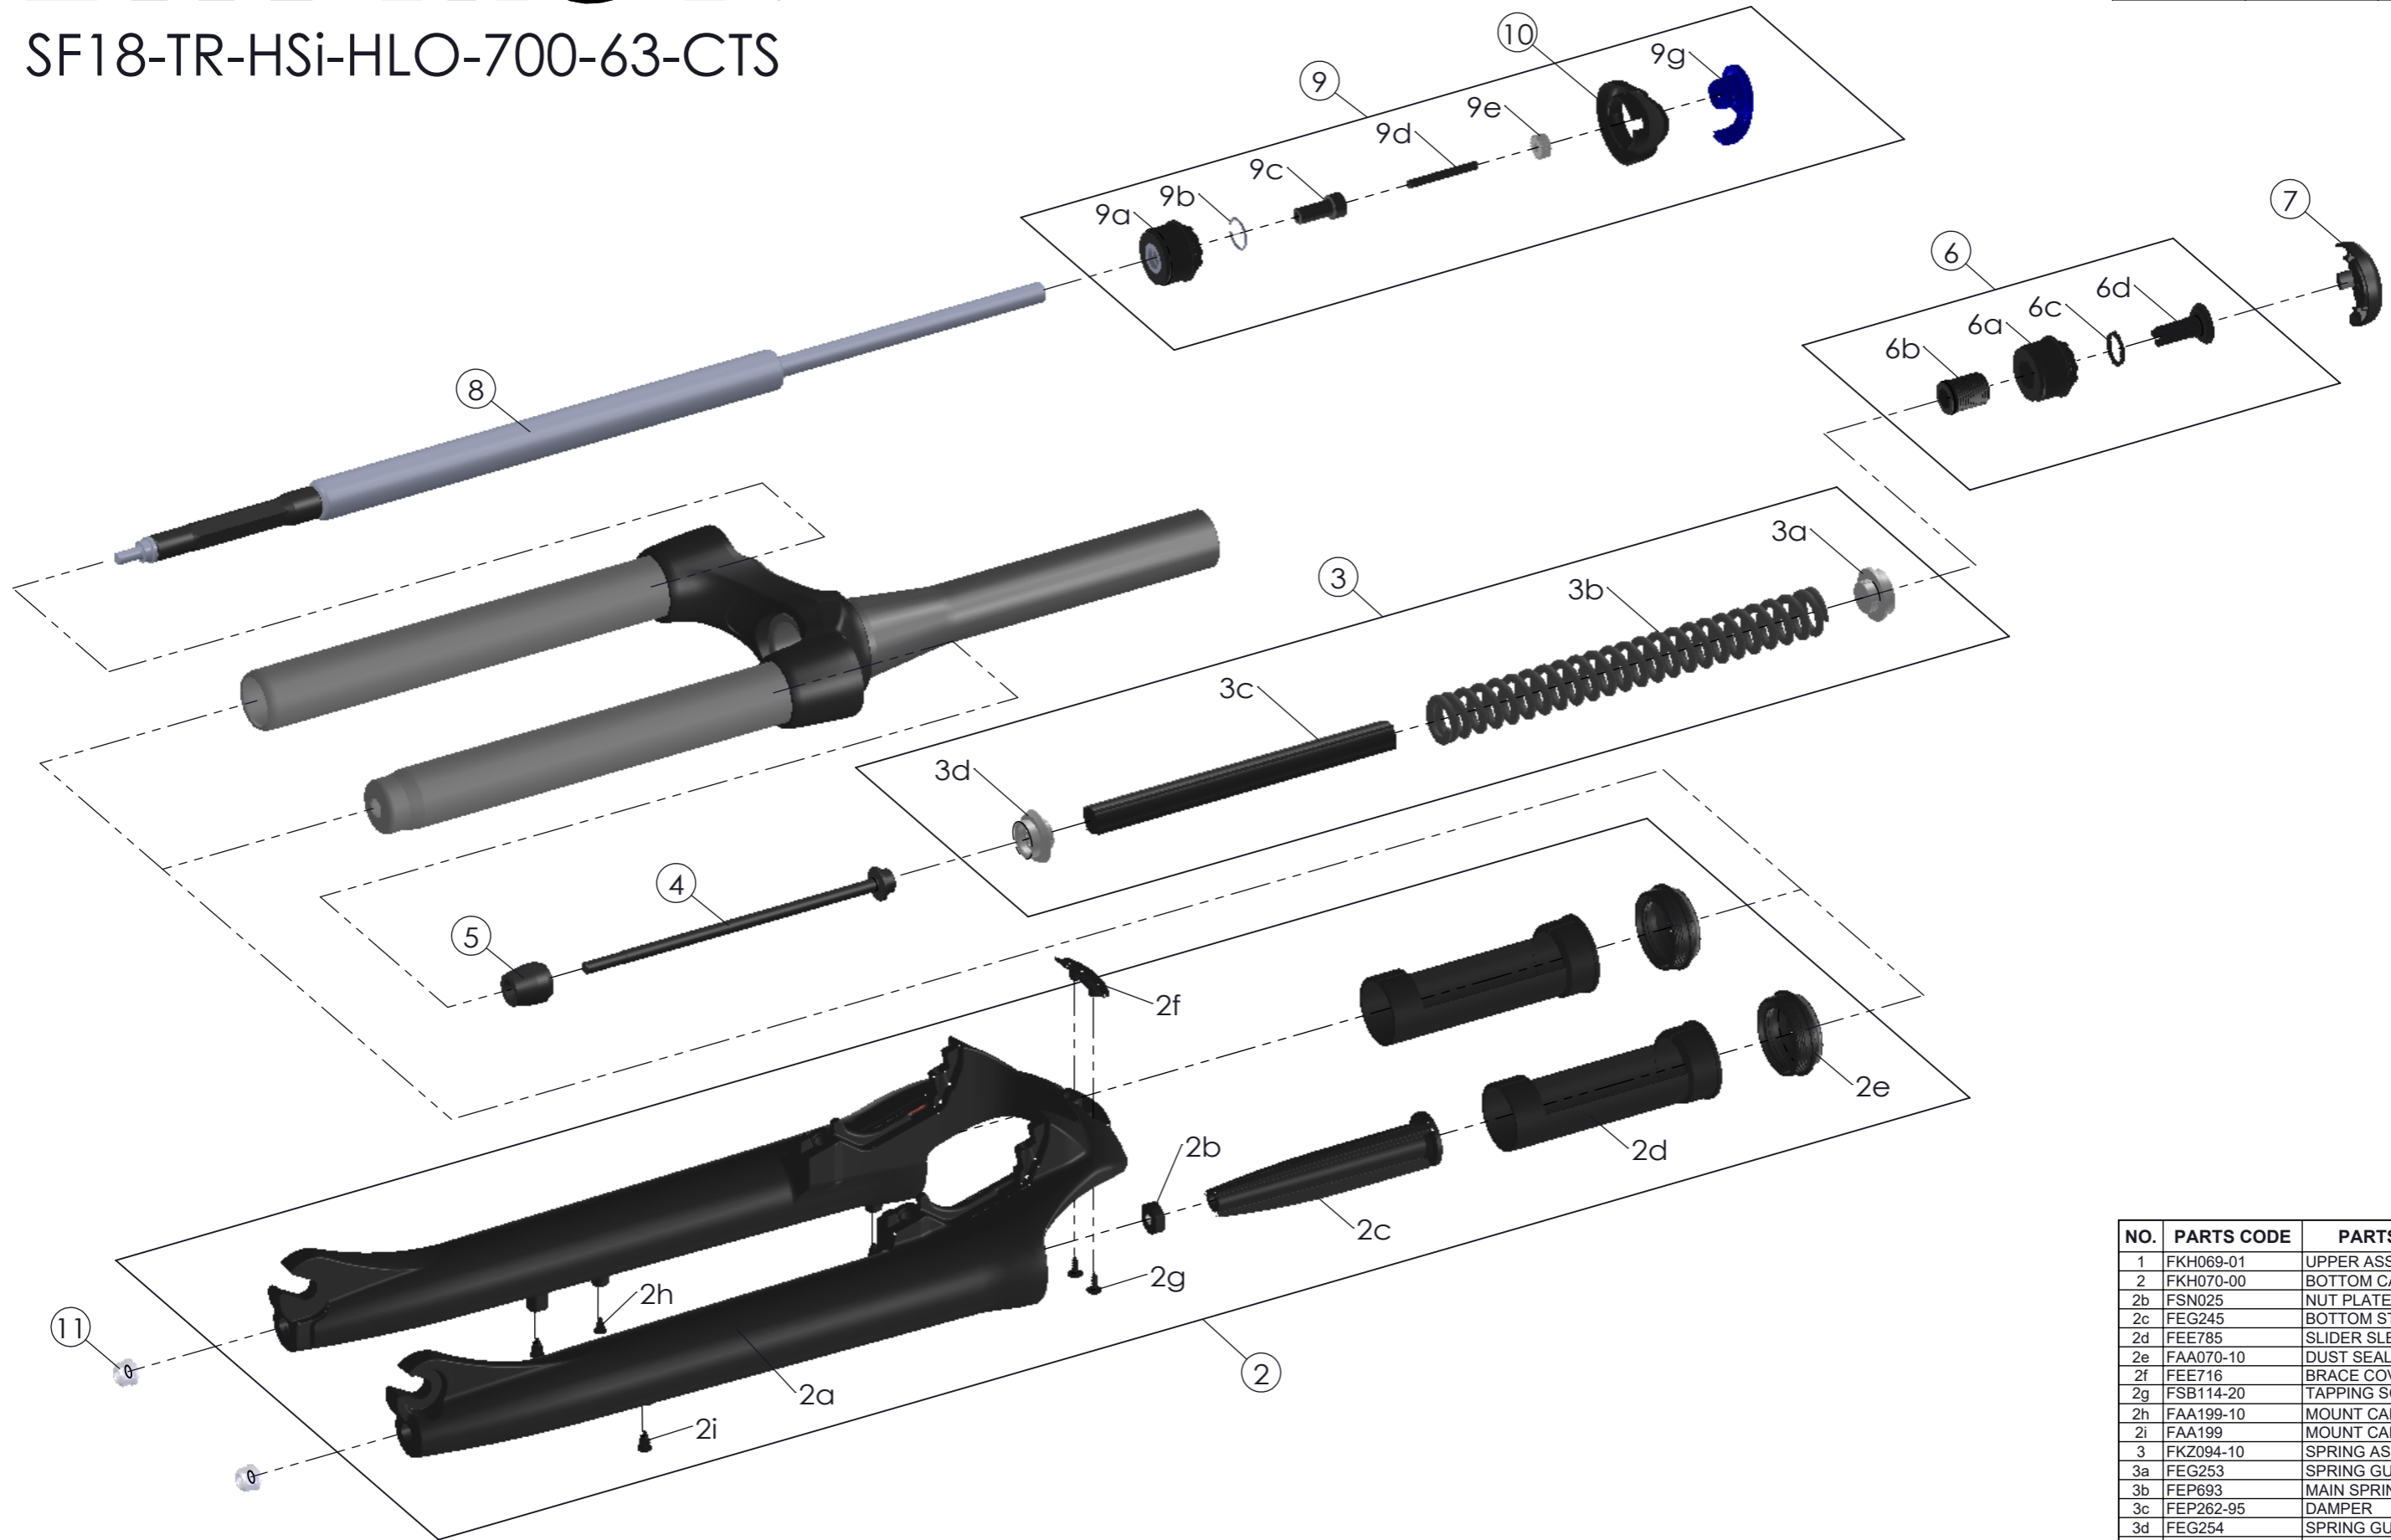

SR SUNTOUR

SF18-TR-HSi-HLO-700-63-CTS

Date	2018.-7.17	Version	0
Amended			

NO.	PARTS CODE	PARTS NAME	QT
1	FKH069-01	UPPER ASSY	1
2	FKH070-00	BOTTOM CASE ASSY	1
2b	FSN025	NUT PLATE	1
2c	FEG245	BOTTOM STOPPER	1
2d	FEE785	SLIDER SLEEVES	2
2e	FAA070-10	DUST SEAL	2
2f	FEE716	BRACE COVER	1
2g	FSB114-20	TAPPING SCREW	2
2h	FAA199-10	MOUNT CAP	2
2i	FAA199	MOUNT CAP	2
3	FKZ094-10	SPRING ASSEMBLY	1
3a	FEG253	SPRING GUIDE UPPER	1
3b	FEP693	MAIN SPRING	1
3c	FEP262-95	DAMPER	1
3d	FEG254	SPRING GUIDE LOWER	1
4	FSB159-09	FIXING BOLT	1
5	FEP086-10	REBOUND RUBBER	1
6	FKE213-12	ADJUSTER ASSY	1
7	FEG259	PRELOAD COVER	1
8	FUN050-13	LO UNIT	1
9	FKE028-66	LO TOP CAP ASSY	1
10	FEG258	LO KNOB COVER	1
11	FSN023	FIXING NUT	1