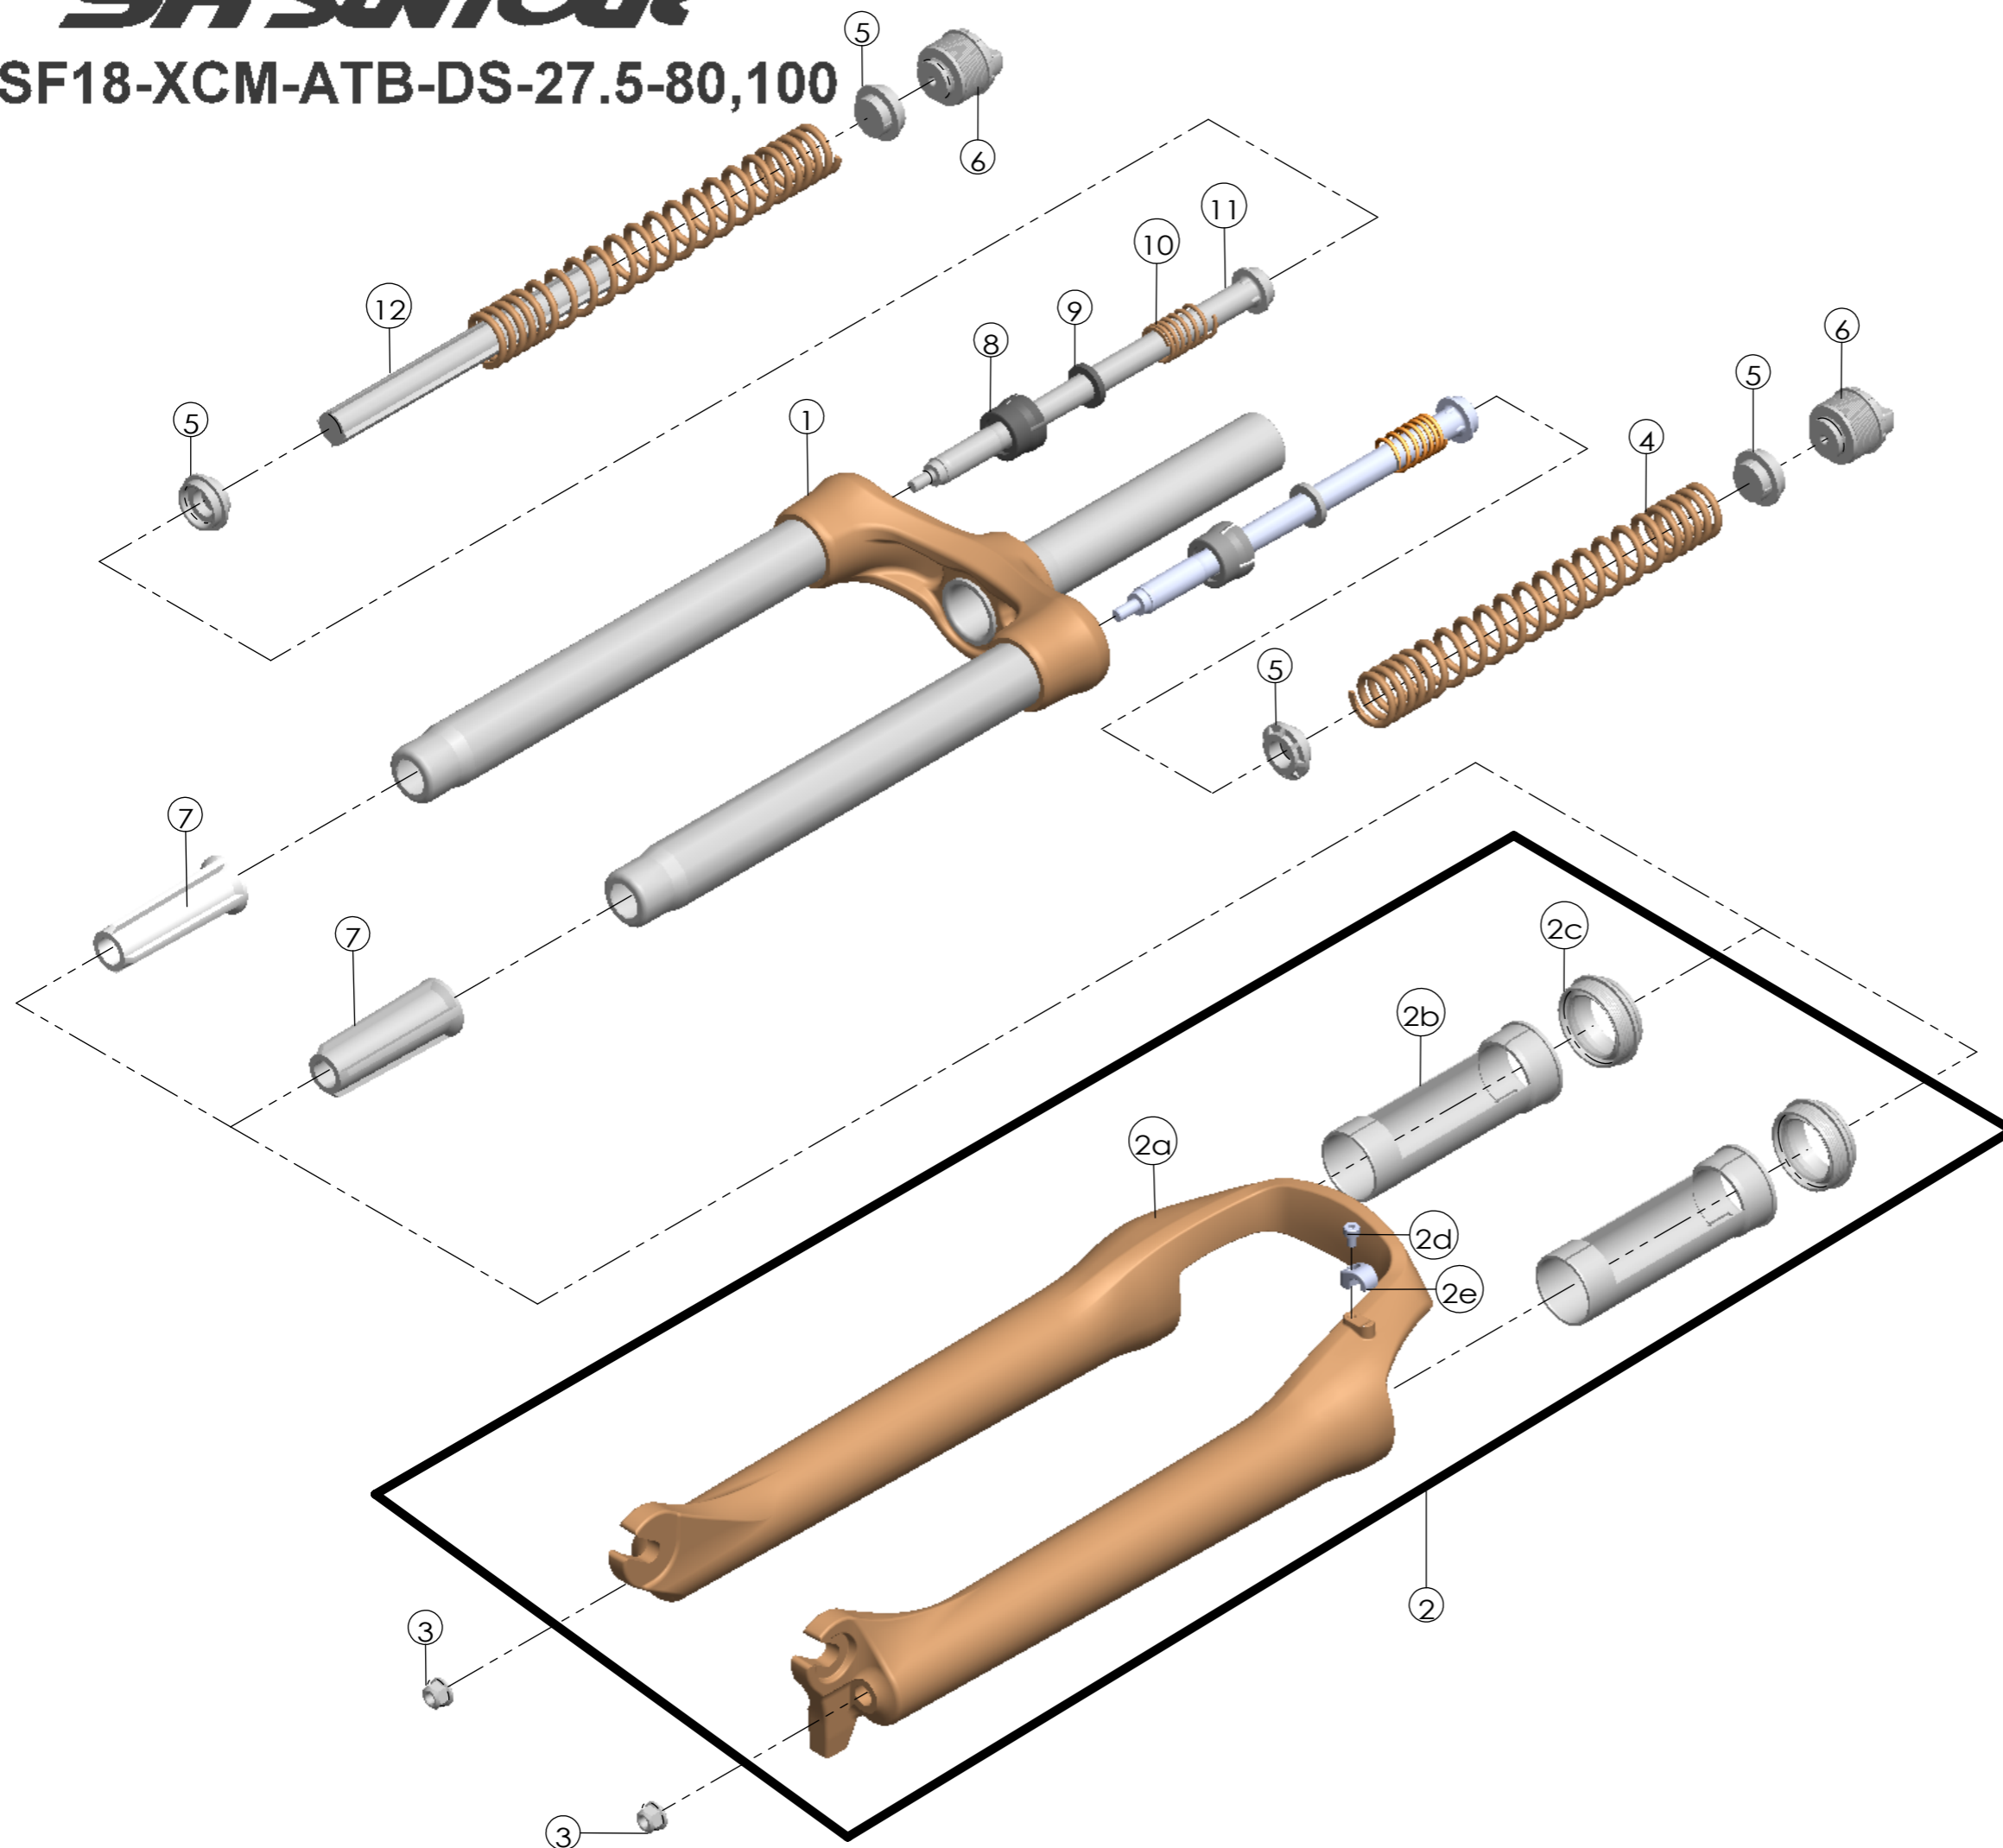

Date	2020.6.30	Version	1
Amended			

NO.	PART NAME	PART CODE	QTY.	
			80	100
1	UPPER ASSY	FKZ120-05	1	-
		FKZ120-01	-	1
2	BOTTOM CASE ASSY	FKZ121-10	1	1
2a	BOTTOM CASE	FPB436	1	1
2b	SLIDER SLEEVE	FEE785	2	2
2c	DUST SEAL	FAA070-10	2	2
2d	BOLT	FSB153	1	1
2e	HOSE GUIDE	FEG166	1	1
3	FIXING NUT	FSN023	2	2
4	MAIN SPRING	FEP327-60	2	-
		FEP319-60	-	2
		FEP435	-	-
5	SPRING GUIDE	FEE434-10	4	4
6	ADJUST SYSTEM	FKE009-11	2	2
7	SUPPORT TUBE	FEE959-00	2	-
		FEE806-40	-	2
8	FORK NOSE	FEE805	2	2
9	REBOUND RUBBER	FEP053	2	2
10	REBOUND SPRING	FEP058-20	2	2
11	SUPPORT TUBE	FEG175	2	2
12	DAMPER	FEP320-20	1	1