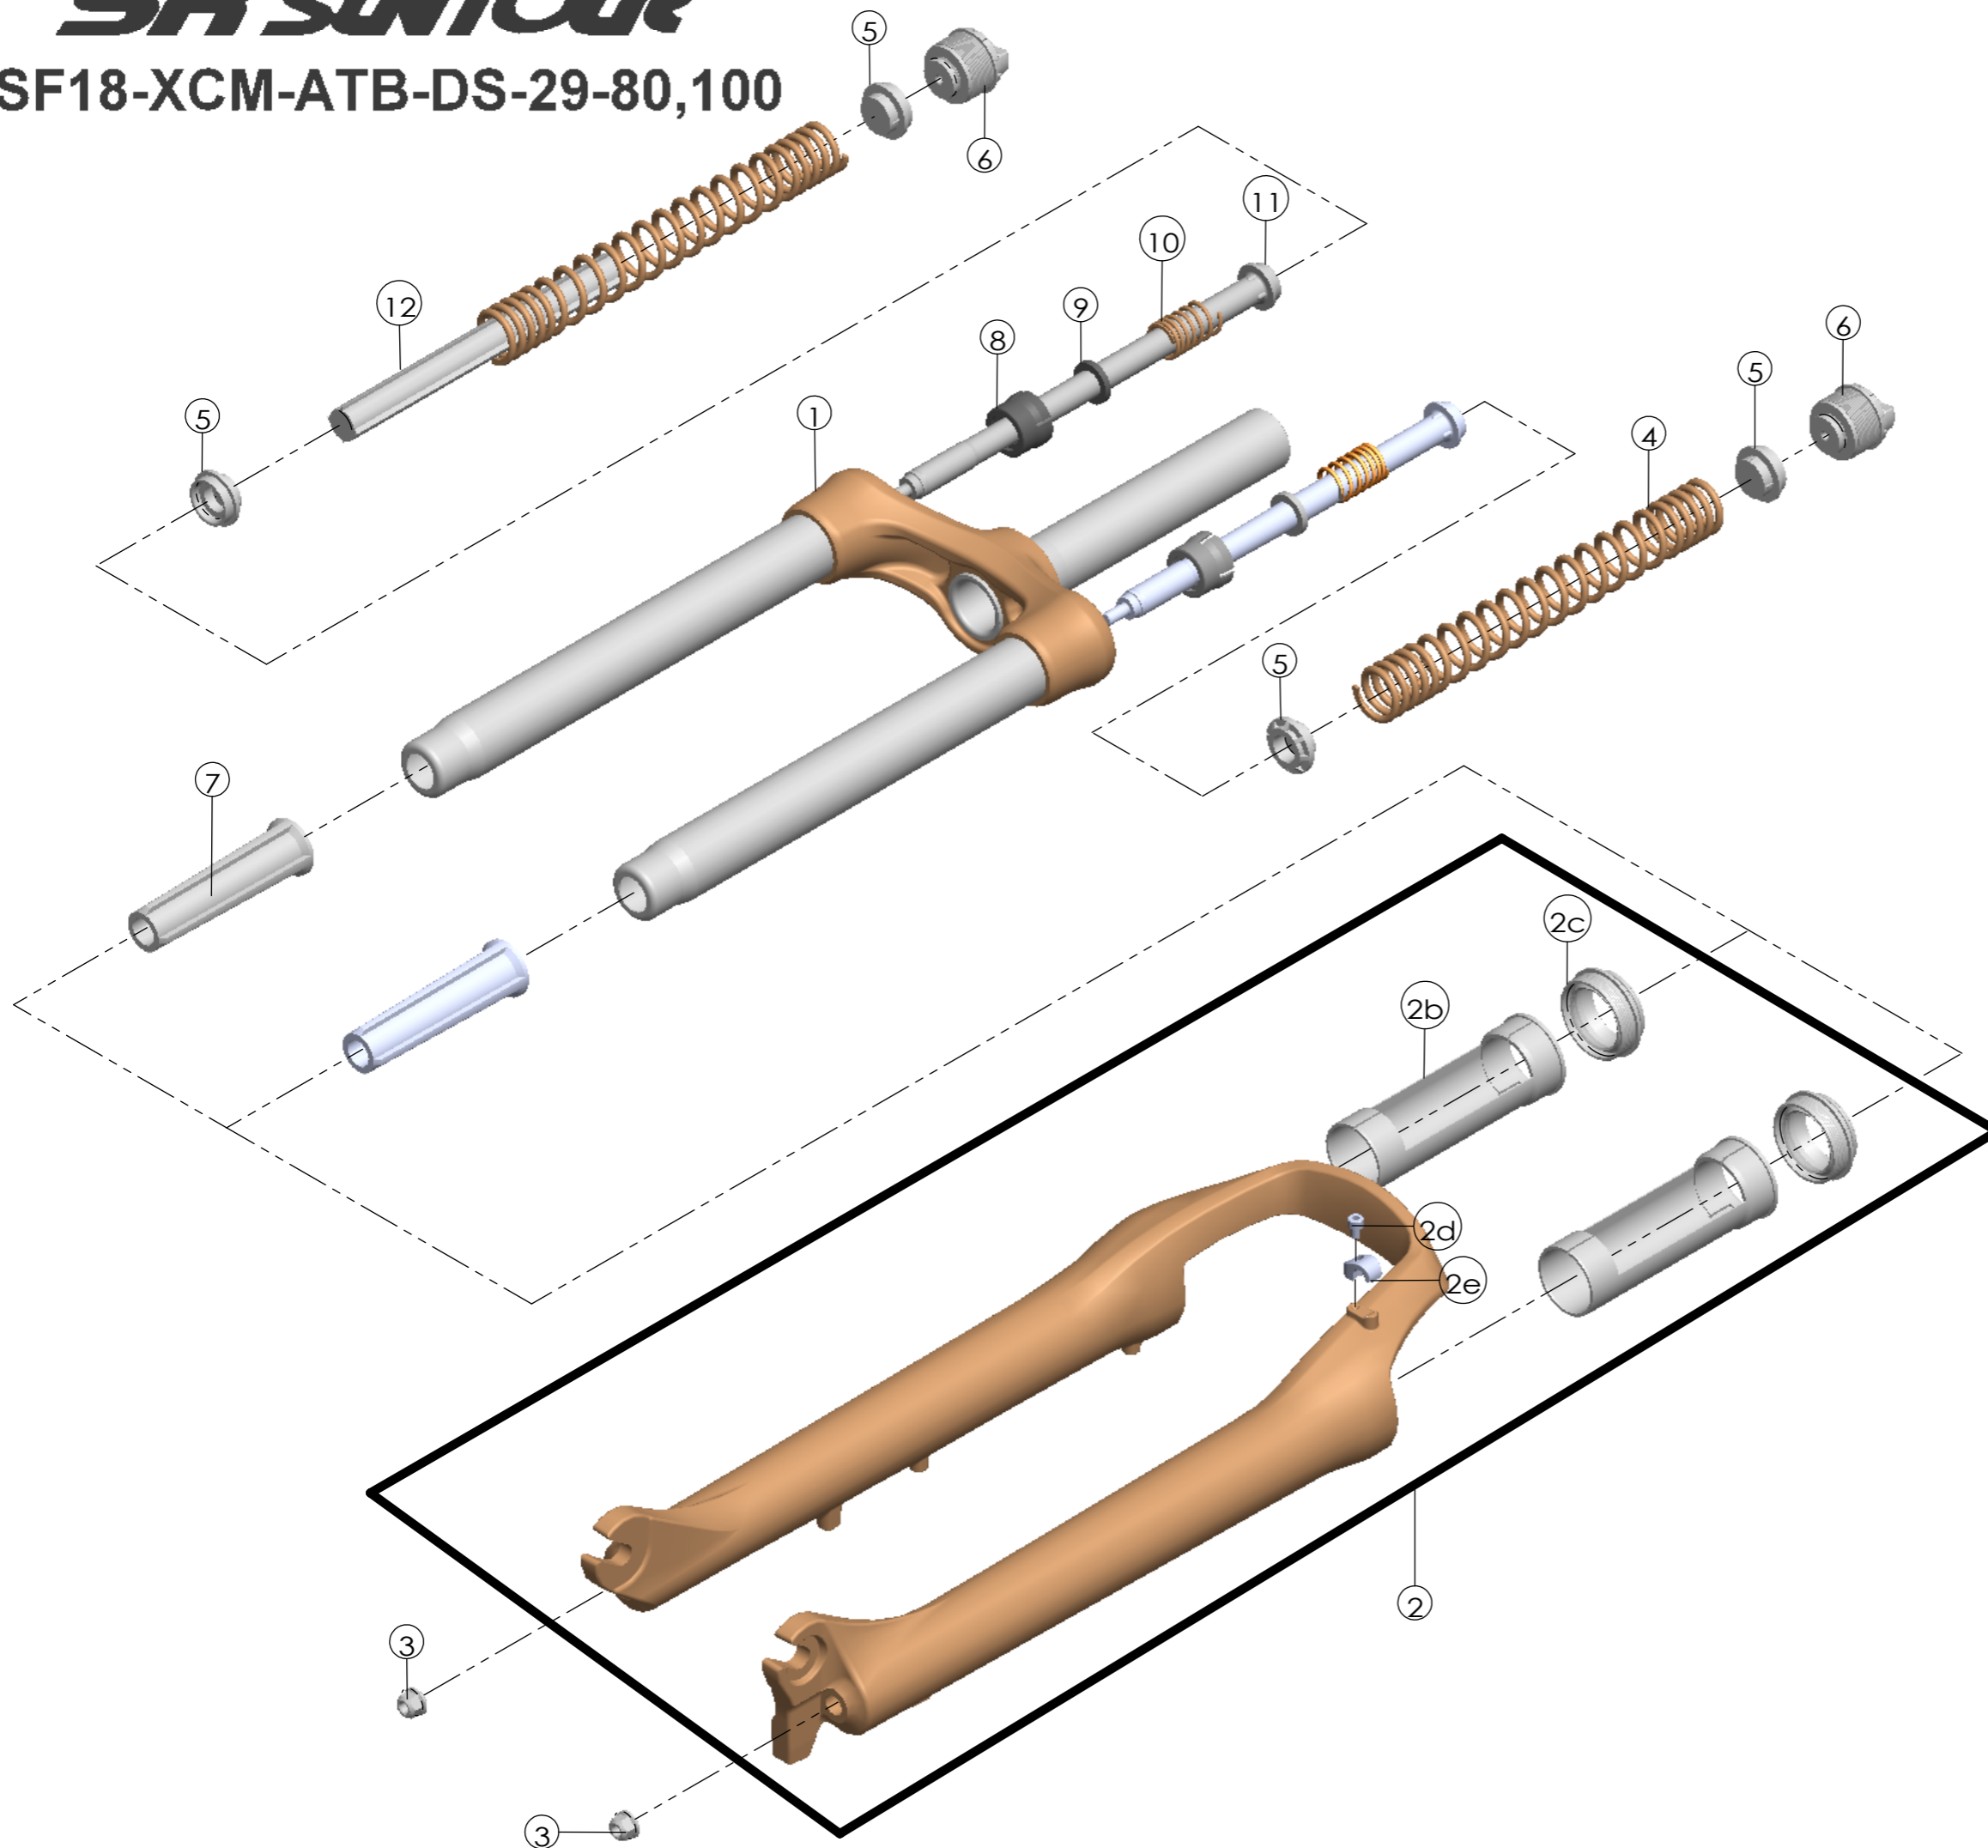

SUNTOUR

SF18-XCM-ATB-DS-29-80,100

Date	2020.7.1	Version	1
Amended			

NO.	PART NAME	PART CODE	QTY.	
			80	100
1	UPPER ASSY	FKZ120-05	1	-
		FKZ120-01	-	1
2	BOTTOM CASE ASSY	FKZ145-10	1	1
2a	BOTTOM CASE	FPB450	1	1
2b	SLIDER SLEEVE	FEE785	2	2
2c	DUST SEAL	FAA070-10	2	2
2d	BOLT	FSB153	1	1
2e	HOSE GUIDE	FEG166	1	1
3	FIXING NUT	FSN023	2	2
4	MAIN SPRING	FEP327-60	2	-
		FEP319-60	-	2
5	SPRING GUIDE	FEE434-10	4	4
6	ADJUST SYSTEM	FKE009-11	2	2
7	SUPPORT TUBE	FEE959-10	2	-
		FEE959-00	-	2
8	FORK NOSE	FEE805	2	2
9	REBOUND RUBBER	FEP053	2	2
10	REBOUND SPRING	FEP058-20	2	2
11	SUPPORT TUBE	FEE960	2	2
12	DAMPER	FEP320-20	1	1