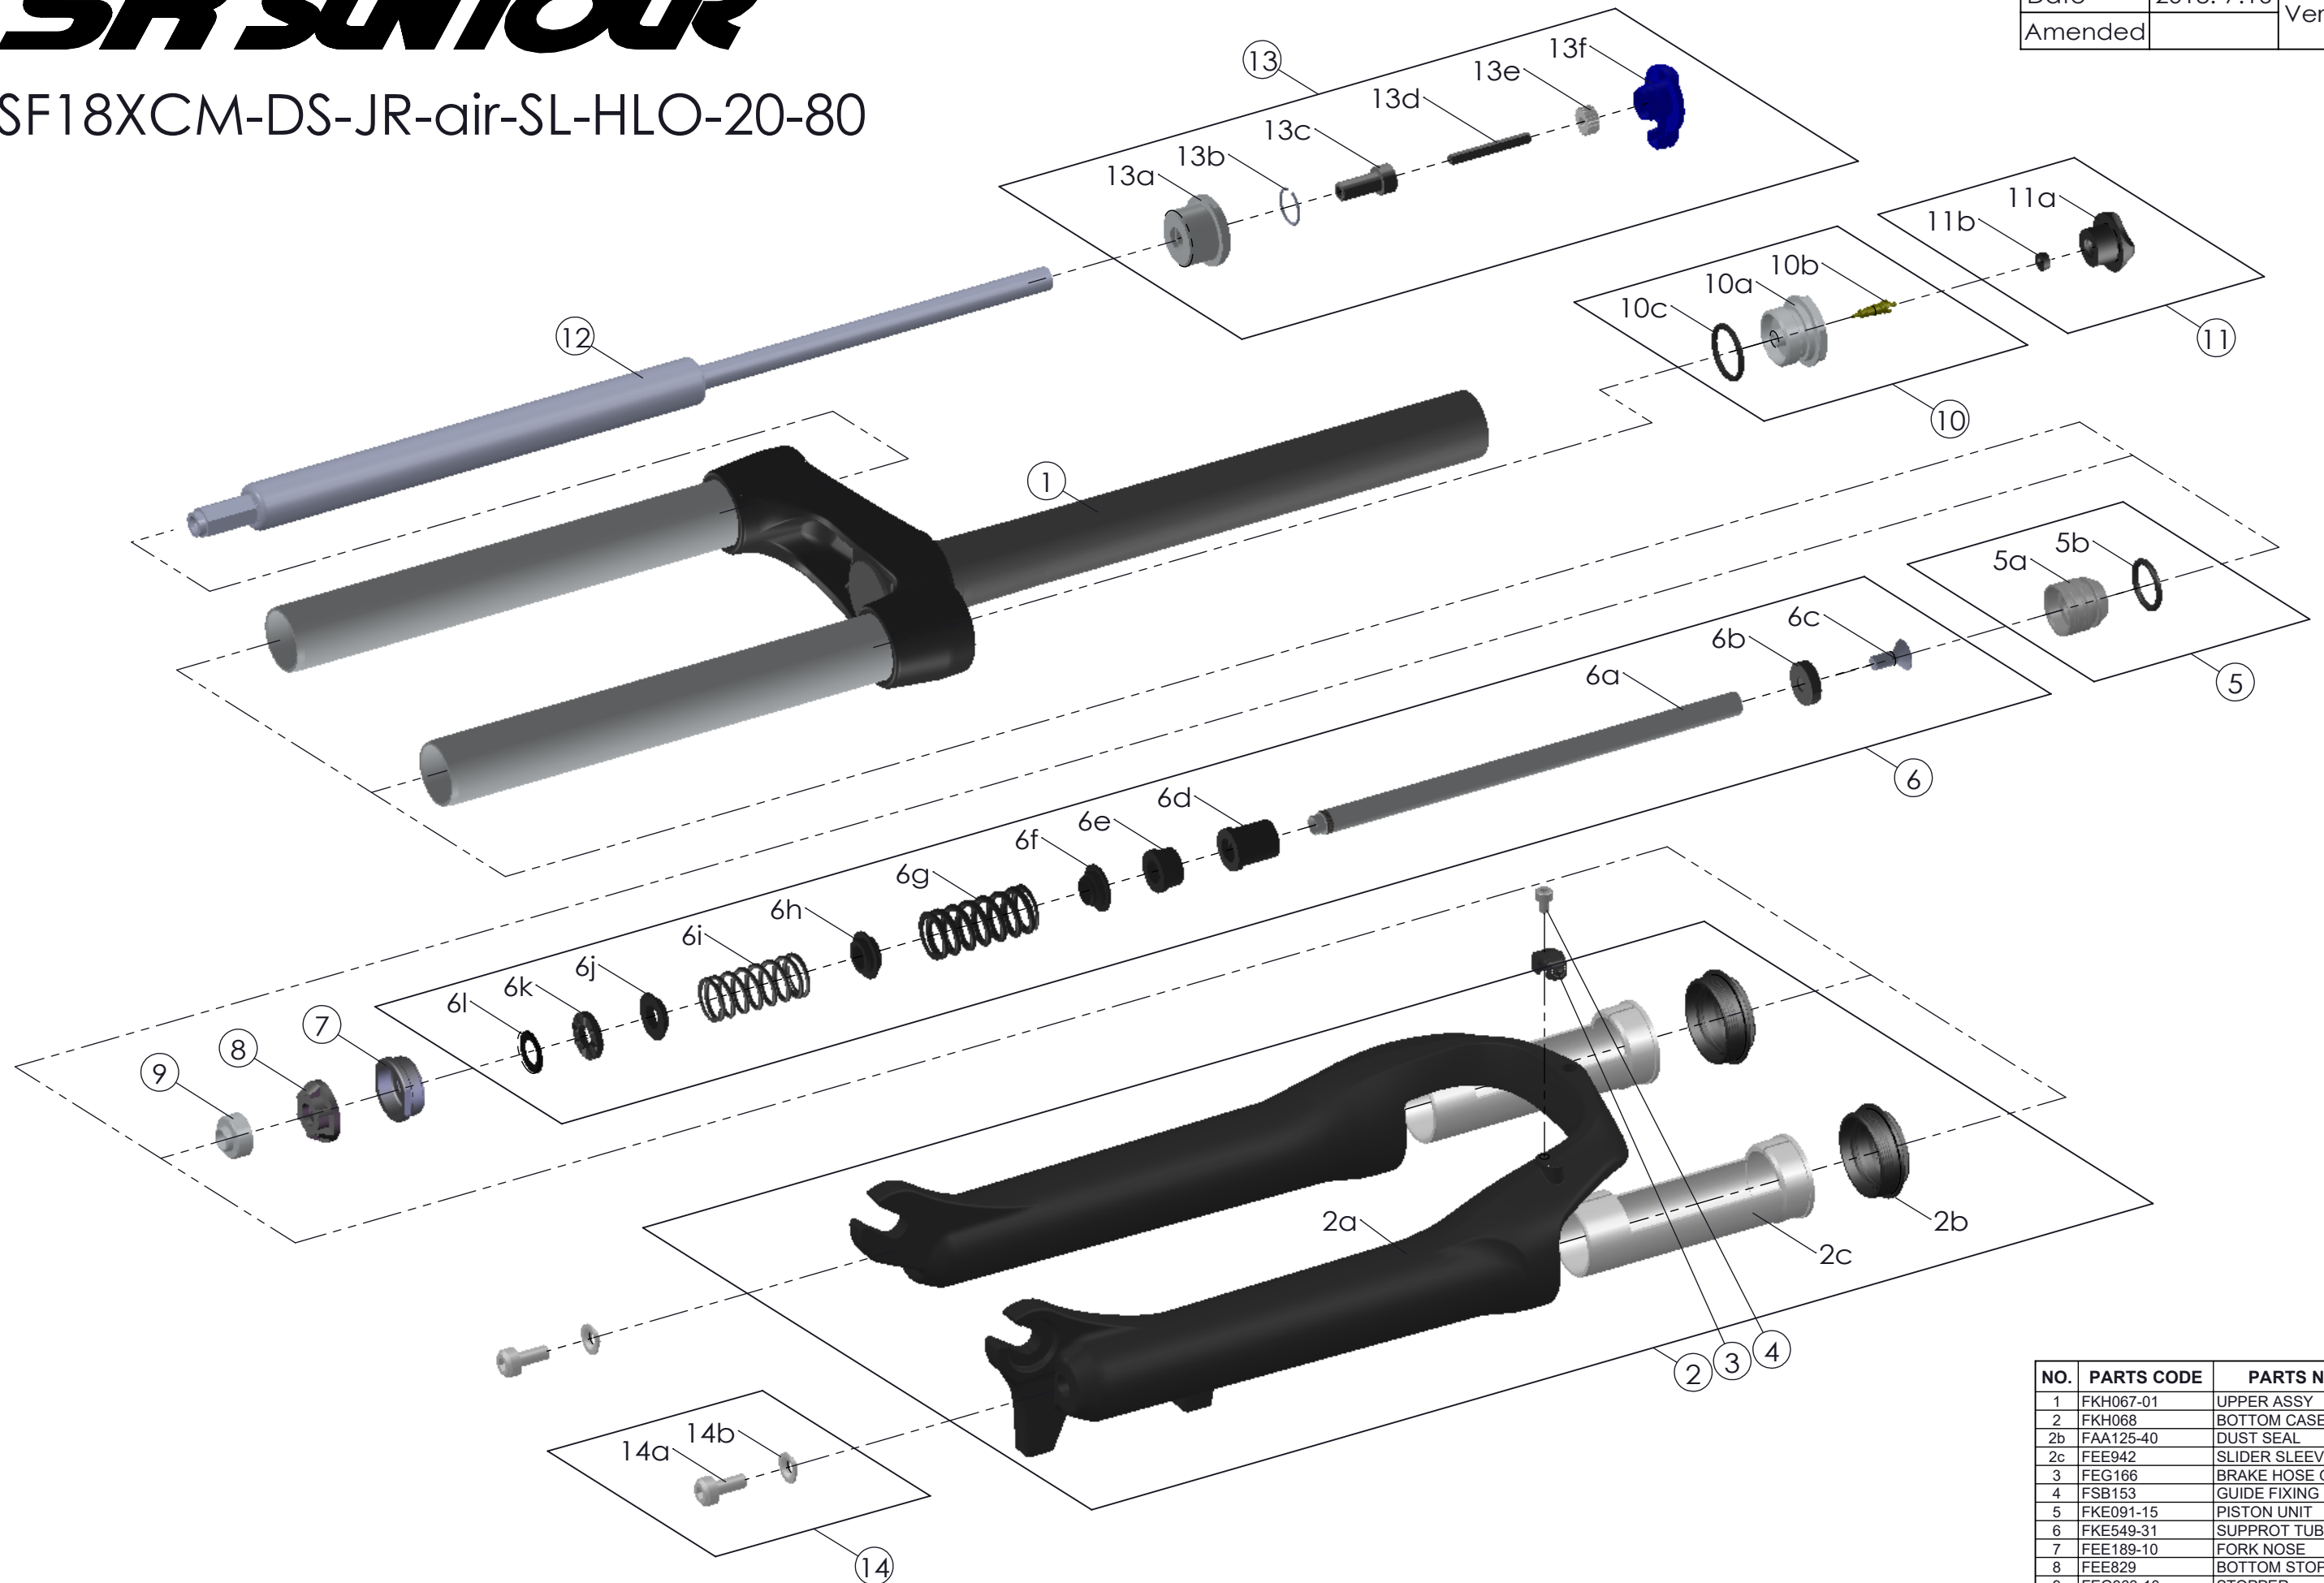

SUNTOUR

SF18XCM-DS-JR-air-SL-HLO-20-80

Date	2018.-7.16	Version	0
Amended			

NO.	PARTS CODE	PARTS NAME	QT
1	FKH067-01	UPPER ASSY	1
2	FKH068	BOTTOM CASE ASSY	1
2b	FAA125-40	DUST SEAL	2
2c	FEE942	SLIDER SLEEVE	2
3	FEG166	BRAKE HOSE GUIDE	1
4	FSB153	GUIDE FIXING BOLT	1
5	FKE091-15	PISTON UNIT	1
6	FKE549-31	SUPPROT TUBE ASSY	1
7	FEE189-10	FORK NOSE	1
8	FEE829	BOTTOM STOPPER	1
9	FEG363-10	STOPPER	1
10	FKE075-09	AIR CAP ASSY	1
11	FKE076-10	VALVE CAP ASSY	1
12	FUN050-31	HLO UNIT	1
13	FKE028-48	LO TOP CAP ASSY	1
14	FKA054	FIXING BOLT SET	2