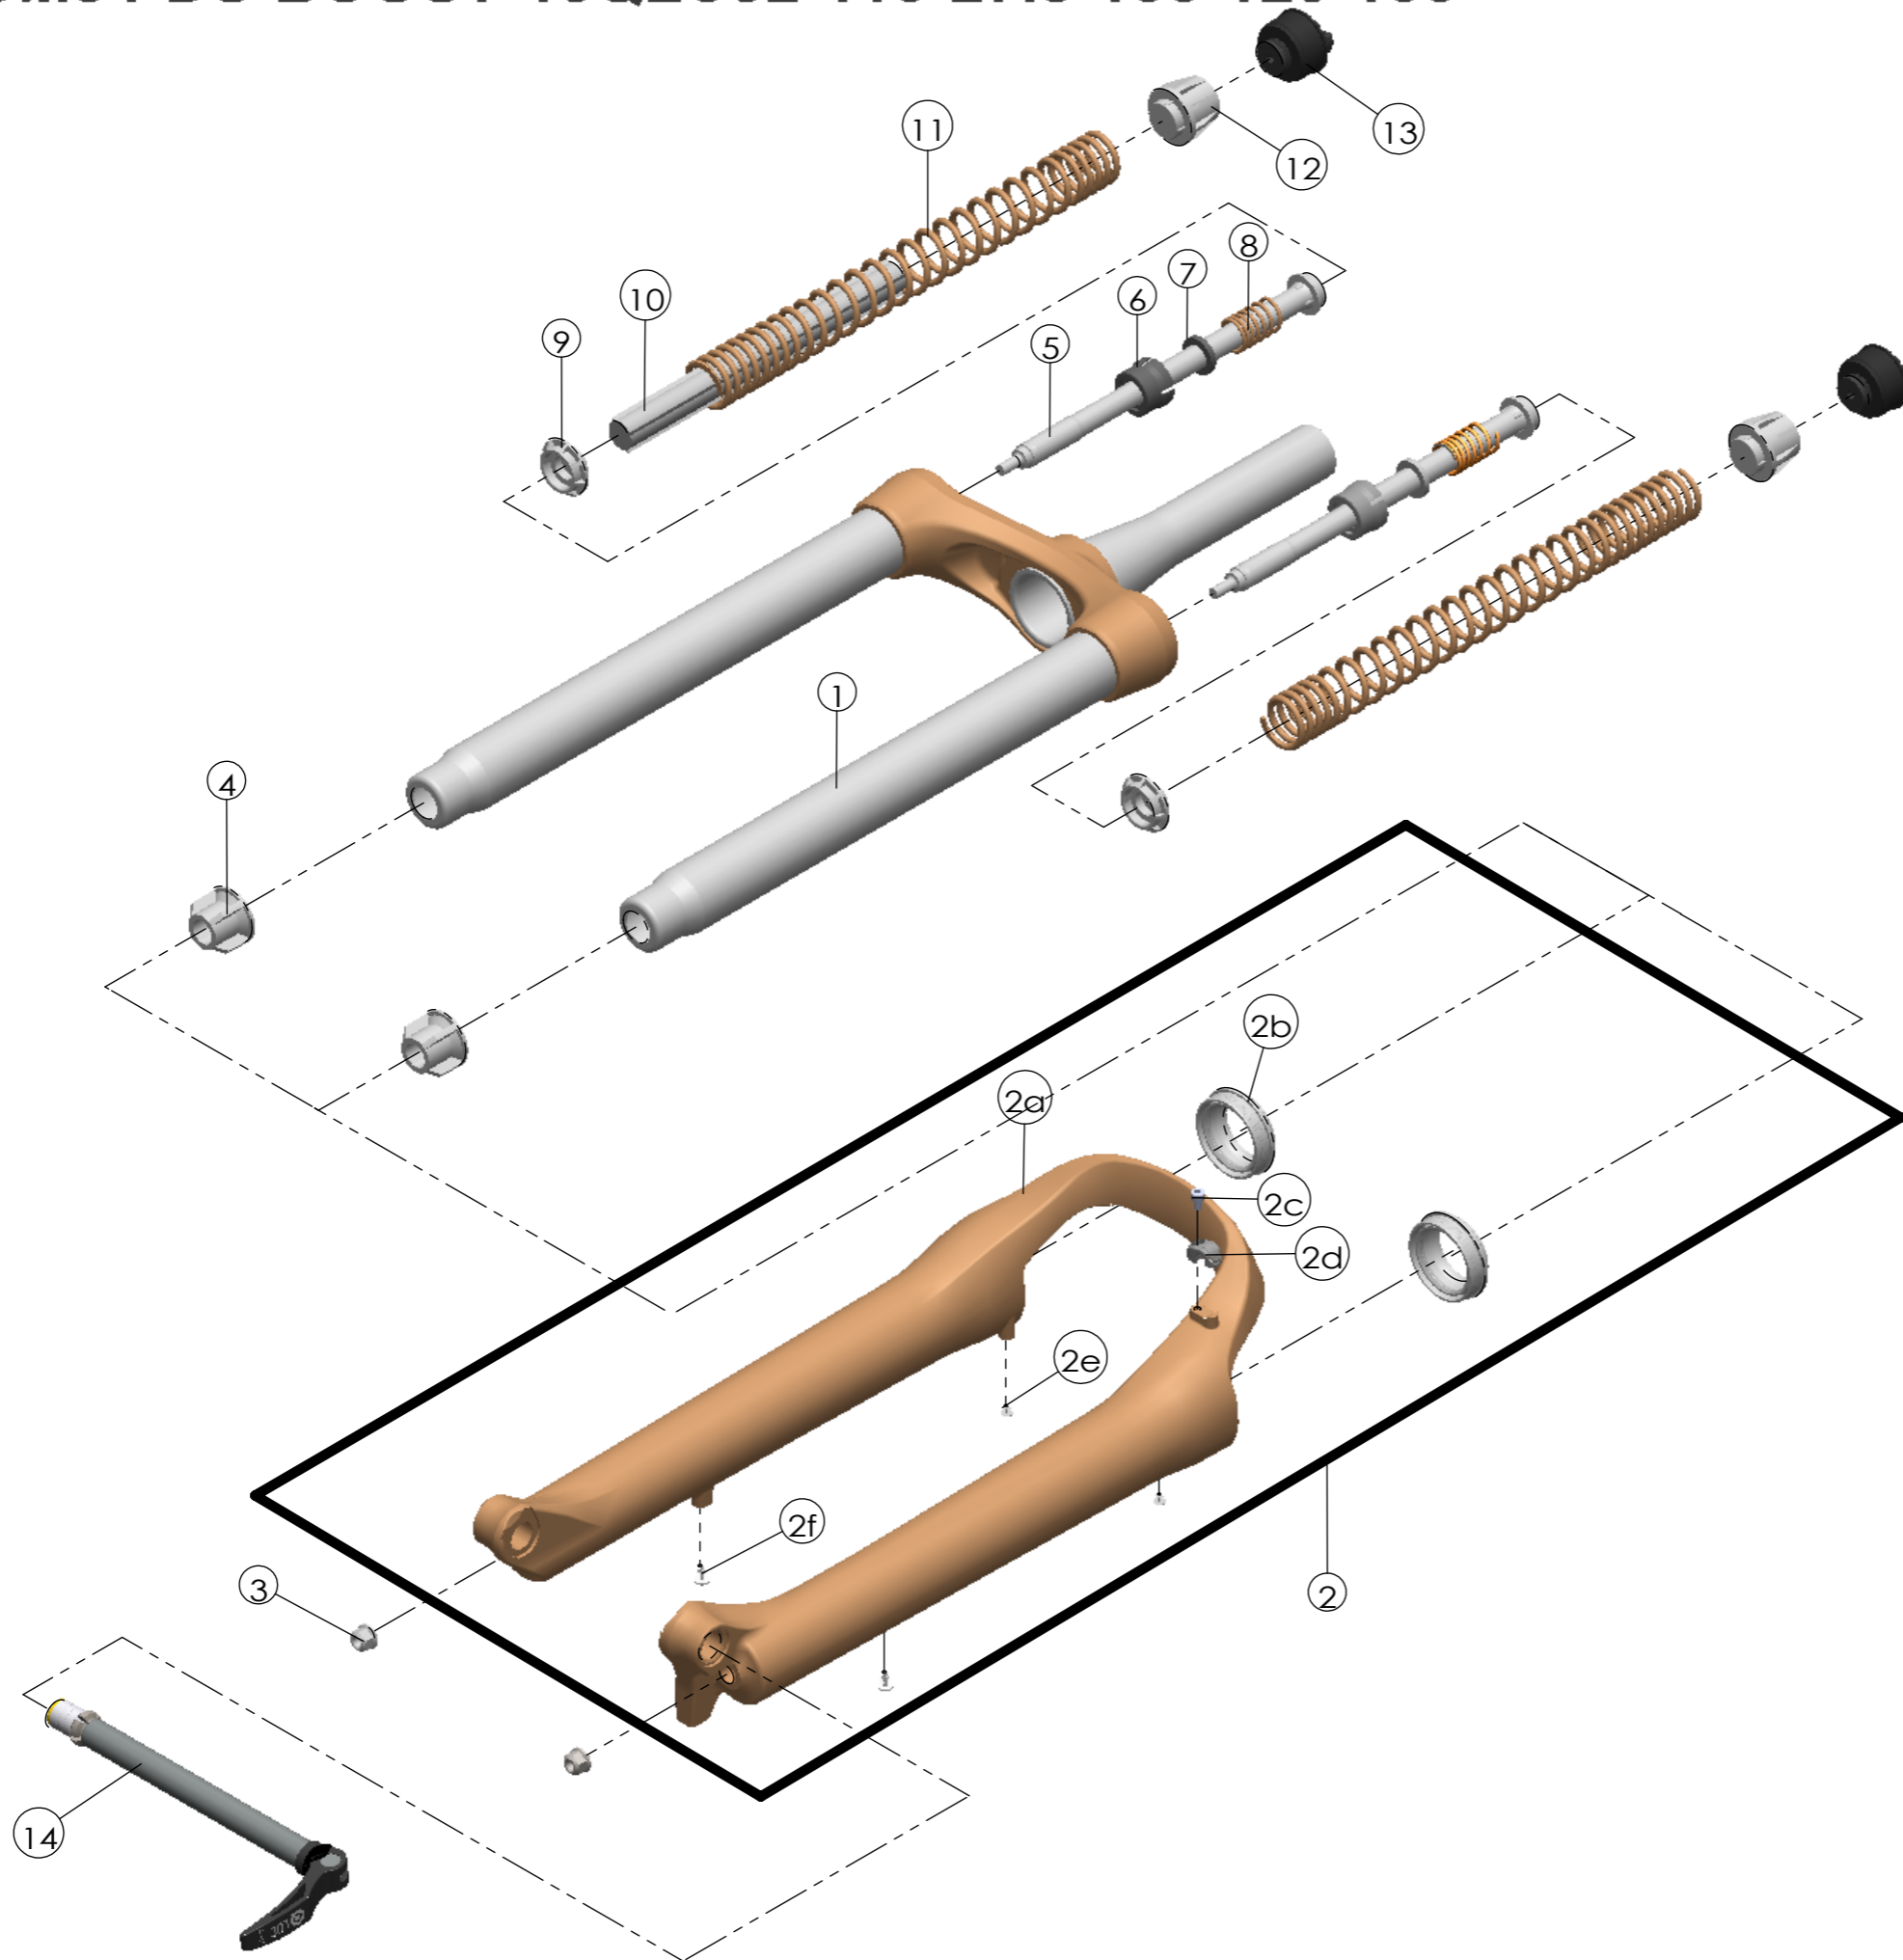

# SF SUNTOUR

## SF18-XCM34-DS-BOOST-15QLC32-110-27.5-100-120-130

Date	2017.9.11	Version	3
Amended	2019.1.28		

NO.	PART NAME	PART CODE	QTY.		
			100	120	130
1	UPPER ASSY	FKZ103-01	-	1	1
		FKA103-06	1	-	-
2	BOTTOM CASE ASSY	FKZ104-10	1	1	1
2a	BOTTOM CASE	FPB453	1	1	1
2b	DUST SEAL	FAA390-20	2	2	2
2c	HOSE GUIDE	FEG166	1	1	1
2d	BOLT	FSB153	1	1	1
2e	MOUNT CAP	FAA199-10	2	2	2
2f	MOUNT CAP	FAA199	2	2	2
3	FIXING NUT	FSN023	2	2	2
4	BOTTOM STOPPER	FEE806-50	2	2	2
5	SUPPORT TUBE	FEG175	2	2	-
		FEE800	-	-	2
6	FORK NOSE	FEE805-20	2	2	2
7	REBOUND RUBBER	FEP053	2	2	2
8	REBOUND SPRING	FEP058-20	2	2	2
9	SPRING GUIDE LOWER	FEG456	2	2	2
10	DAMPER	FEP781	1	1	-
		FEP781-10	-	-	1
11	MAIN SPRING	FEP796	-	2	2
		FEP815	2	-	-
12	SPRING GUIDE UPPER	FEG455	2	2	2
13	ADJUST SYSTEM	FKE009-31	2	2	2
14	15QLC32-110 AXLE SET	FKA100-25	1	1	1