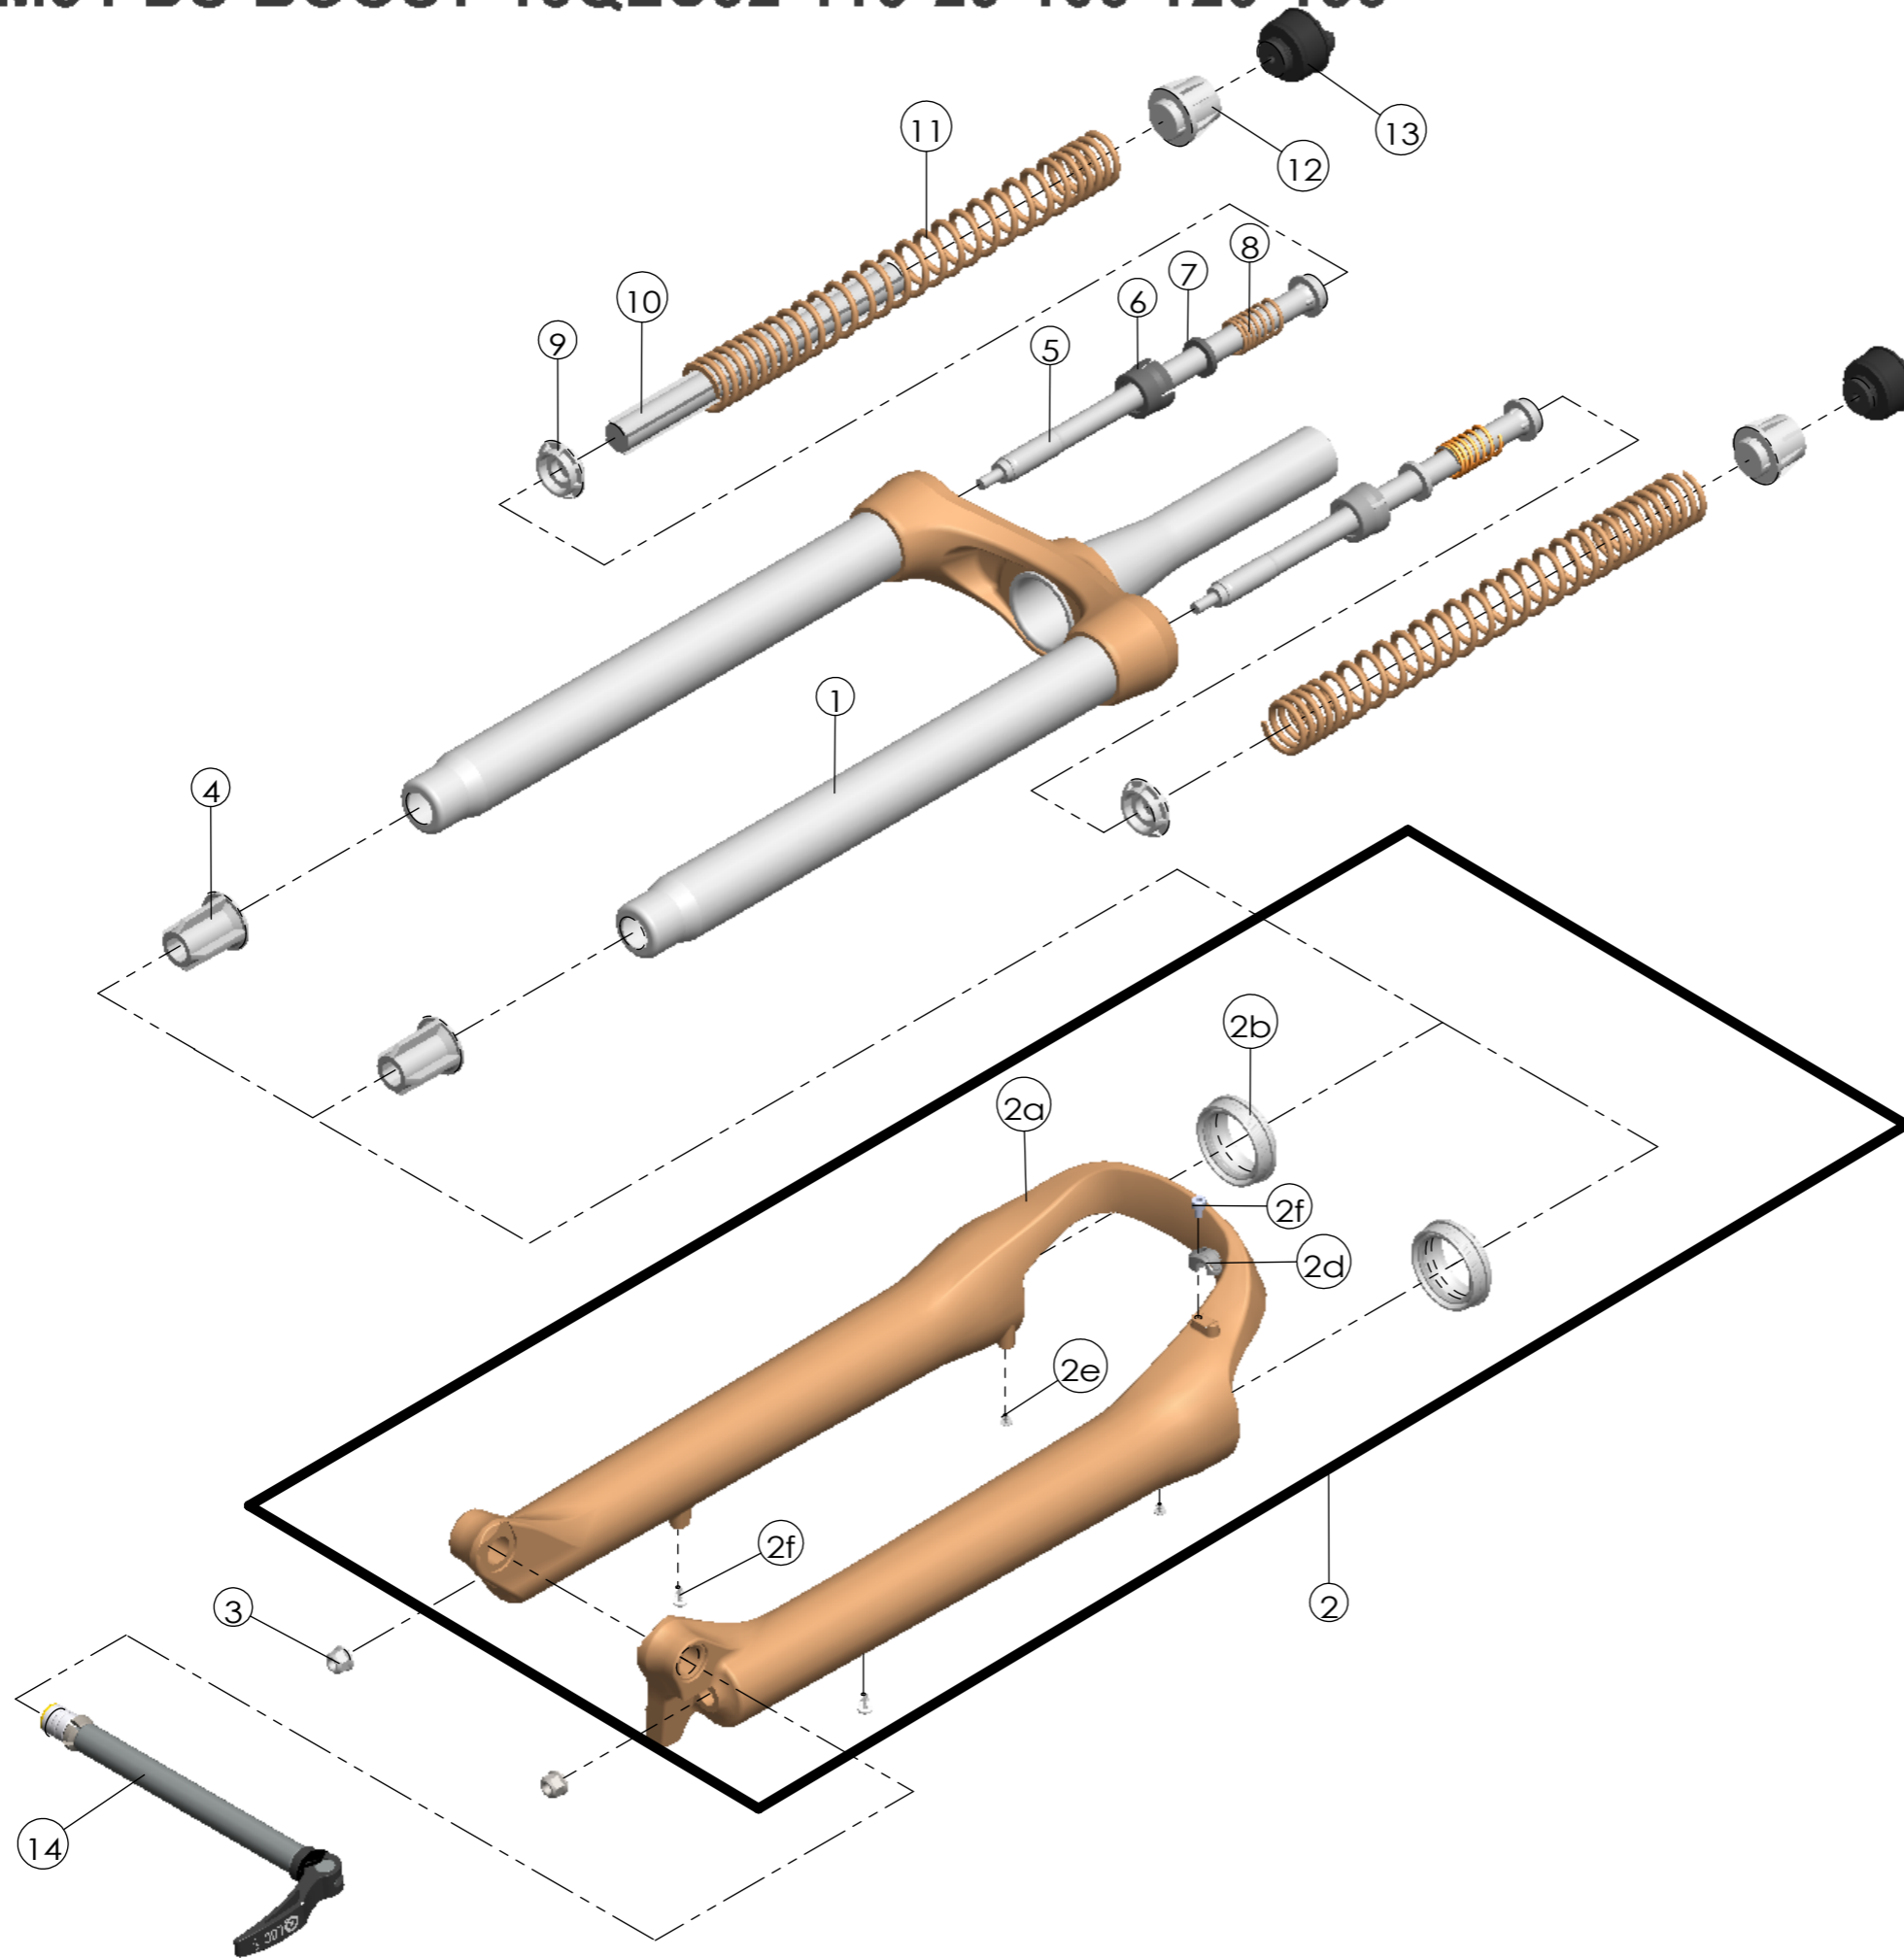

# SUNTOUR

## SF18-XCM34-DS-BOOST-15QLC32-110-29-100-120-130

Date	2017.9.11	Version	2
Amended	2019.1.26		

NO.	PART NAME	PART CODE	QTY.		
			100	120	130
1	UPPER ASSY	FKZ103-01	-	1	1
		FKZ103-06	1	-	-
2	BOTTOM CASE ASSY	FKZ105-10	1	1	1
2a	BOTTOM CASE	FPB455	1	1	1
2b	DUST SEAL	FAA390-20	2	2	2
2c	BOLT	FSB153	1	1	1
2d	HOSE GUIDE	FEG166	1	1	1
2e	MOUNT CAP	FAA199-10	2	2	2
2f	MOUNT CAP	FAA199	2	2	2
3	FIXING NUT	FSN023	2	2	2
4	BOTTOM STOPPER	FEE806-60	2	2	2
5	SUPPORT TUBE	FEG454	-	-	2
6	FORK NOSE	FEE805-20	2	2	2
7	REBOUND RUBBER	FEP053	2	2	2
8	REBOUND SPRING	FEP058-20	2	2	2
9	SPRING GUIDE LOWER	FEG456	2	2	2
10	DAMPER	FEP781	1	1	-
		FEP781-10	-	-	1
11	MAIN SPRING	FEP796	-	2	2
		FEP815	2	-	-
		FEG455	2	2	2
12	SPRING GUIDE UPPER	FEG455	2	2	2
13	ADJUST SYSTEM	FKE009-31	2	2	2
14	15QLC32-110 AXLE SET	FKA069-25	1	1	1