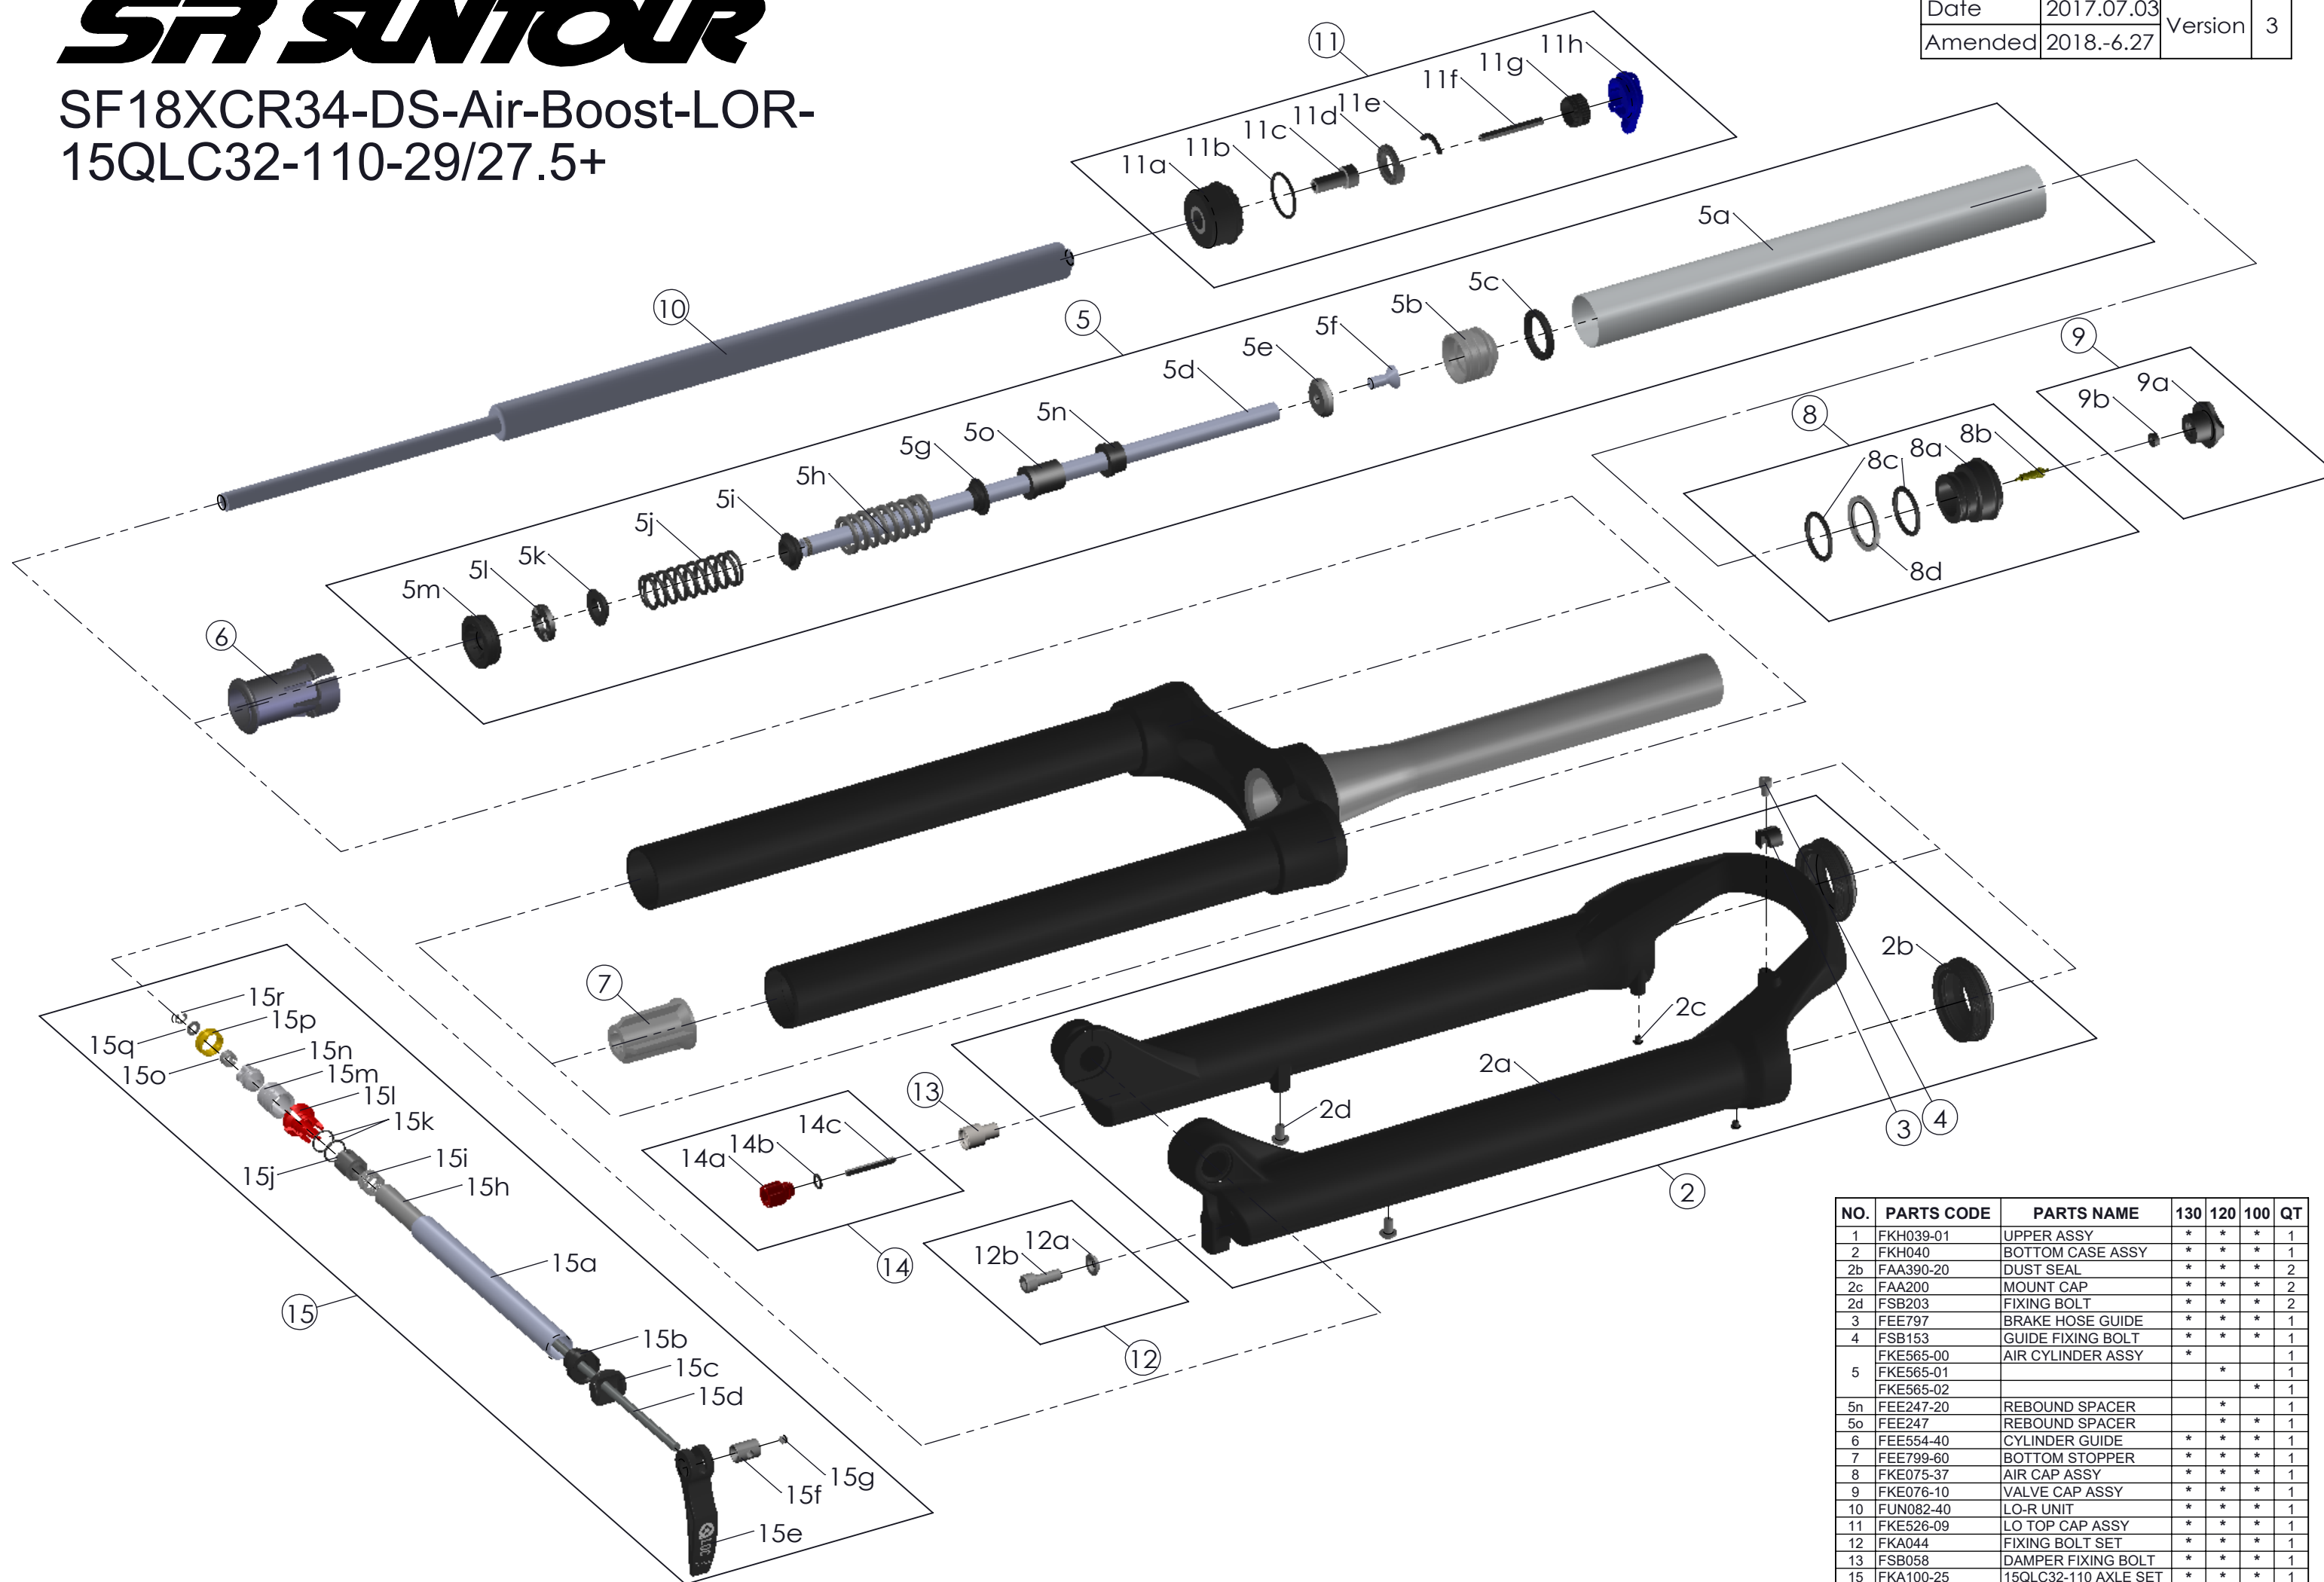

SUNTOUR

SF18XCR34-DS-Air-Boost-LOR-
15QLC32-110-29/27.5+

Date	2017.07.03	Version	3
Amended	2018.-6.27		

NO.	PARTS CODE	PARTS NAME	130	120	100	QT
1	FKH039-01	UPPER ASSY	*	*	*	1
2	FKH040	BOTTOM CASE ASSY	*	*	*	1
2b	FAA390-20	DUST SEAL	*	*	*	2
2c	FAA200	MOUNT CAP	*	*	*	2
2d	FSB203	FIXING BOLT	*	*	*	2
3	FEE797	BRAKE HOSE GUIDE	*	*	*	1
4	FSB153	GUIDE FIXING BOLT	*	*	*	1
5	FKE565-00	AIR CYLINDER ASSY	*			1
	FKE565-01			*		1
	FKE565-02				*	1
5n	FEE247-20	REBOUND SPACER		*		1
5o	FEE247	REBOUND SPACER		*	*	1
6	FEE554-40	CYLINDER GUIDE	*	*	*	1
7	FEE799-60	BOTTOM STOPPER	*	*	*	1
8	FKE075-37	AIR CAP ASSY	*	*	*	1
9	FKE076-10	VALVE CAP ASSY	*	*	*	1
10	FUN082-40	LO-R UNIT	*	*	*	1
11	FKE526-09	LO TOP CAP ASSY	*	*	*	1
12	FKA044	FIXING BOLT SET	*	*	*	1
13	FSB058	DAMPER FIXING BOLT	*	*	*	1
15	FKA100-25	15QLC32-110 AXLE SET	*	*	*	1