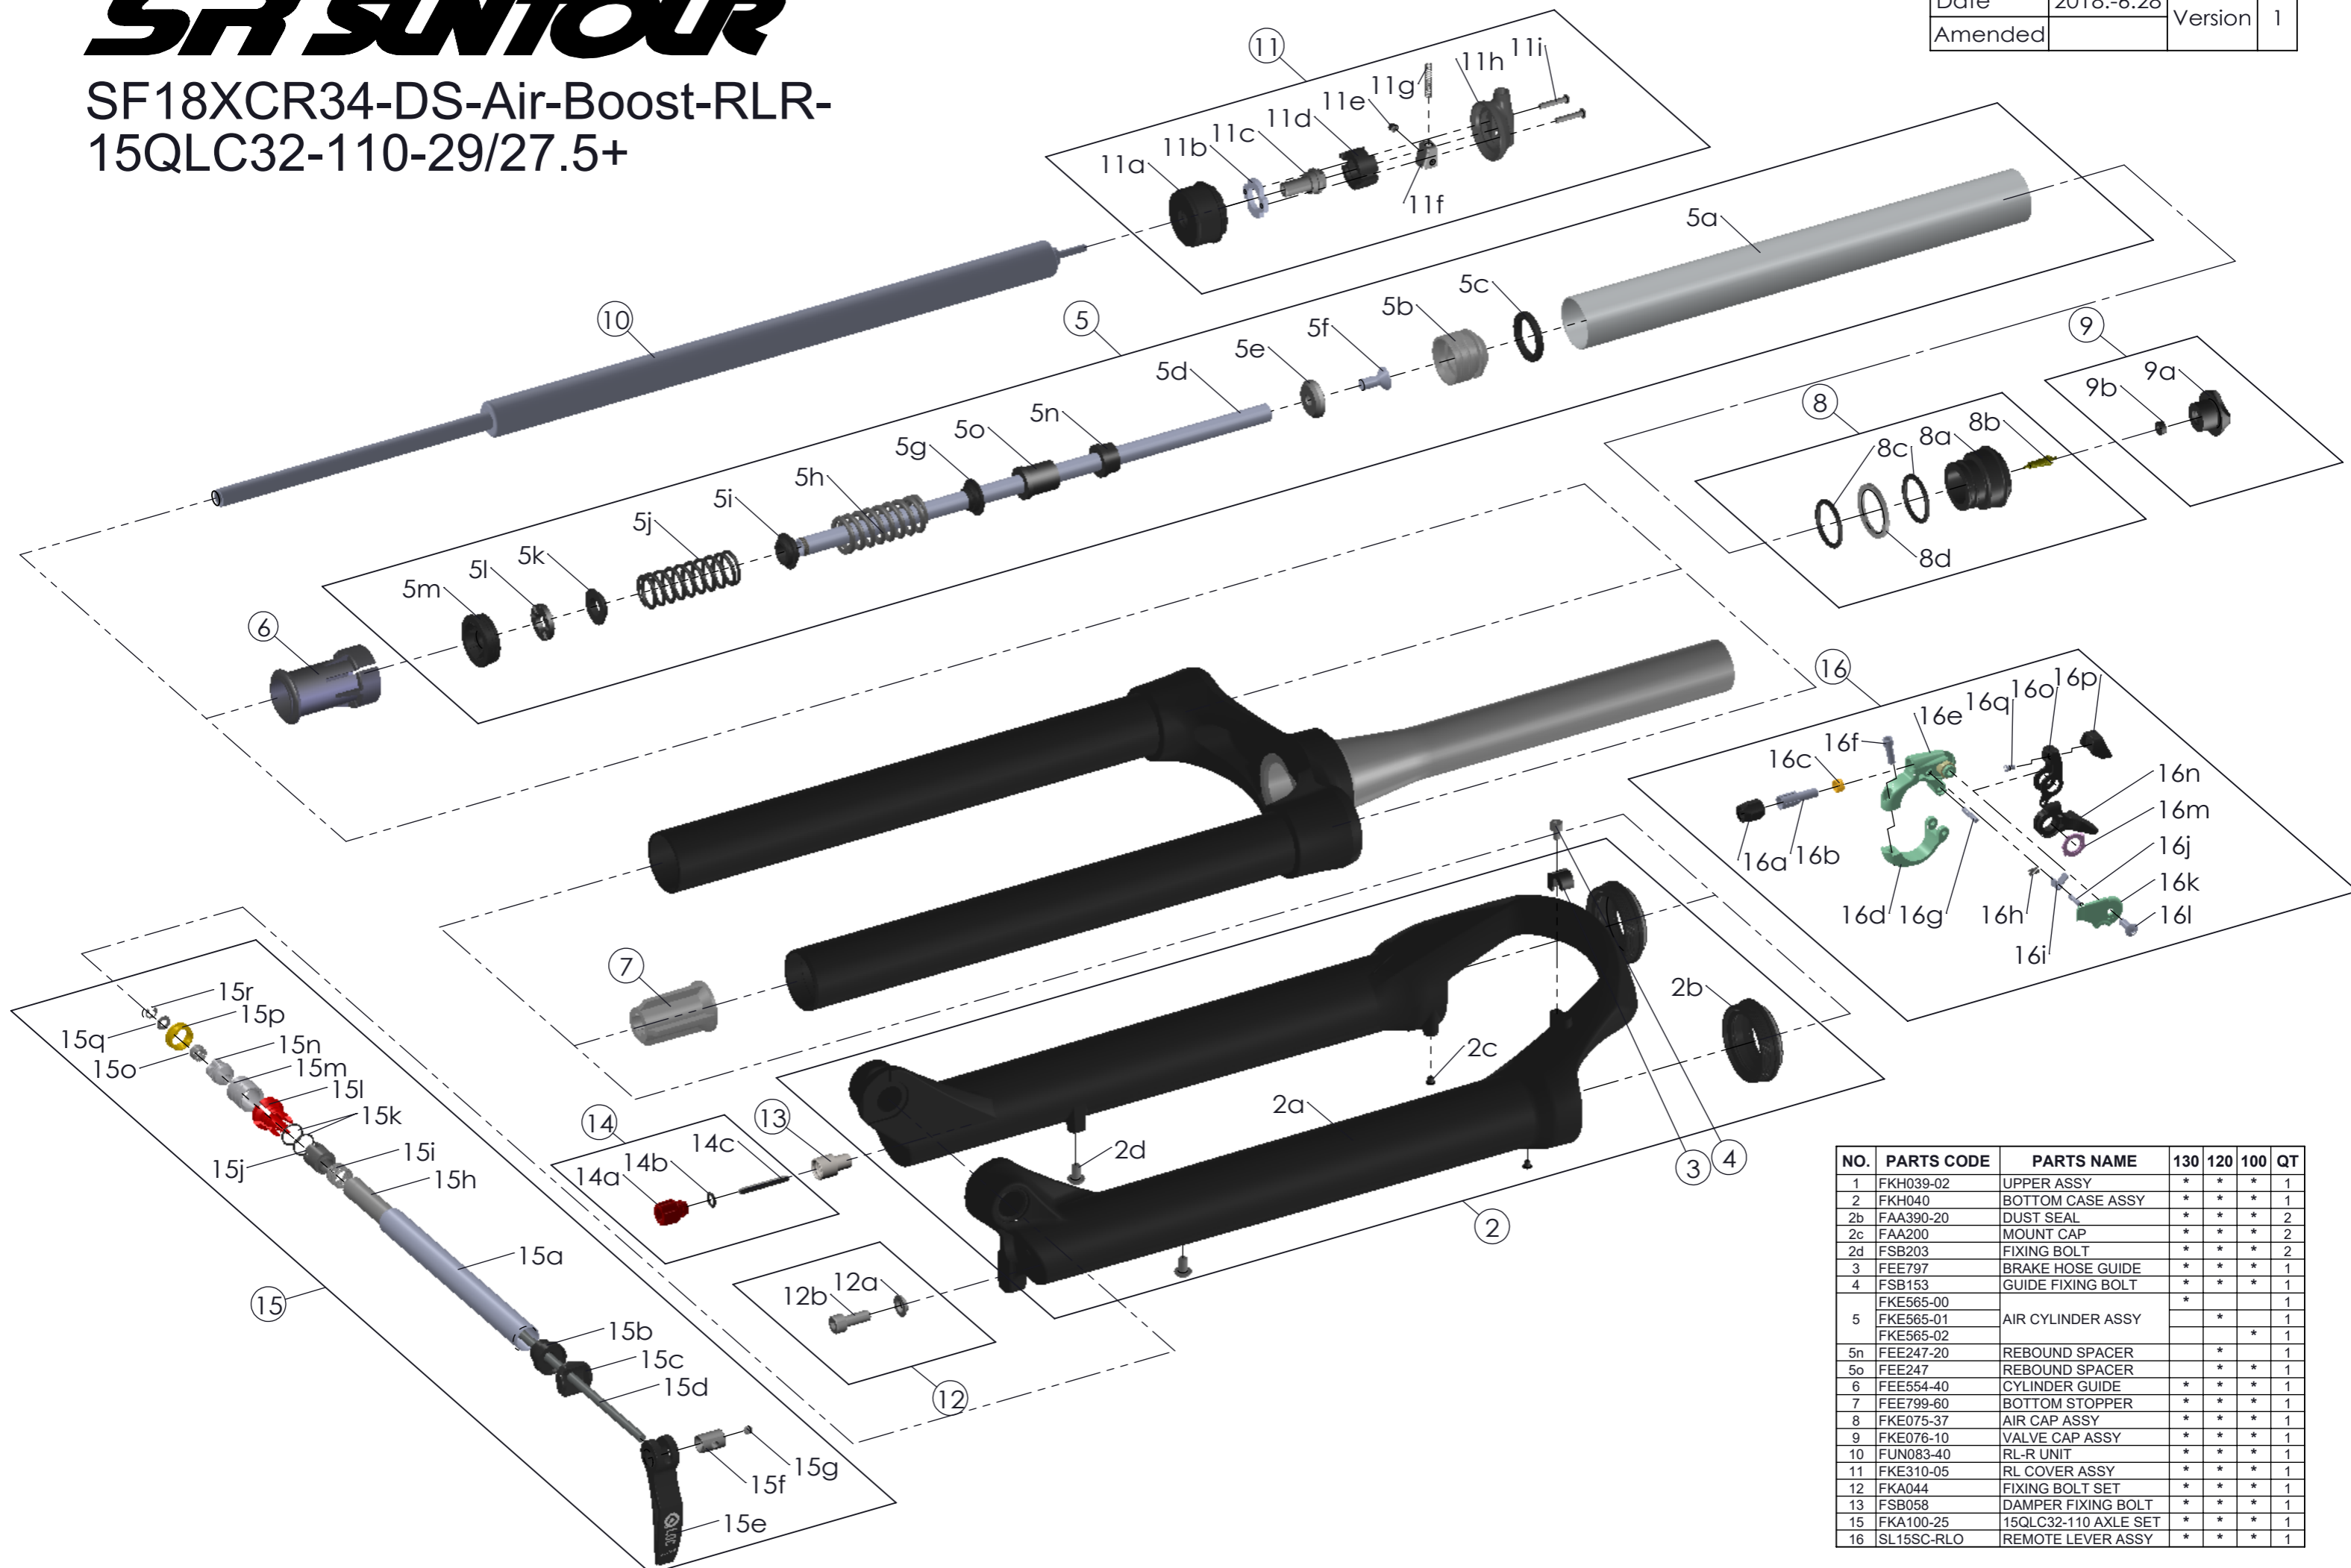

SUNTOUR

SF18XCR34-DS-Air-Boost-RLR-
15QLC32-110-29/27.5+

Date	2018.-6.28	Version	1
Amended			

NO.	PARTS CODE	PARTS NAME	130	120	100	QT
1	FKH039-02	UPPER ASSY	*	*	*	1
2	FKH040	BOTTOM CASE ASSY	*	*	*	1
2b	FAA390-20	DUST SEAL	*	*	*	2
2c	FAA200	MOUNT CAP	*	*	*	2
2d	FSB203	FIXING BOLT	*	*	*	2
3	FEE797	BRAKE HOSE GUIDE	*	*	*	1
4	FSB153	GUIDE FIXING BOLT	*	*	*	1
	FKE565-00					1
5	FKE565-01	AIR CYLINDER ASSY	*	*		1
	FKE565-02					1
5n	FEE247-20	REBOUND SPACER		*		1
5o	FEE247	REBOUND SPACER		*	*	1
6	FEE554-40	CYLINDER GUIDE	*	*	*	1
7	FEE799-60	BOTTOM STOPPER	*	*	*	1
8	FKE075-37	AIR CAP ASSY	*	*	*	1
9	FKE076-10	VALVE CAP ASSY	*	*	*	1
10	FUN083-40	RL-R UNIT	*	*	*	1
11	FKE310-05	RL COVER ASSY	*	*	*	1
12	FKA044	FIXING BOLT SET	*	*	*	1
13	FSB058	DAMPER FIXING BOLT	*	*	*	1
15	FKA100-25	15QLC32-110 AXLE SET	*	*	*	1
16	SL15SC-RLO	REMOTE LEVER ASSY	*	*	*	1