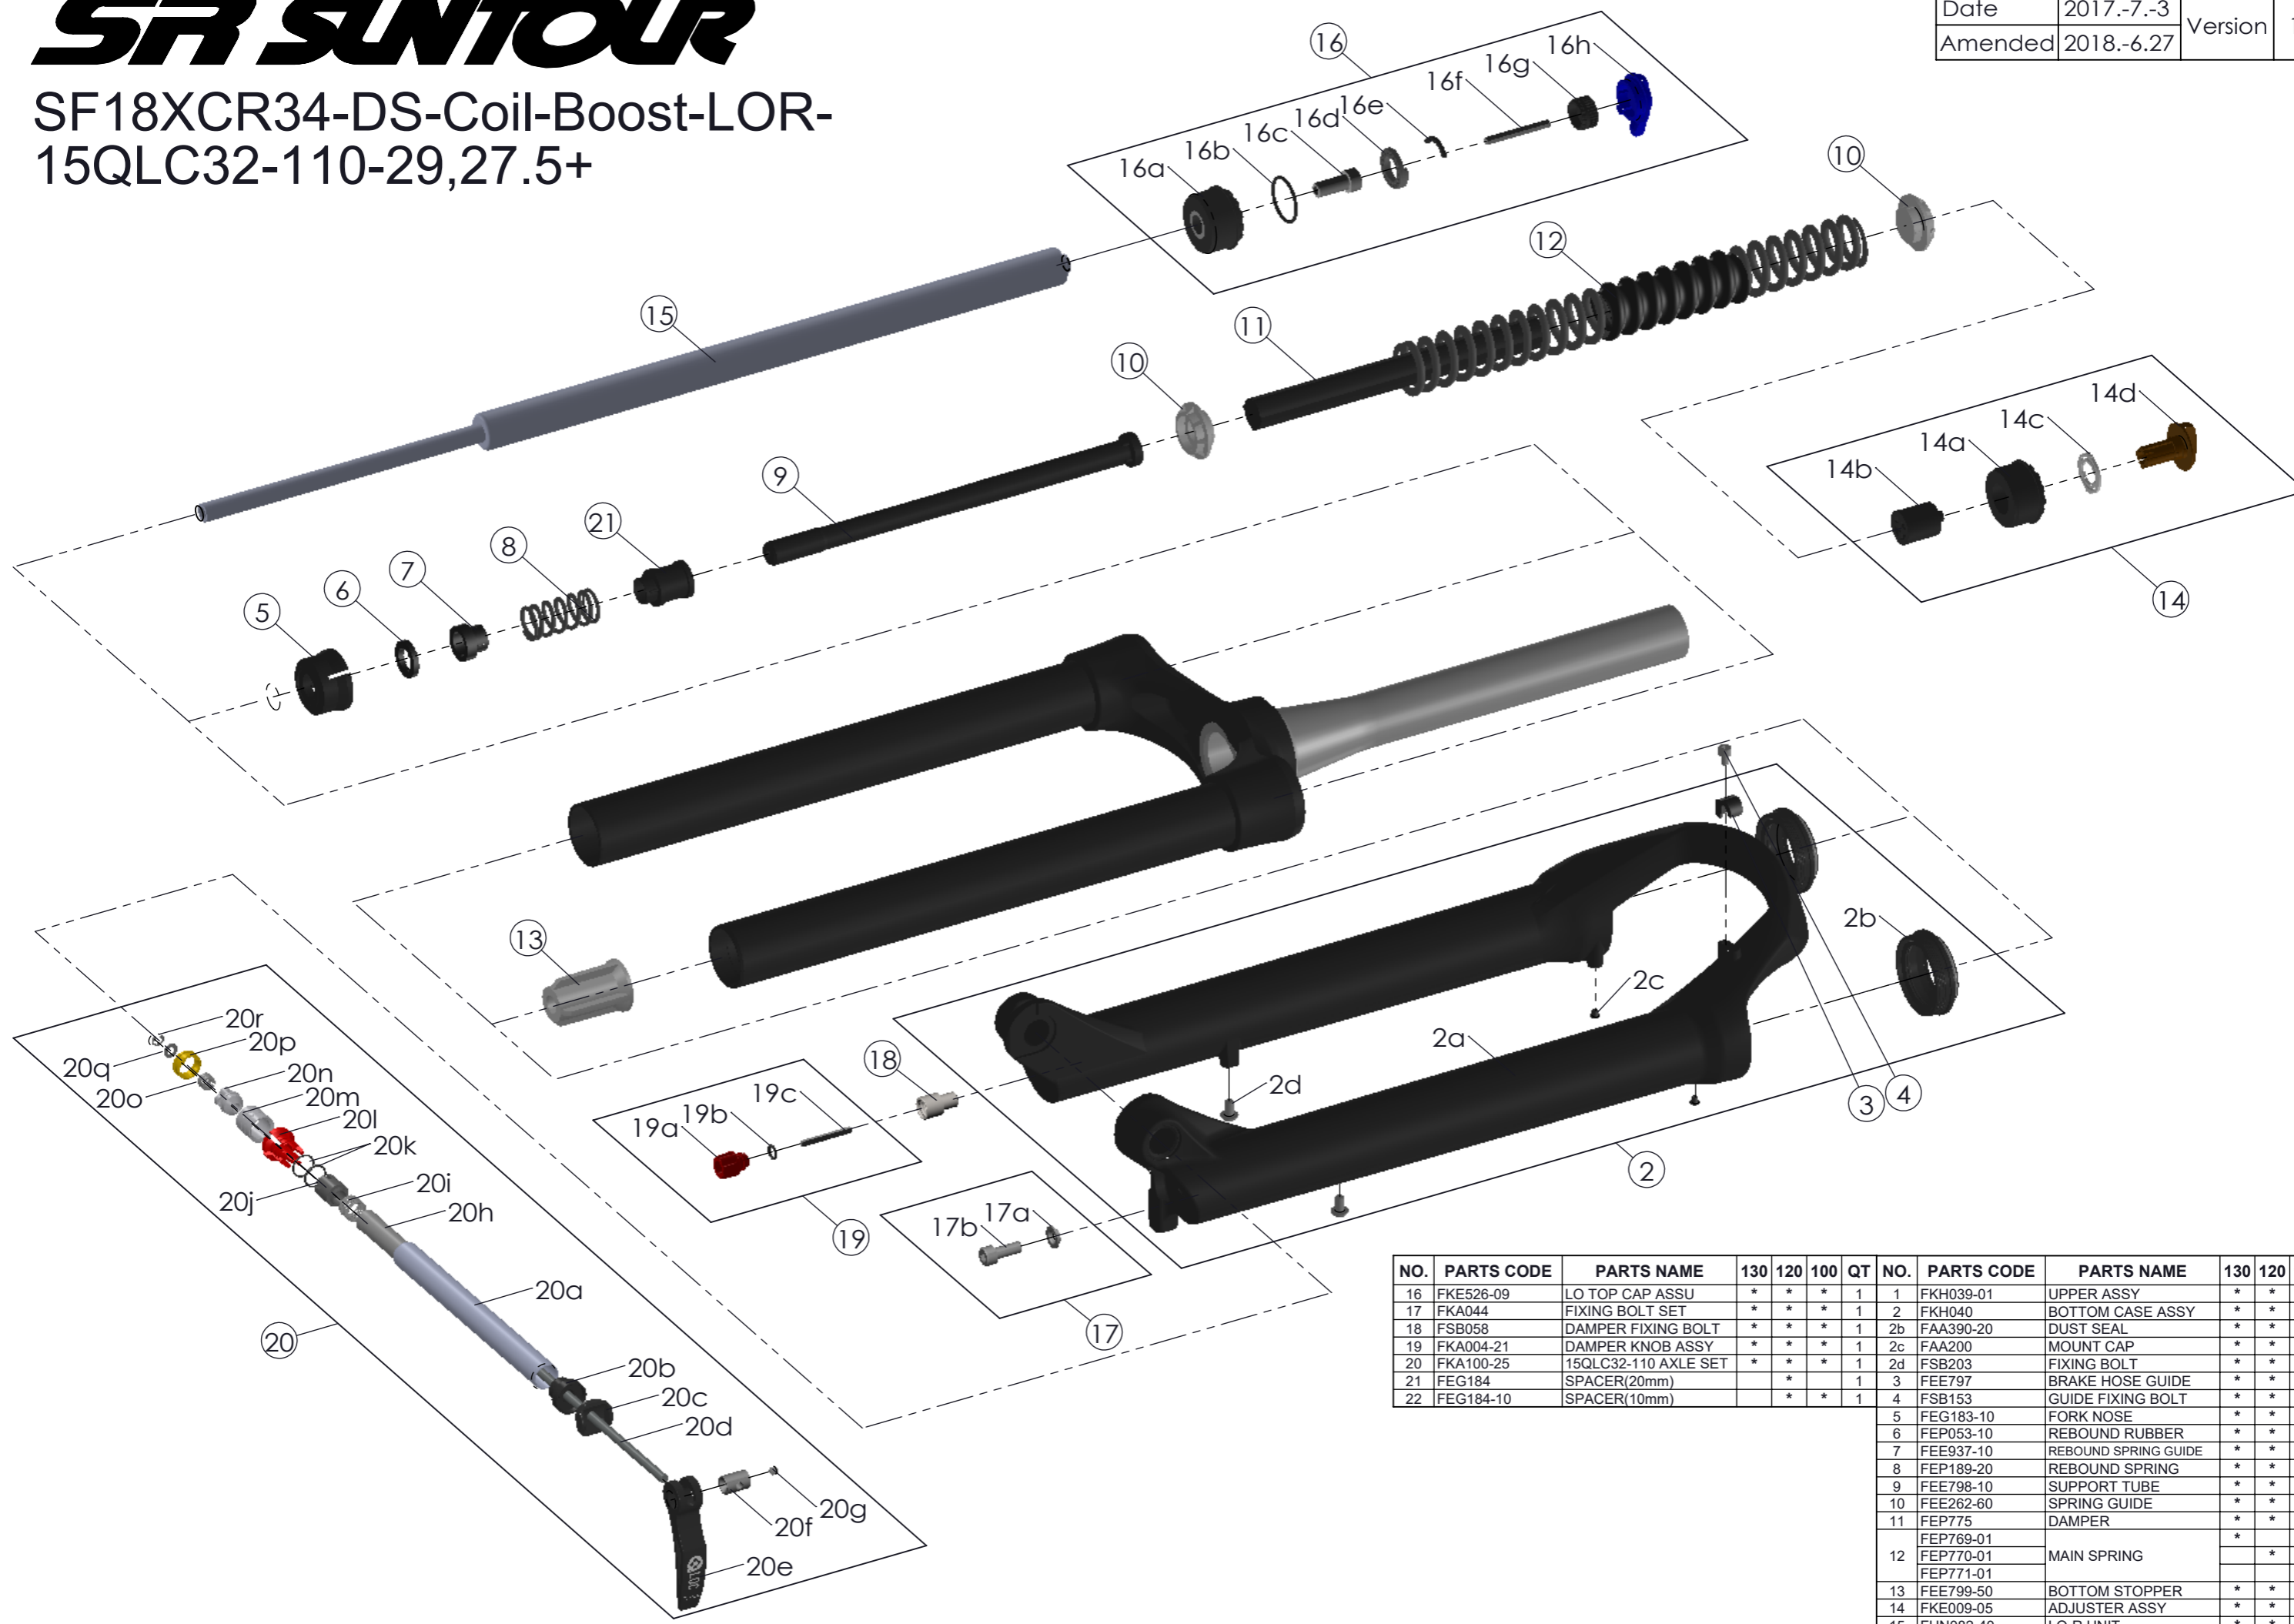

SUNTOUR

SF18XCR34-DS-Coil-Boost-LOR-
15QLC32-110-29,27.5+

Date	2017.-7.-3	Version	1
Amended	2018.-6.27		

NO.	PARTS CODE	PARTS NAME	130	120	100	QT	NO.	PARTS CODE	PARTS NAME	130	120	100	QT
16	FKE526-09	LO TOP CAP ASSU	*	*	*	1	1	FKH039-01	UPPER ASSY	*	*	*	1
17	FKA044	FIXING BOLT SET	*	*	*	1	2	FKH040	BOTTOM CASE ASSY	*	*	*	1
18	FSB058	DAMPER FIXING BOLT	*	*	*	1	2b	FAA390-20	DUST SEAL	*	*	*	2
19	FKA004-21	DAMPER KNOB ASSY	*	*	*	1	2c	FAA200	MOUNT CAP	*	*	*	2
20	FKA100-25	15QLC32-110 AXLE SET	*	*	*	1	2d	FSB203	FIXING BOLT	*	*	*	2
21	FEG184	SPACER(20mm)		*	*	1	3	FEE797	BRAKE HOSE GUIDE	*	*	*	1
22	FEG184-10	SPACER(10mm)		*	*	1	4	FSB153	GUIDE FIXING BOLT	*	*	*	1
5	FEG183-10	FORK NOSE	*	*	*	1							
6	FEP053-10	REBOUND RUBBER	*	*	*	1							
7	FEE937-10	REBOUND SPRING GUIDE	*	*	*	1							
8	FEP189-20	REBOUND SPRING	*	*	*	1							
9	FEE798-10	SUPPORT TUBE	*	*	*	1							
10	FEE262-60	SPRING GUIDE	*	*	*	2							
11	FEP775	DAMPER	*	*	*	1							
	FEP769-01		*			1							
12	FEP770-01	MAIN SPRING		*		1							
	FEP771-01				*	1							
13	FEE799-50	BOTTOM STOPPER	*	*	*	1							
14	FKE009-05	ADJUSTER ASSY	*	*	*	1							
15	FUN082-40	LO-R UNIT	*	*	*	1							