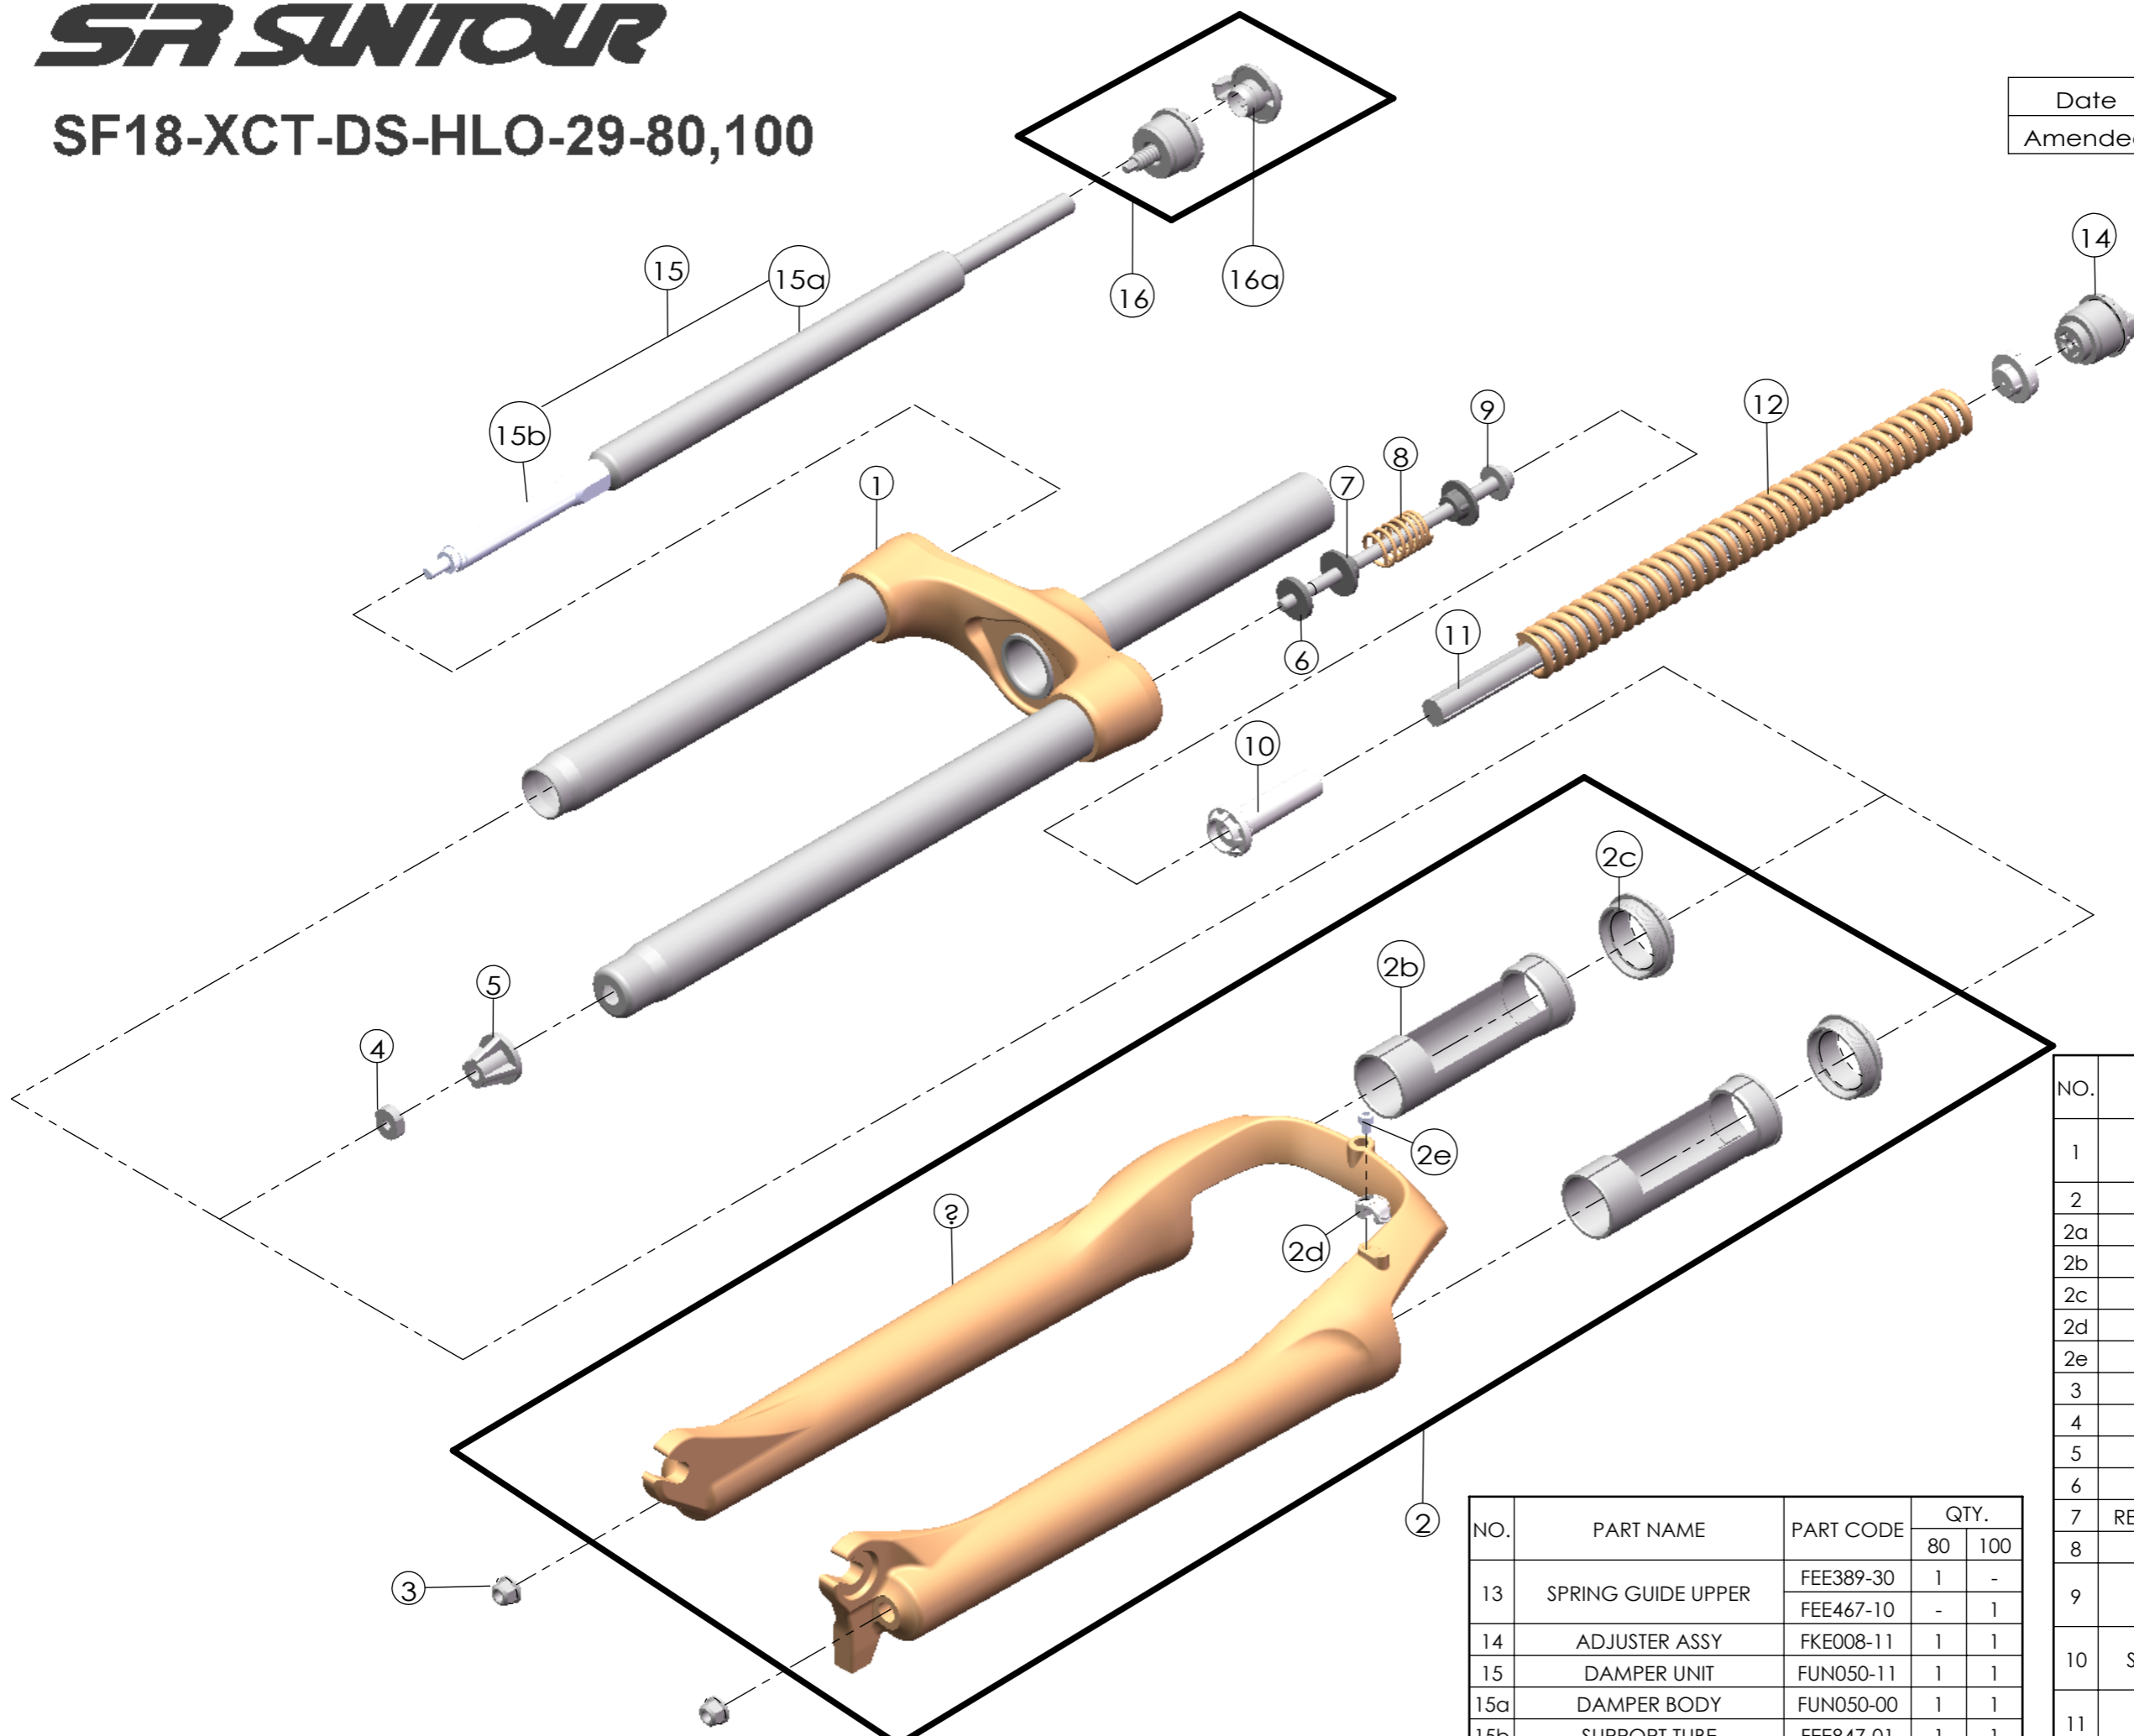

Date	2021.4.14	Version	1
Amended			

NO.	PART NAME	PART CODE	QTY.	
			80	100
1	UPPER ASSY	FKZ055-03	1	-
		FKZ055-04	-	1
2	BOTTOM CASE ASSY	FKZ151-10	1	1
2a	BOTTOM CASE	FPB437	1	1
2b	SLIDER SLEEVE	FEE942	2	2
2c	DUST SEAL	FAA125-40	2	2
2d	HOSE GUIDE	FEG166	1	1
2e	BOLT	FSB153	1	1
3	FIXING NUT	FSN023	2	2
4	NUT PLATE	FSN025	1	1
5	BOTTOM STOPPER	FEE909-20	1	1
6	REBOUND RUBBER	FEP701	1	1
7	REBOUND SPRING GUIDE	FEG257	2	2
8	REBOUND SPRING	FEP189-20	1	1
9	FIXING BOLT	FSB157-01	1	-
		FSB157-00	-	1
10	SPRING GUIDE LOWER	FEE502-20	1	-
		FEE468-10	-	1
11	DAMPER	FEP131-02	1	-
		FEP262-96	-	1
12	MAIN SPRING	FEP703	1	-
		FEP702	-	1

NO.	PART NAME	PART CODE	QTY.	
			80	100
13	SPRING GUIDE UPPER	FEE389-30	1	-
		FEE467-10	-	1
14	ADJUSTER ASSY	FKE008-11	1	1
15	DAMPER UNIT	FUN050-11	1	1
15a	DAMPER BODY	FUN050-00	1	1
15b	SUPPORT TUBE	FEE847-01	1	1
16	LO ADJUST SYSTEM	FKE028-18	1	1
16a	LO KNOB	FEG426	1	1