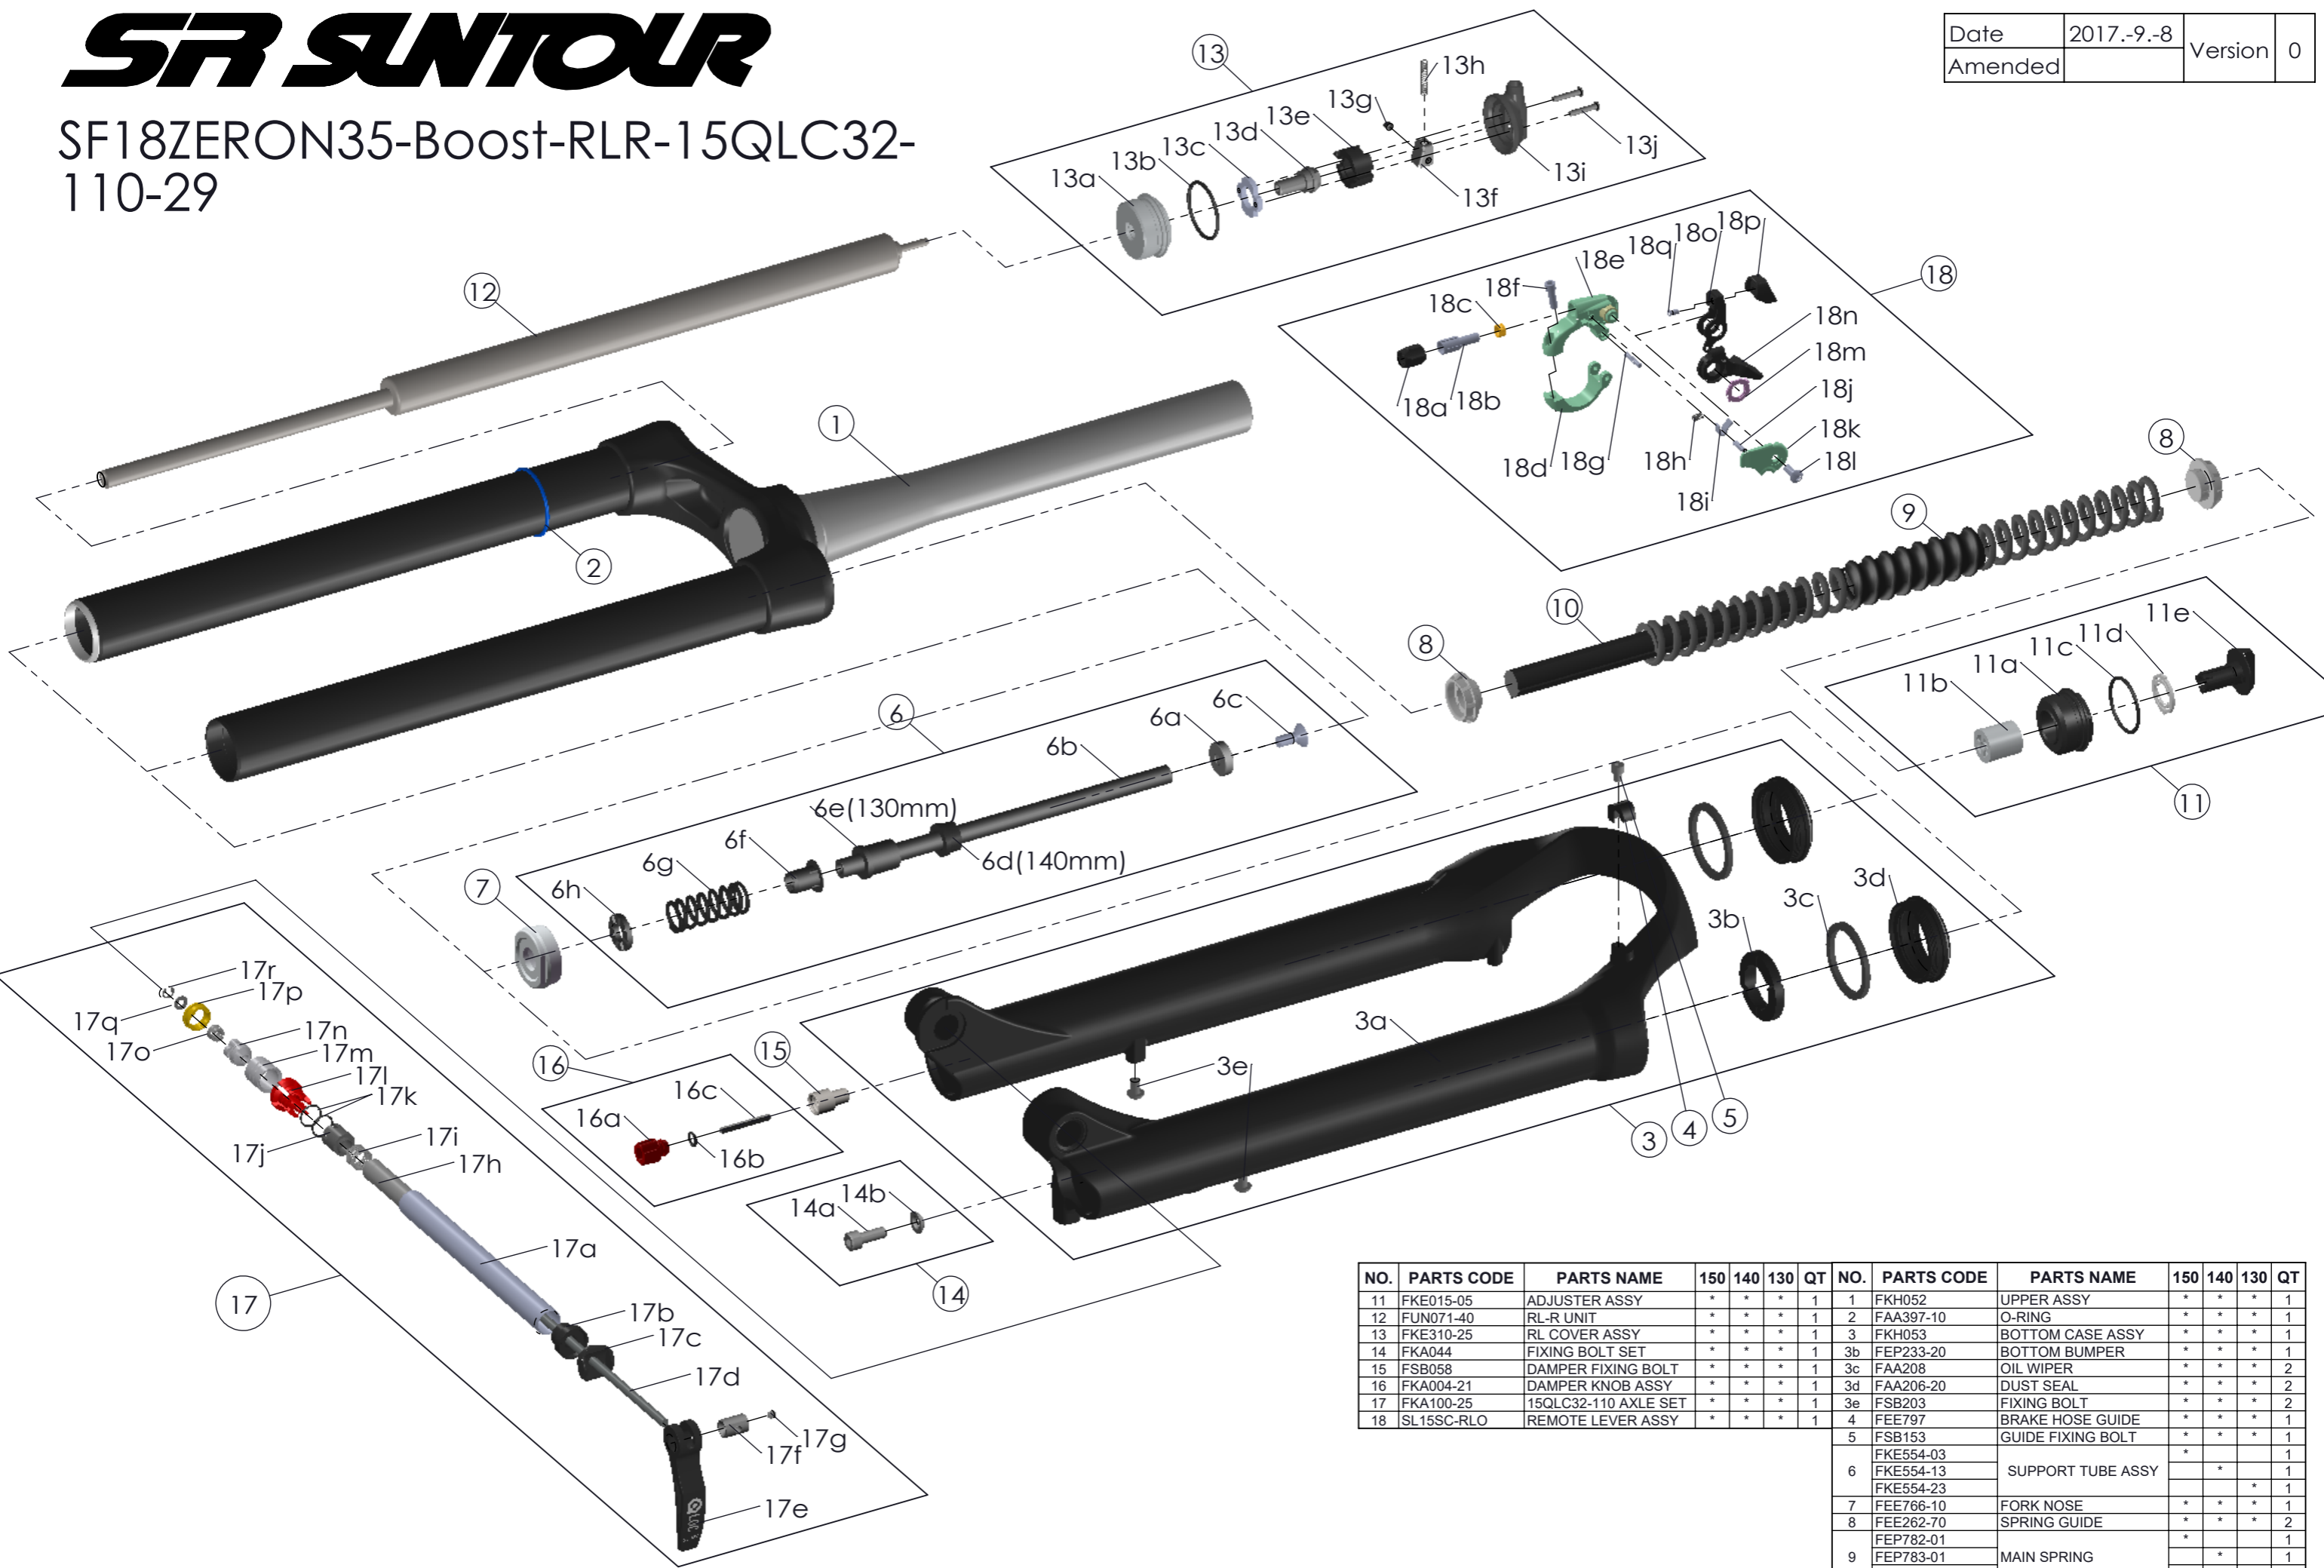

SR SUNTOUR

SF18ZERON35-Boost-RLR-15QLC32-110-29

Date	2017.-9.-8	Version	0
Amended			

NO.	PARTS CODE	PARTS NAME	150	140	130	QT	NO.	PARTS CODE	PARTS NAME	150	140	130	QT
11	FKE015-05	ADJUSTER ASSY	*	*	*	1	1	FKH052	UPPER ASSY	*	*	*	1
12	FUN071-40	RL-R UNIT	*	*	*	1	2	FAA397-10	O-RING	*	*	*	1
13	FKE310-25	RL COVER ASSY	*	*	*	1	3	FKH053	BOTTOM CASE ASSY	*	*	*	1
14	FKA044	FIXING BOLT SET	*	*	*	1	3b	FEP233-20	BOTTOM BUMPER	*	*	*	1
15	FSB058	DAMPER FIXING BOLT	*	*	*	1	3c	FAA208	OIL WIPER	*	*	*	2
16	FKA004-21	DAMPER KNOB ASSY	*	*	*	1	3d	FAA206-20	DUST SEAL	*	*	*	2
17	FKA100-25	15QLC32-110 AXLE SET	*	*	*	1	3e	FSB203	FIXING BOLT	*	*	*	2
18	SL15SC-RLO	REMOTE LEVER ASSY	*	*	*	1	4	FEE797	BRAKE HOSE GUIDE	*	*	*	1
							5	FSB153	GUIDE FIXING BOLT	*	*	*	1
								FKE554-03		*	*	*	1
							6	FKE554-13	SUPPORT TUBE ASSY	*	*	*	1
								FKE554-23		*	*	*	1
							7	FEE766-10	FORK NOSE	*	*	*	1
							8	FEE262-70	SPRING GUIDE	*	*	*	2
								FEP782-01		*	*	*	1
							9	FEP783-01	MAIN SPRING	*	*	*	1
								FEP784-01		*	*	*	1
							10	FEP785	DAMPER	*	*	*	1