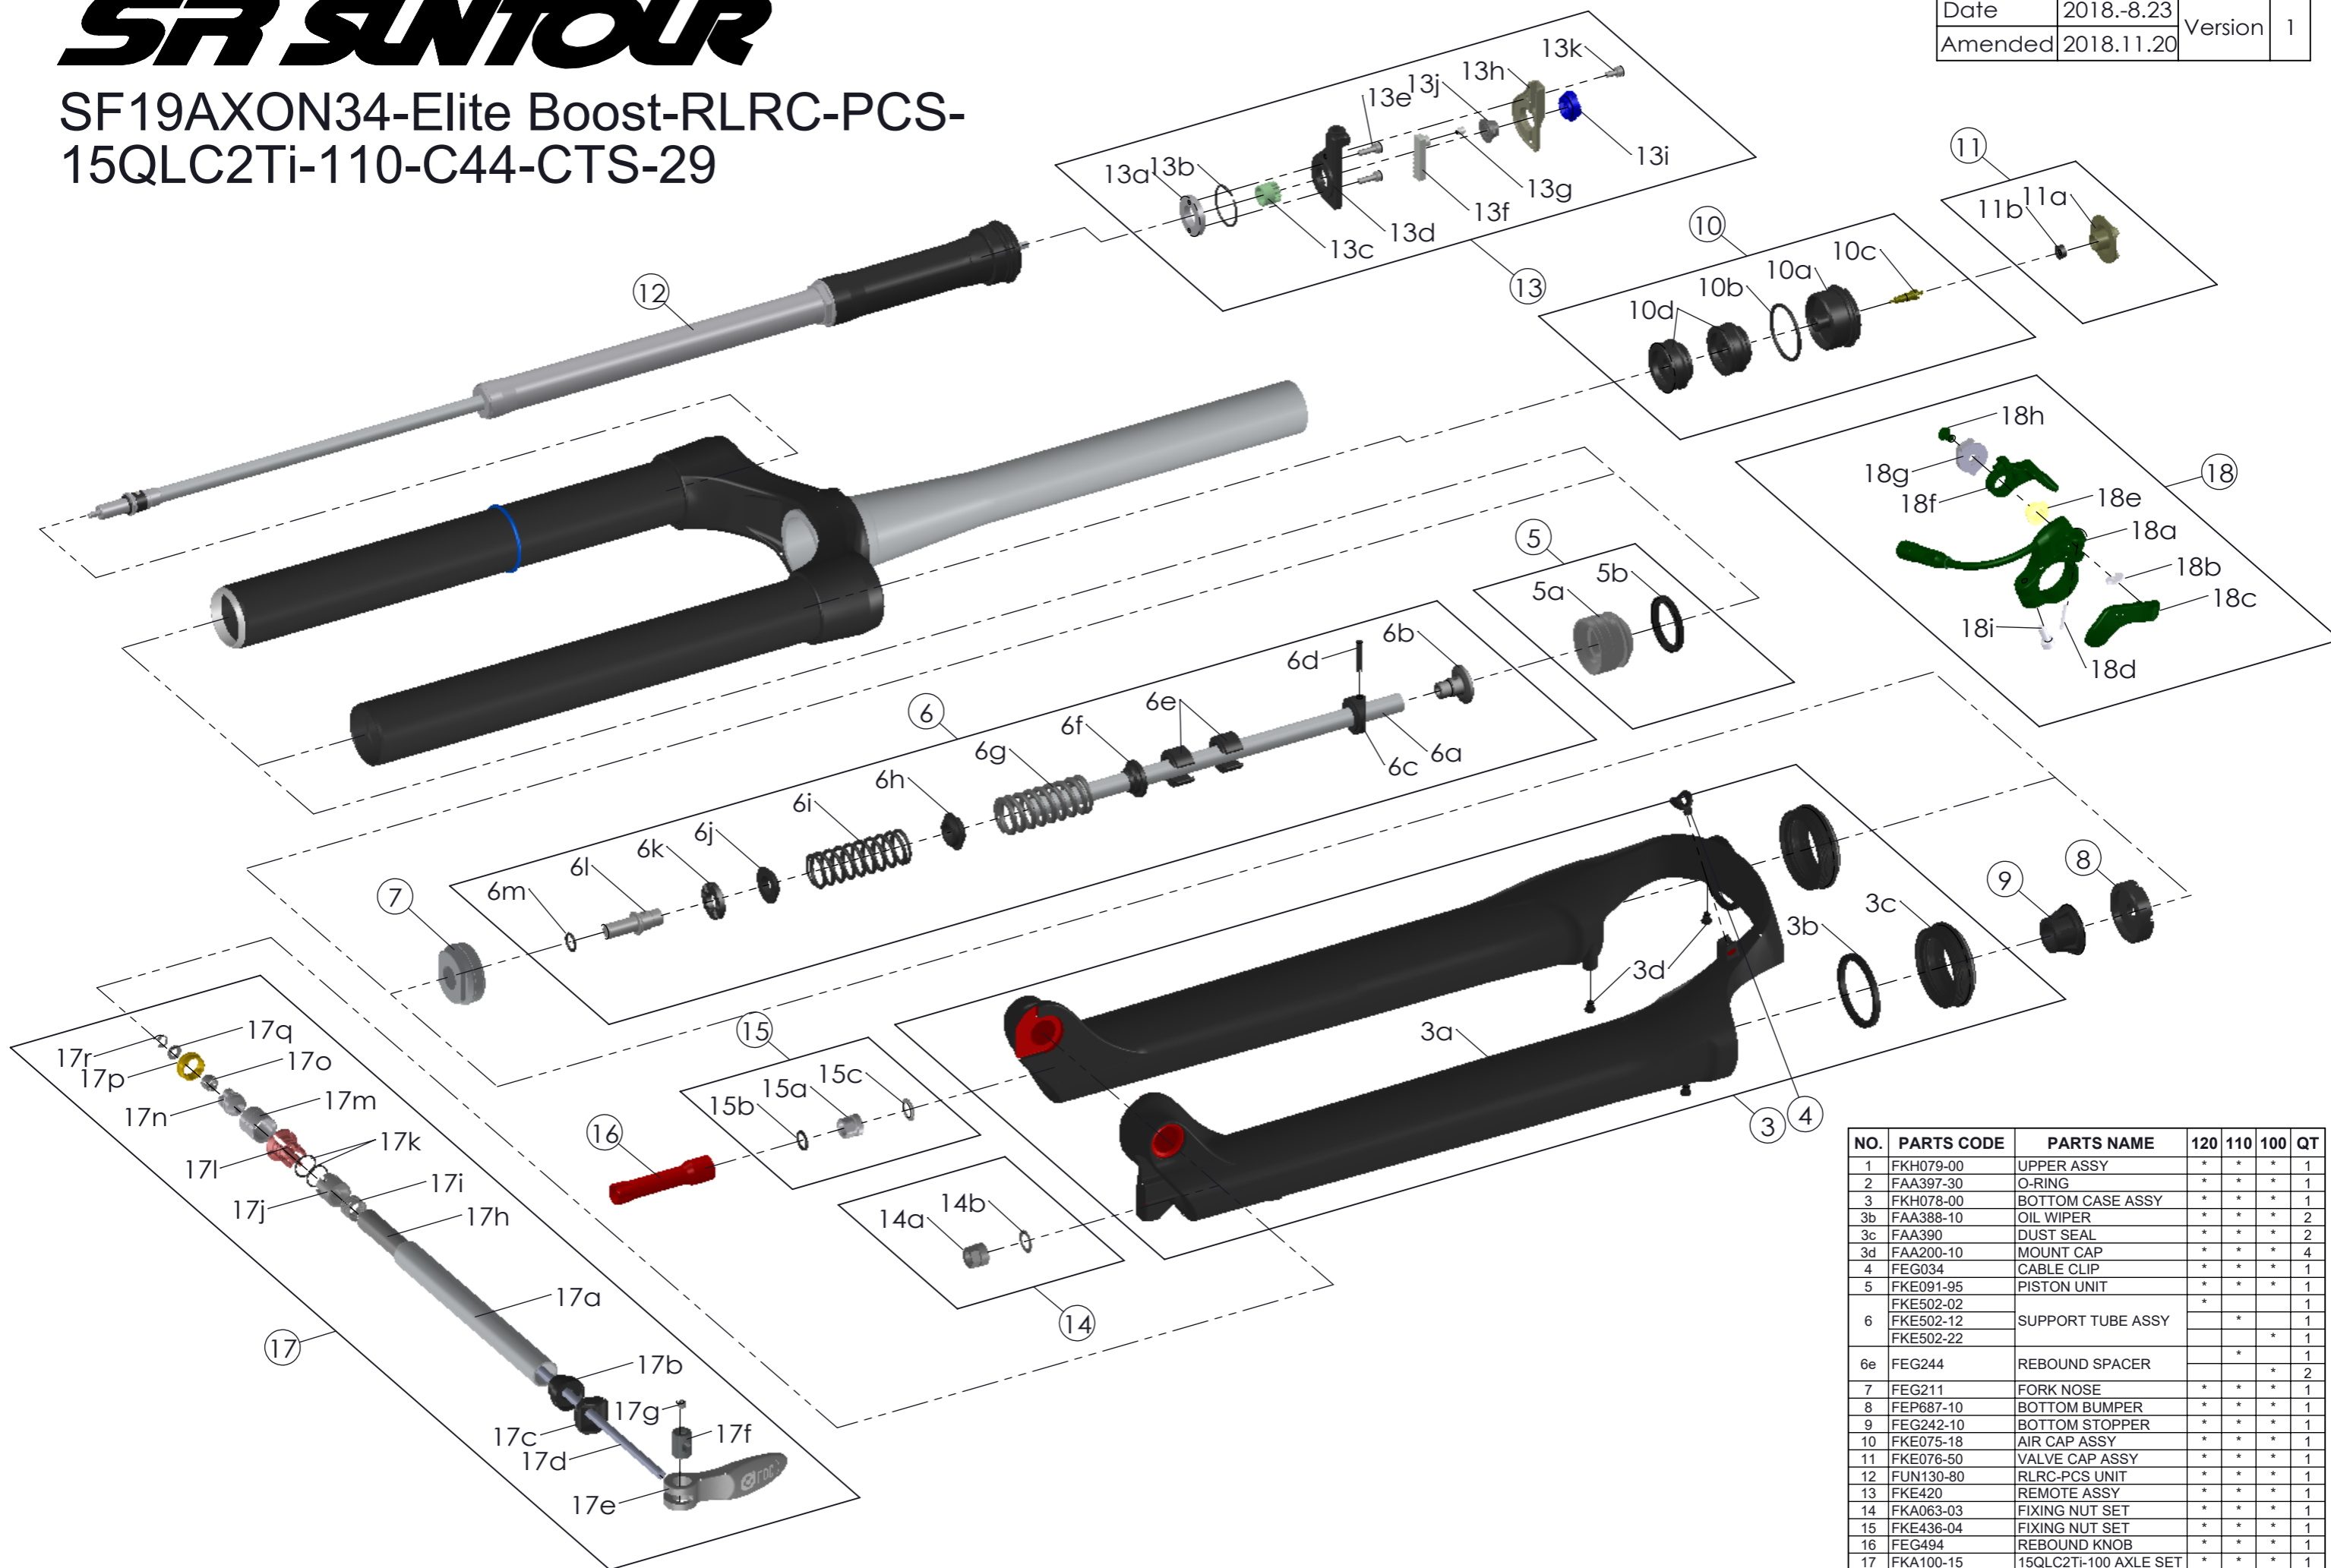

SR SUNTOUR

SF19AXON34-Elite Boost-RLRC-PCS-15QLC2Ti-110-C44-CTS-29

Date	2018.-8.23	Version	1
Amended	2018.11.20		

NO.	PARTS CODE	PARTS NAME	120	110	100	QT
1	FKH079-00	UPPER ASSY	*	*	*	1
2	FAA397-30	O-RING	*	*	*	1
3	FKH078-00	BOTTOM CASE ASSY	*	*	*	1
3b	FAA388-10	OIL WIPER	*	*	*	2
3c	FAA390	DUST SEAL	*	*	*	2
3d	FAA200-10	MOUNT CAP	*	*	*	4
4	FEG034	CABLE CLIP	*	*	*	1
5	FKE091-95	PISTON UNIT	*	*	*	1
6	FKE502-02	SUPPORT TUBE ASSY	*	*	*	1
	FKE502-12			*	*	1
	FKE502-22			*	*	1
6e	FEG244	REBOUND SPACER		*	*	2
7	FEG211	FORK NOSE	*	*	*	1
8	FEP687-10	BOTTOM BUMPER	*	*	*	1
9	FEG242-10	BOTTOM STOPPER	*	*	*	1
10	FKE075-18	AIR CAP ASSY	*	*	*	1
11	FKE076-50	VALVE CAP ASSY	*	*	*	1
12	FUN130-80	RLRC-PCS UNIT	*	*	*	1
13	FKE420	REMOTE ASSY	*	*	*	1
14	FKA063-03	FIXING NUT SET	*	*	*	1
15	FKE436-04	FIXING NUT SET	*	*	*	1
16	FEG494	REBOUND KNOB	*	*	*	1
17	FKA100-15	15QLC2Ti-100 AXLE SET	*	*	*	1
18	SL12SC-RLO	REMOTE LEVER ASSY	*	*	*	1