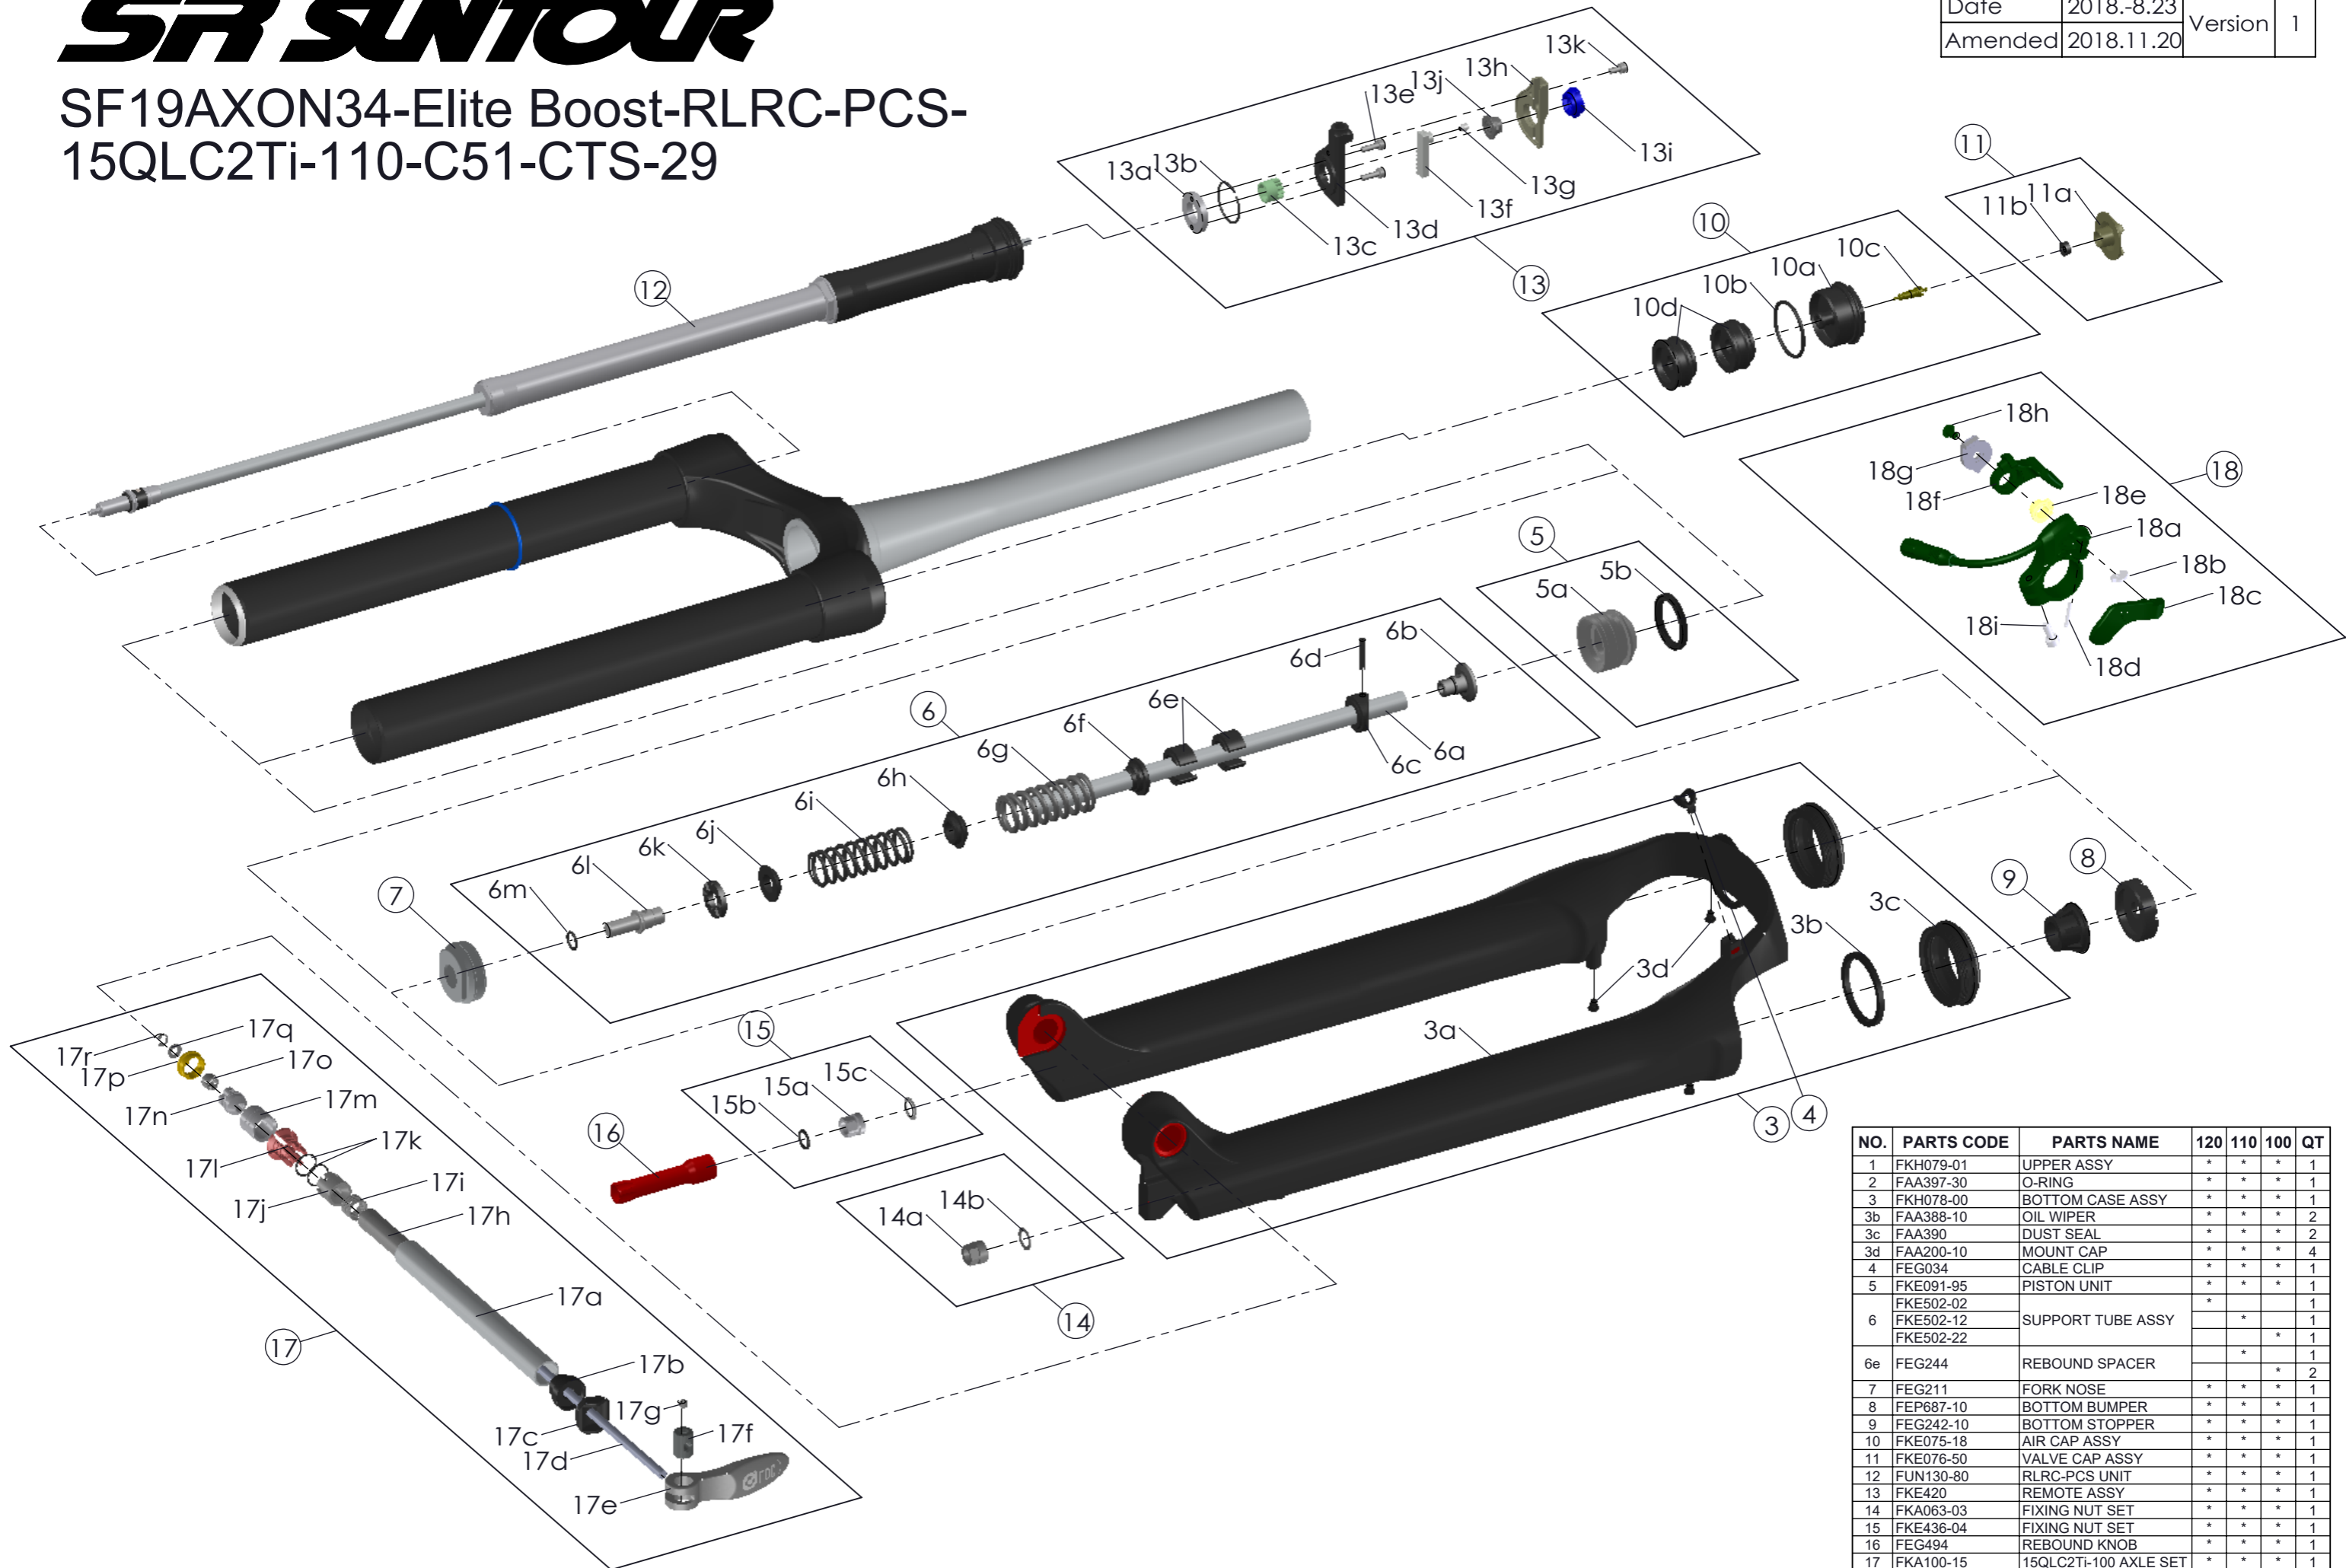

SR SUNTOUR

SF19AXON34-Elite Boost-RLRC-PCS-15QLC2Ti-110-C51-CTS-29

Date	2018.-8.23	Version	1
Amended	2018.11.20		

NO.	PARTS CODE	PARTS NAME	120	110	100	QT
1	FKH079-01	UPPER ASSY	*	*	*	1
2	FAA397-30	O-RING	*	*	*	1
3	FKH078-00	BOTTOM CASE ASSY	*	*	*	1
3b	FAA388-10	OIL WIPER	*	*	*	2
3c	FAA390	DUST SEAL	*	*	*	2
3d	FAA200-10	MOUNT CAP	*	*	*	4
4	FEG034	CABLE CLIP	*	*	*	1
5	FKE091-95	PISTON UNIT	*	*	*	1
6	FKE502-02	SUPPORT TUBE ASSY	*	*	*	1
	FKE502-12			*	*	1
	FKE502-22			*	*	1
6e	FEG244	REBOUND SPACER		*	*	2
7	FEG211	FORK NOSE	*	*	*	1
8	FEP687-10	BOTTOM BUMPER	*	*	*	1
9	FEG242-10	BOTTOM STOPPER	*	*	*	1
10	FKE075-18	AIR CAP ASSY	*	*	*	1
11	FKE076-50	VALVE CAP ASSY	*	*	*	1
12	FUN130-80	RLRC-PCS UNIT	*	*	*	1
13	FKE420	REMOTE ASSY	*	*	*	1
14	FKA063-03	FIXING NUT SET	*	*	*	1
15	FKE436-04	FIXING NUT SET	*	*	*	1
16	FEG494	REBOUND KNOB	*	*	*	1
17	FKA100-15	15QLC2Ti-100 AXLE SET	*	*	*	1
18	SL12SC-RLO	REMOTE LEVER ASSY	*	*	*	1