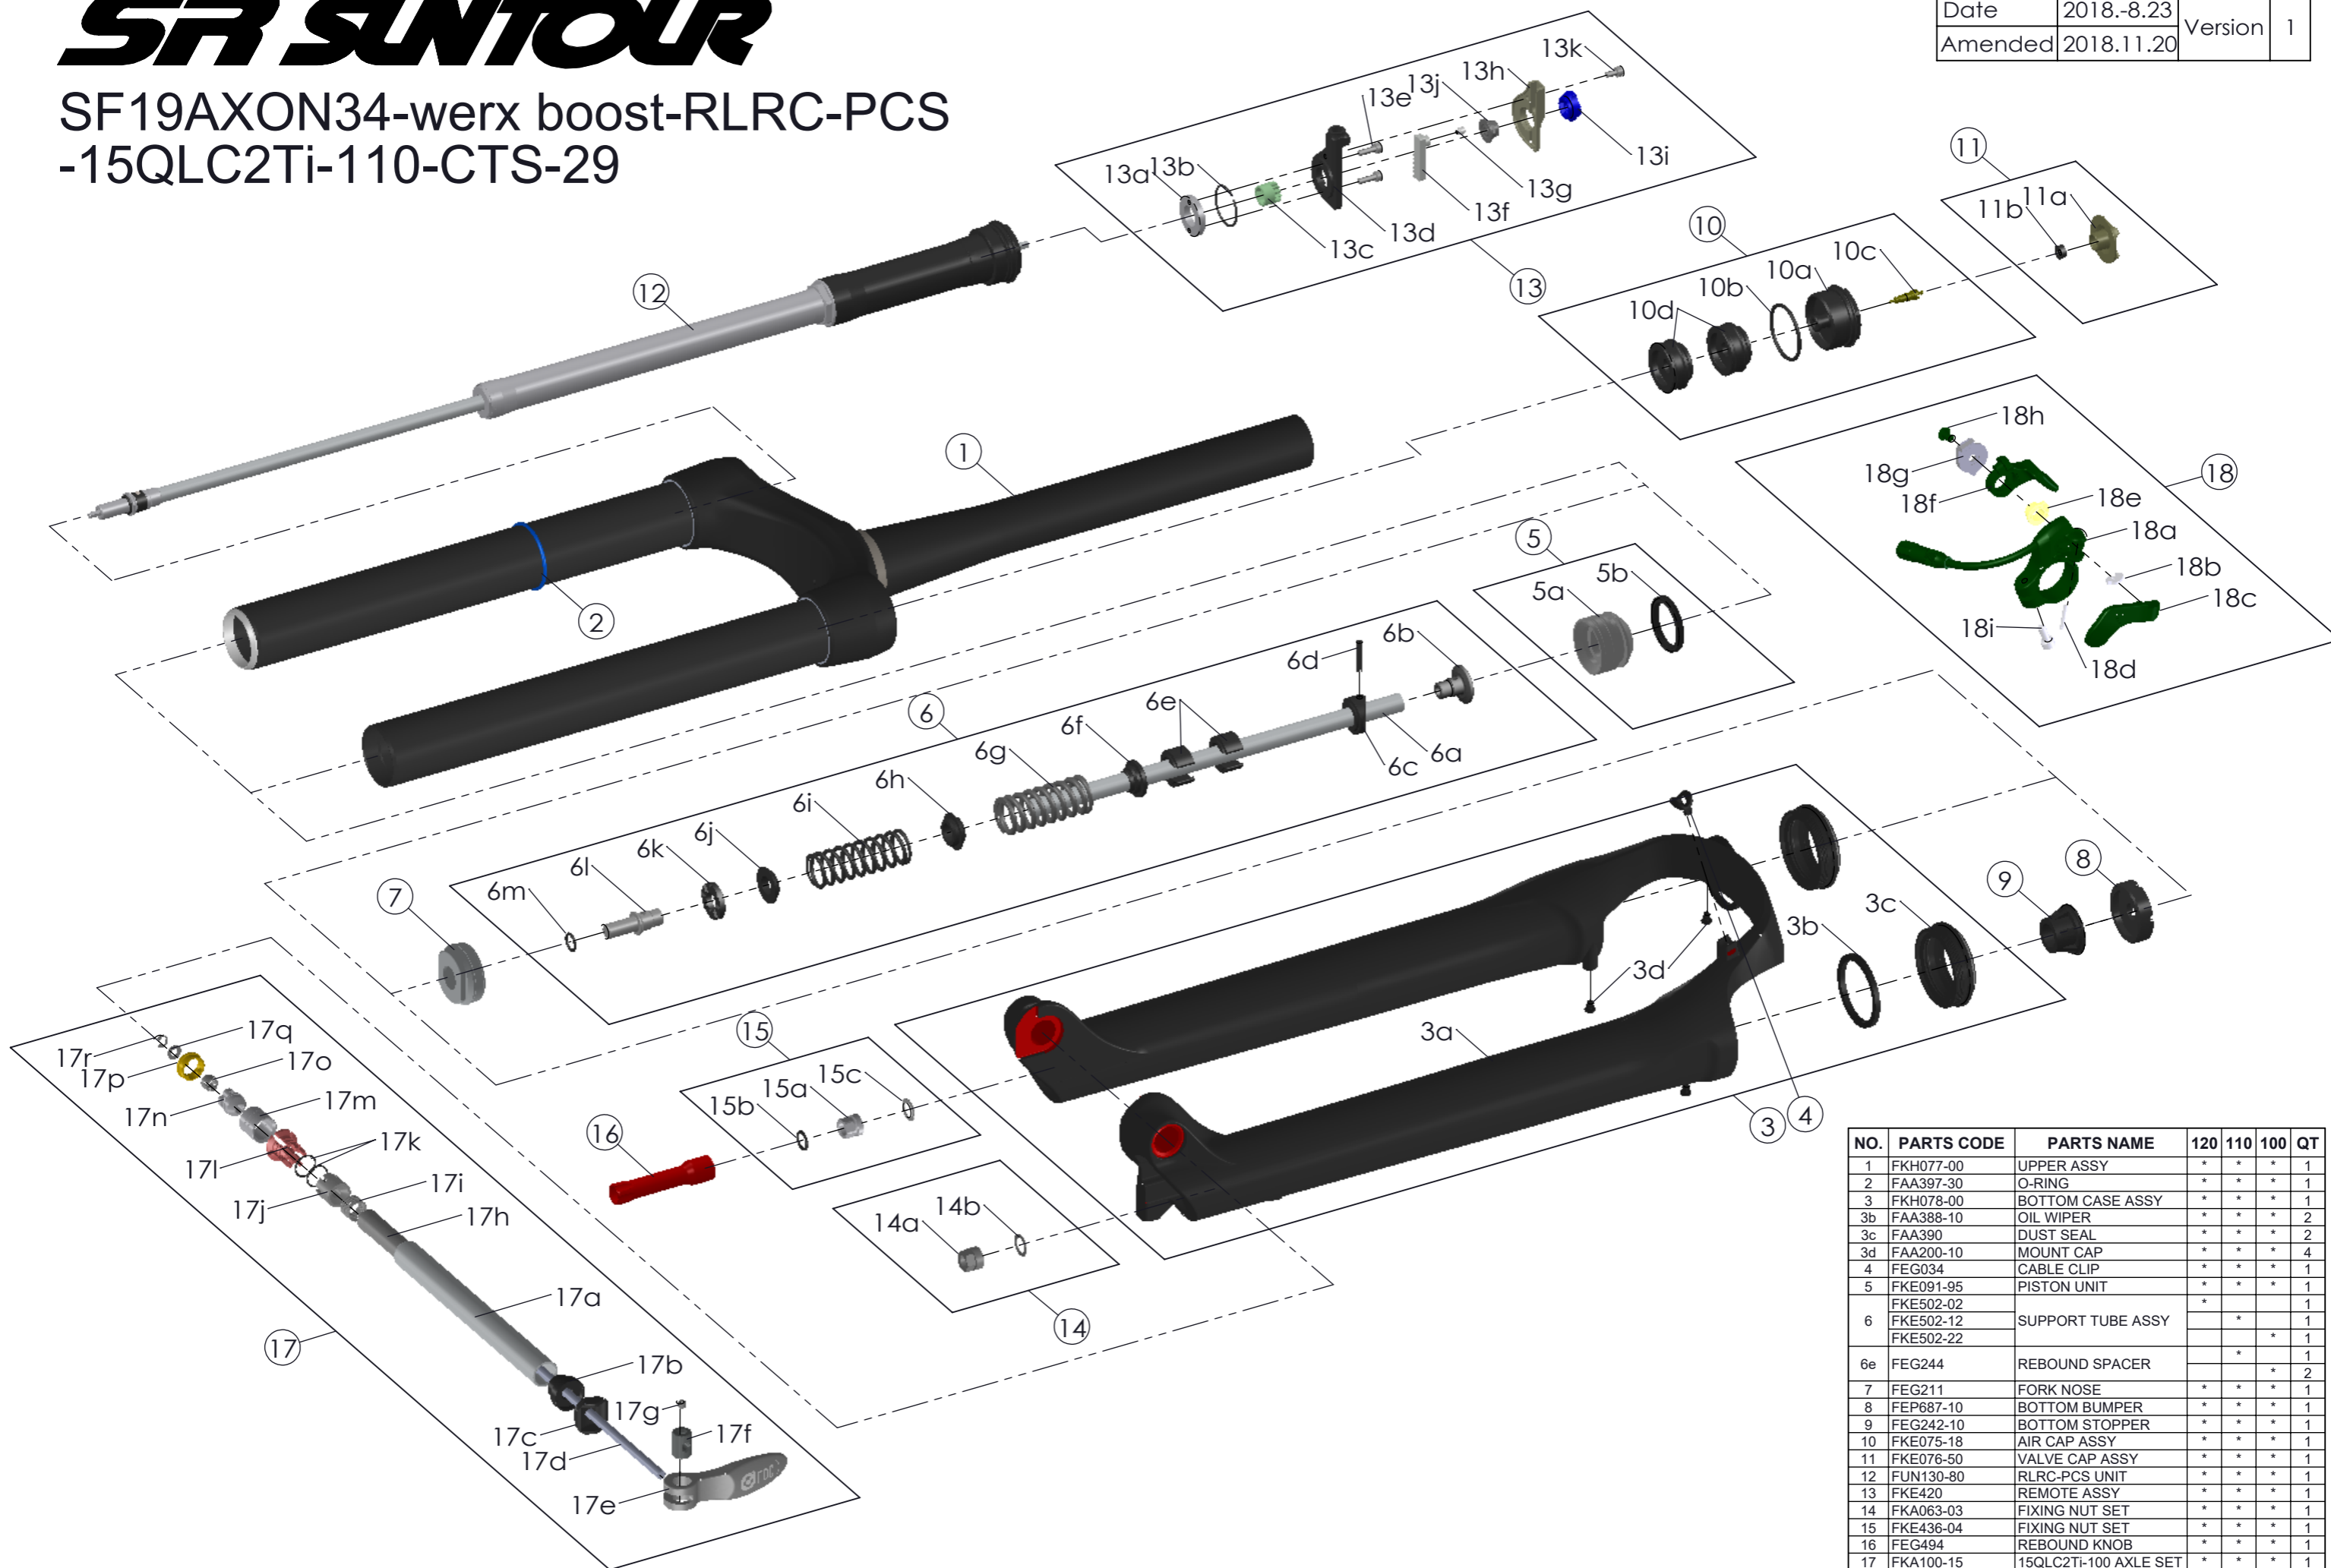

SR SUNTOUR

SF19AXON34-werx boost-RLRC-PCS
-15QLC2Ti-110-CTS-29

Date	2018.-8.23	Version	1
Amended	2018.11.20		

NO.	PARTS CODE	PARTS NAME	120	110	100	QT
1	FKH077-00	UPPER ASSY	*	*	*	1
2	FAA397-30	O-RING	*	*	*	1
3	FKH078-00	BOTTOM CASE ASSY	*	*	*	1
3b	FAA388-10	OIL WIPER	*	*	*	2
3c	FAA390	DUST SEAL	*	*	*	2
3d	FAA200-10	MOUNT CAP	*	*	*	4
4	FEG034	CABLE CLIP	*	*	*	1
5	FKE091-95	PISTON UNIT	*	*	*	1
	FKE502-02		*			1
6	FKE502-12	SUPPORT TUBE ASSY		*		1
	FKE502-22				*	1
6e	FEG244	REBOUND SPACER		*		1
7	FEG211	FORK NOSE	*	*	*	1
8	FEP687-10	BOTTOM BUMPER	*	*	*	1
9	FEG242-10	BOTTOM STOPPER	*	*	*	1
10	FKE075-18	AIR CAP ASSY	*	*	*	1
11	FKE076-50	VALVE CAP ASSY	*	*	*	1
12	FUN130-80	RLRC-PCS UNIT	*	*	*	1
13	FKE420	REMOTE ASSY	*	*	*	1
14	FKA063-03	FIXING NUT SET	*	*	*	1
15	FKE436-04	FIXING NUT SET	*	*	*	1
16	FEG494	REBOUND KNOB	*	*	*	1
17	FKA100-15	15QLC2Ti-100 AXLE SET	*	*	*	1
18	SL12SC-RLO	REMOTE LEVER ASSY	*	*	*	1