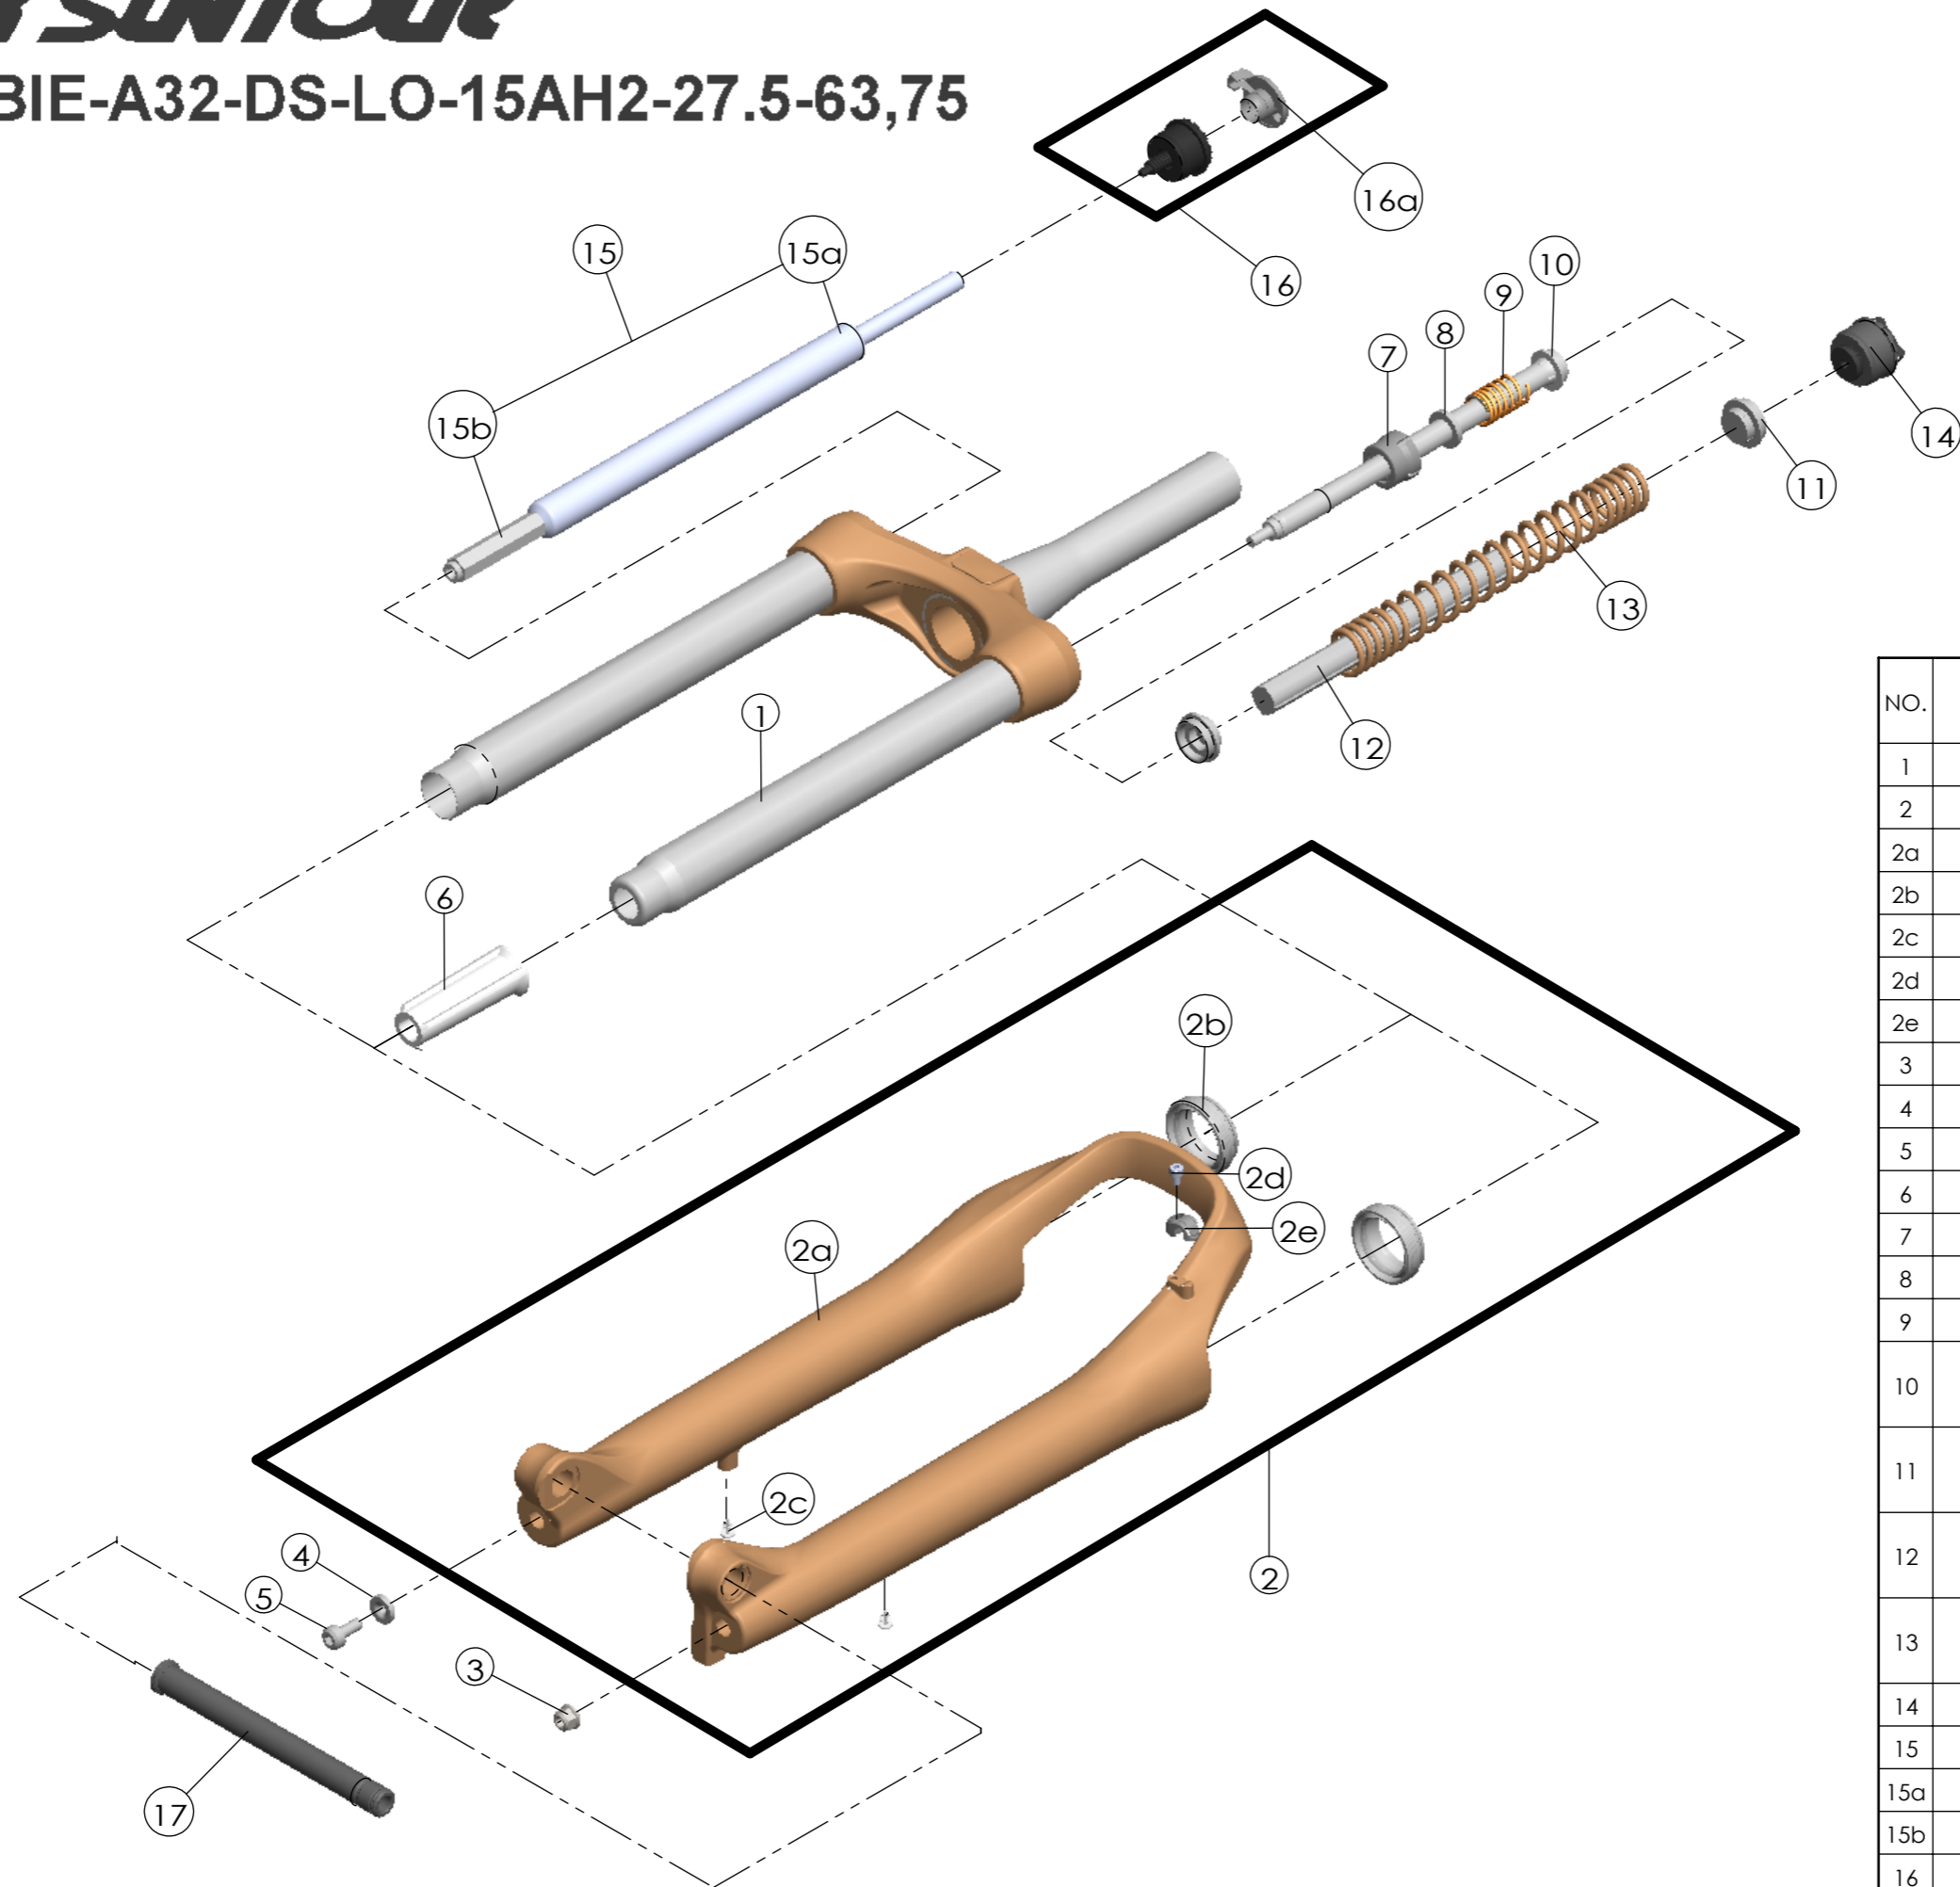

Date	2019.04.01	Version	1
Amended			

NO.	PART NAME	PART CODE	QTY.	
			63	75
1	UPPER ASSY	FKZ128-01	1	1
2	BOTTOM CASE ASSY	FKZ129-20	1	1
2a	BOTTOM CASE	FPB475-10	1	1
2b	DUST SEAL	FAA169-20	2	2
2c	MOUNT CAP	FAA199	2	2
2d	BOLT	FSB153	1	1
2e	HOSE GUIDE	FEG166	1	1
3	FIXING NUT	FSN023	1	1
4	WASHER	FSW025	1	1
5	FIXING BOLT	FSB070	1	1
6	BOTTOM STOPPER	FEE806-80	1	1
7	FORK NOSE	FEE805	1	1
8	REBOUND RUBBER	FEP053	1	1
9	REBOUND SPRING	FEP189-20	1	1
10	SUPPORT TUBE	FEE800	1	-
		FEG175	-	1
11	SPRING GUIDE	FEE434-10	2	-
		FEE262-30	-	2
12	MAIN SPRING	FEP636	1	-
		FEP755	-	1
13	DAMPER	FEP320-10	1	-
		FEP661-10	-	1
14	ADJUST SYSTEM	FKE009-21	1	1
15	DAMPER UNIT	FUN006-29	1	1
15a	DAMPER BODY	FUN006-20	1	1
15b	SUPPORT TUBE	FEE314-12	1	1
16	LO ADJUST SYSTEM	FKE028-38	1	1
16a	LO KNOB	FEG426	1	1
17	15AH2 AXLE SET	FKA117-02	1	1