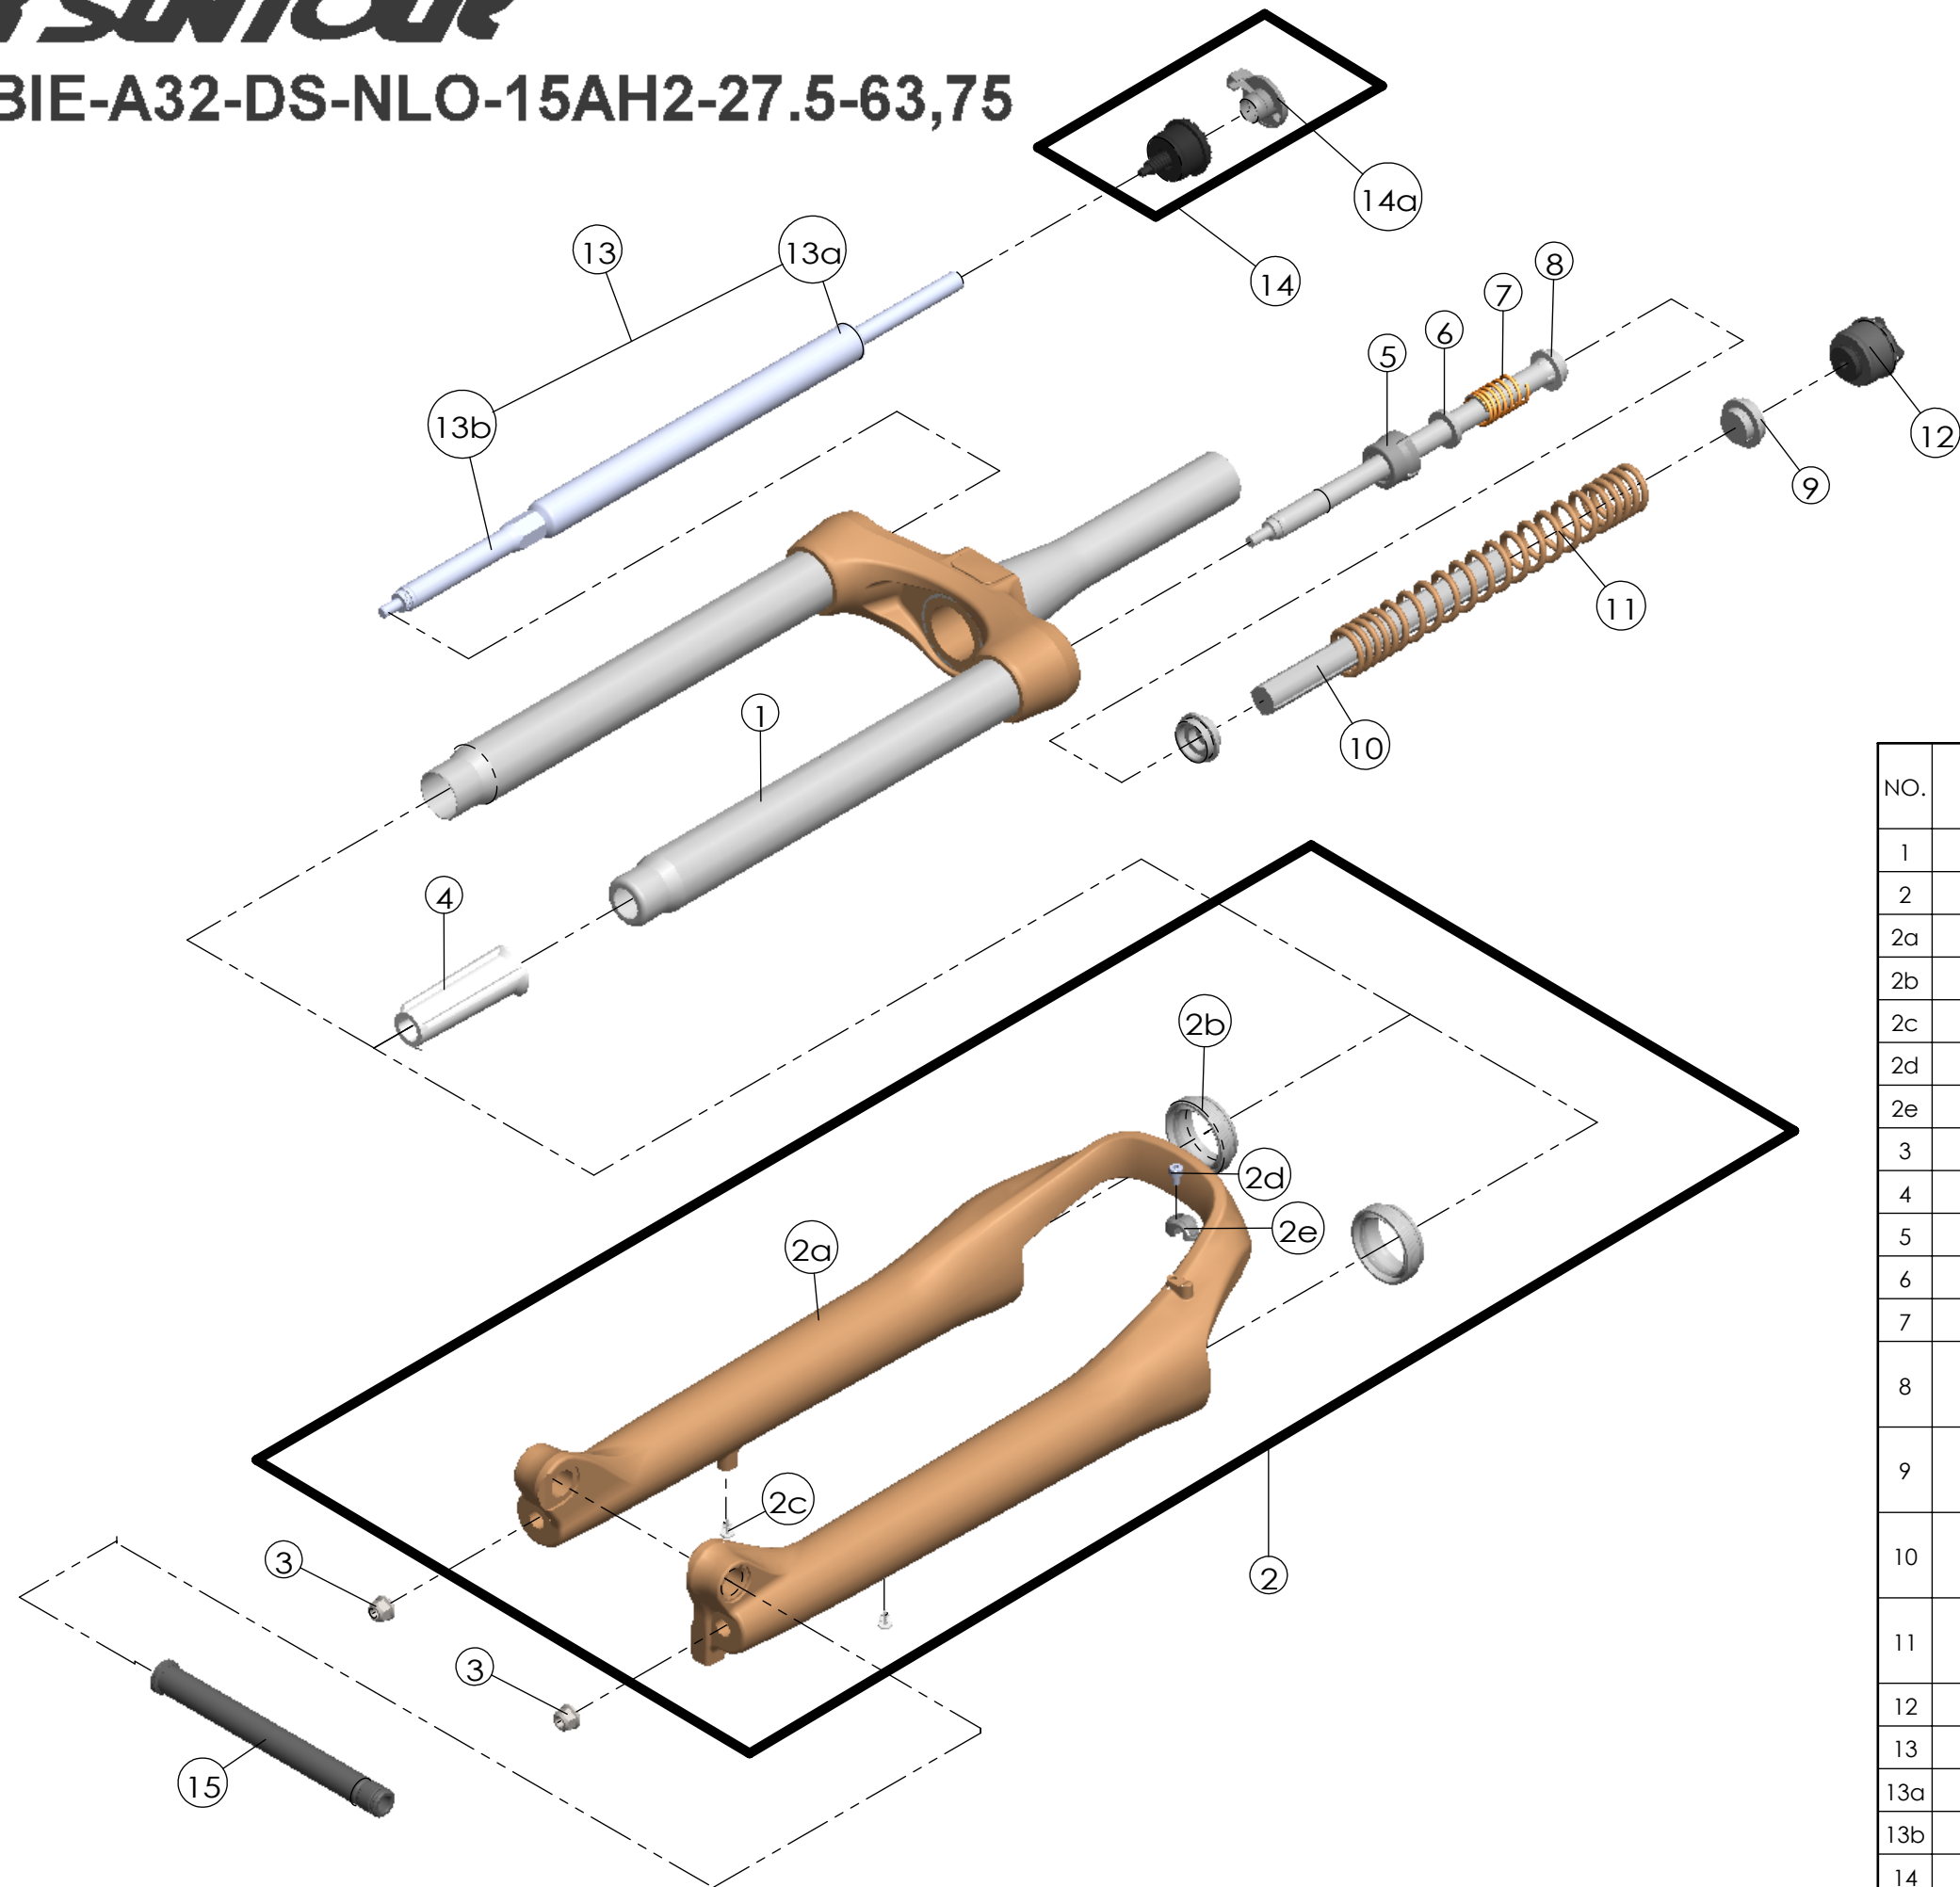

Date	2019.04.02	Version	2
Amended	2019.4.11		

NO.	PART NAME	PART CODE	QTY.	
			63	75
1	UPPER ASSY	FKZ128-01	1	1
2	BOTTOM CASE ASSY	FKZ129-20	1	1
2a	BOTTOM CASE	FPB475-10	1	1
2b	DUST SEAL	FAA169-20	2	2
2c	MOUNT CAP	FAA199	2	2
2d	BOLT	FSB153	1	1
2e	HOSE GUIDE	FEG166	1	1
3	FIXING NUT	FSN023	2	2
4	BOTTOM STOPPER	FEE806-80	1	1
5	FORK NOSE	FEE805	1	1
6	REBOUND RUBBER	FEP053	1	1
7	REBOUND SPRING	FEP189-20	1	1
8	SUPPORT TUBE	FEE800	1	-
		FEG175	-	1
9	SPRING GUIDE	FEE434-10	2	-
		FEE262-30	-	2
10	MAIN SPRING	FEP636	1	-
		FEP755	-	1
11	DAMPER	FEP320-10	1	-
		FEP661-10	-	1
12	ADJUST SYSTEM	FKE009-21	1	1
13	DAMPER UNIT	FUN140-02	1	1
13a	DAMPER BODY	FUN140-00	1	1
13b	SUPPORT TUBE	FEE847-03	1	1
14	LO ADJUST SYSTEM	FKE028-38	1	1
14a	LO KNOB	FEG426	1	1
15	15AH2 AXLE SET	FKA117-02	1	1