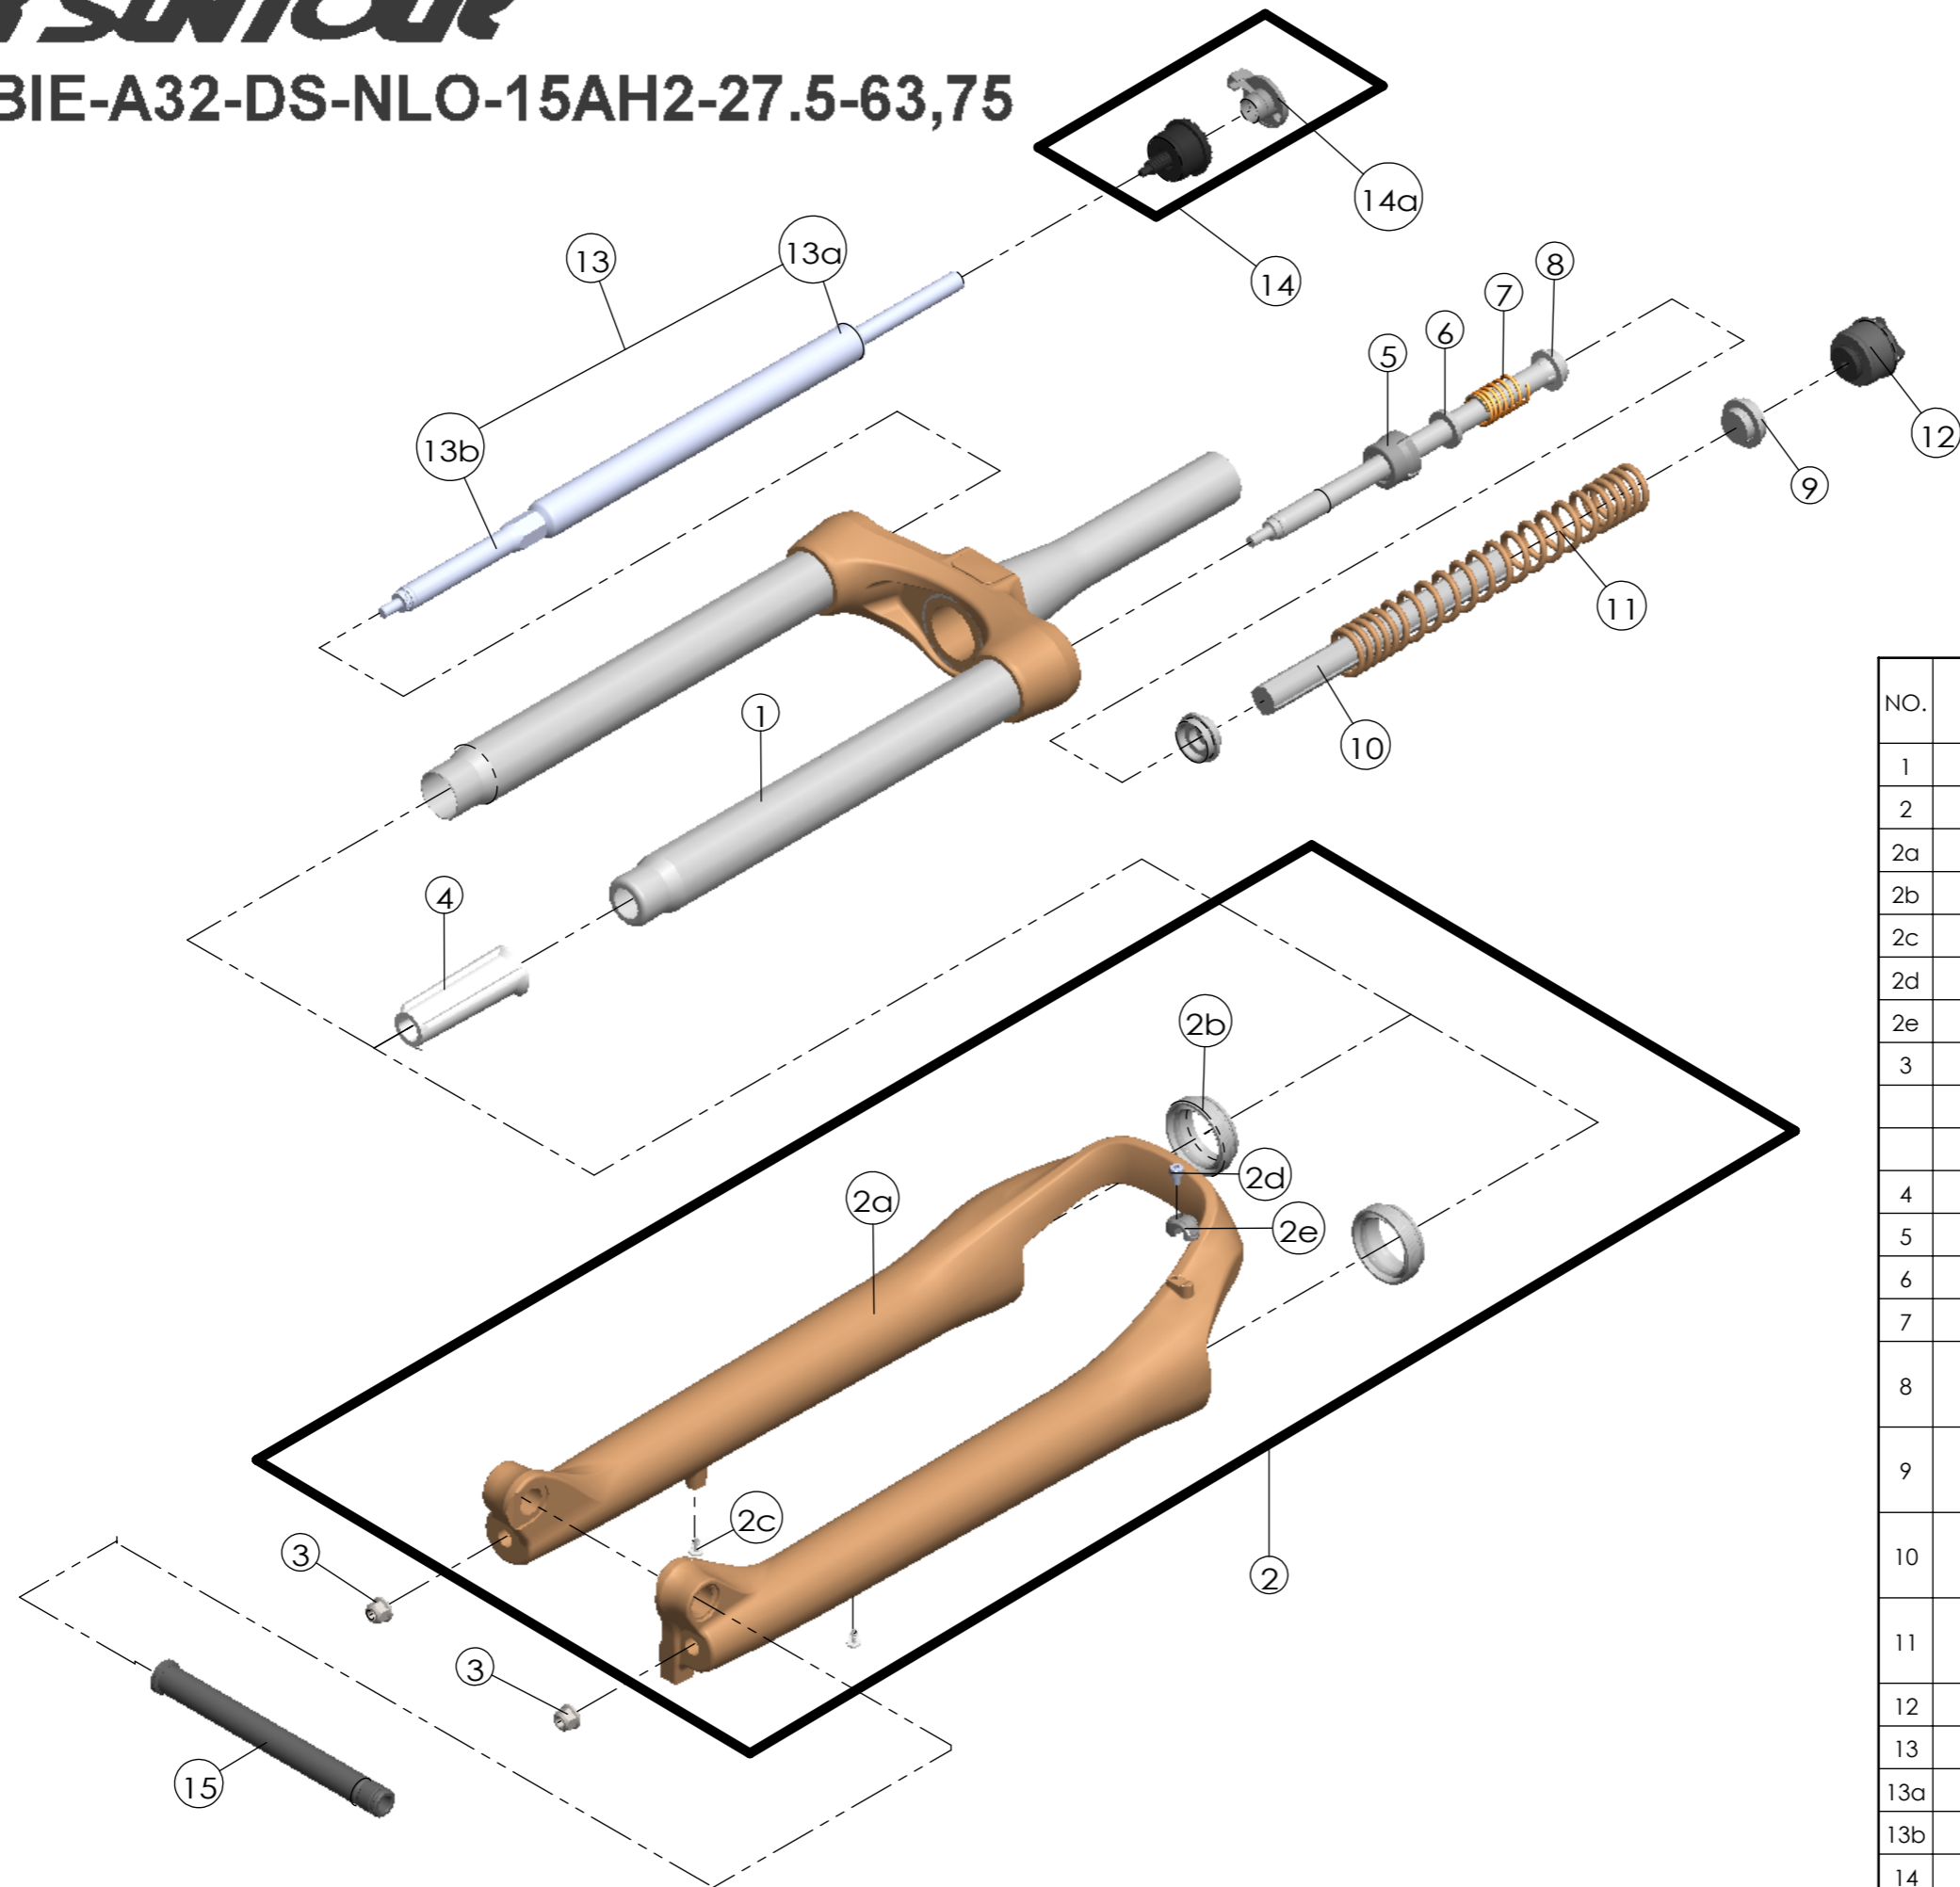

Date	2019.04.03	Version	2
Amended	2019.4.11		

NO.	PART NAME	PART CODE	QTY.	
			63	75
1	UPPER ASSY	FKZ128-02	1	1
2	BOTTOM CASE ASSY	FKZ130-20	1	1
2a	BOTTOM CASE	FPB485-10	1	1
2b	DUST SEAL	FAA169-20	2	2
2c	MOUNT CAP	FAA199	2	2
2d	BOLT	FSB153	1	1
2e	HOSE GUIDE	FEG166	1	1
3	FIXING NUT	FSN023	1	1
4	BOTTOM STOPPER	FEE806-80	1	1
5	FORK NOSE	FEE805	1	1
6	REBOUND RUBBER	FEP053	1	1
7	REBOUND SPRING	FEP189-20	1	1
8	SUPPORT TUBE	FEE800	1	-
		FEG175	-	1
9	SPRING GUIDE	FEE434-10	2	-
		FEE262-30	-	2
10	MAIN SPRING	FEP636	1	-
		FEP755	-	1
11	DAMPER	FEP320-10	1	-
		FEP661-10	-	1
12	ADJUST SYSTEM	FKE009-21	1	1
13	DAMPER UNIT	FUN140-02	1	1
13a	DAMPER BODY	FUN140-00	1	1
13b	SUPPORT TUBE	FEE847-03	1	1
14	LO ADJUST SYSTEM	FKE028-38	1	1
14a	LO KNOB	FEG426	1	1
15	15AH2 AXLE SET	FKA117-02	1	1