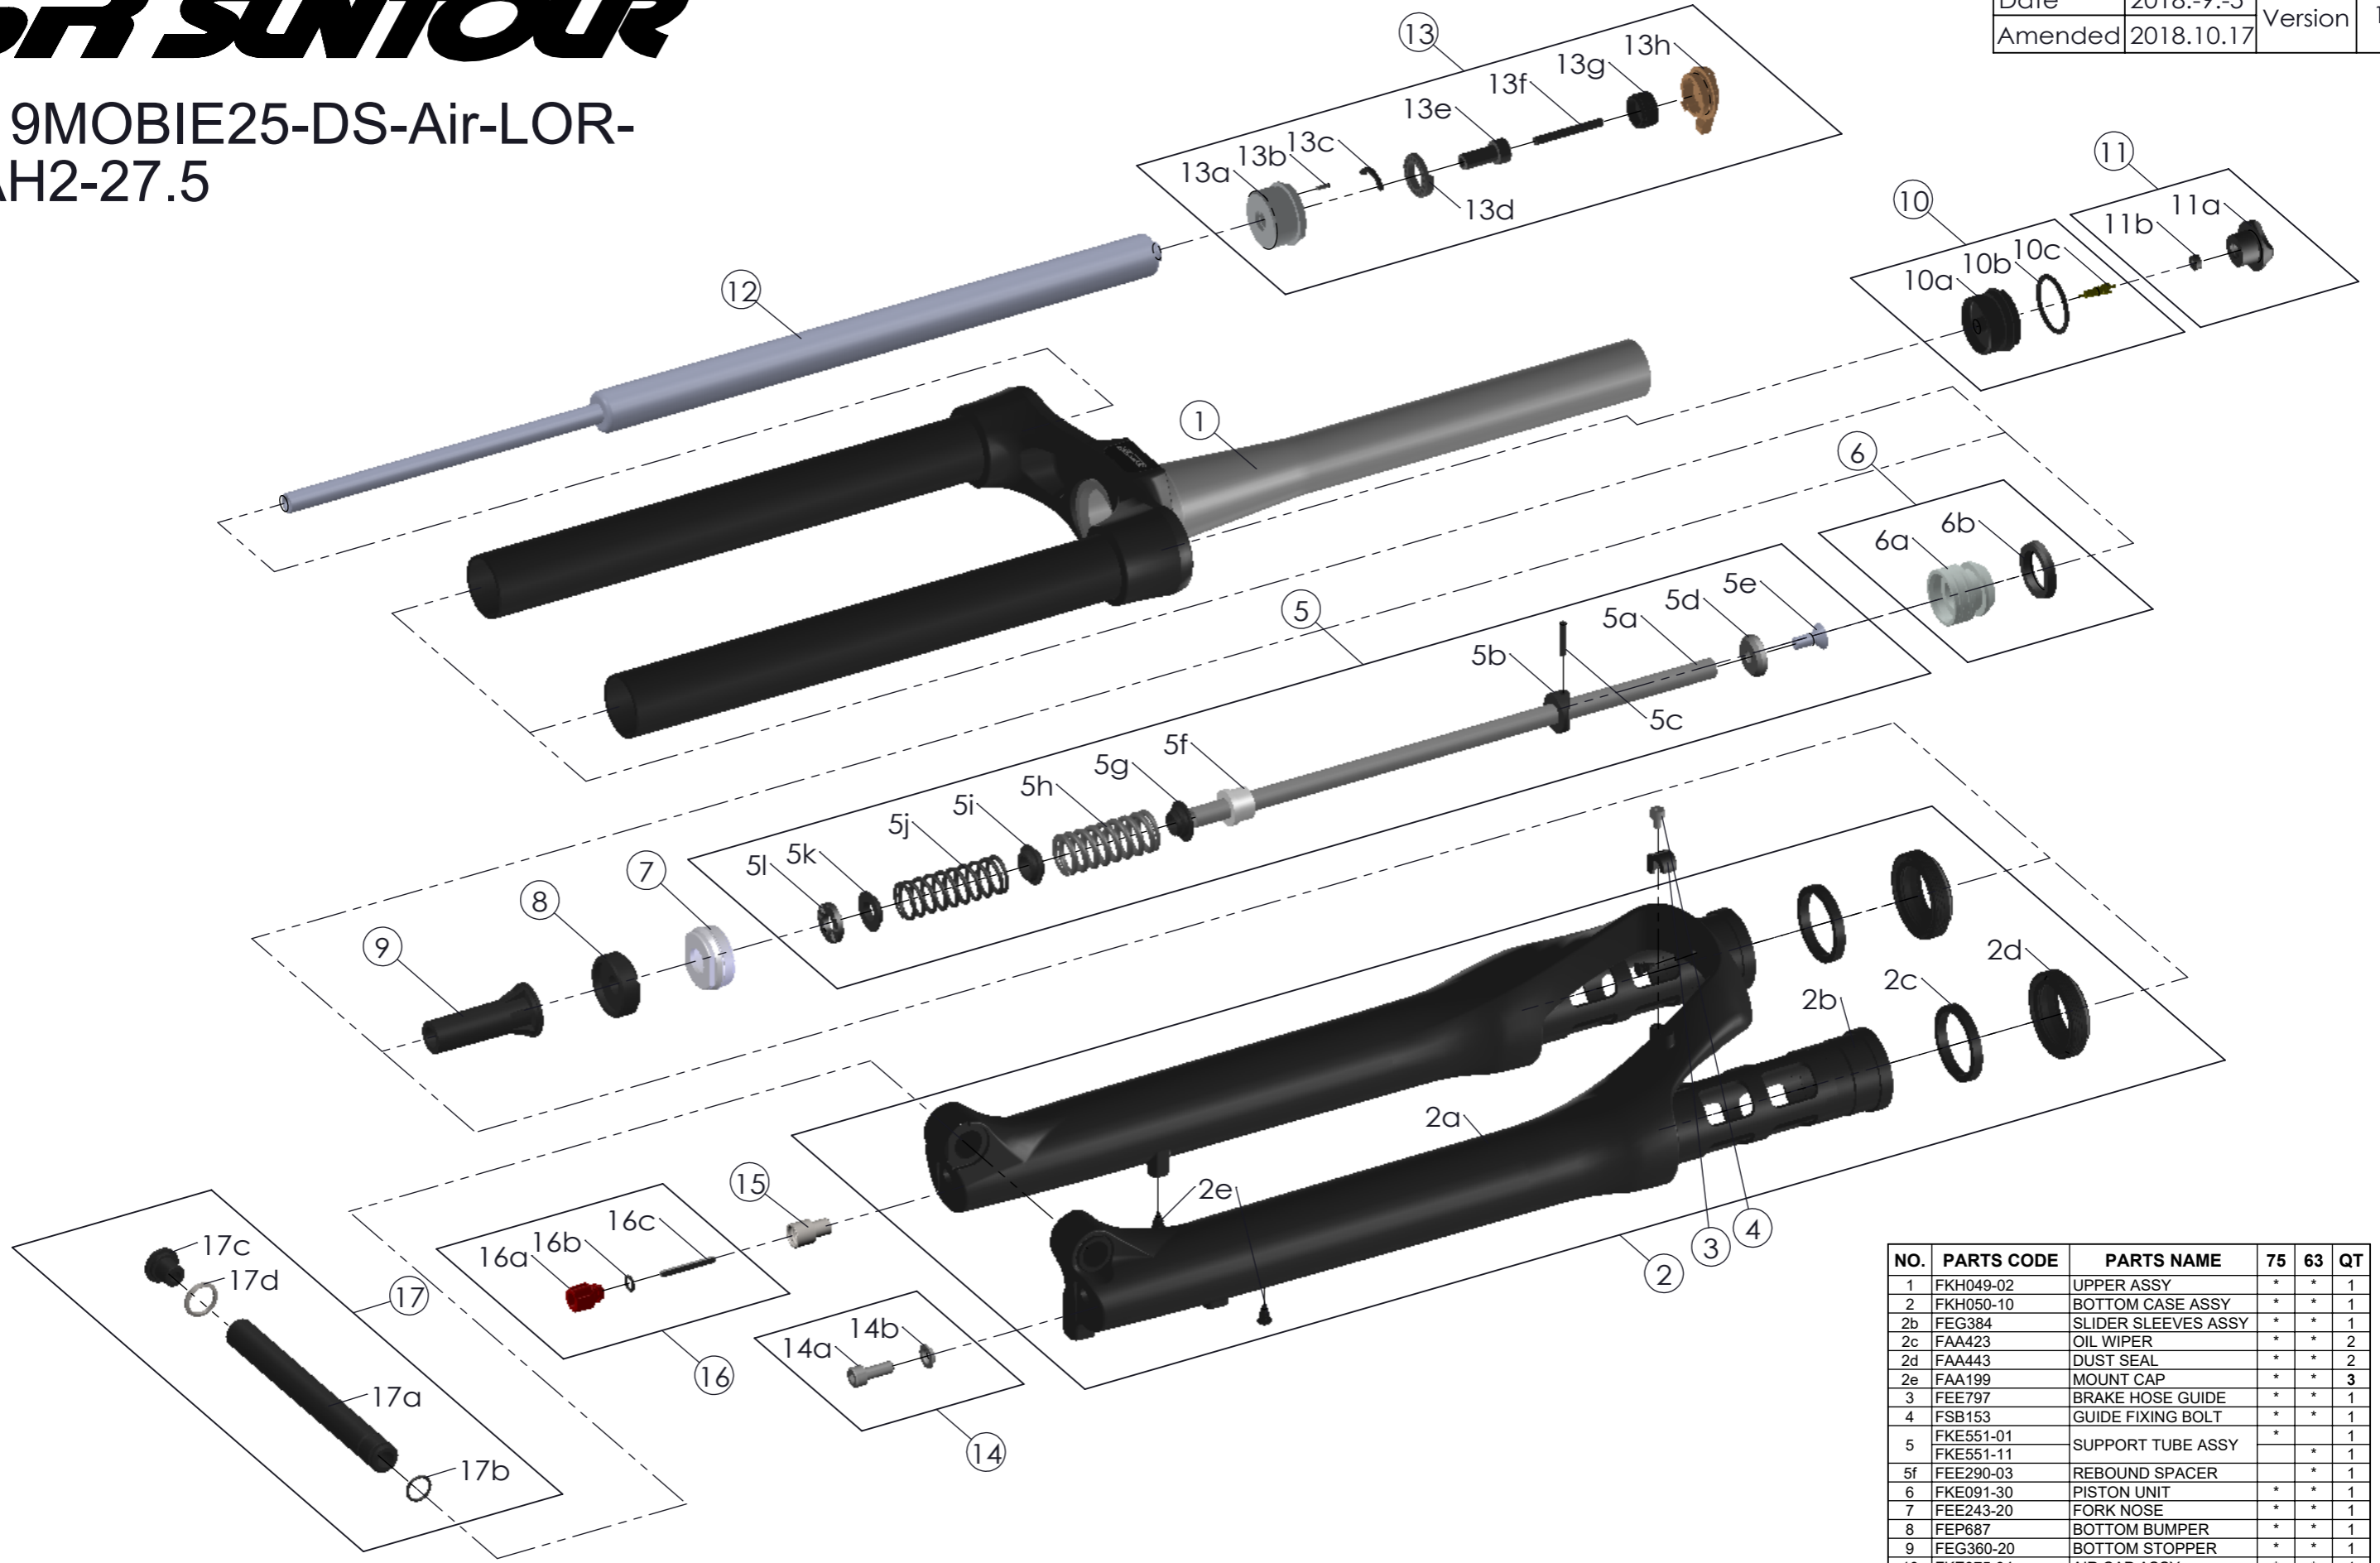

SUNTOUR

SF19MOBIE25-DS-Air-LOR-15AH2-27.5

Date	2018.9.5	Version	1
Amended	2018.10.17		

NO.	PARTS CODE	PARTS NAME	75	63	QT
1	FKH049-02	UPPER ASSY	*	*	1
2	FKH050-10	BOTTOM CASE ASSY	*	*	1
2b	FEG384	SLIDER SLEEVES ASSY	*	*	1
2c	FAA423	OIL WIPER	*	*	2
2d	FAA443	DUST SEAL	*	*	2
2e	FAA199	MOUNT CAP	*	*	3
3	FEE797	BRAKE HOSE GUIDE	*	*	1
4	FSB153	GUIDE FIXING BOLT	*	*	1
5	FKE551-01	SUPPORT TUBE ASSY	*		1
	FKE551-11			*	1
5f	FEE290-03	REBOUND SPACER		*	1
6	FKE091-30	PISTON UNIT	*	*	1
7	FEE243-20	FORK NOSE	*	*	1
8	FEP687	BOTTOM BUMPER	*	*	1
9	FEG360-20	BOTTOM STOPPER	*	*	1
10	FKE075-04	AIR CAP ASSY	*	*	1
11	FKE076-10	VALVE CAP ASSY	*	*	1
12	FUN070-00	LO-R UNIT	*	*	1
13	FKE526-12	LO TOP CAP ASSY	*	*	1
14	FKA044	FIXING BOLT SET	*	*	1
15	FSB058	DAMPER FIXING BOLT	*	*	1
16	FKA004-21	DAMPER KNOB ASSY	*	*	1
17	FKA117-02	15AH2 AXLE SET	*	*	1