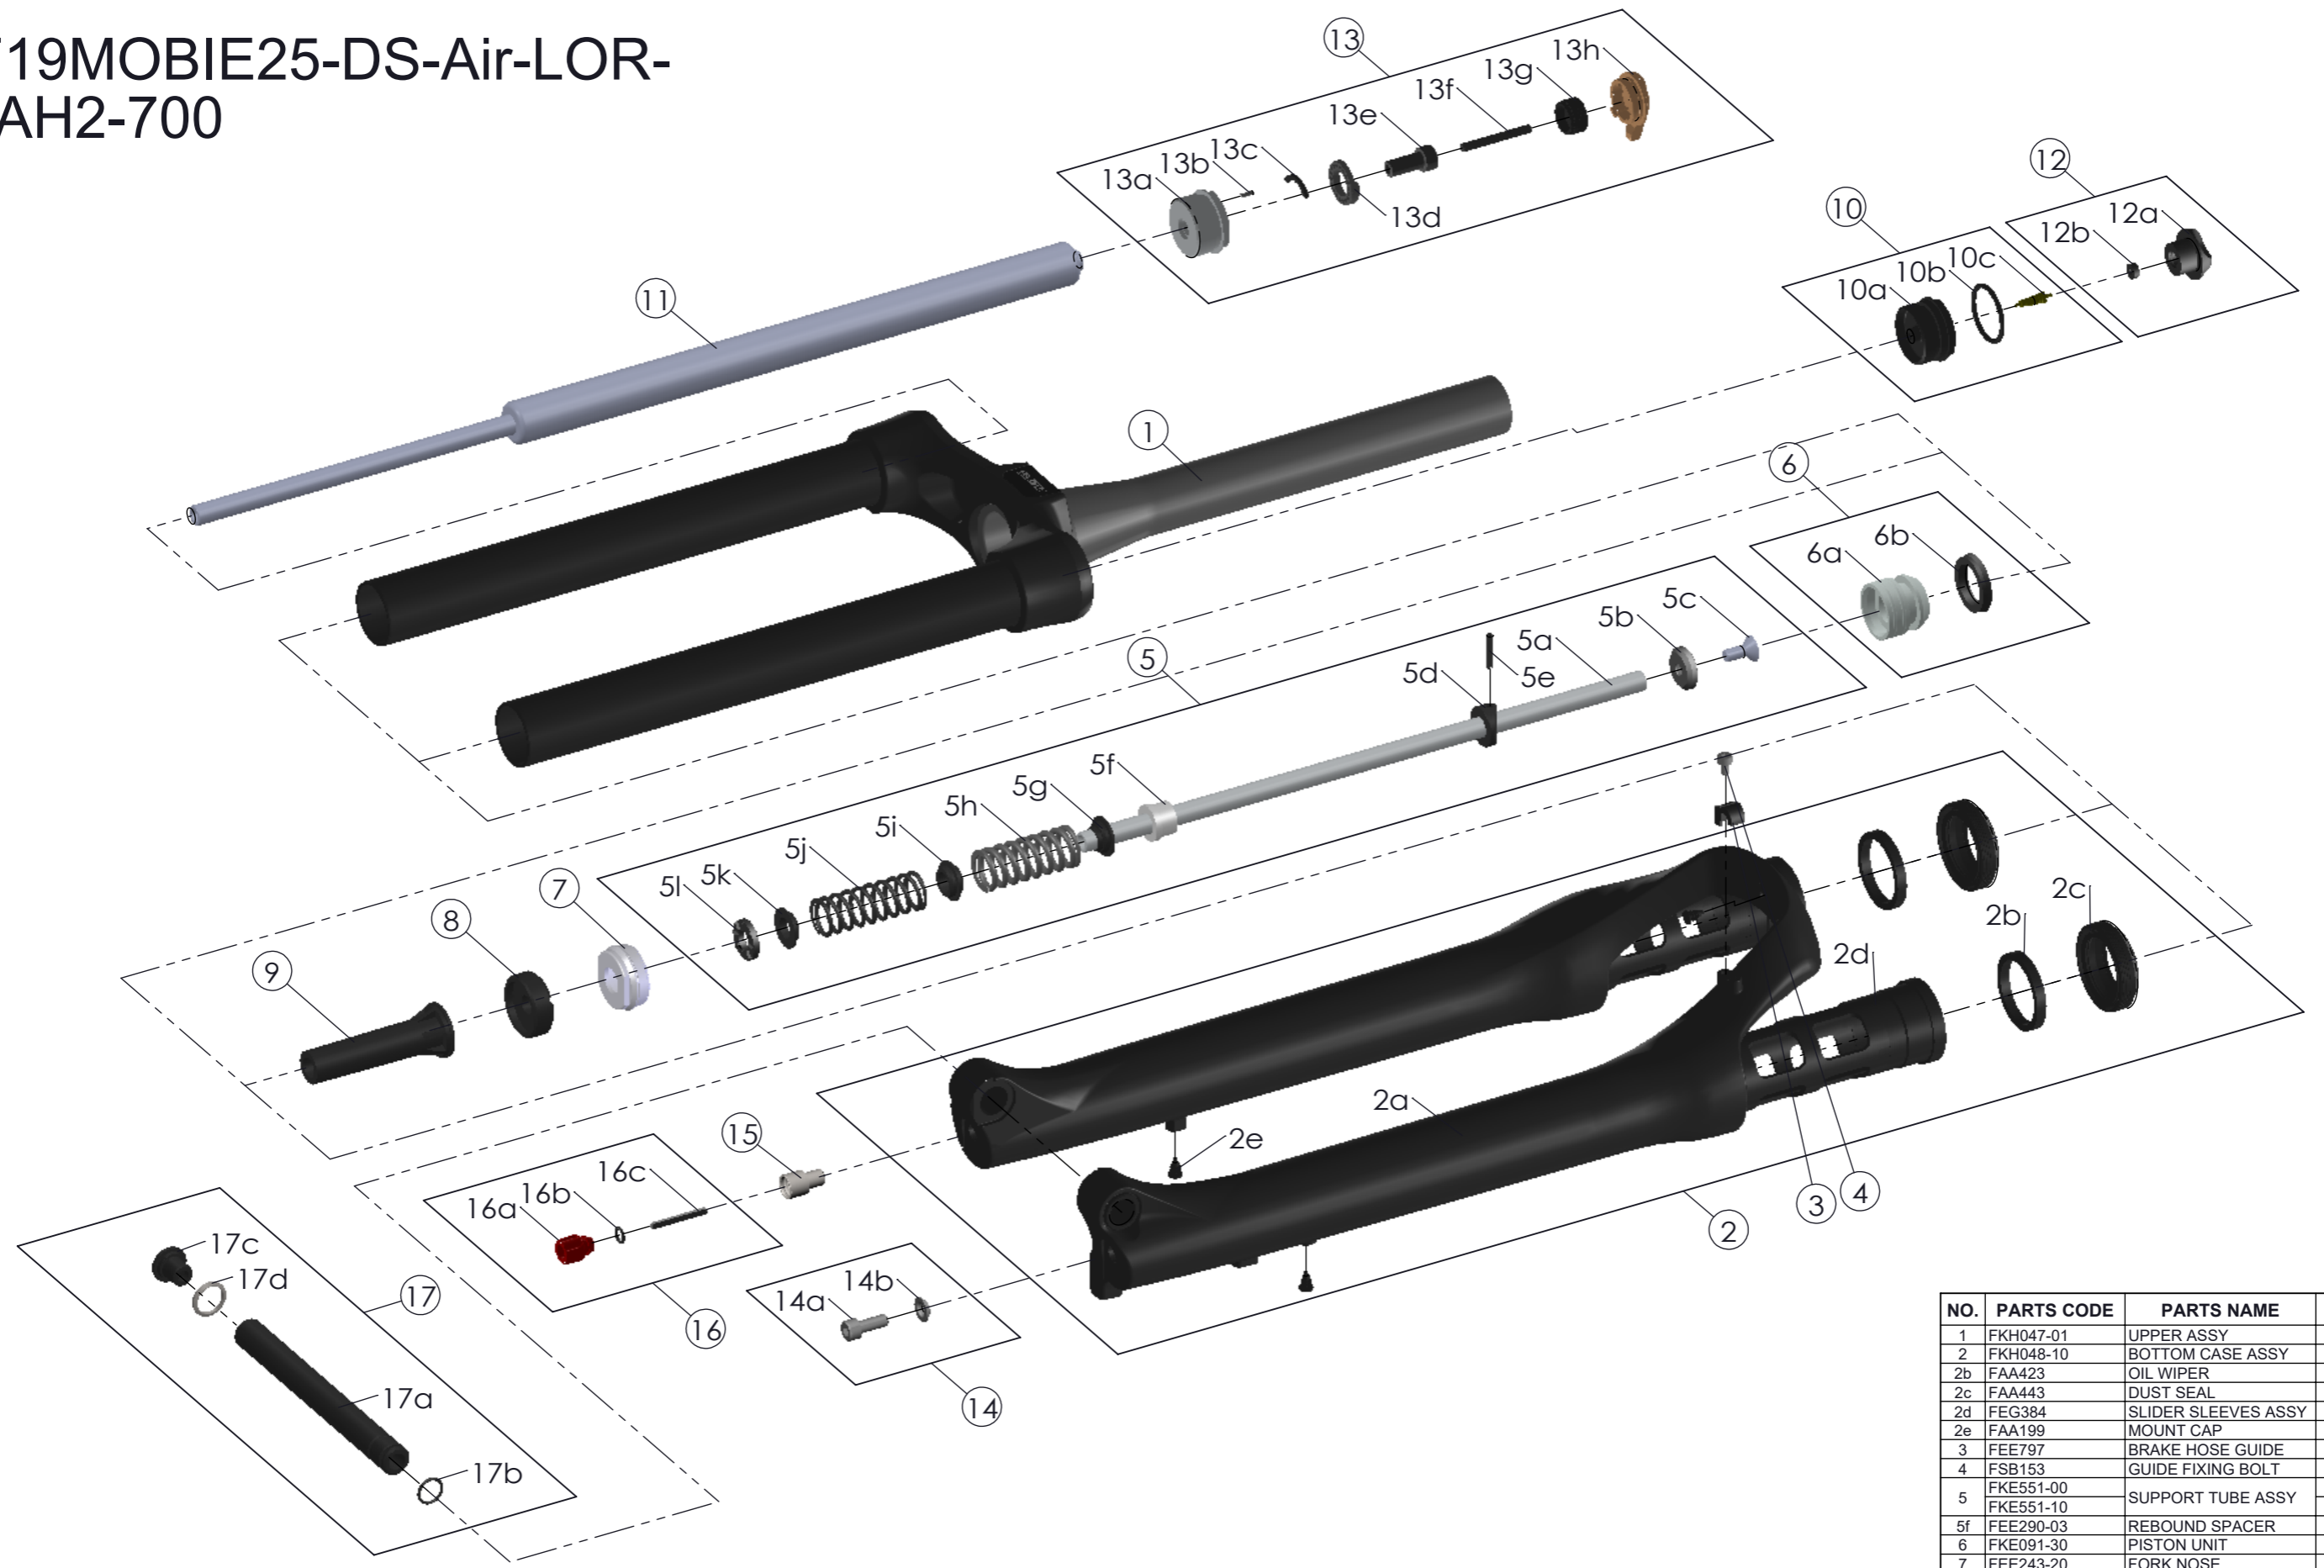

# SUNTOUR

SF19MOBIE25-DS-Air-LOR-15AH2-700

Date	2018.-9.-5	Version	2
Amended	2018.12.-3		

NO.	PARTS CODE	PARTS NAME	75	63	QT
1	FKH047-01	UPPER ASSY	*	*	1
2	FKH048-10	BOTTOM CASE ASSY	*	*	1
2b	FAA423	OIL WIPER	*	*	2
2c	FAA443	DUST SEAL	*	*	2
2d	FEG384	SLIDER SLEEVES ASSY	*	*	2
2e	FAA199	MOUNT CAP	*	*	3
3	FEE797	BRAKE HOSE GUIDE	*	*	1
4	FSB153	GUIDE FIXING BOLT	*	*	1
5	FKE551-00	SUPPORT TUBE ASSY	*	*	1
5f	FEE290-03	REBOUND SPACER	*	*	1
6	FKE091-30	PISTON UNIT	*	*	1
7	FEE243-20	FORK NOSE	*	*	1
8	FEP687	BOTTOM BUMPER	*	*	1
9	FEG360-30	BOTTOM STOPPER	*	*	1
10	FKE075-04	AIR CAP ASSY	*	*	1
11	FUN070-00	LO-R UNIT	*	*	1
12	FKE076-10	VALVE CAP ASSY	*	*	1
13	FKE526-12	LO TOP CAP ASSY	*	*	1
14	FKA044	FIXING BOLT SET	*	*	1
15	FSB058	DAMPER FIXING BOLT	*	*	1
16	FKA004-30	DAMPER KNOB ASSY	*	*	1
17	FKA117-02	15AH2 AXLE SET	*	*	1