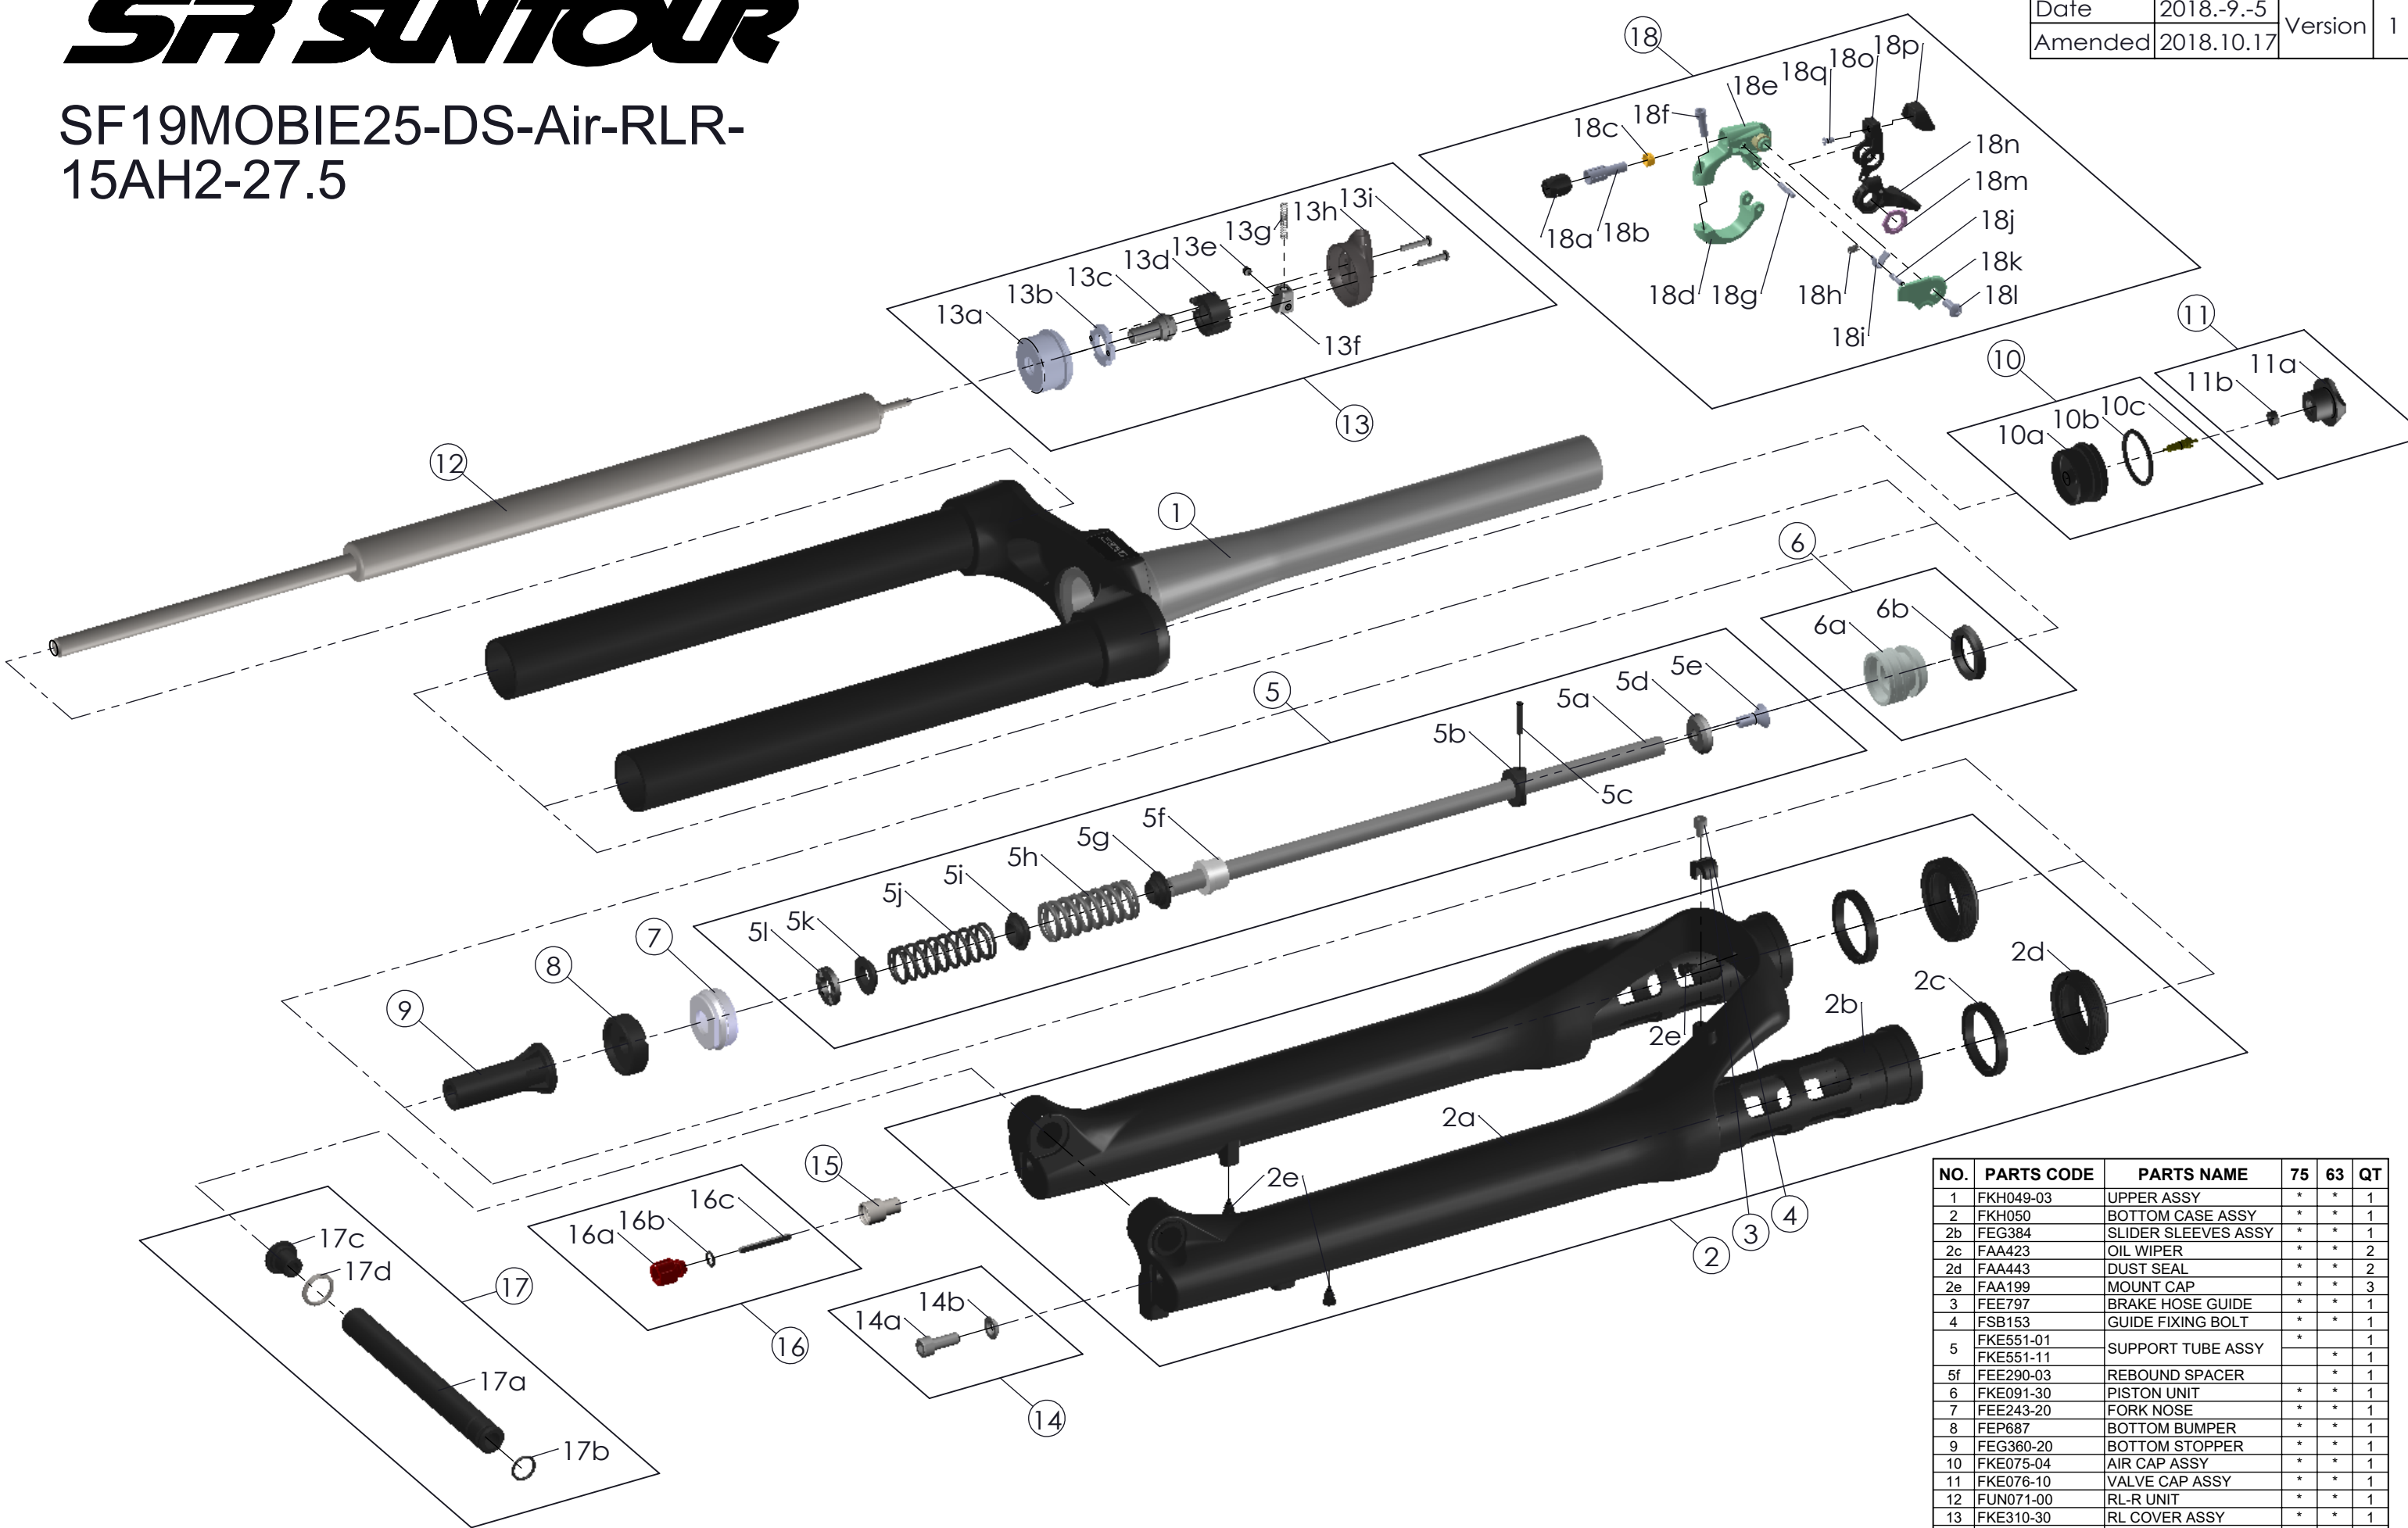

SUNTOUR

SF19MOBIE25-DS-Air-RLR-15AH2-27.5

Date	2018.-9.-5	Version	1
Amended	2018.10.17		

NO.	PARTS CODE	PARTS NAME	75	63	QT
1	FKH049-03	UPPER ASSY	*	*	1
2	FKH050	BOTTOM CASE ASSY	*	*	1
2b	FEG384	SLIDER SLEEVES ASSY	*	*	1
2c	FAA423	OIL WIPER	*	*	2
2d	FAA443	DUST SEAL	*	*	2
2e	FAA199	MOUNT CAP	*	*	3
3	FEE797	BRAKE HOSE GUIDE	*	*	1
4	FSB153	GUIDE FIXING BOLT	*	*	1
5	FKE551-01	SUPPORT TUBE ASSY	*	*	1
	FKE551-11			*	1
5f	FEE290-03	REBOUND SPACER	*	*	1
6	FKE091-30	PISTON UNIT	*	*	1
7	FEE243-20	FORK NOSE	*	*	1
8	FEP687	BOTTOM BUMPER	*	*	1
9	FEG360-20	BOTTOM STOPPER	*	*	1
10	FKE075-04	AIR CAP ASSY	*	*	1
11	FKE076-10	VALVE CAP ASSY	*	*	1
12	FUN071-00	RL-R UNIT	*	*	1
13	FKE310-30	RL COVER ASSY	*	*	1
14	FKA044	FIXING BOLT SET	*	*	1
15	FSB058	DAMPER FIXING BOLT	*	*	1
16	FKA004-21	DAMPER KNOB ASSY	*	*	1
17	FKA069-25	15QLC32 AXLE SET	*	*	1
18	SL15SC-RLO	REMOTE LEVER ASSY	*	*	1