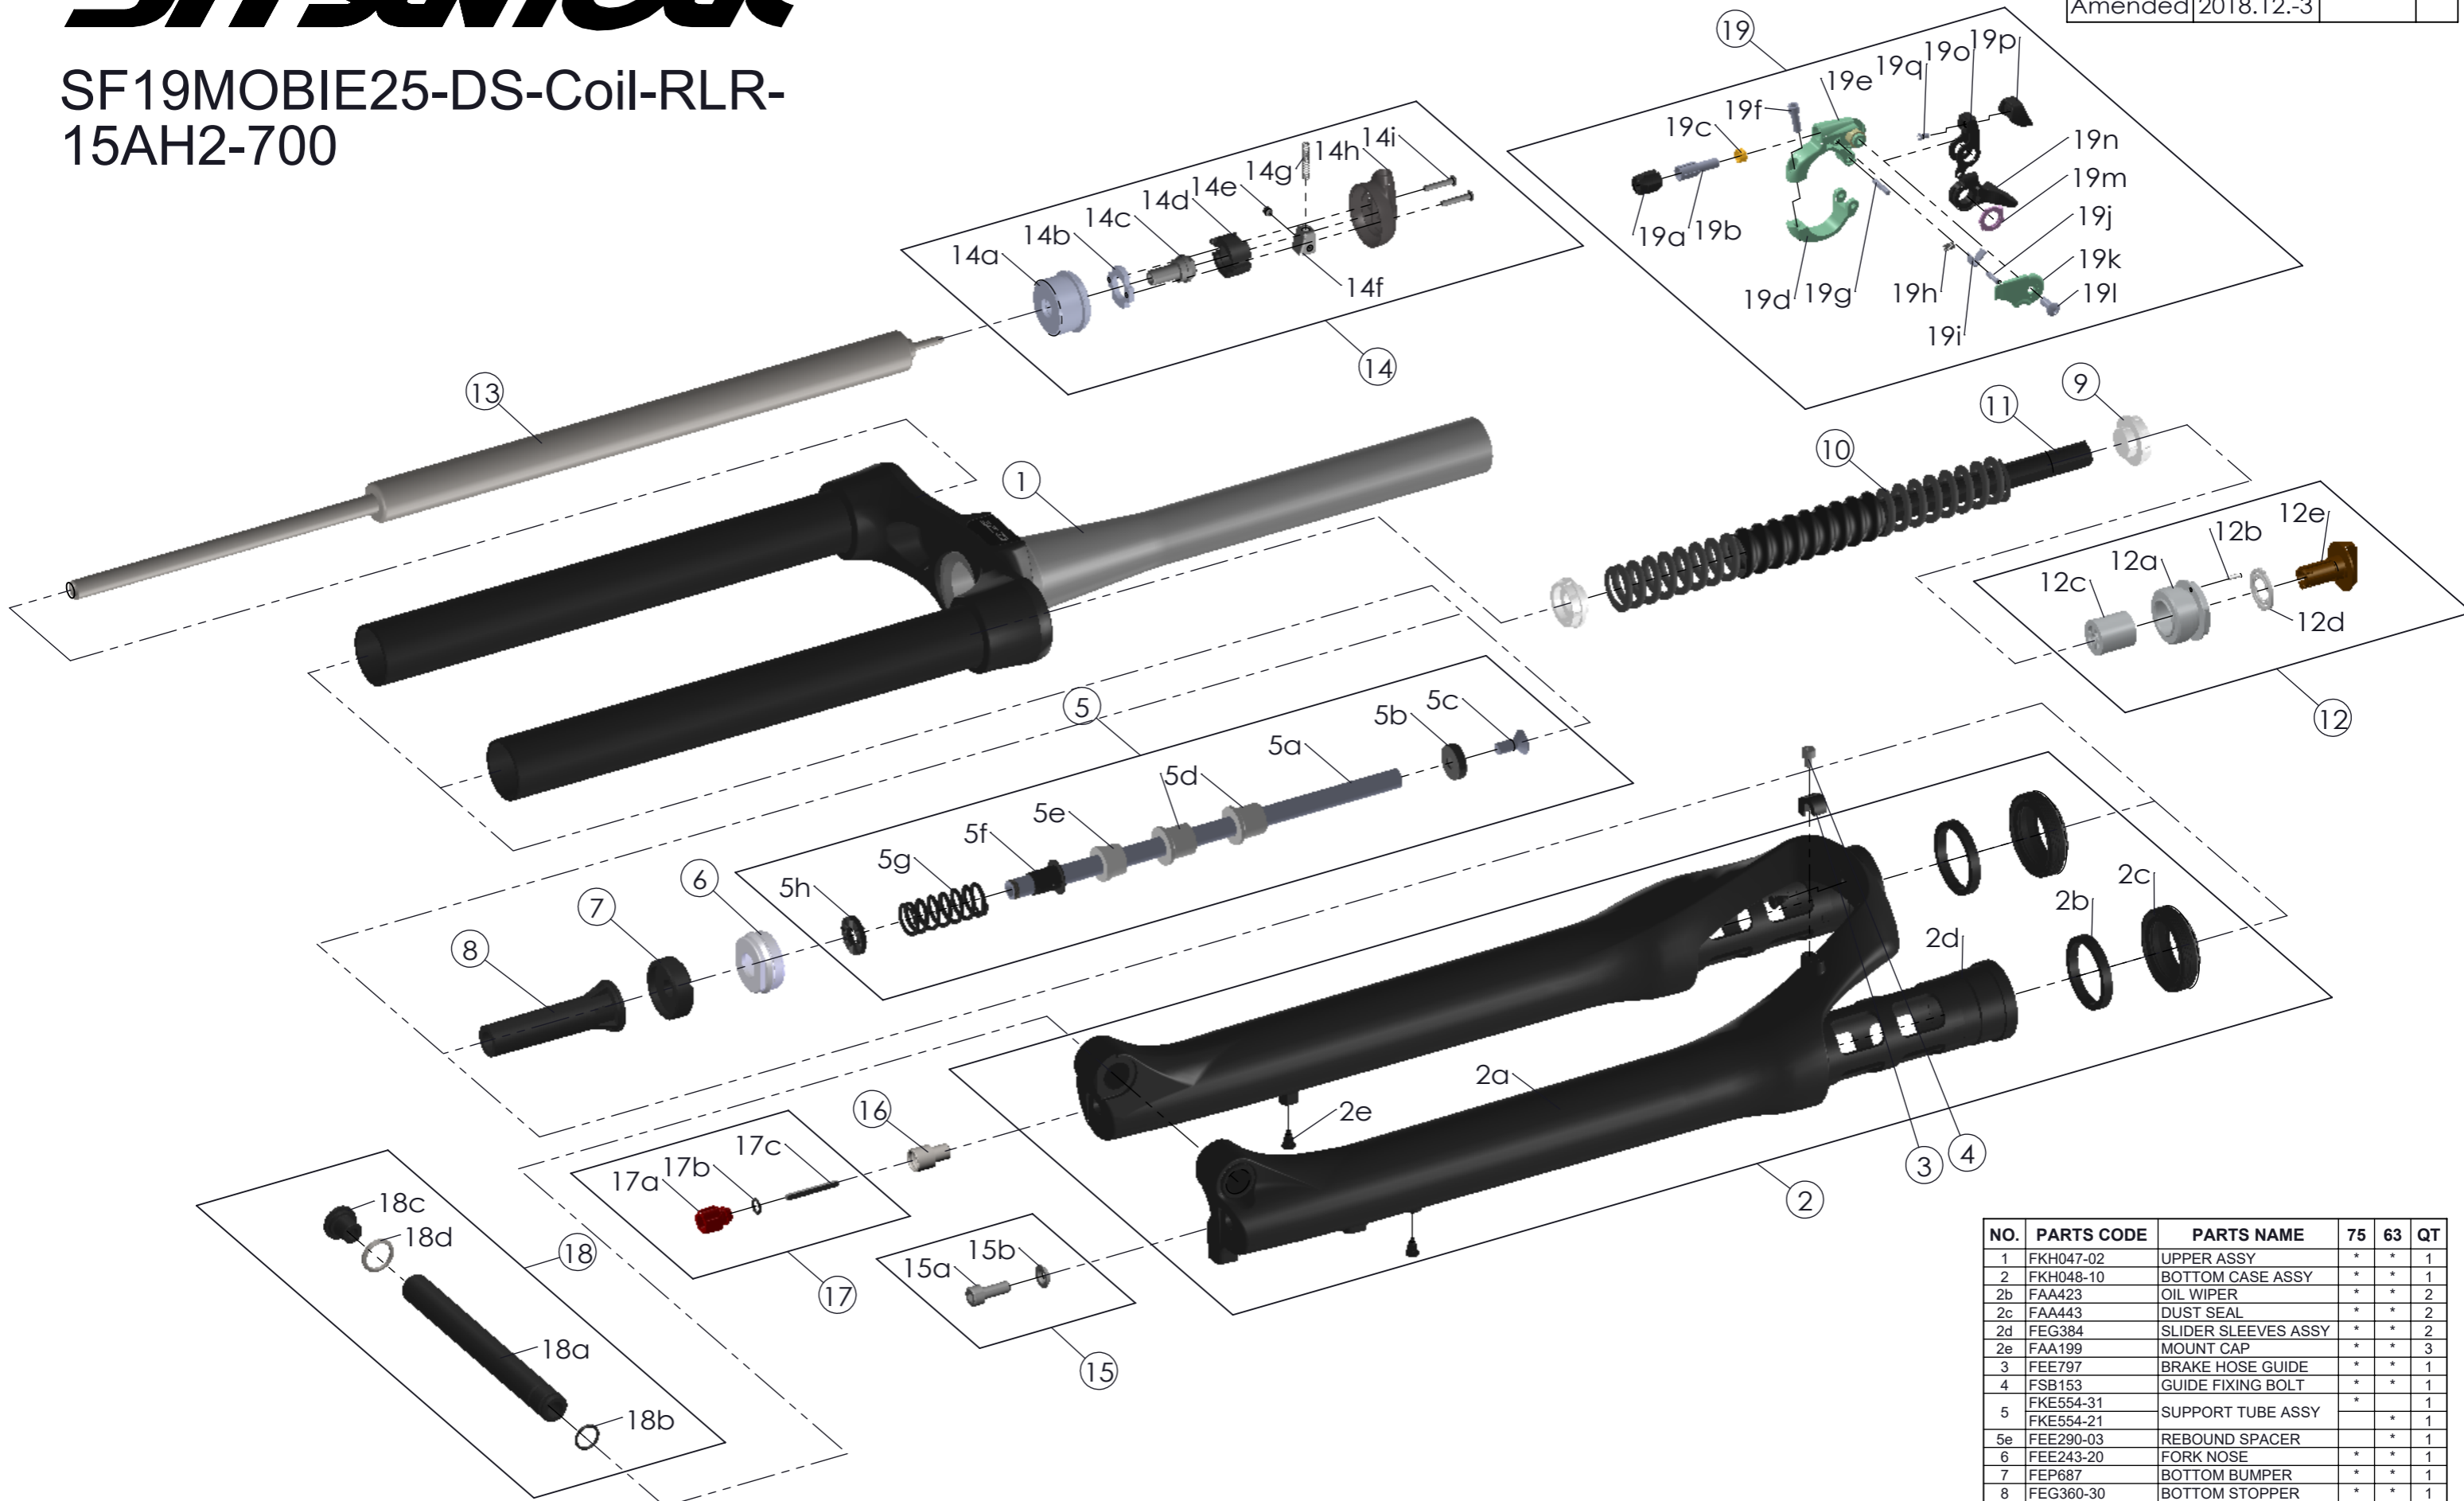

## SF19MOBIE25-DS-Coil-RLR-15AH2-700

Date	2018.-9.14	Version	2
Amended	2018.12.-3		

NO.	PARTS CODE	PARTS NAME	75	63	QT
1	FKH047-02	UPPER ASSY	*	*	1
2	FKH048-10	BOTTOM CASE ASSY	*	*	1
2b	FAA423	OIL WIPER	*	*	2
2c	FAA443	DUST SEAL	*	*	2
2d	FEG384	SLIDER SLEEVES ASSY	*	*	2
2e	FAA199	MOUNT CAP	*	*	3
3	FEE797	BRAKE HOSE GUIDE	*	*	1
4	FSB153	GUIDE FIXING BOLT	*	*	1
5	FKE554-31	SUPPORT TUBE ASSY	*	*	1
	FKE554-21				
5e	FEE290-03	REBOUND SPACER	*	*	1
6	FEE243-20	FORK NOSE	*	*	1
7	FEP687	BOTTOM BUMPER	*	*	1
8	FEG360-30	BOTTOM STOPPER	*	*	1
9	FEG264	SPRING GUIDE	*	*	2
10	FEP778-01	MAIN SPRING	*	*	1
	FEP779-01				
11	FEP713-20	DAMPER	*	*	1
12	FKE015-25	ADJUSTER ASSY	*	*	1
13	FUN071-00	RL-R UNIT	*	*	1
14	FKE310-30	RL COVER ASSY	*	*	1
15	FKA044	FIXING BOLT SET	*	*	1
16	FSB058	DAMPER FIXING BOLT	*	*	1
17	FKA004-30	DAMPER KNOB ASSY	*	*	1
18	FKA117-02	15AH2 AXLE SET	*	*	1
19	SL15SC-RLO	REMOTE LEVER ASSY	*	*	1