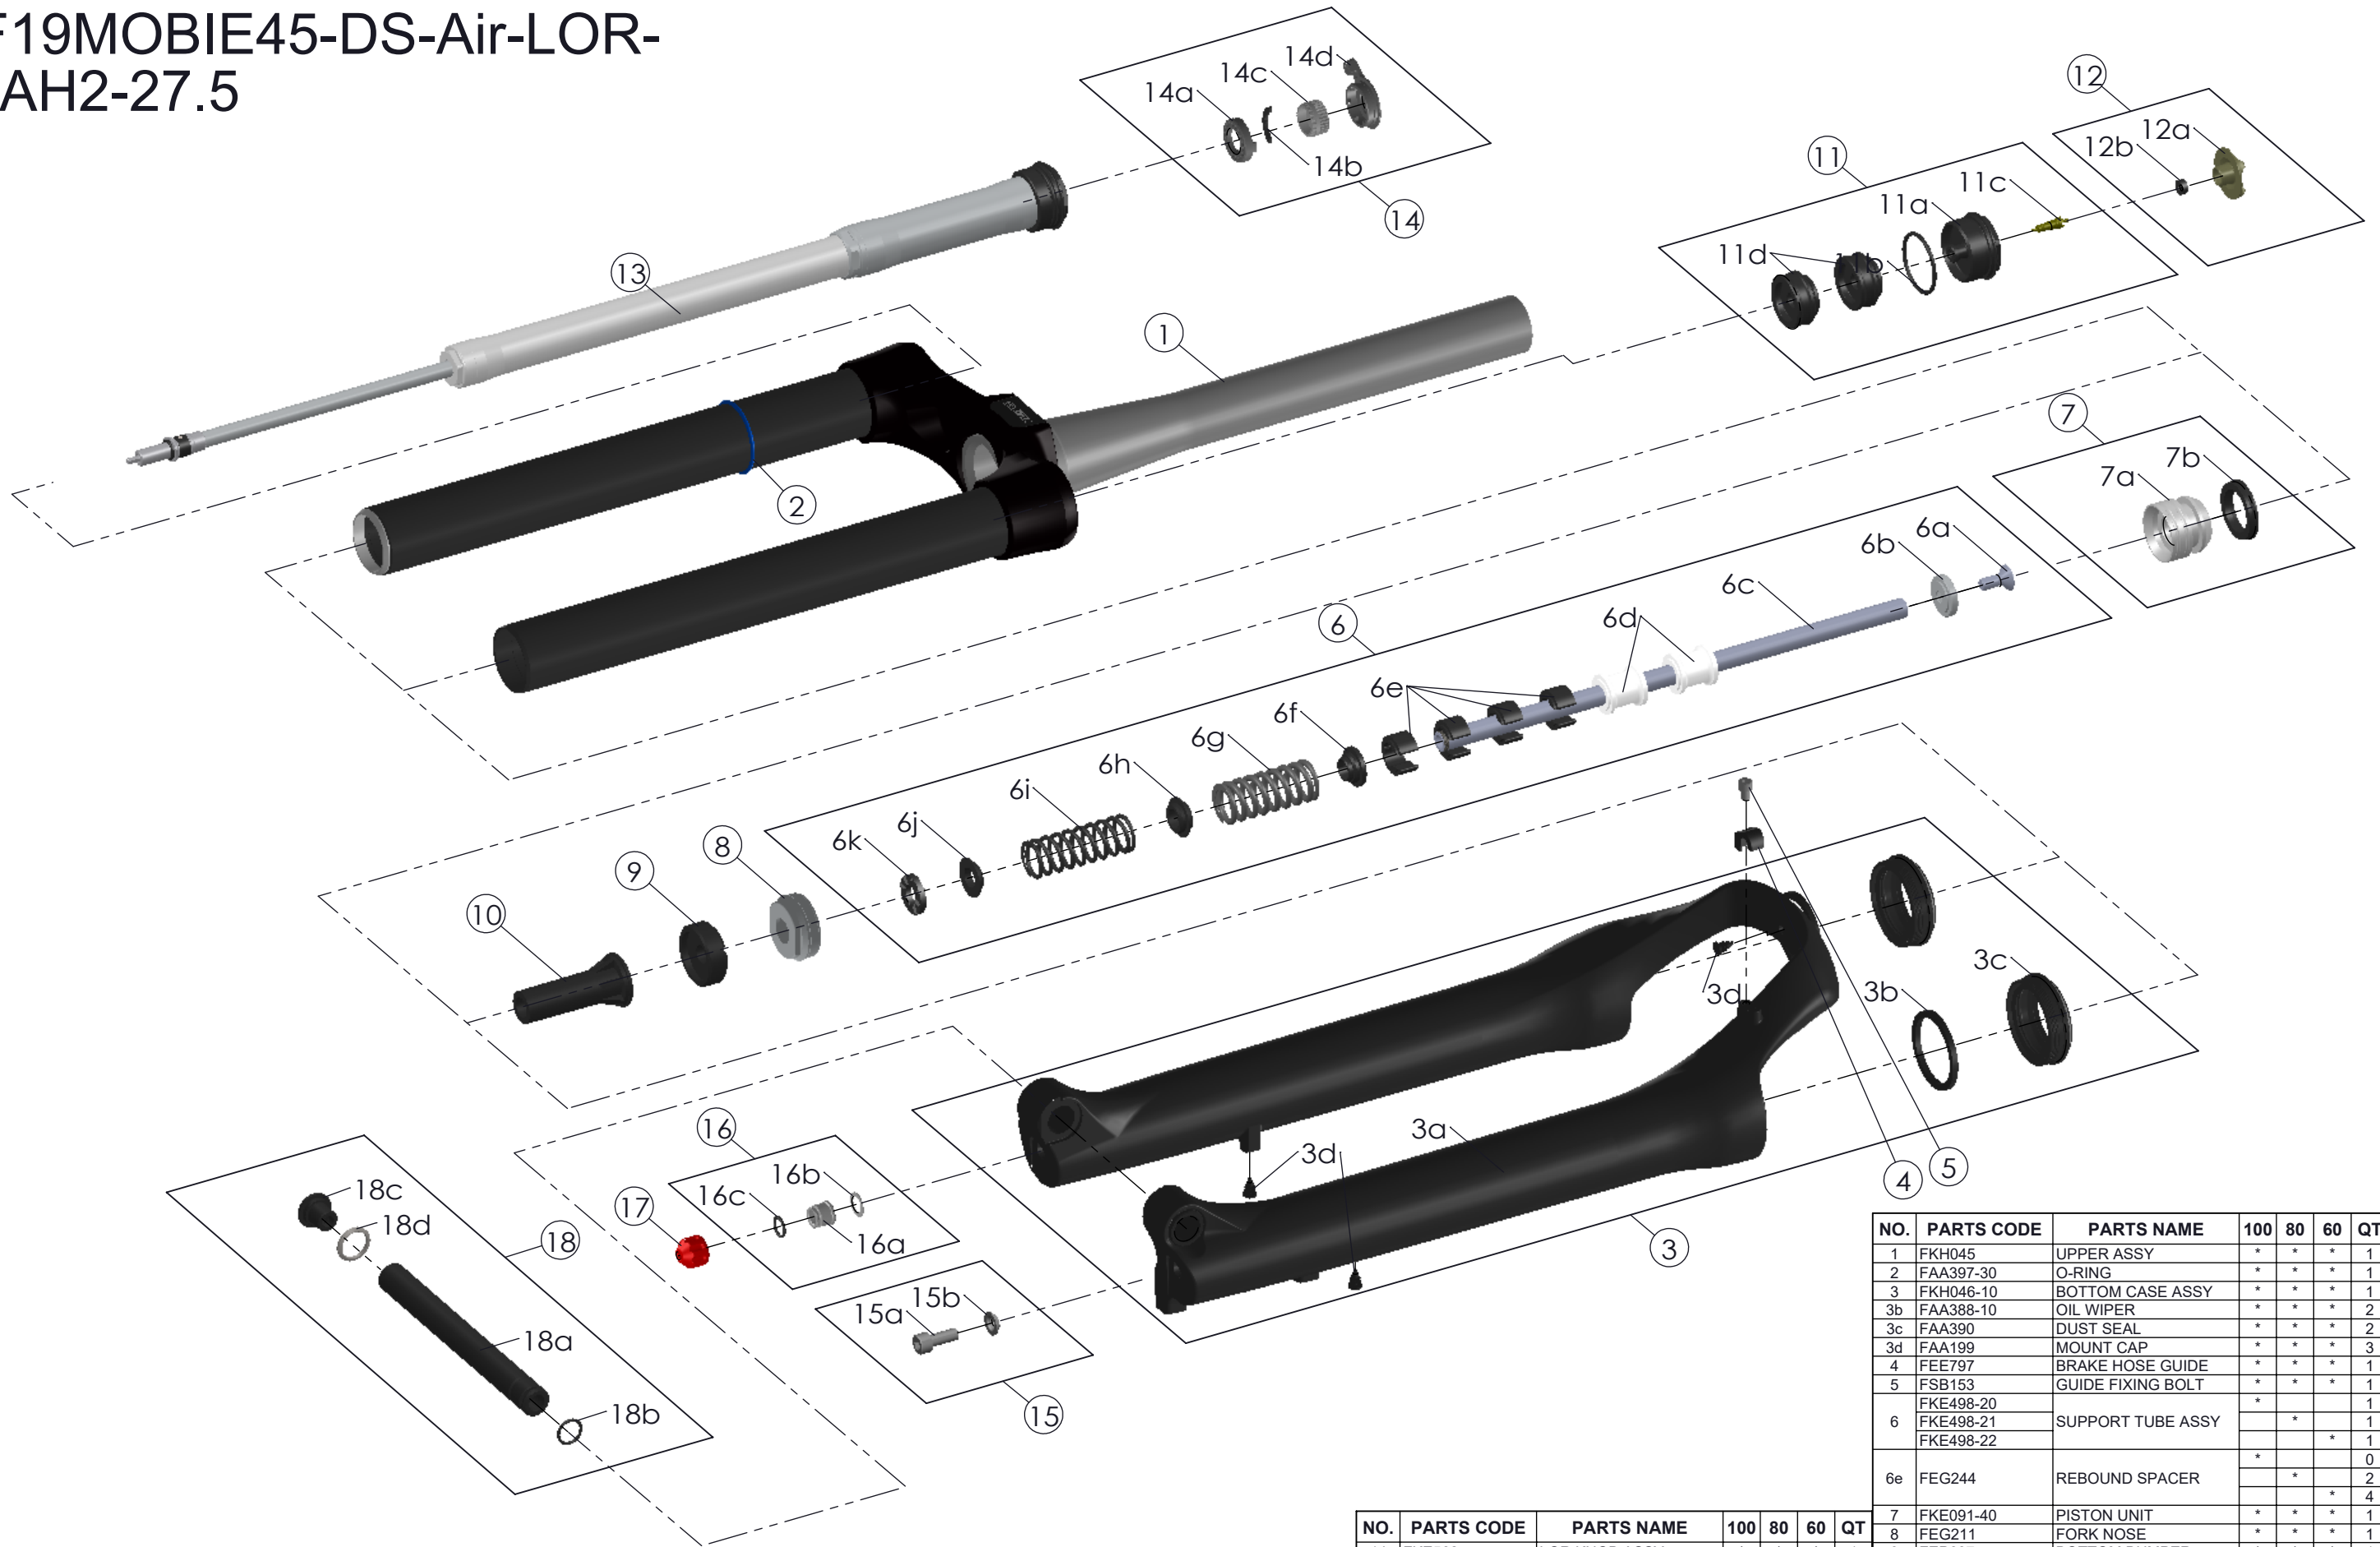

SR SUNTOUR

SF19MOBIE45-DS-Air-LOR-15AH2-27.5

Date	2018.-9.17	Version	1
Amended	2018.10.17		

NO.	PARTS CODE	PARTS NAME	100	80	60	QT
1	FKH045	UPPER ASSY	*	*	*	1
2	FAA397-30	O-RING	*	*	*	1
3	FKH046-10	BOTTOM CASE ASSY	*	*	*	1
3b	FAA388-10	OIL WIPER	*	*	*	2
3c	FAA390	DUST SEAL	*	*	*	2
3d	FAA199	MOUNT CAP	*	*	*	3
4	FEE797	BRAKE HOSE GUIDE	*	*	*	1
5	FSB153	GUIDE FIXING BOLT	*	*	*	1
6	FKE498-20	SUPPORT TUBE ASSY	*	*	*	1
	FKE498-21		*	*	1	
	FKE498-22		*	*	1	
6e	FEG244	REBOUND SPACER	*	*	2	
7	FKE091-40	PISTON UNIT	*	*	4	
8	FEG211	FORK NOSE	*	*	1	
9	FEP687	BOTTOM BUMPER	*	*	1	
10	FEG360-20	BOTTOM STOPPER	*	*	1	
11	FKE075-18	AIR CAP ASSY	*	*	1	
12	FKE076-50	VALVE CAP ASSY	*	*	1	
13	FUN062-35	LO-R UNIT	*	*	1	

NO.	PARTS CODE	PARTS NAME	100	80	60	QT
14	FKE562	LOR KNOB ASSY	*	*	*	1
15	FKA044	FIXING BOLT SET	*	*	*	1
16	FKE436	FIXING NUT SET	*	*	*	1
17	FEG201	REBOUND KNOB	*	*	*	1
18	FKA117-02	15AH2 AXLE SET	*	*	*	1