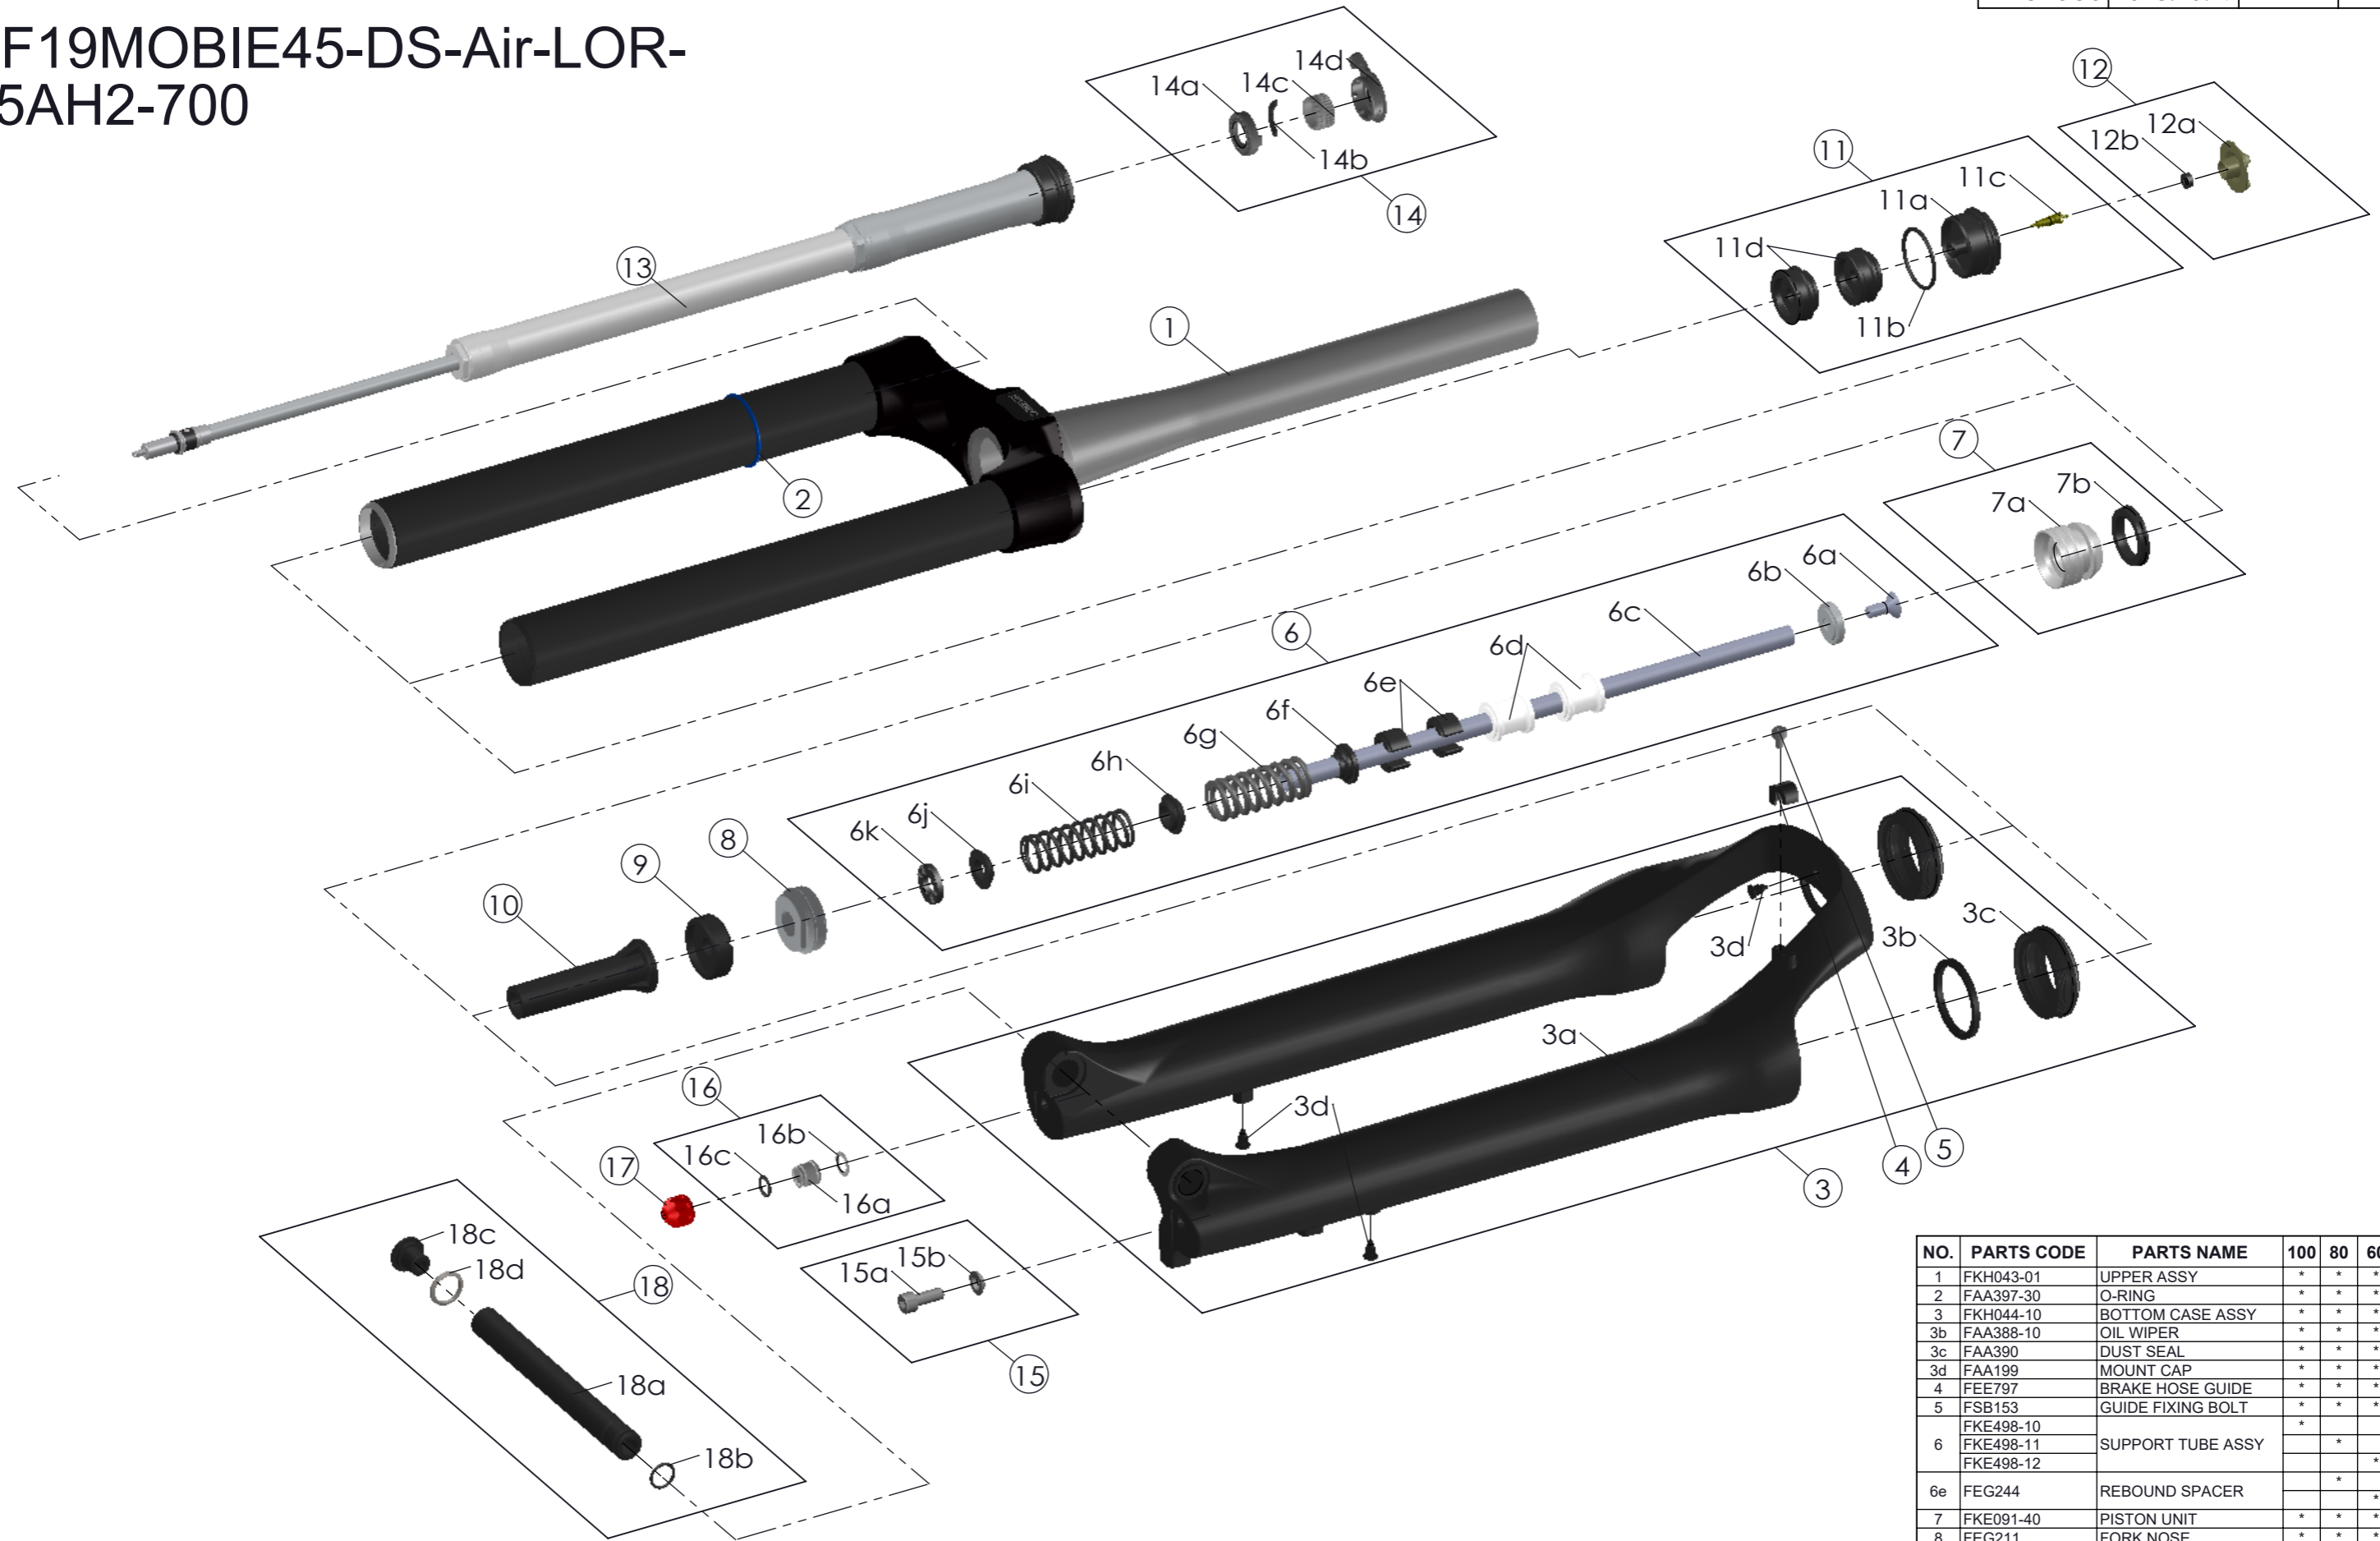

SR SUNTOUR

SF19MOBIE45-DS-Air-LOR-15AH2-700

Date	2018.-9.17	Version	1
Amended	2018.10.17		

NO.	PARTS CODE	PARTS NAME	100	80	60	QT
1	FKH043-01	UPPER ASSY	*	*	*	1
2	FAA397-30	O-RING	*	*	*	1
3	FKH044-10	BOTTOM CASE ASSY	*	*	*	1
3b	FAA388-10	OIL WIPER	*	*	*	2
3c	FAA390	DUST SEAL	*	*	*	2
3d	FAA199	MOUNT CAP	*	*	*	3
4	FEE797	BRAKE HOSE GUIDE	*	*	*	1
5	FSB153	GUIDE FIXING BOLT	*	*	*	1
6	FKE498-10	SUPPORT TUBE ASSY	*	*	*	1
6	FKE498-11		*	*	*	1
6	FKE498-12		*	*	*	1
6e	FEG244	REBOUND SPACER	*	*	*	2
7	FKE091-40	PISTON UNIT	*	*	*	1
8	FEG211	FORK NOSE	*	*	*	1
9	FEP687	BOTTOM BUMPER	*	*	*	1
10	FEG360-30	BOTTOM STOPPER	*	*	*	1
11	FKE075-18	AIR CAP ASSY	*	*	*	1
12	FKE076-50	VALVE CAP ASSY	*	*	*	1
13	FUN062-35	LO-R UNIT	*	*	*	1
14	FKE562	LO-R KNOB ASSY	*	*	*	1

NO.	PARTS CODE	PARTS NAME	100	80	60	QT
15	FKA044	FIXING BOLT SET	*	*	*	1
16	FKE436	FIXING NUT SET	*	*	*	1
17	FEG201	REBOUND KNOB	*	*	*	1
18	FKA117-02	15AH2 AXLE SET	*	*	*	1