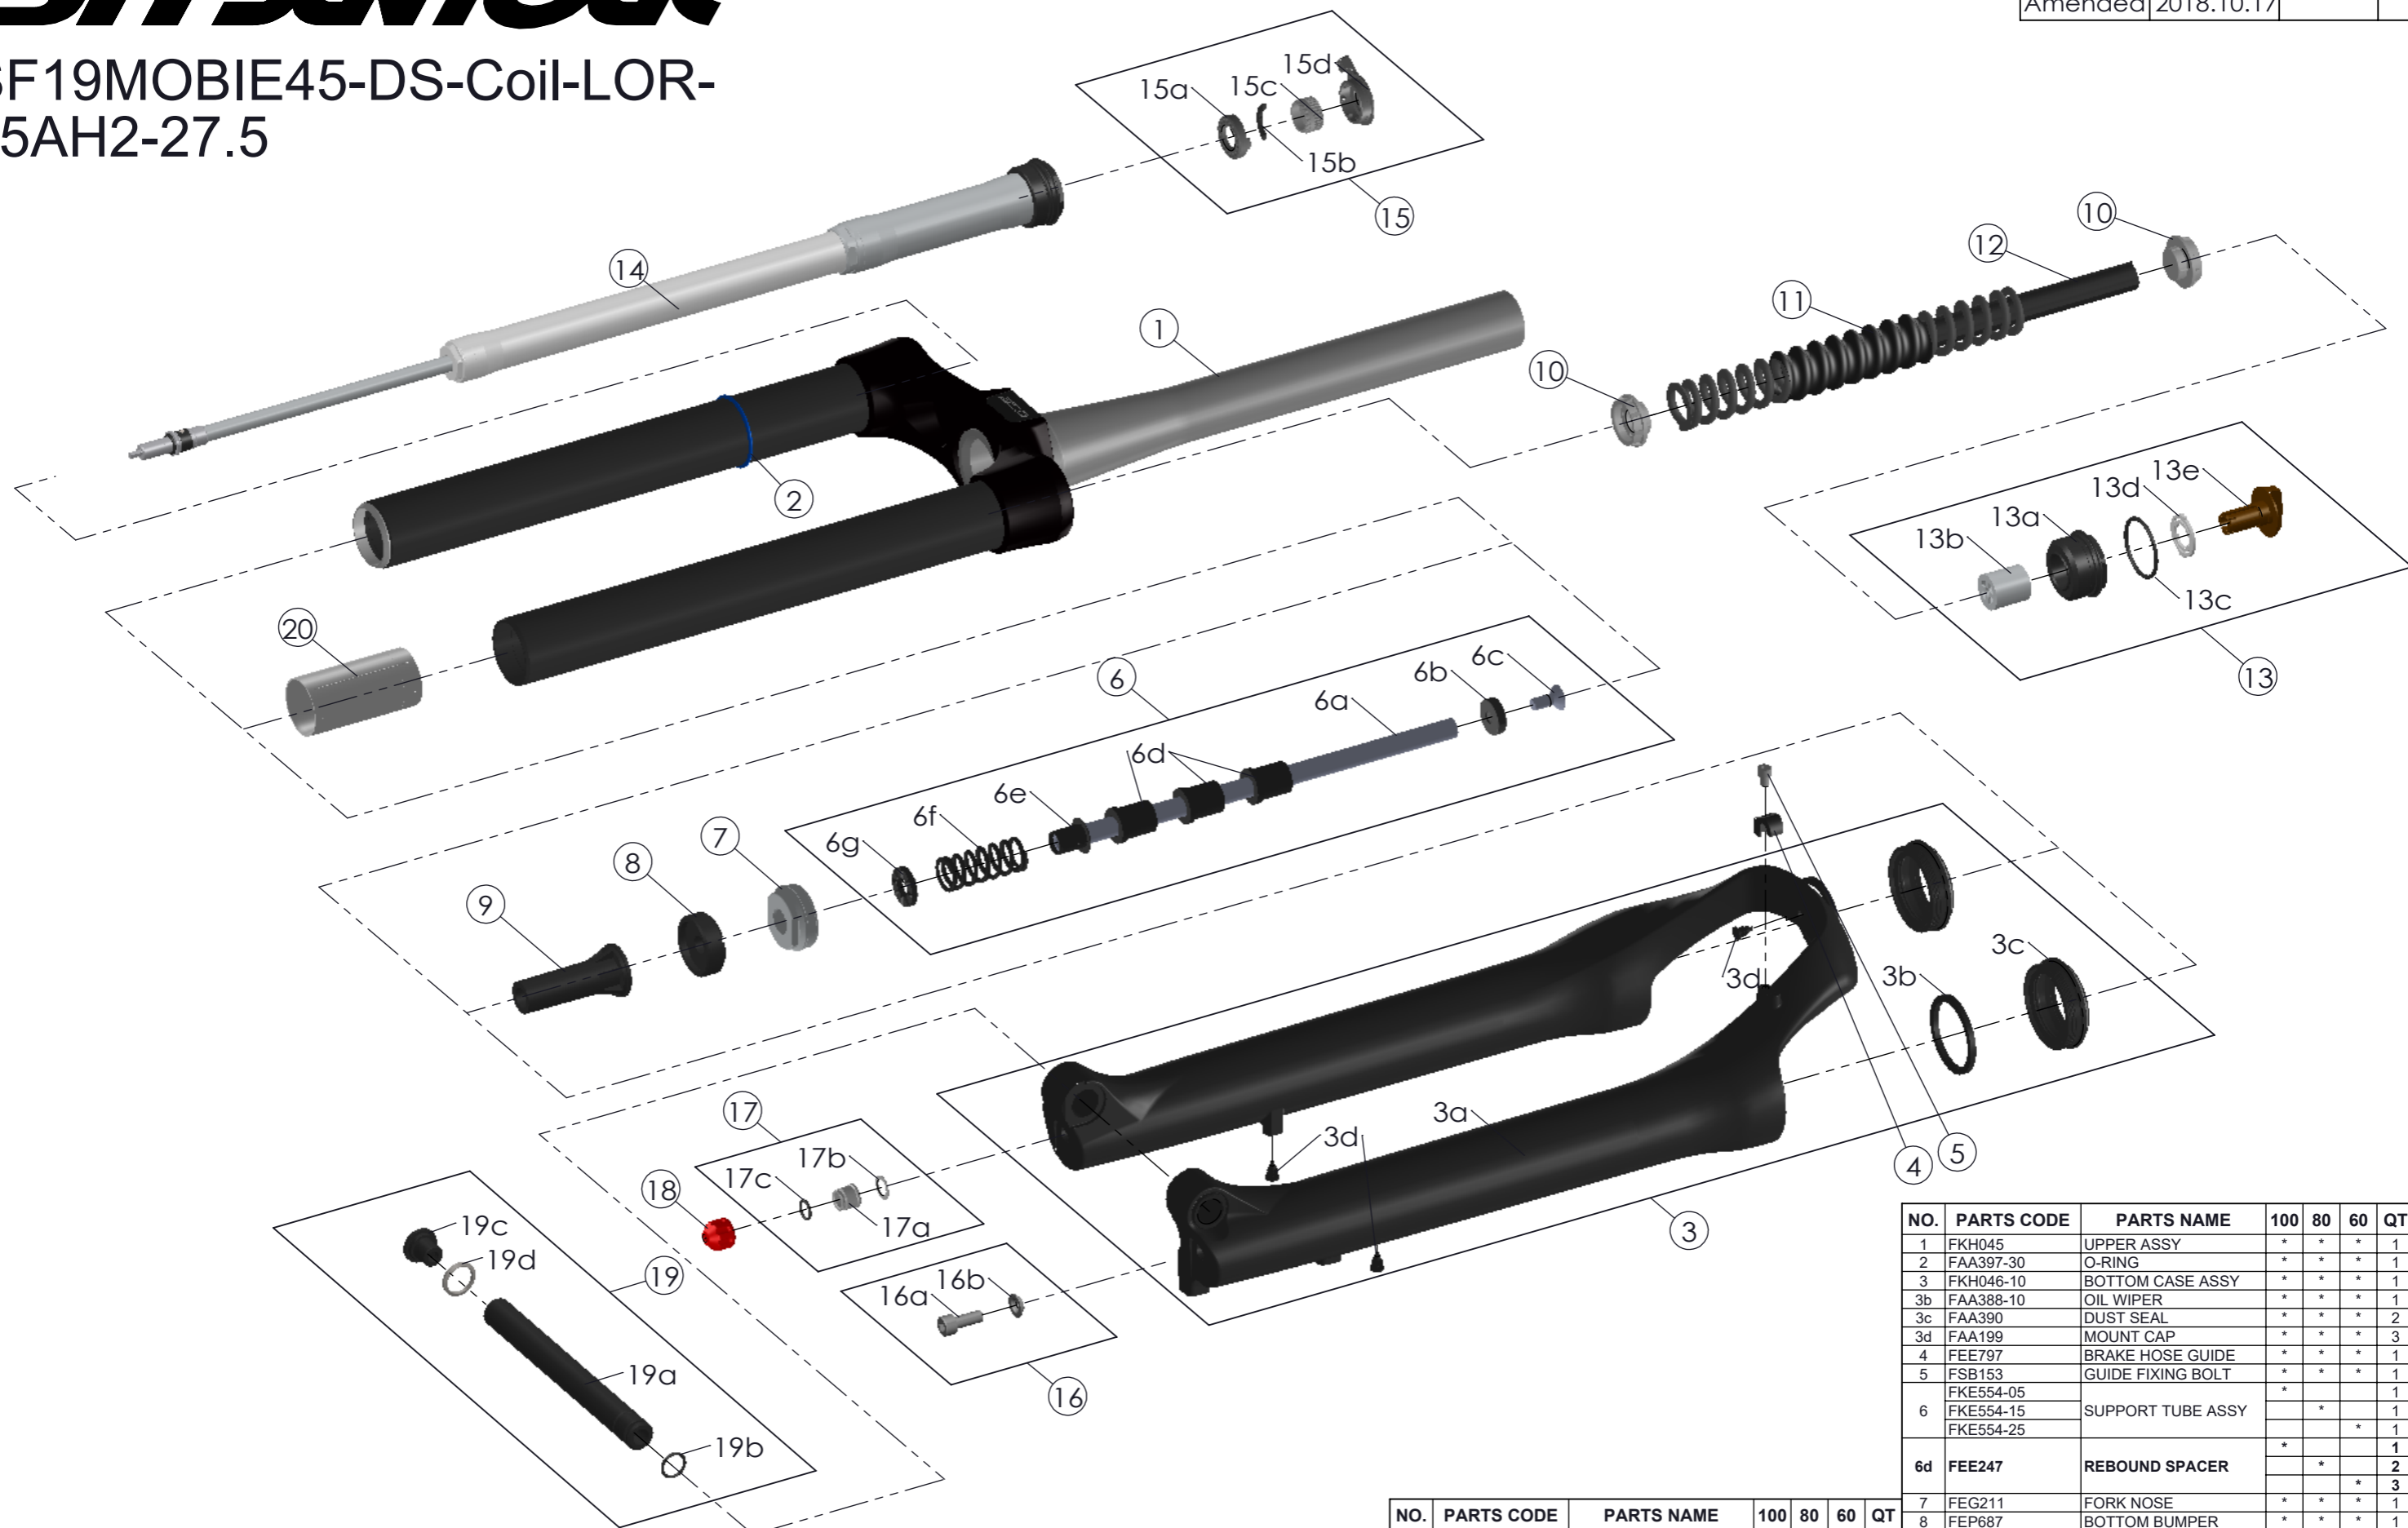

## SF19MOBIE45-DS-Coil-LOR-15AH2-27.5

Date	2018.-9.17	Version	1
Amended	2018.10.17		

NO.	PARTS CODE	PARTS NAME	100	80	60	QT
14	FUN062-35	LO-R UNIT	*	*	*	1
15	FKE562	LO-R KNOB ASSY	*	*	*	1
16	FKA044	FIXING BOLT SET	*	*	*	1
17	FKE436	FIXING NUT SET	*	*	*	1
18	FEG201	REBOUND KNOB	*	*	*	1
19	FKA117-02	15AH2 AXLE SET	*	*	*	1
20	FEG463-10	SLEEVE	*	*	*	1
7	FEG211	FORK NOSE	*	*	*	1
8	FEP687	BOTTOM BUMPER	*	*	*	1
9	FEG360-20	BOTTOM STOPPER	*	*	*	1
10	FEE262-80	SPRING GUIDE	*	*	*	1
11	FEP786-01	FEP786-01	*	*	*	1
	FEP787-01	MAIN SPRING	*	*	*	1
	FEP788-01	FEP788-01	*	*	*	1
12	FEP789	DAMPER	*	*	*	1
13	FKE015-15	ADJUSTER ASSY	*	*	*	1

NO.	PARTS CODE	PARTS NAME	100	80	60	QT
1	FKH045	UPPER ASSY	*	*	*	1
2	FAA397-30	O-RING	*	*	*	1
3	FKH046-10	BOTTOM CASE ASSY	*	*	*	1
3b	FAA388-10	OIL WIPER	*	*	*	1
3c	FAA390	DUST SEAL	*	*	*	2
3d	FAA199	MOUNT CAP	*	*	*	3
4	FEE797	BRAKE HOSE GUIDE	*	*	*	1
5	FSB153	GUIDE FIXING BOLT	*	*	*	1
	FKE554-05		*			1
6	FKE554-15	SUPPORT TUBE ASSY		*		1
	FKE554-25				*	1
6d	FEE247	REBOUND SPACER		*		2
					*	3