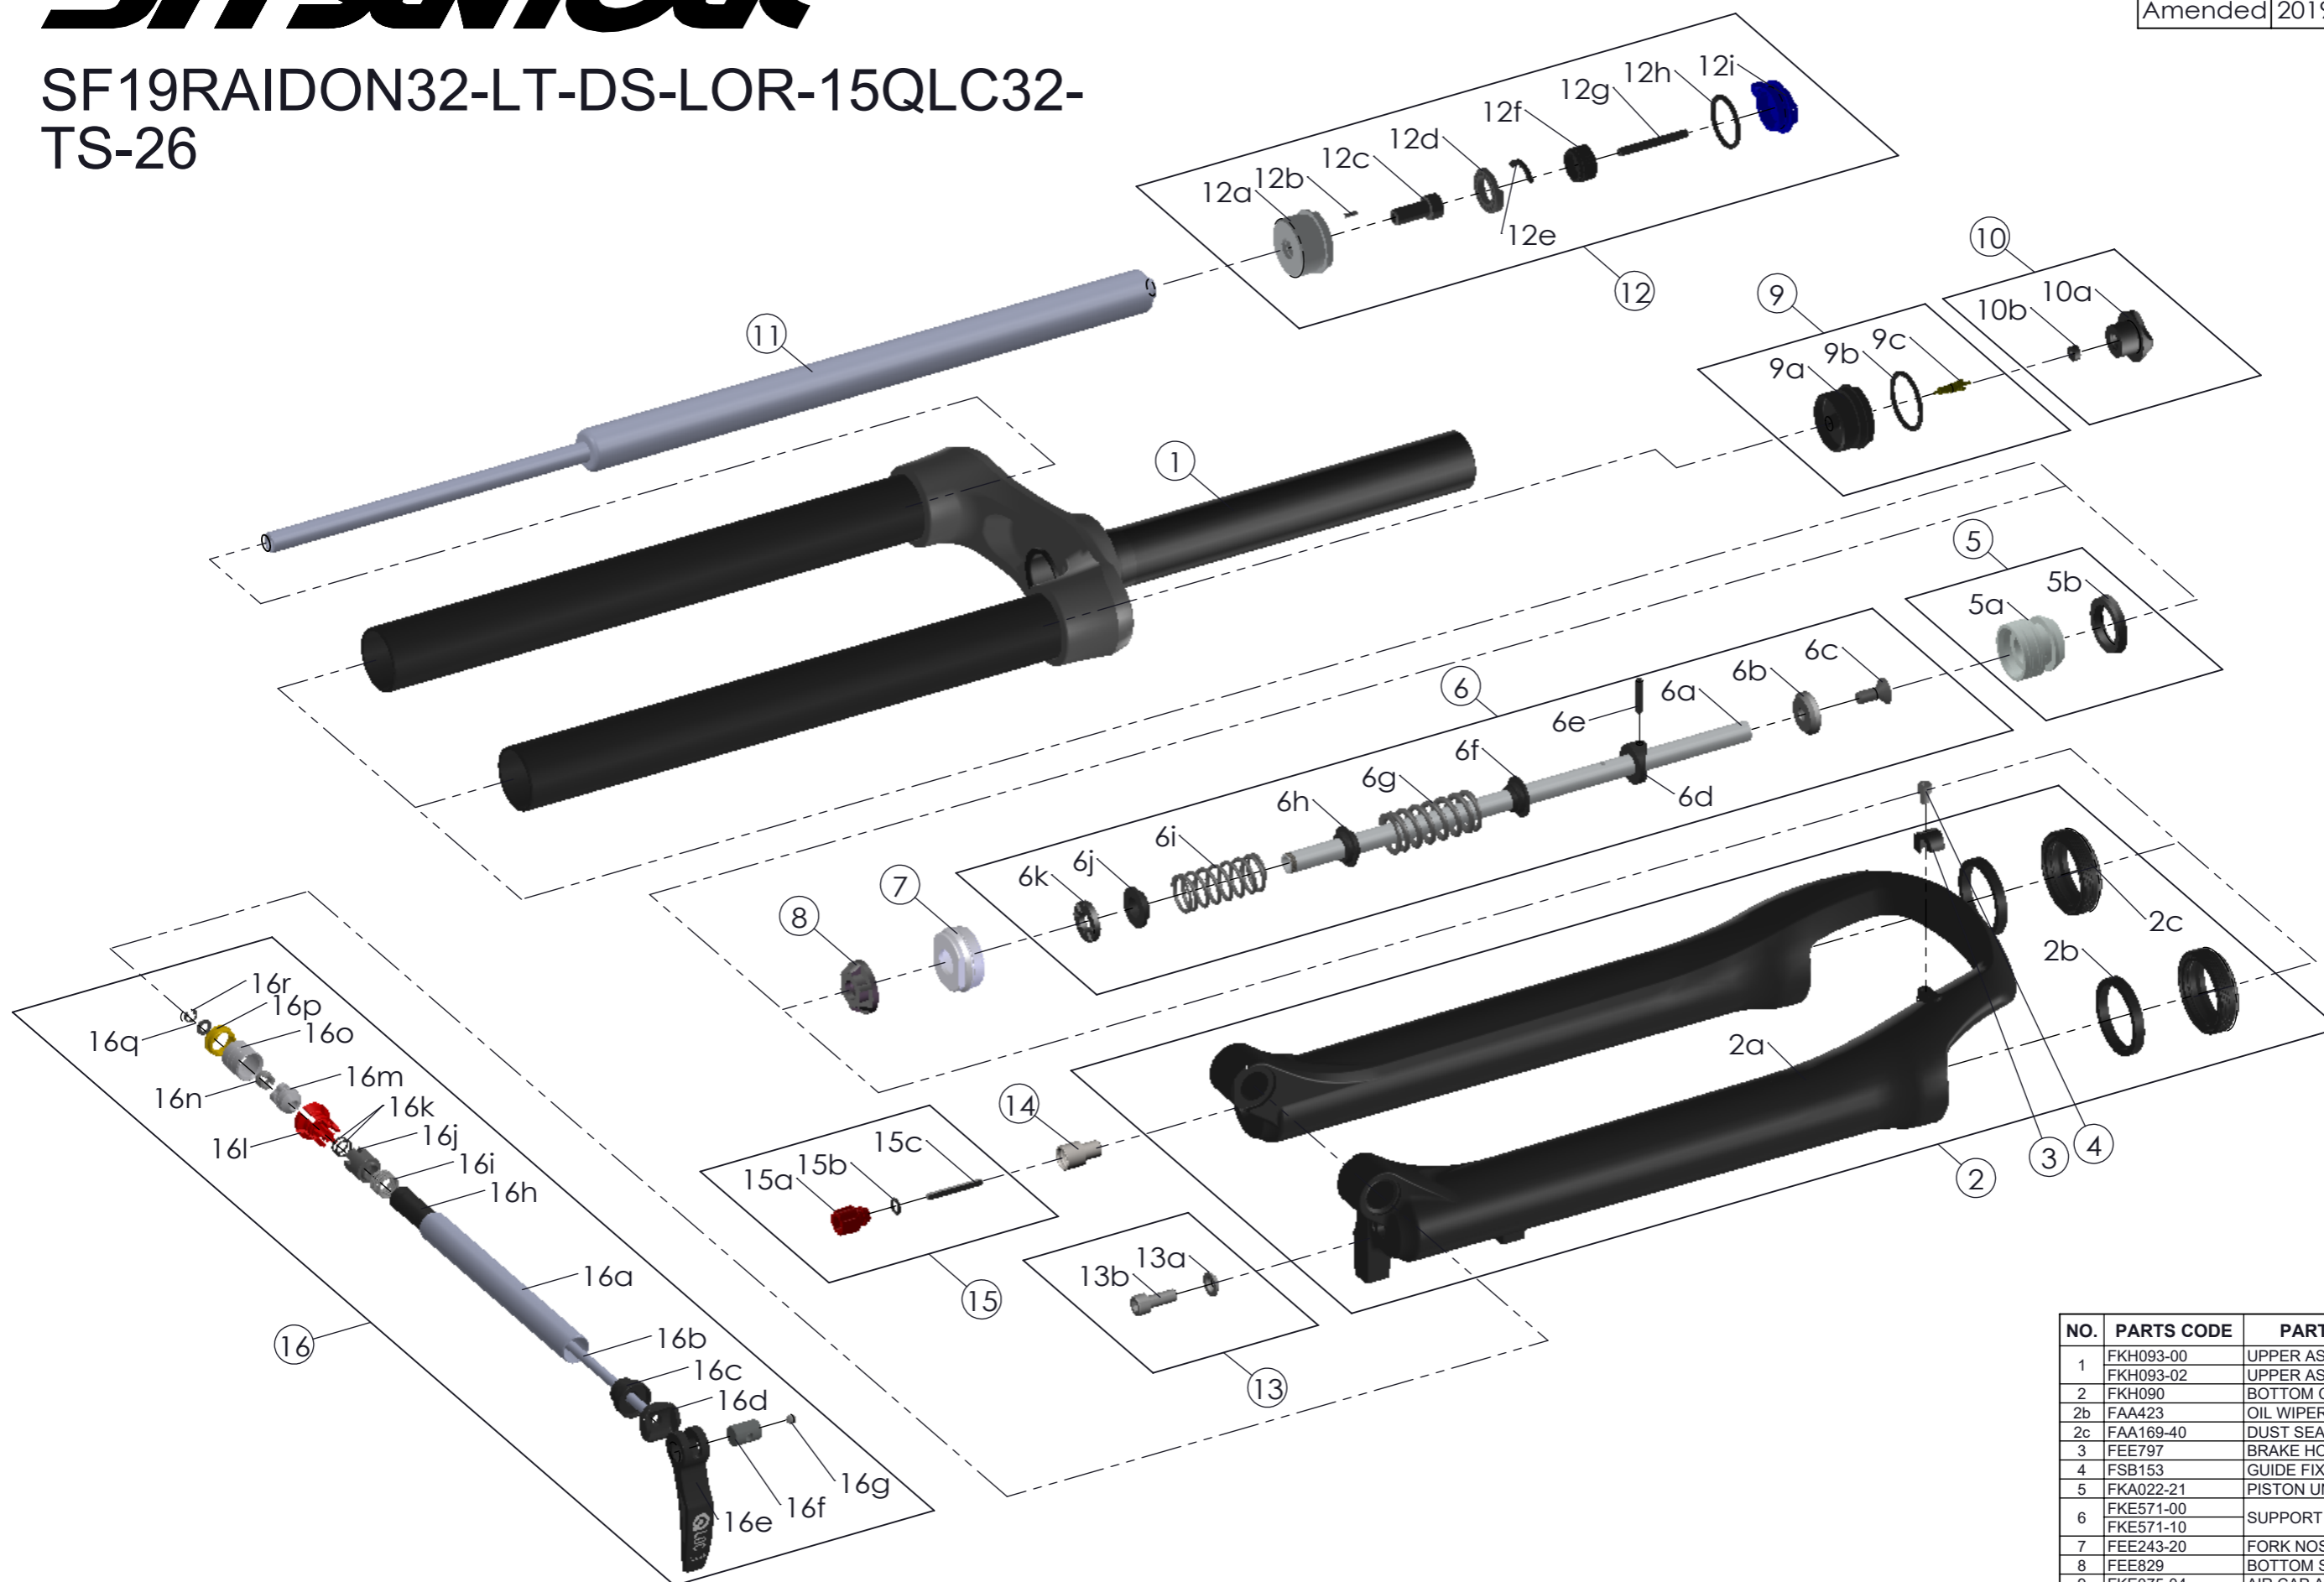

SUNTOUR

SF19RAIDON32-LT-DS-LOR-15QLC32-TS-26

Date	2019.-4.-9	Version	2
Amended	2019.10.-5		

NO.	PARTS CODE	PARTS NAME	120	100	QT
1	FKH093-00	UPPER ASSY(Cr-Mo)	*	*	1
	FKH093-02	UPPER ASSY(Al)	*	*	1
2	FKH090	BOTTOM CASE ASSY	*	*	1
2b	FAA423	OIL WIPER	*	*	2
2c	FAA169-40	DUST SEAL	*	*	2
3	FEE797	BRAKE HOSE GUIDE	*	*	1
4	FSB153	GUIDE FIXING BOLT	*	*	1
5	FKA022-21	PISTON UNIT	*	*	1
	FKE571-00	SUPPORT TUBE ASSY	*	*	1
	FKE571-10		*	*	1
7	FEE243-20	FORK NOSE	*	*	1
8	FEE829	BOTTOM STOPPER	*	*	1
9	FKE075-04	AIR CAP ASSY	*	*	1
10	FKE076-10	VALVE CAP ASSY	*	*	1
11	FUN070-00	LO-R UNIT	*	*	1
12	FKE526-02	LO TOP CAP ASSY	*	*	1
13	FKA044	FIXING BOLT SET	*	*	1
14	FSB058	DAMPER FIXING BOLT	*	*	1
15	FKA004-30	DAMPER KNOB ASSY	*	*	1
16	FKA069-25	15QLC32 AXLE SET	*	*	1