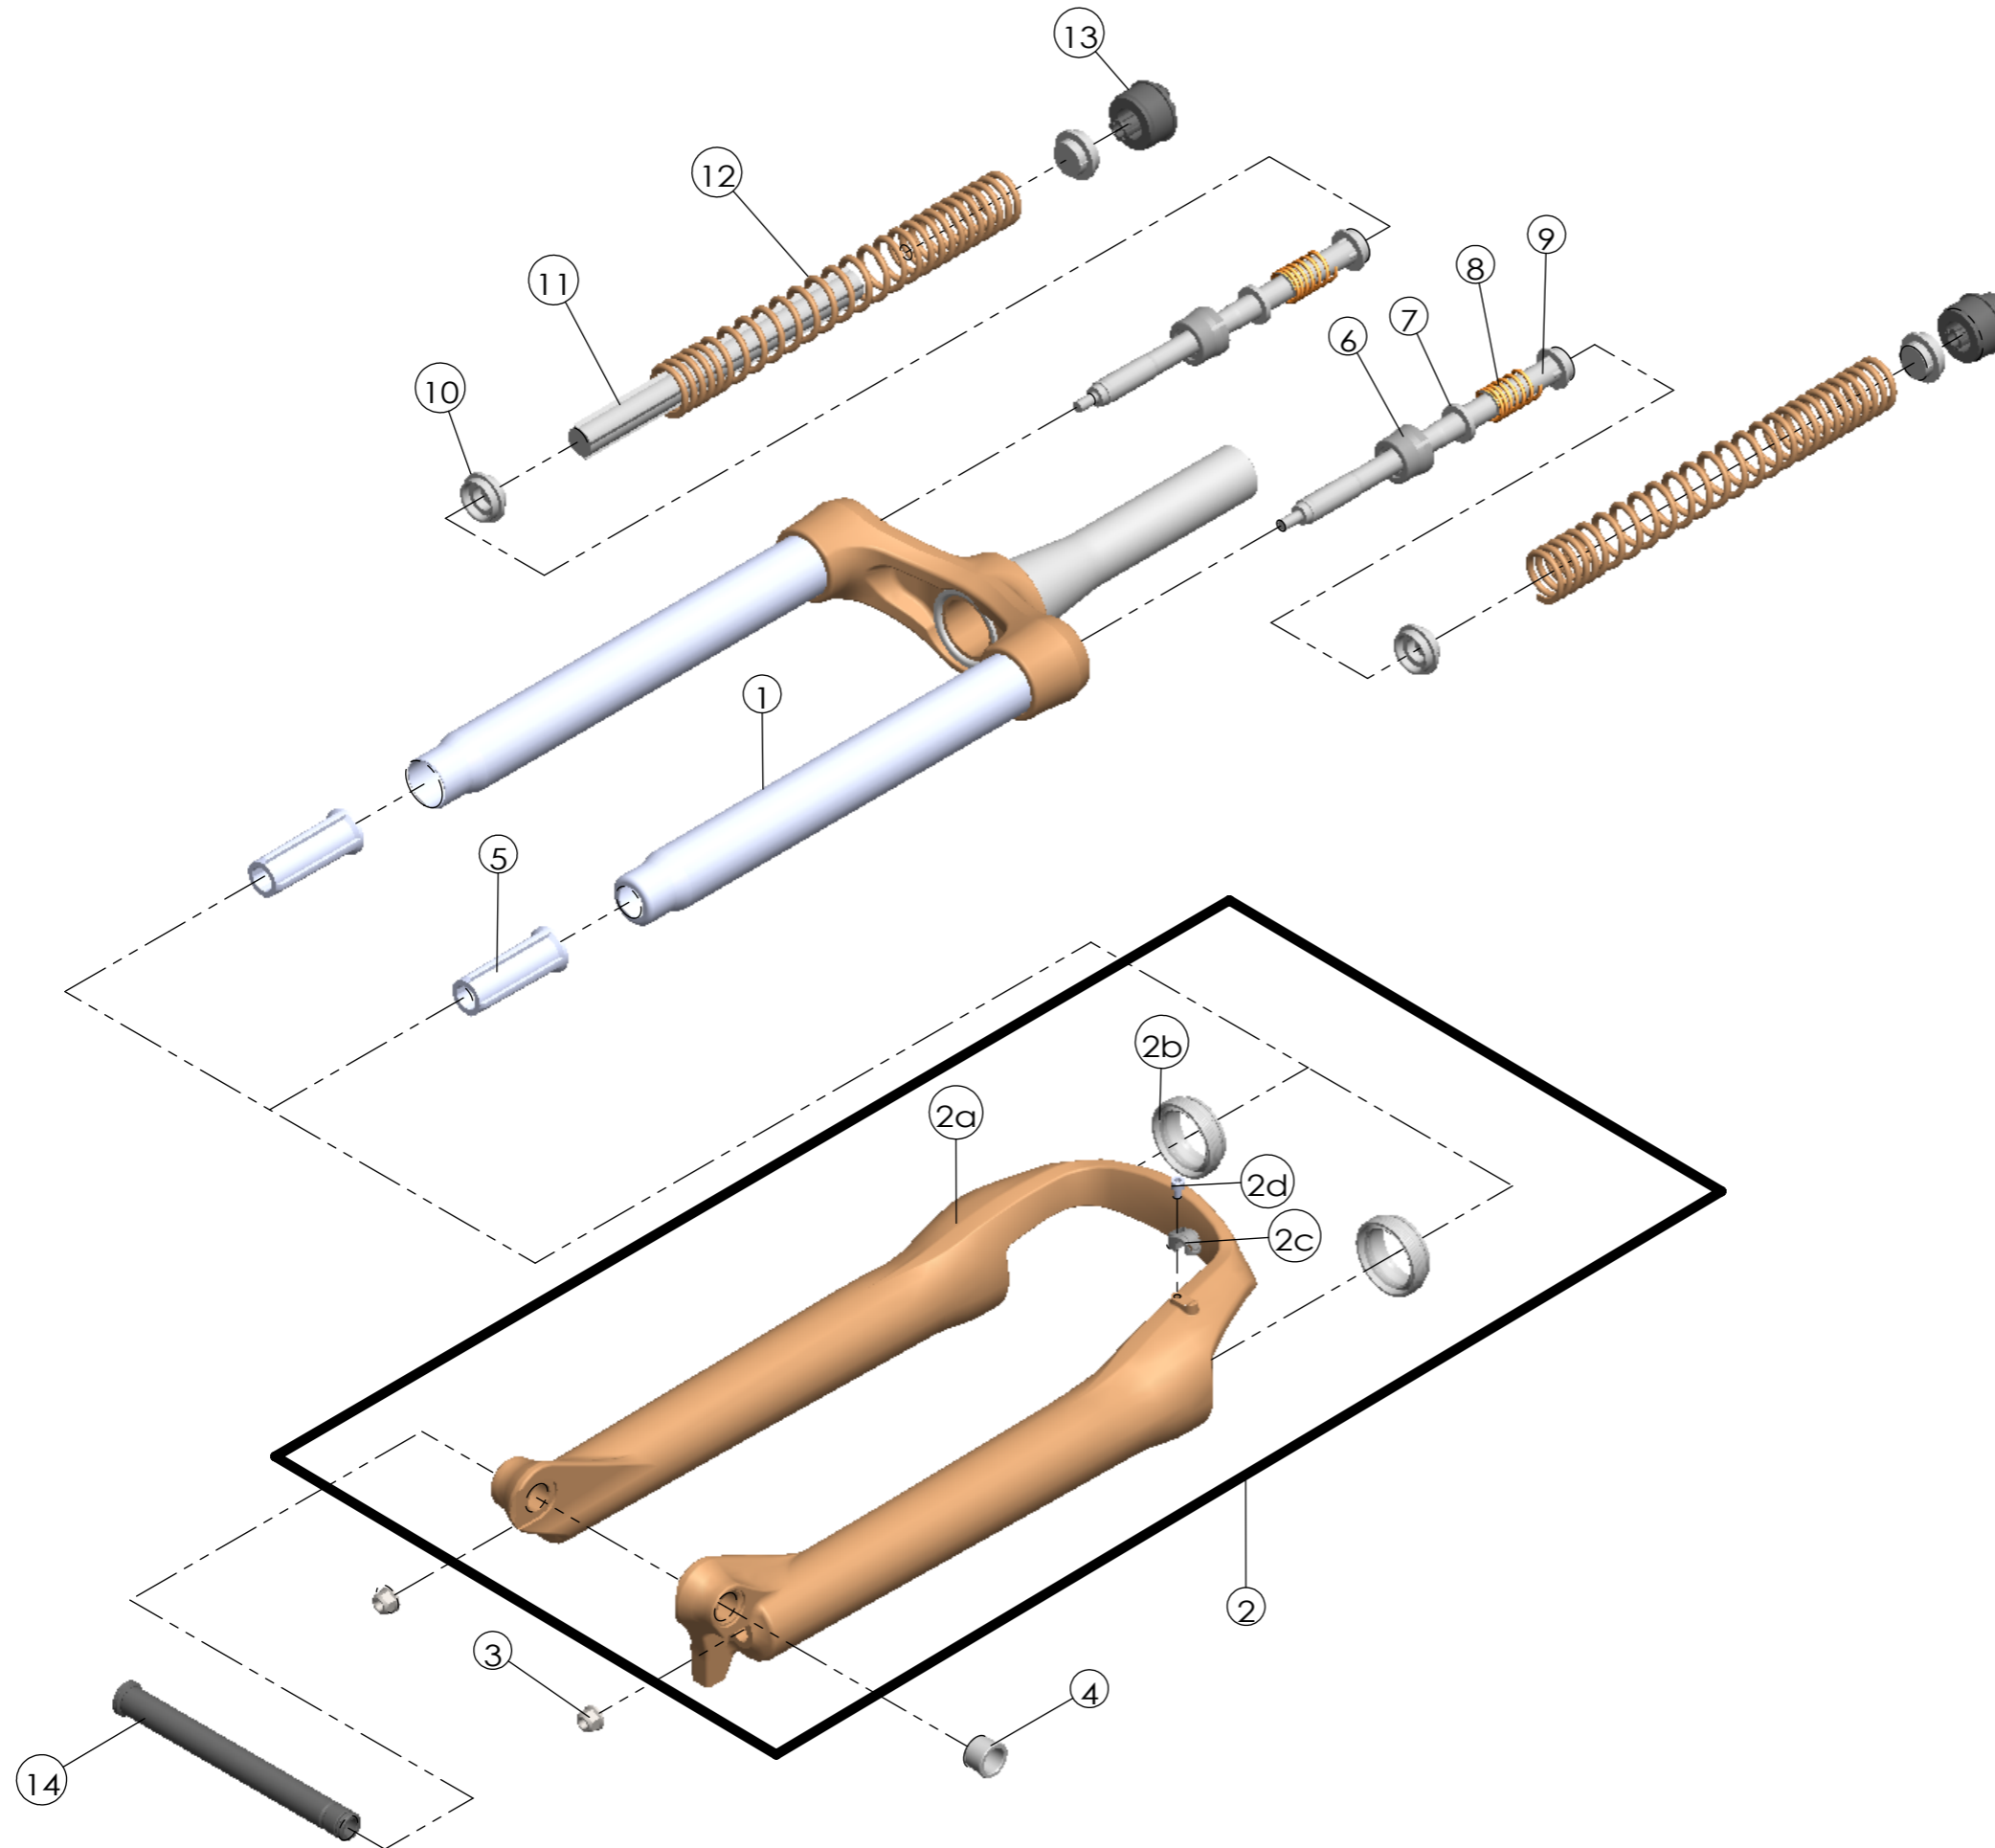

Date	2018.9.6	Version	2
Amended	2018.12.5		

NO.	PART NAME	PART CODE	QTY.		
			80	100	120
1	UPPER ASSY	FKZ096-01	1	-	-
		FKZ096-02	-	1	-
		FKZ096-03	-	-	1
2	BOTTOM CASE ASSY	FKZ119-10	1	1	1
2a	BOTTOM CASE	FPB466-10	1	1	1
2b	DUST SEAL	FAA169-20	2	2	2
2c	HOSE GUIDE	FEG166	1	1	1
2d	BOLT	FSB153	1	1	1
3	FIXING NUT	FSN023	2	2	2
4	AXLE NUT	FSN075-20	1	1	1
5	BOTTOM STOPPER	FEE806-20	2	-	-
		FEE806-10	-	2	-
		FEE806	-	-	2
6	FORK NOSE	FEE805	2	2	2
7	REBOUND RUBBER	FEP053	2	2	2
8	REBOUND SPRING	FEP058-20	2	2	2
9	SUPPOR TUBE	FEE800	2	2	2
10	SPRING GUIDE	FEE262-30	4	4	4
11	DAMPER	FEP661	1	-	-
		FEP661-10	-	1	1
12	MAIN SPRING	FEP746	2	-	-
		FEP745	-	2	-
		FEP757	-	-	2
13	ADJUST SYSTEM	FKE009-21	2	2	2
14	15AH2-110 AXLE SET	FKA117-00	1	1	1