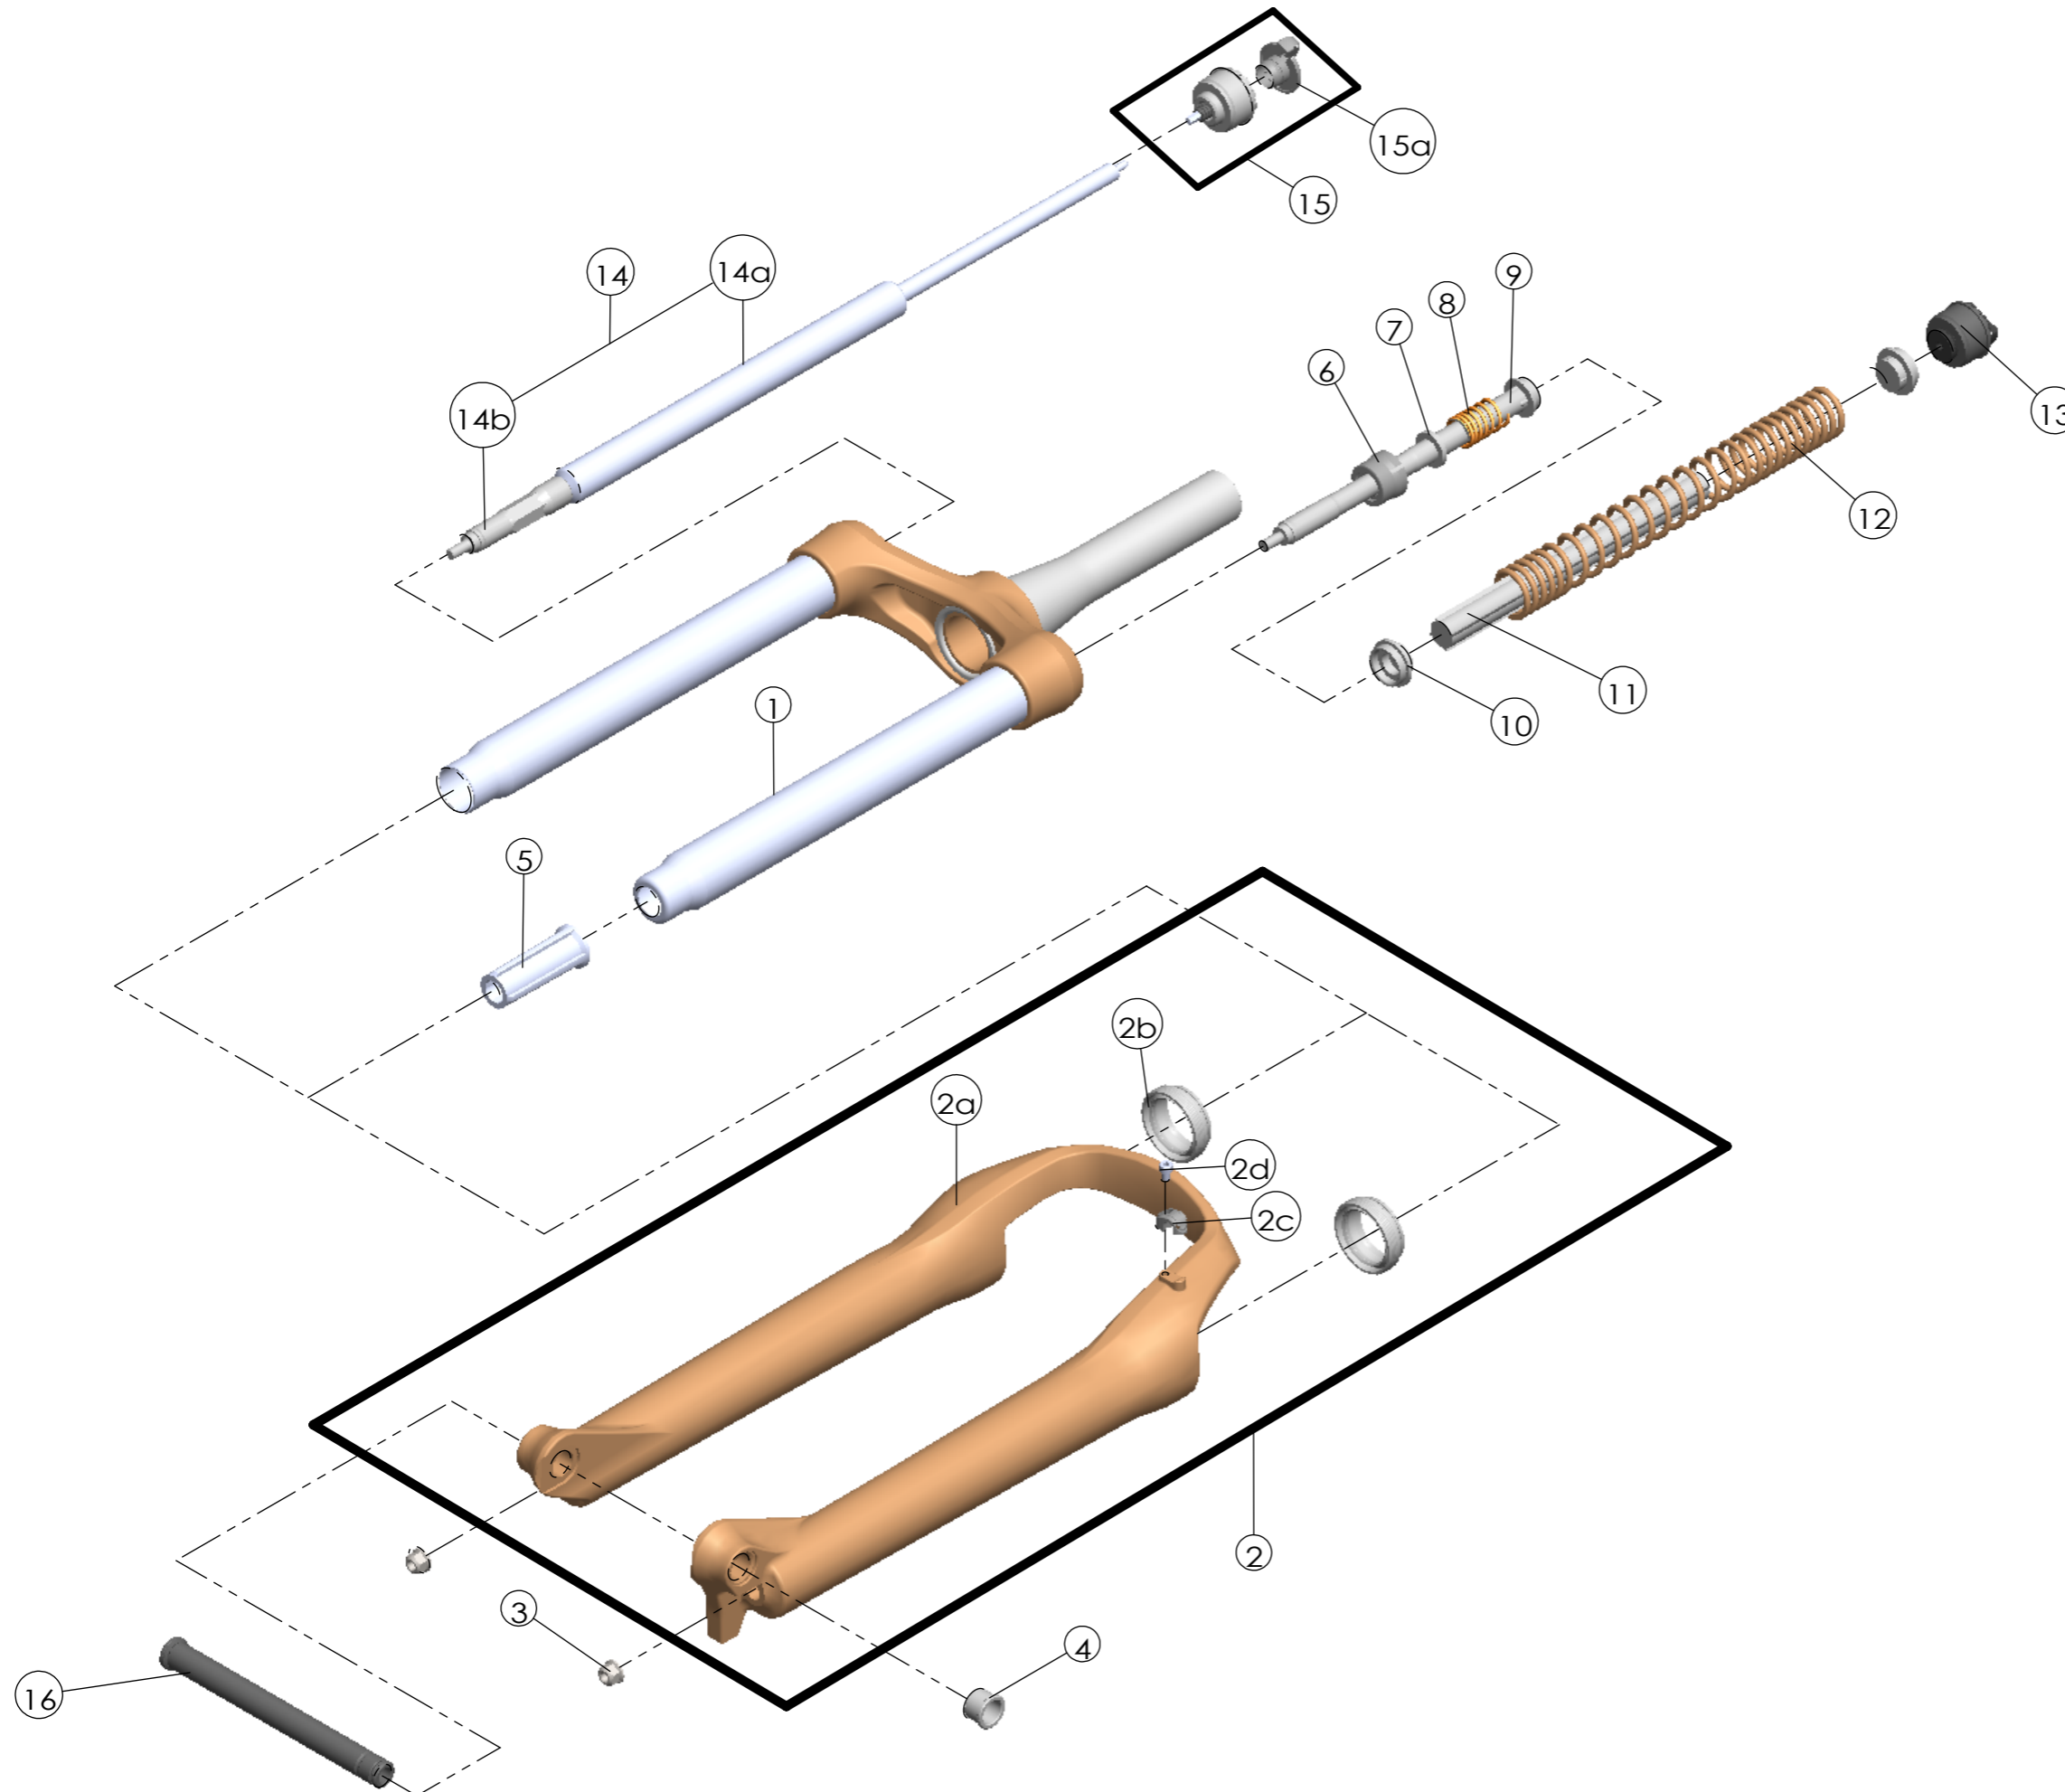

Date	2018.9.6	Version	2
Amended	2018.12.5		

NO.	PART NAME	PART CODE	QTY.		
			80	100	120
1	UPPER ASSY	FKZ096-08	1	-	-
		FKZ096-09	-	1	-
		FKZ096-06	-	-	1
2	BOTTOM CASE ASSY	FKZ119-10	1	1	1
2a	BOTTOM CASE	FPB466-10	1	1	1
2b	DUST SEAL	FAA169-20	2	2	2
2c	HOSE GUIDE	FEG166	1	1	1
2d	BOLT	FSB153	1	1	1
3	FIXING NUT	FSN023	2	2	2
4	AXLE NUT	FSN075-20	1	1	1
5	BOTTOM STOPPER	FEE806-20	1	-	-
		FEE806-10	-	1	-
		FEE806	-	-	1
6	FORK NOSE	FEE805	1	1	1
7	REBOUND RUBBER	FEP053	1	1	1
8	REBOUND SPRING	FEP189-20	1	1	1
9	SUPPOR TUBE	FEE800	1	1	1
10	SPRING GUIDE	FEE434-10	2	2	2
11	DAMPER	FEP320-10	1	-	-
		FEP661-10	-	1	1
12	MAIN SPRING	FEP747	1	-	-
		FEP748	-	1	-
		FEP759	-	-	1
13	ADJUST SYSTEM	FKE009-21	1	1	1
14	DAMPER UNIT	FUN050-11	1	1	-
		FUN050-15	-	-	1
14a	DAMPER BODY	FUN050-00	1	1	1
14b	SUPPORT TUBE	FEE847-01	1	-	-
		FEE847-03	-	1	1
15	LO ADJUST SYSTEM	FKE028-38	1	1	1
15a	KNOB	FEG426	1	1	1
16	15AH2-110 AXLE SET	FKA117-00	1	1	1