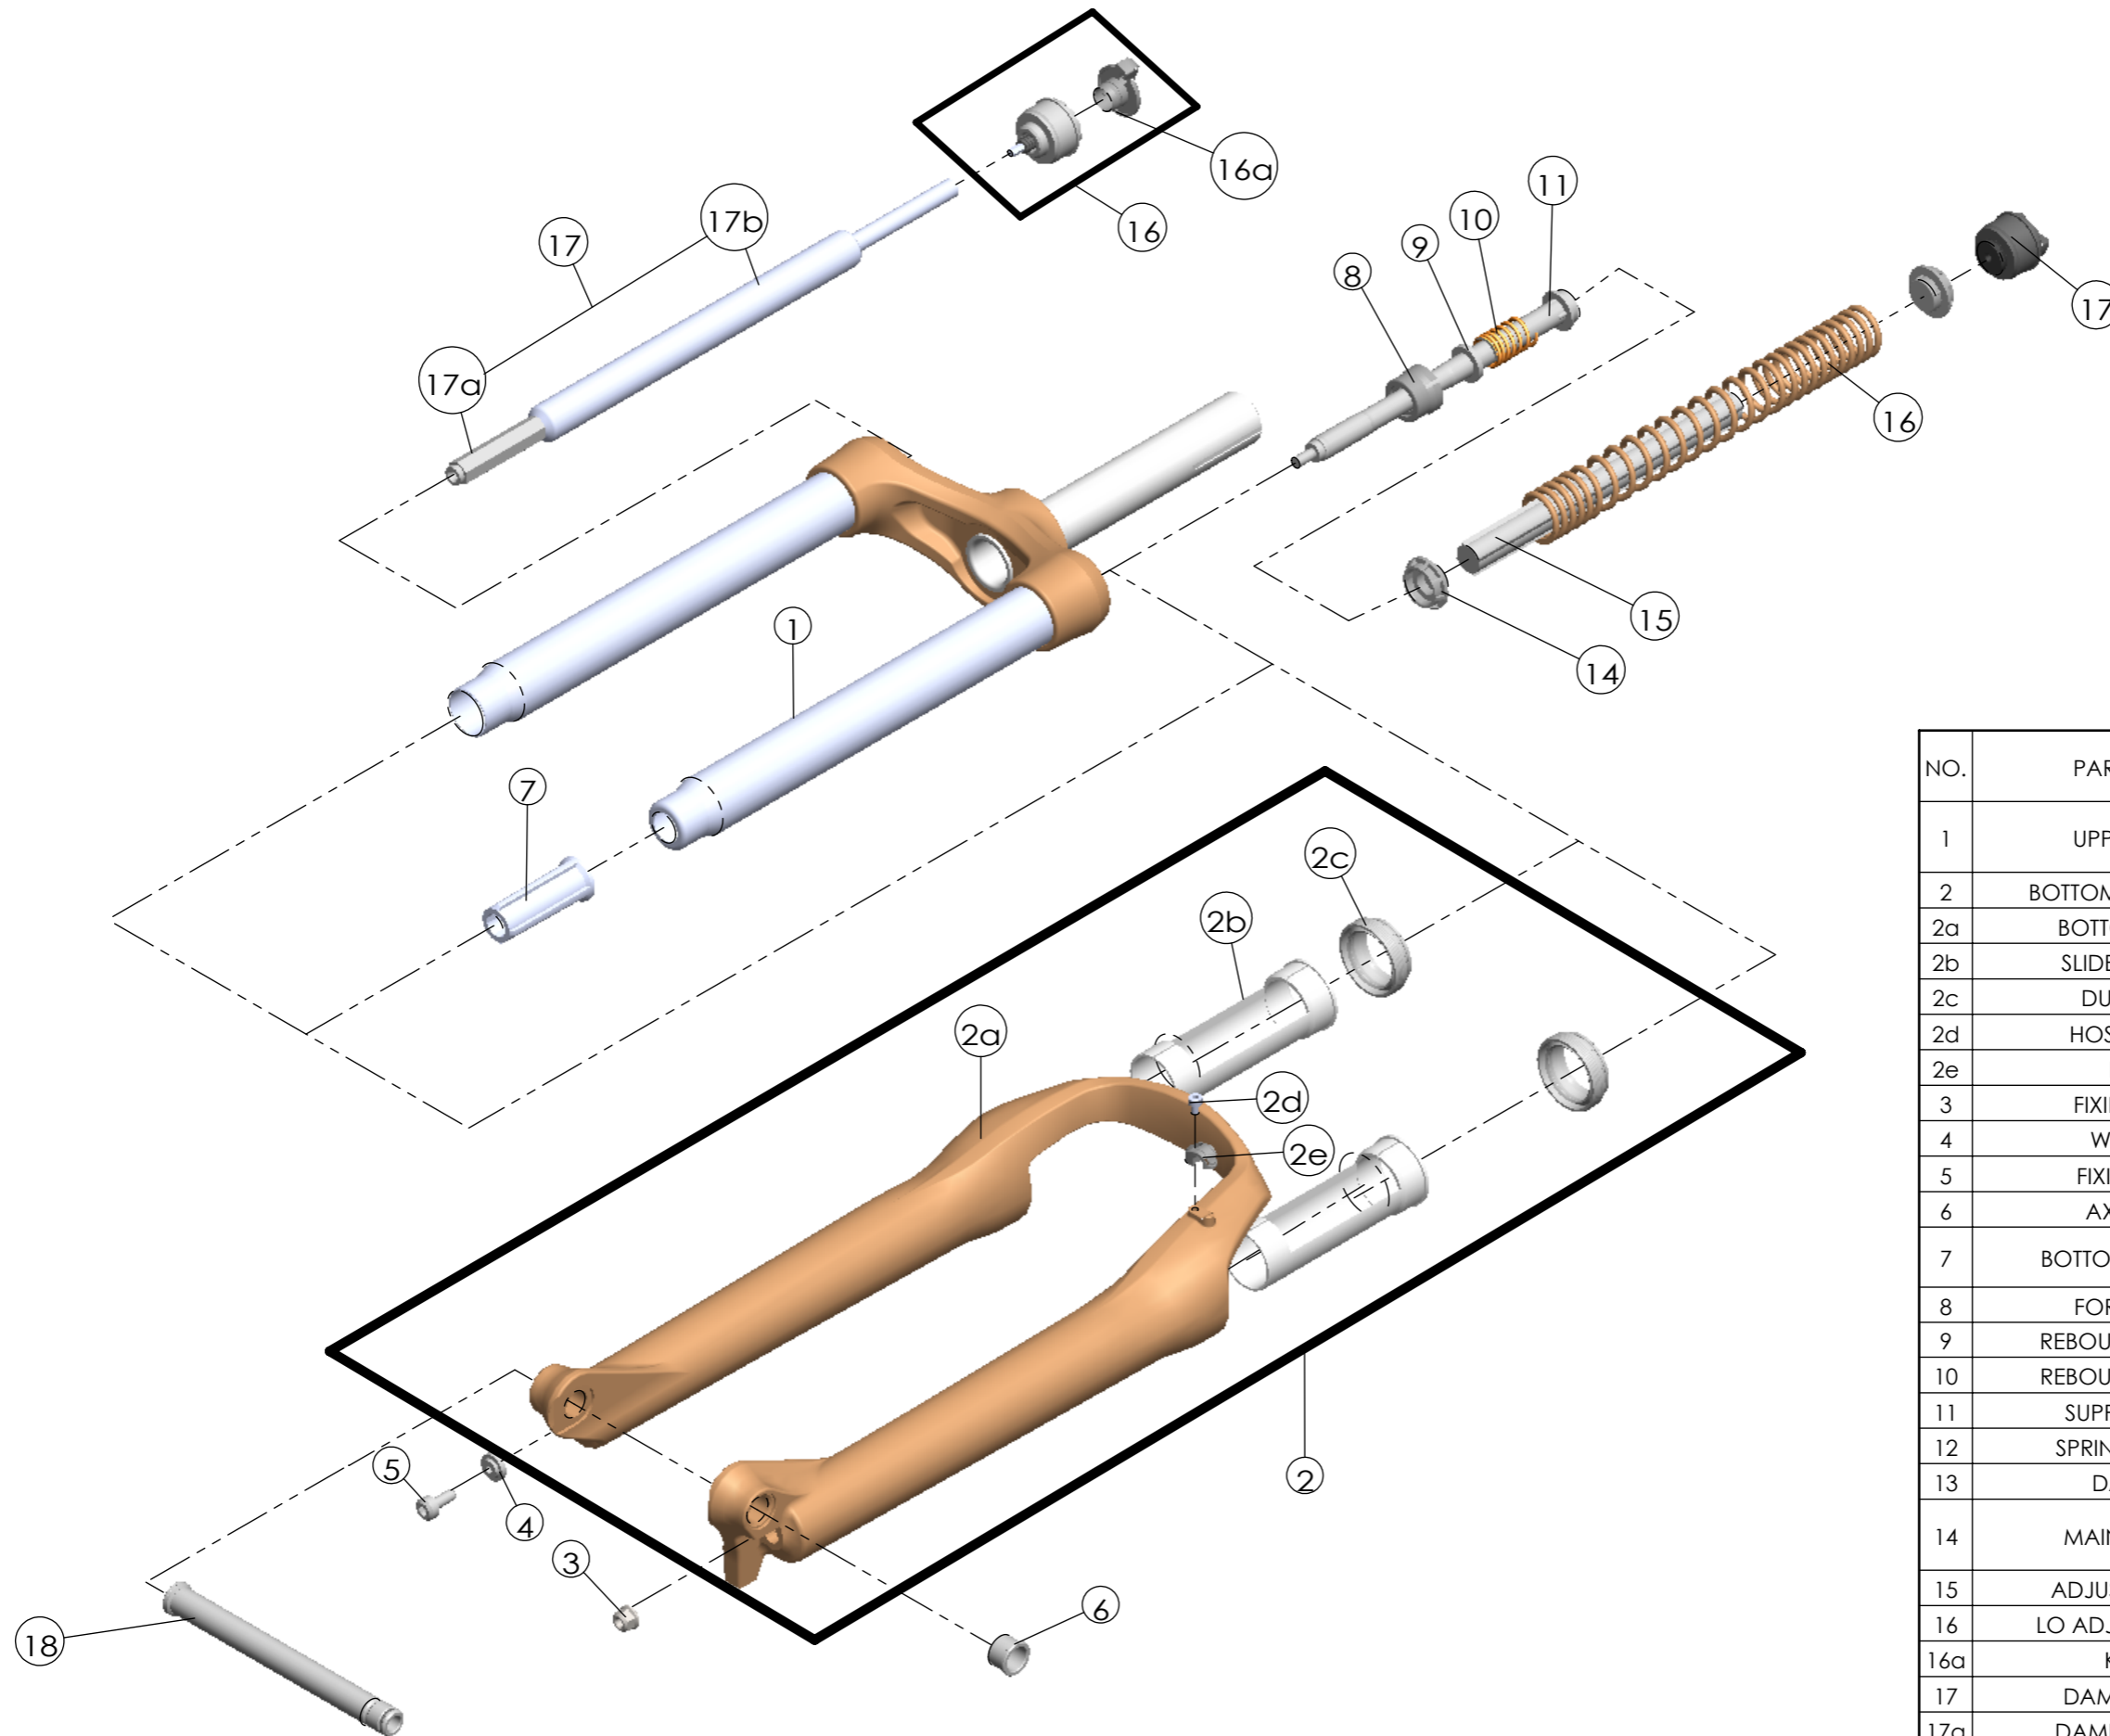

Date	2018.9.17	Version	1
Amended			

NO.	PART NAME	PART CODE	QTY.	
			100	120
1	UPPER ASSY	FKZ096-05	1	-
		FKZ096-07	-	1
2	BOTTOM CASE ASSY	FKZ097-20	1	1
2a	BOTTOM CASE	FPB424-10	1	1
2b	SLIDER SLEEVE	FEG137	2	2
2c	DUST SEAL	FAA169-20	2	2
2d	HOSE GUIDE	FEG166	1	1
2e	BOLT	FSB153	1	1
3	FIXING NUT	FSN023	1	1
4	WASHER	FSW025	1	1
5	FIXING NUT	FSB070	1	1
6	AXLE NUT	FSN075-20	1	1
7	BOTTOM STOPPER	FEE806-40	1	-
		FEE806-30	-	1
8	FORK NOSE	FEE805	1	1
9	REBOUND RUBBER	FEP053	1	1
10	REBOUND SPRING	FEP189-20	1	1
11	SUPPOR TUBE	FEG175	1	1
12	SPRING GUIDE	FEE262-30	2	2
13	DAMPER	FEP661-10	1	1
14	MAIN SPRING	FEP754	1	-
		FEP758	-	1
15	ADJUST SYSTEM	FKE009-21	1	1
16	LO ADJUST SYSTEM	FKE028-38	1	1
16a	KNOB	FEG426	1	1
17	DAMPER UNIT	FUN006-29	1	1
17a	DAMPER BODY	FUN006-20	1	1
17b	SUPPORT TUBE	FEE314-12	1	1
18	15AH2-110 AXLE SET	FKA117-00	1	1